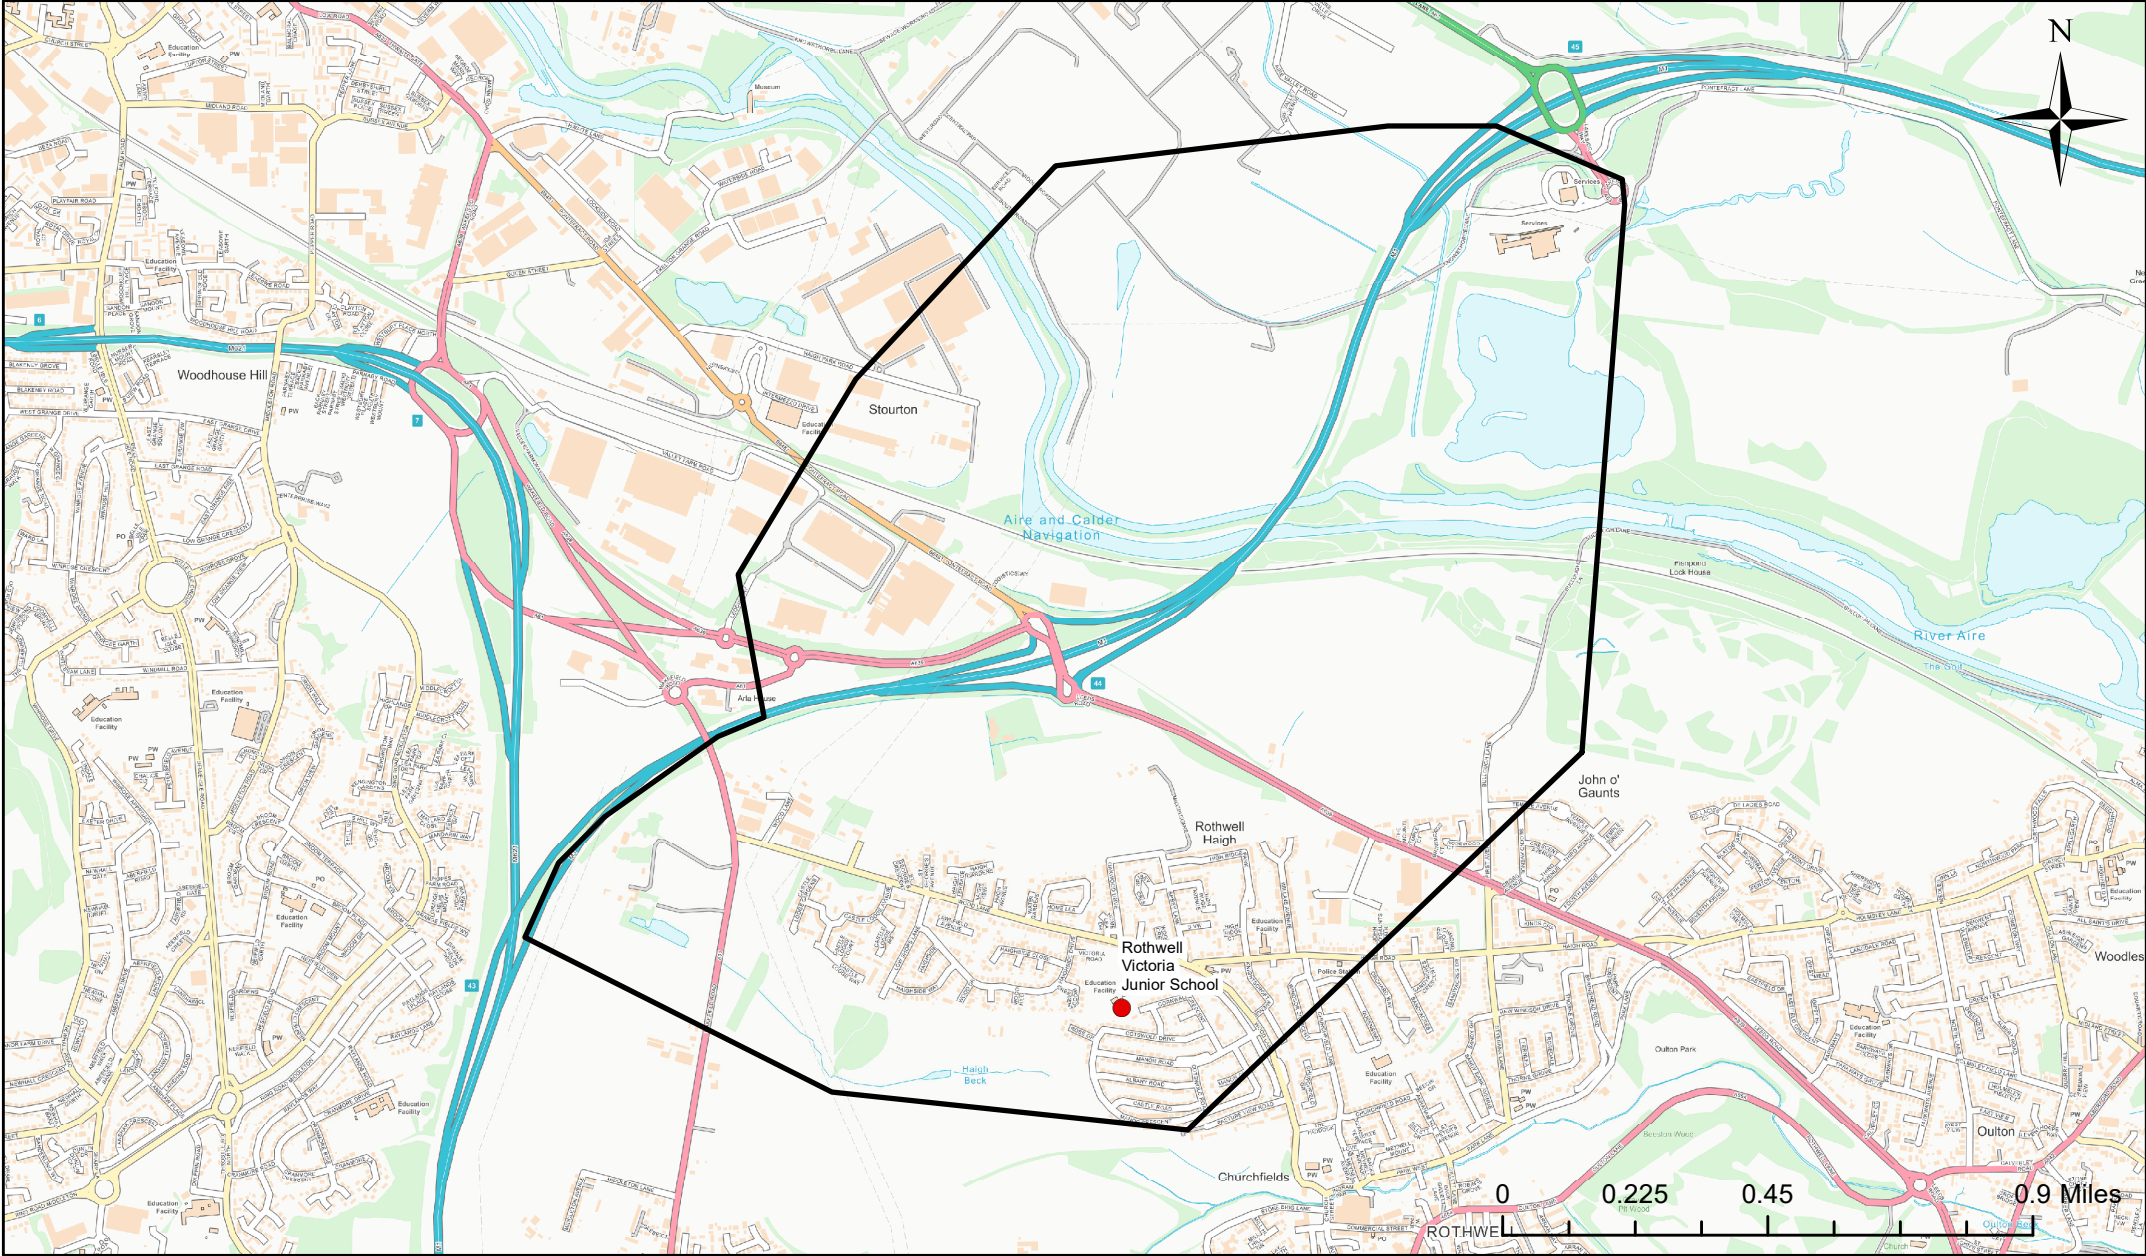

Rothwell Victoria Junior School Catchment Area

© Crown Copyright. Leeds City Council - 100019567 (2022)
This map produced by the Children's Performance Service, Children's Services, Leeds City Council.

Applicants living in the catchment priority area are not guaranteed a place, but their application would meet the catchment priority of the school's admission policy.

You can look up your individual address at www.leeds.gov.uk/apply to check if it has any priority.

Legend

- School
- ▭ Catchment Area