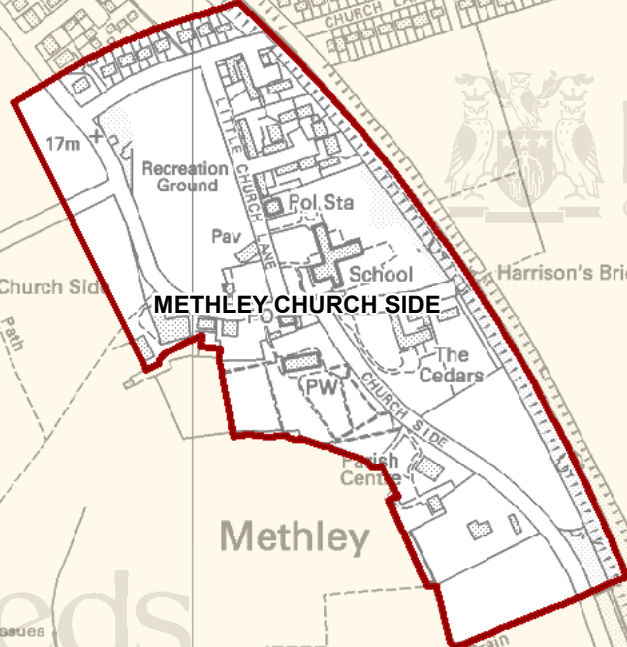

# METHLEY CHURCH SIDE Conservation Area

**METHLEY CHURCH SIDE**

**Methley**

Leeds  
CITY COUNCIL

Leeds  
CITY COUNCIL