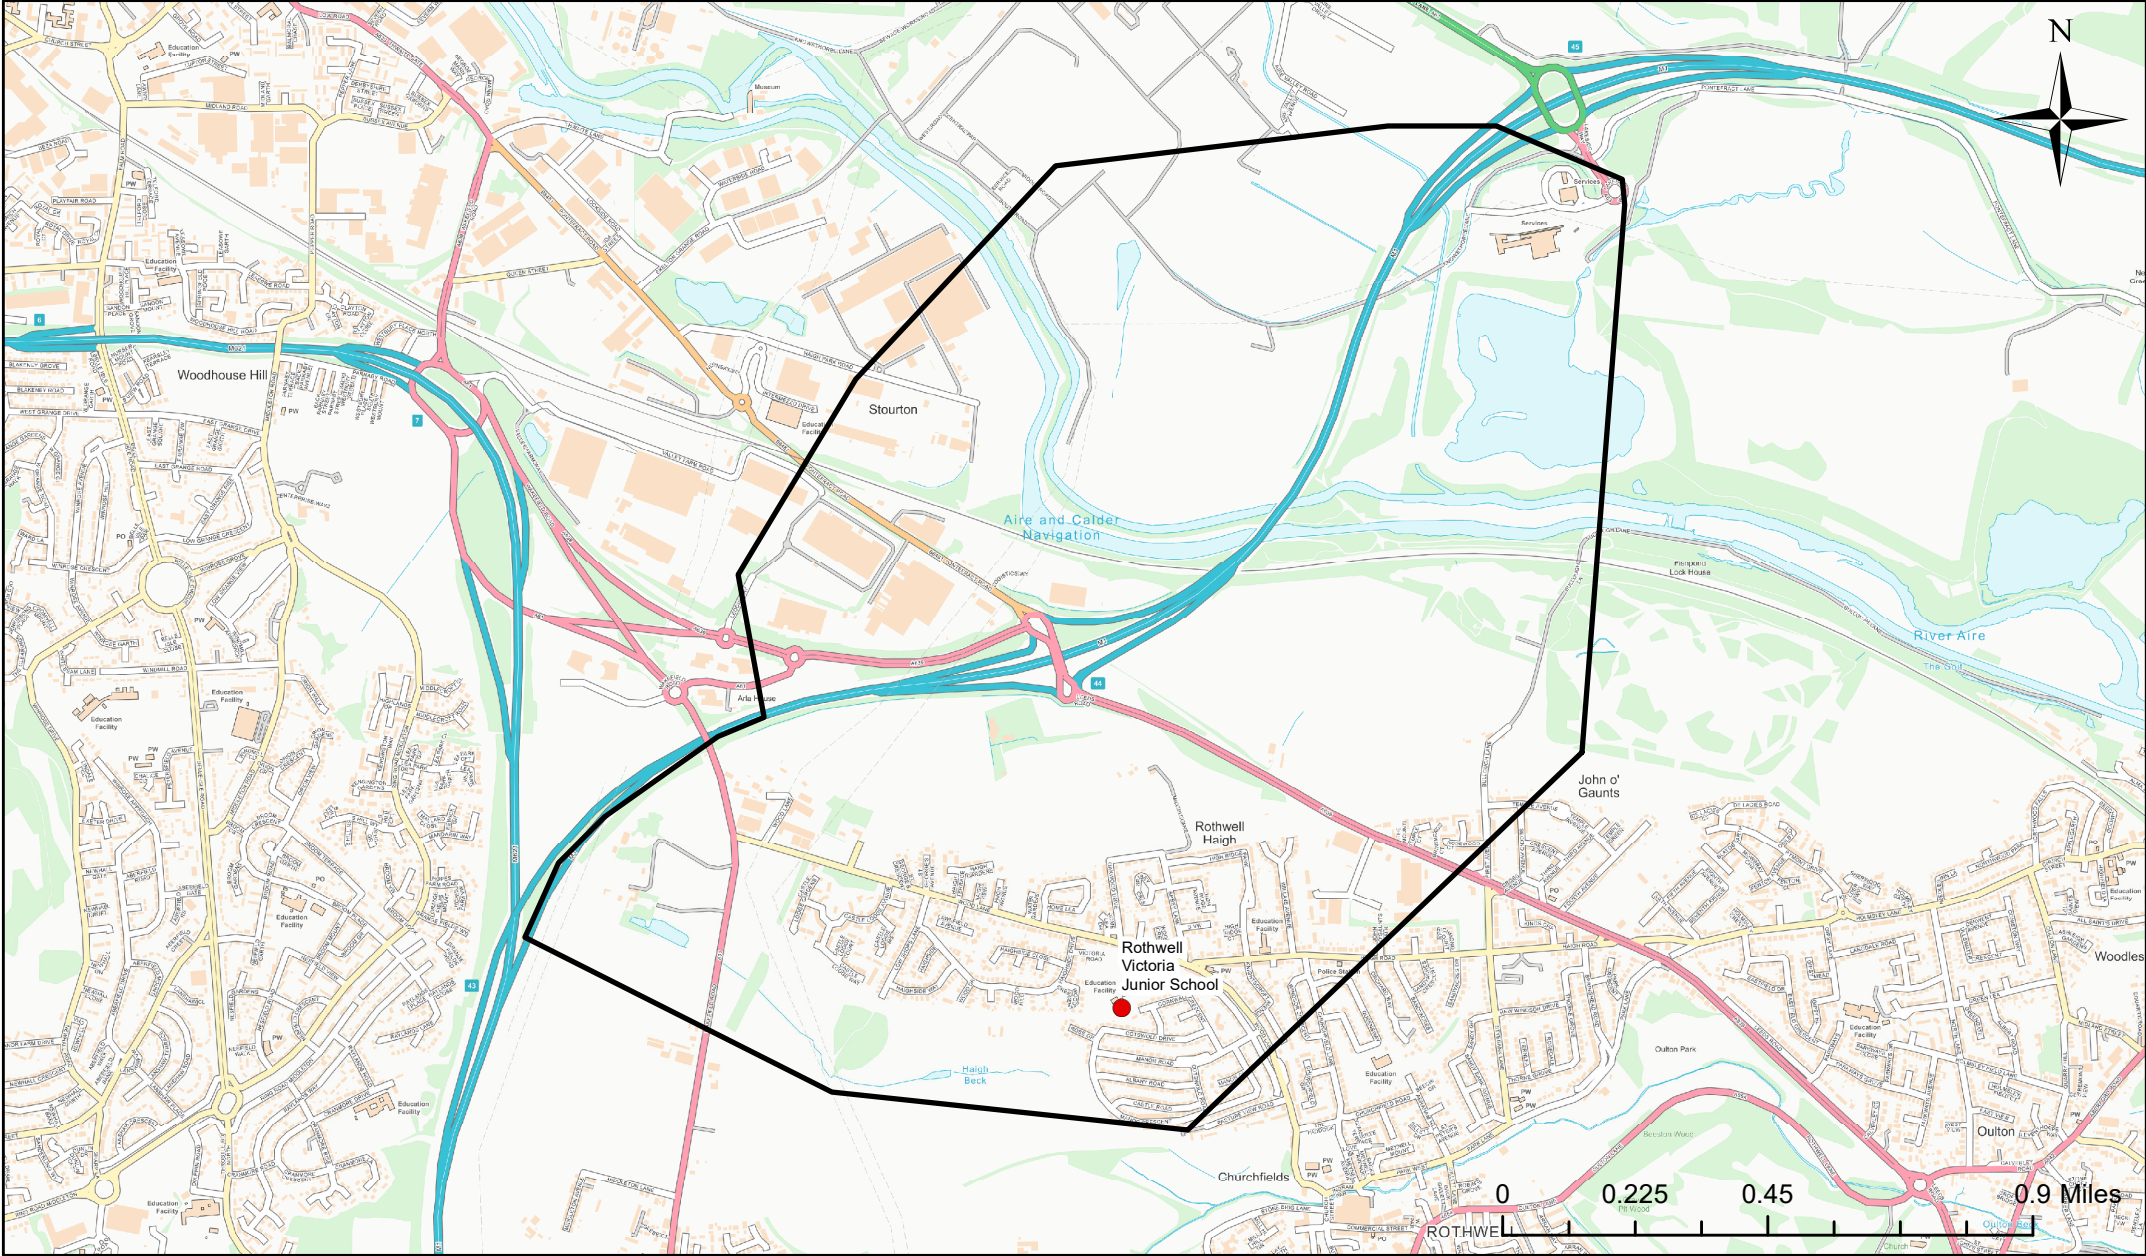

Rothwell Victoria Junior School Catchment Area

© Crown Copyright. Leeds City Council - 100019567 (2022)
 This map produced by the Children's Performance Service, Children's Services, Leeds City Council.

Applicants living in the catchment priority area are not guaranteed a place, but their application would meet the catchment priority of the school's admission policy.

You can look up your individual address at www.leeds.gov.uk/apply to check if it has any priority.

Legend	
	School
	Catchment Area