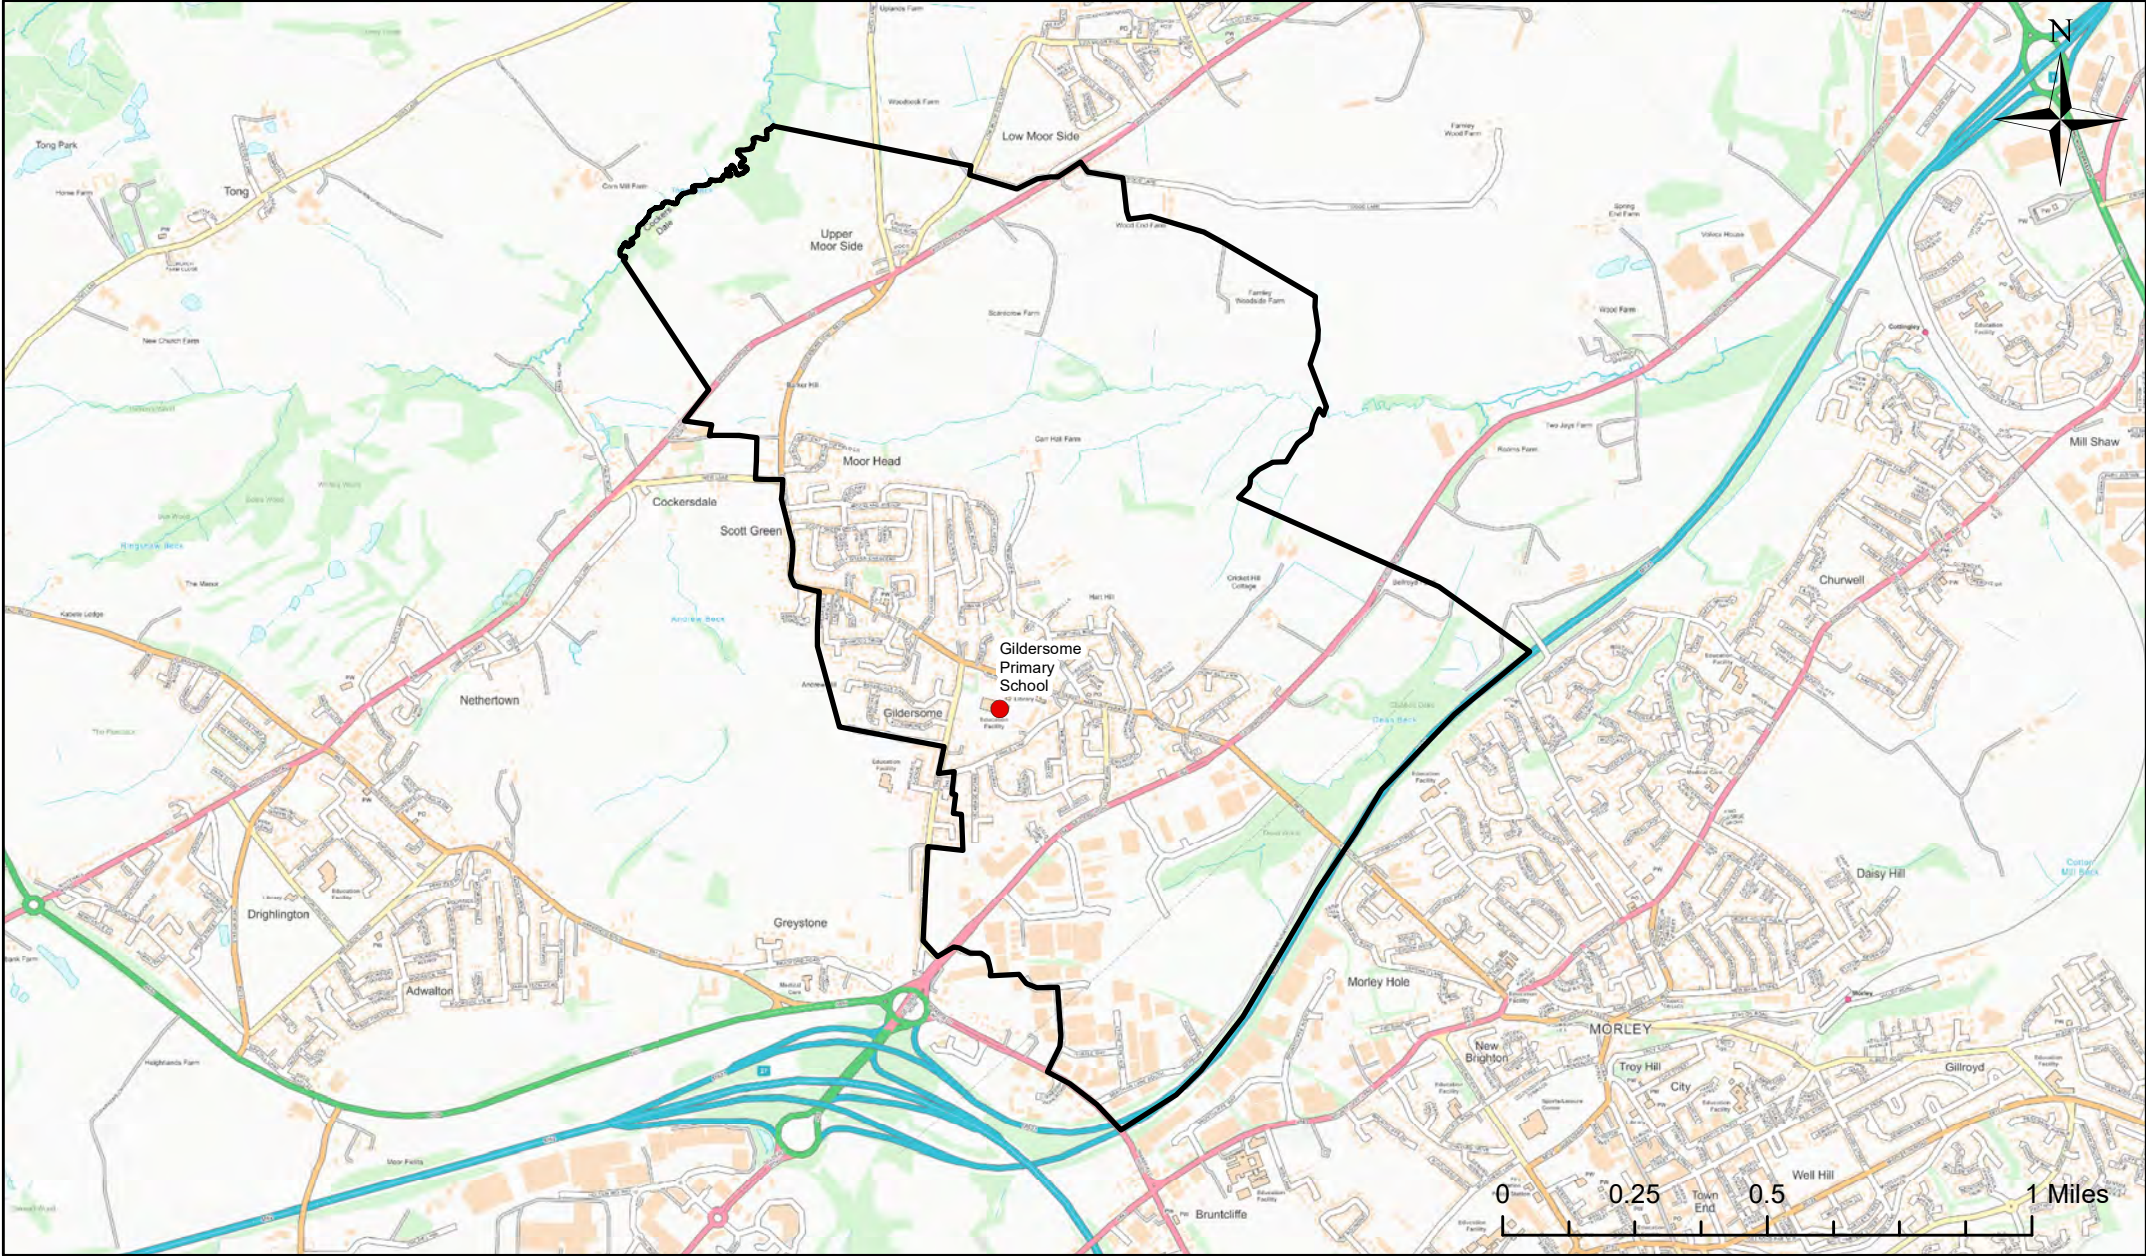

Gildersome Primary School Catchment Area

© Crown Copyright. Leeds City Council - 100019567 (2022)
This map produced by the Children's Performance Service, Children's Services, Leeds City Council.

Applicants living in the catchment priority area are not guaranteed a place, but their application would meet the catchment priority of the school's admission policy.
You can look up your individual address at www.leeds.gov.uk/apply to check if it has any priority.

Legend	
●	School
	Catchment Area