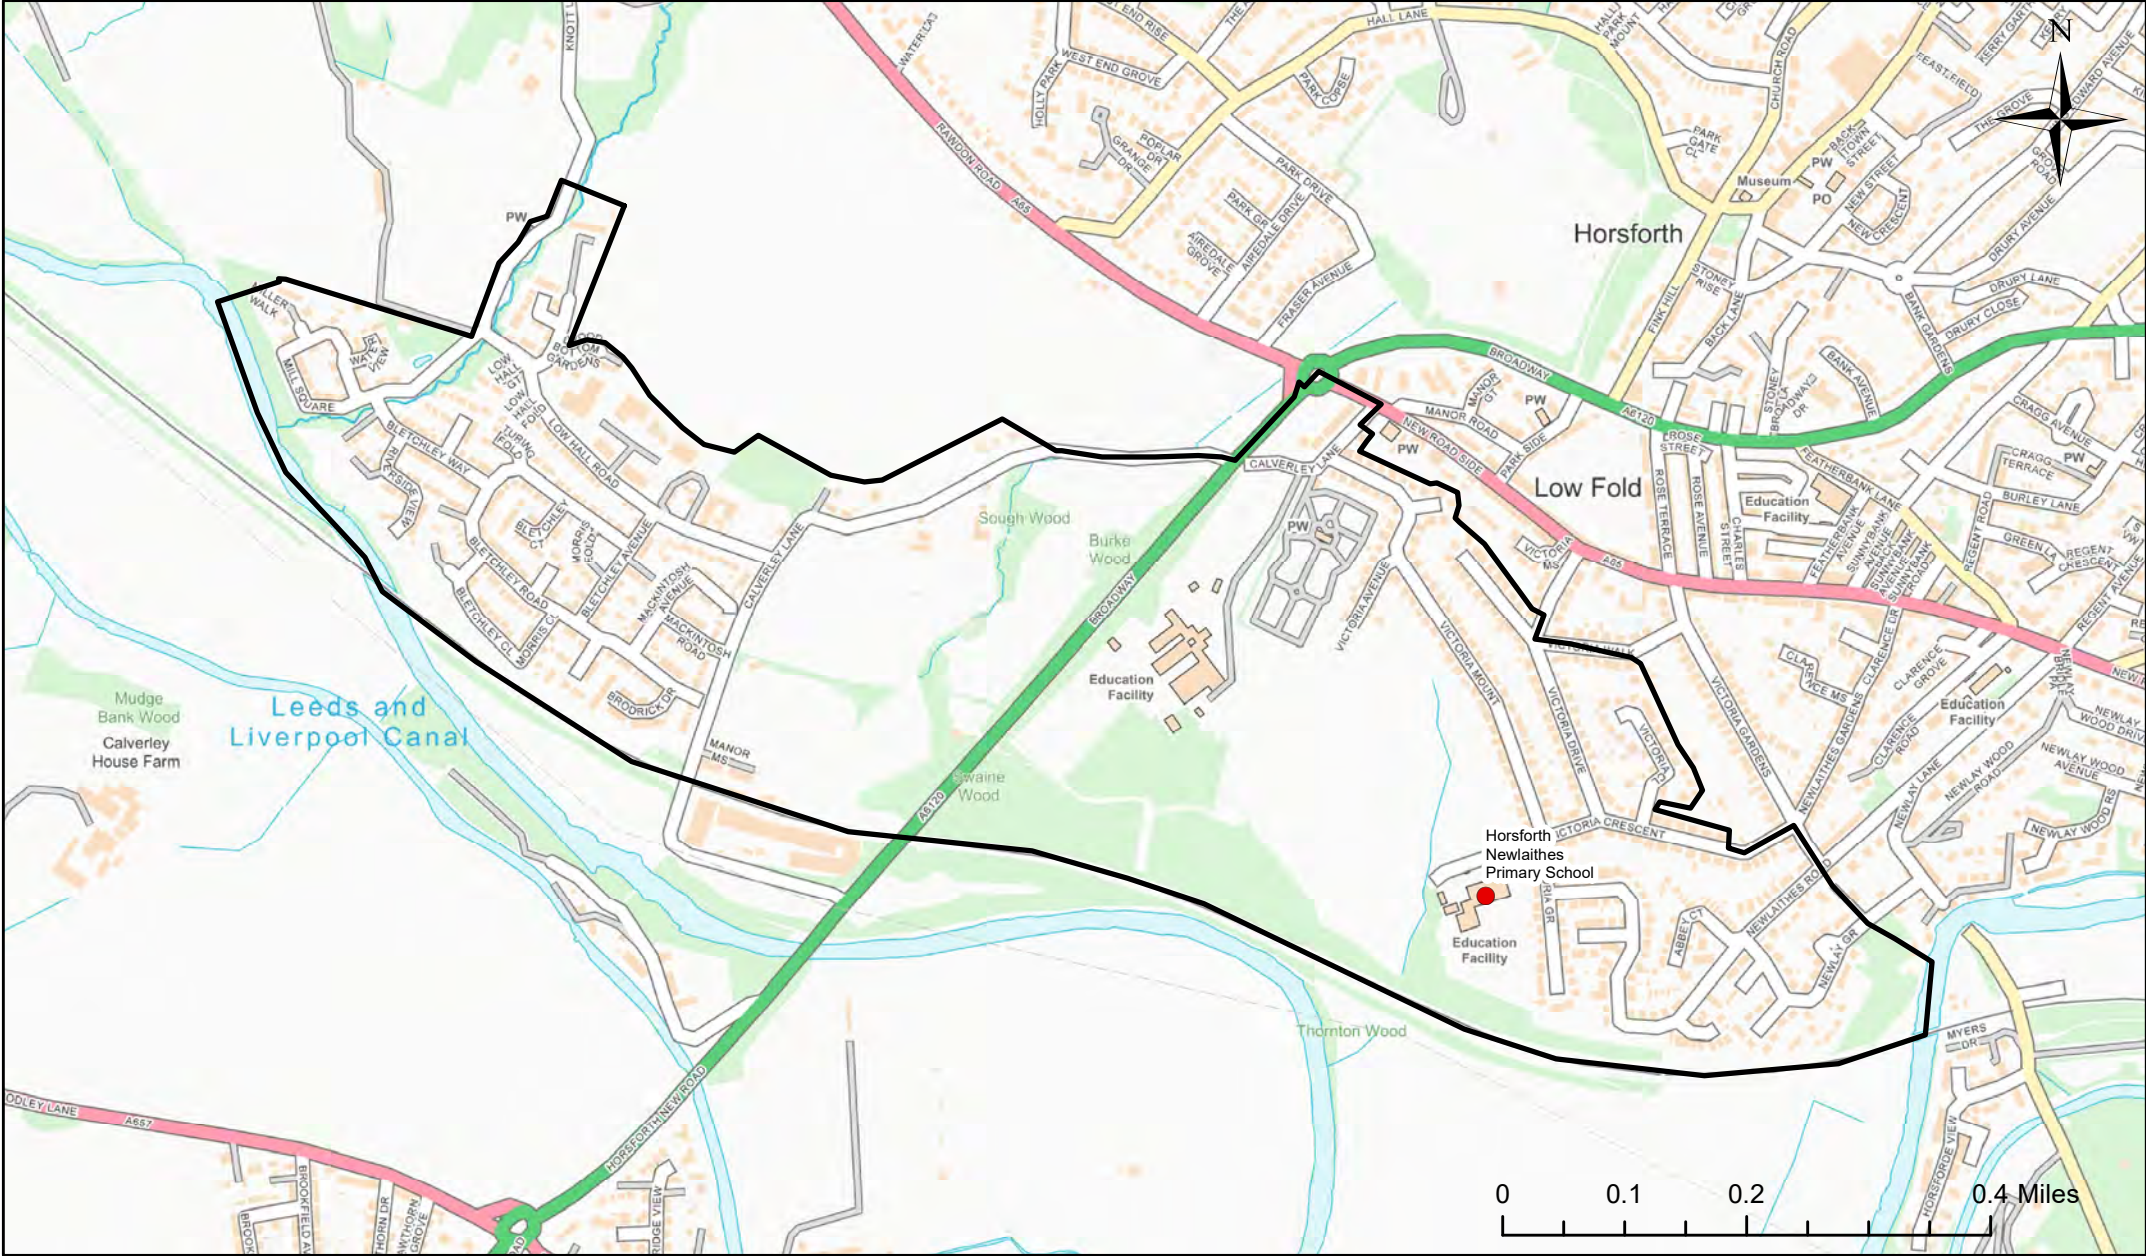

Horsforth Newlaithes Primary School Catchment Area

© Crown Copyright. Leeds City Council - 100019567 (2022)
This map produced by the Children's Performance Service, Children's Services, Leeds City Council.

Legend	
●	School
	Catchment Area