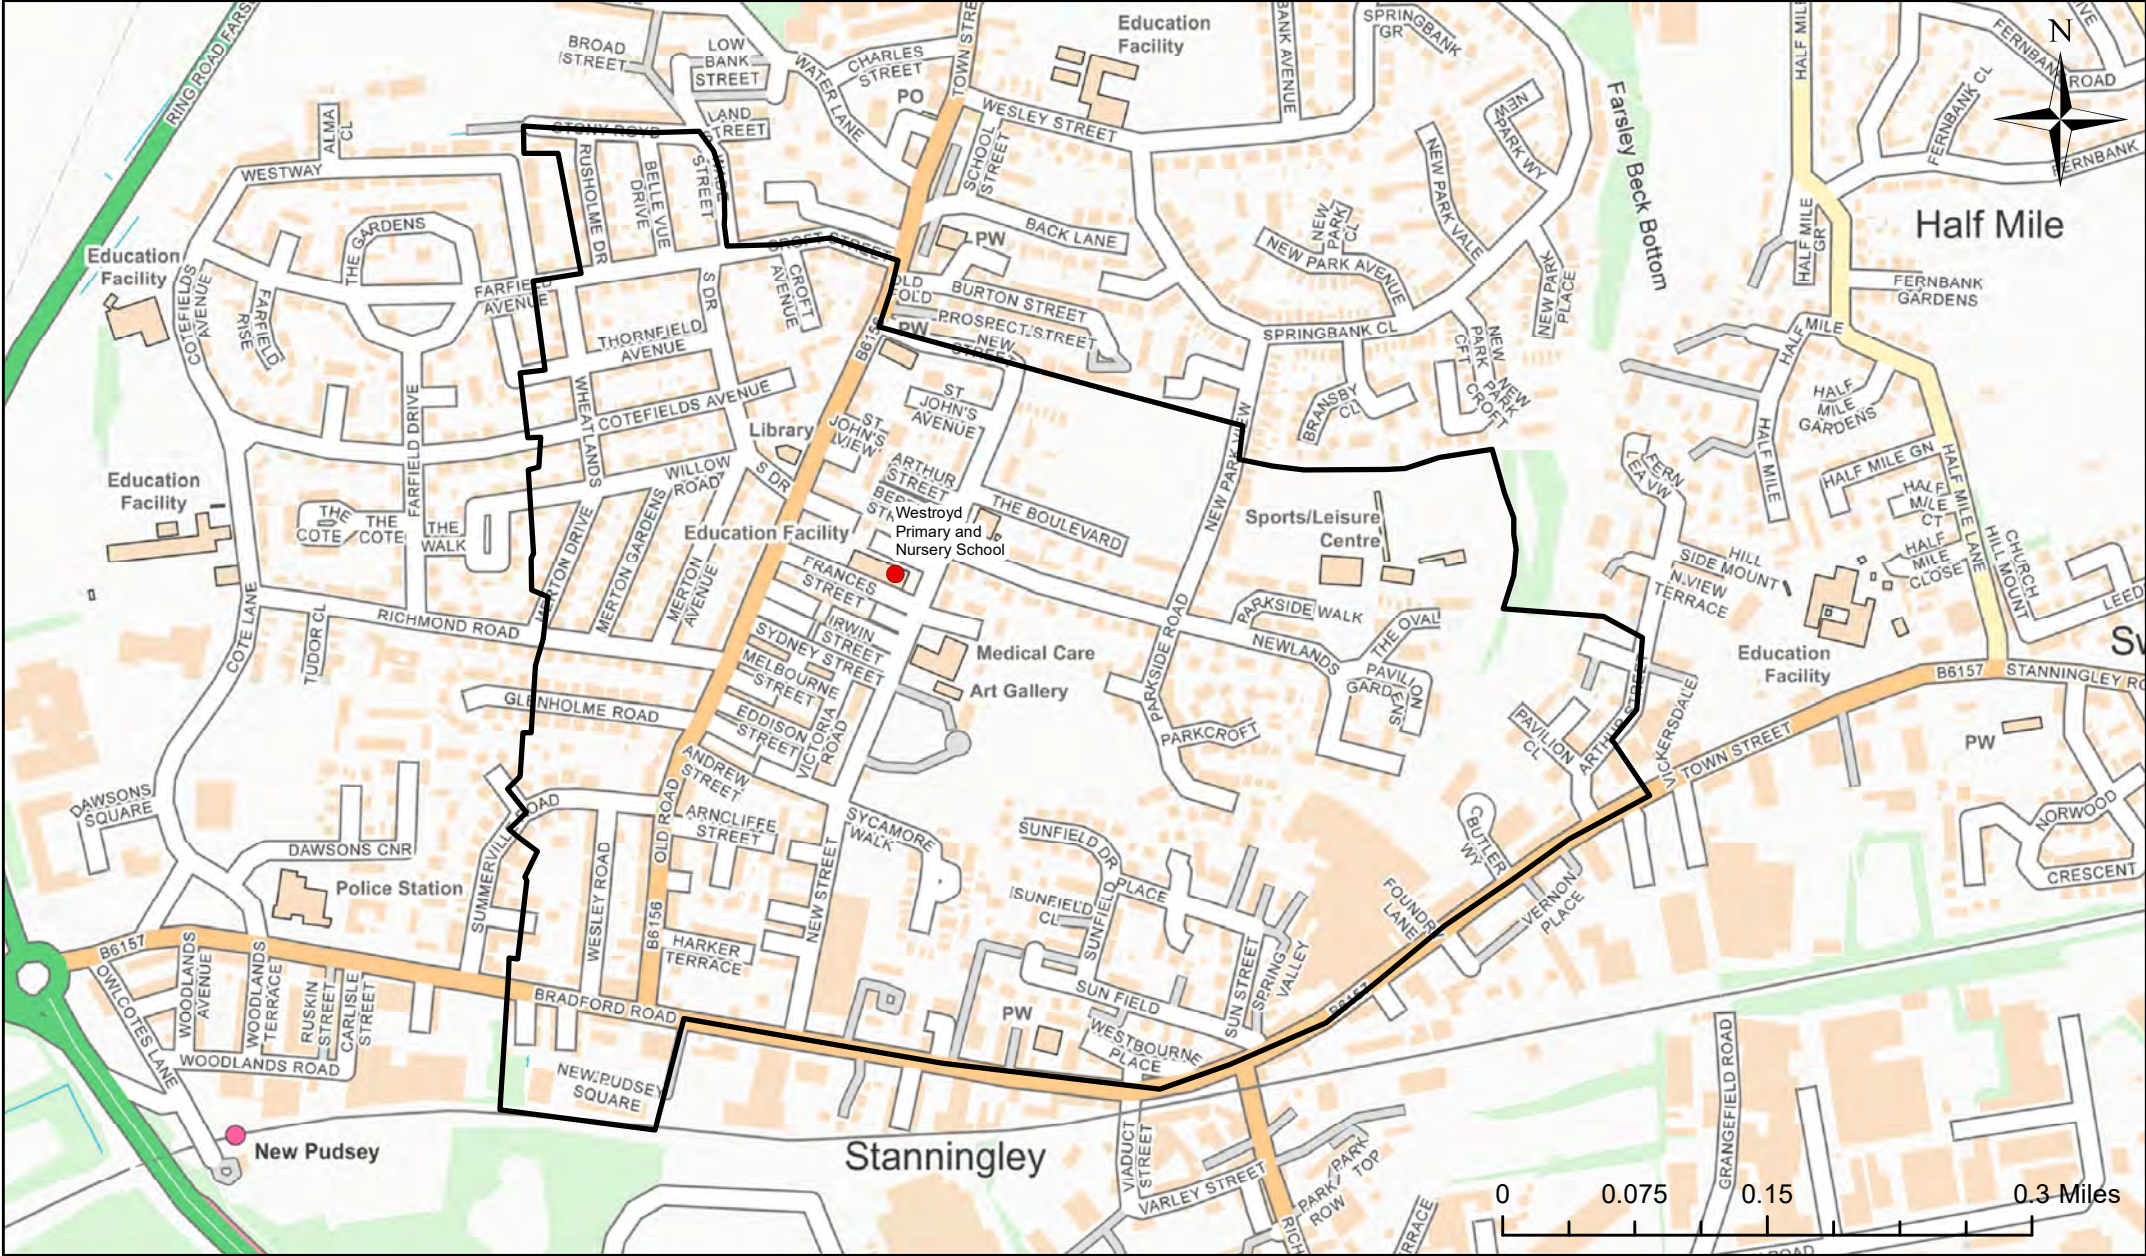

Westroyd Primary and Nursery School Catchment Area

© Crown Copyright. Leeds City Council - 100019567 (2022)
This map produced by the Children's Performance Service, Children's Services, Leeds City Council.

Applicants living in the catchment priority area are not guaranteed a place, but their application would meet the catchment priority of the school's admission policy.
You can look up your individual address at www.leeds.gov.uk/apply to check if it has any priority.

Legend

- School
- Catchment Area