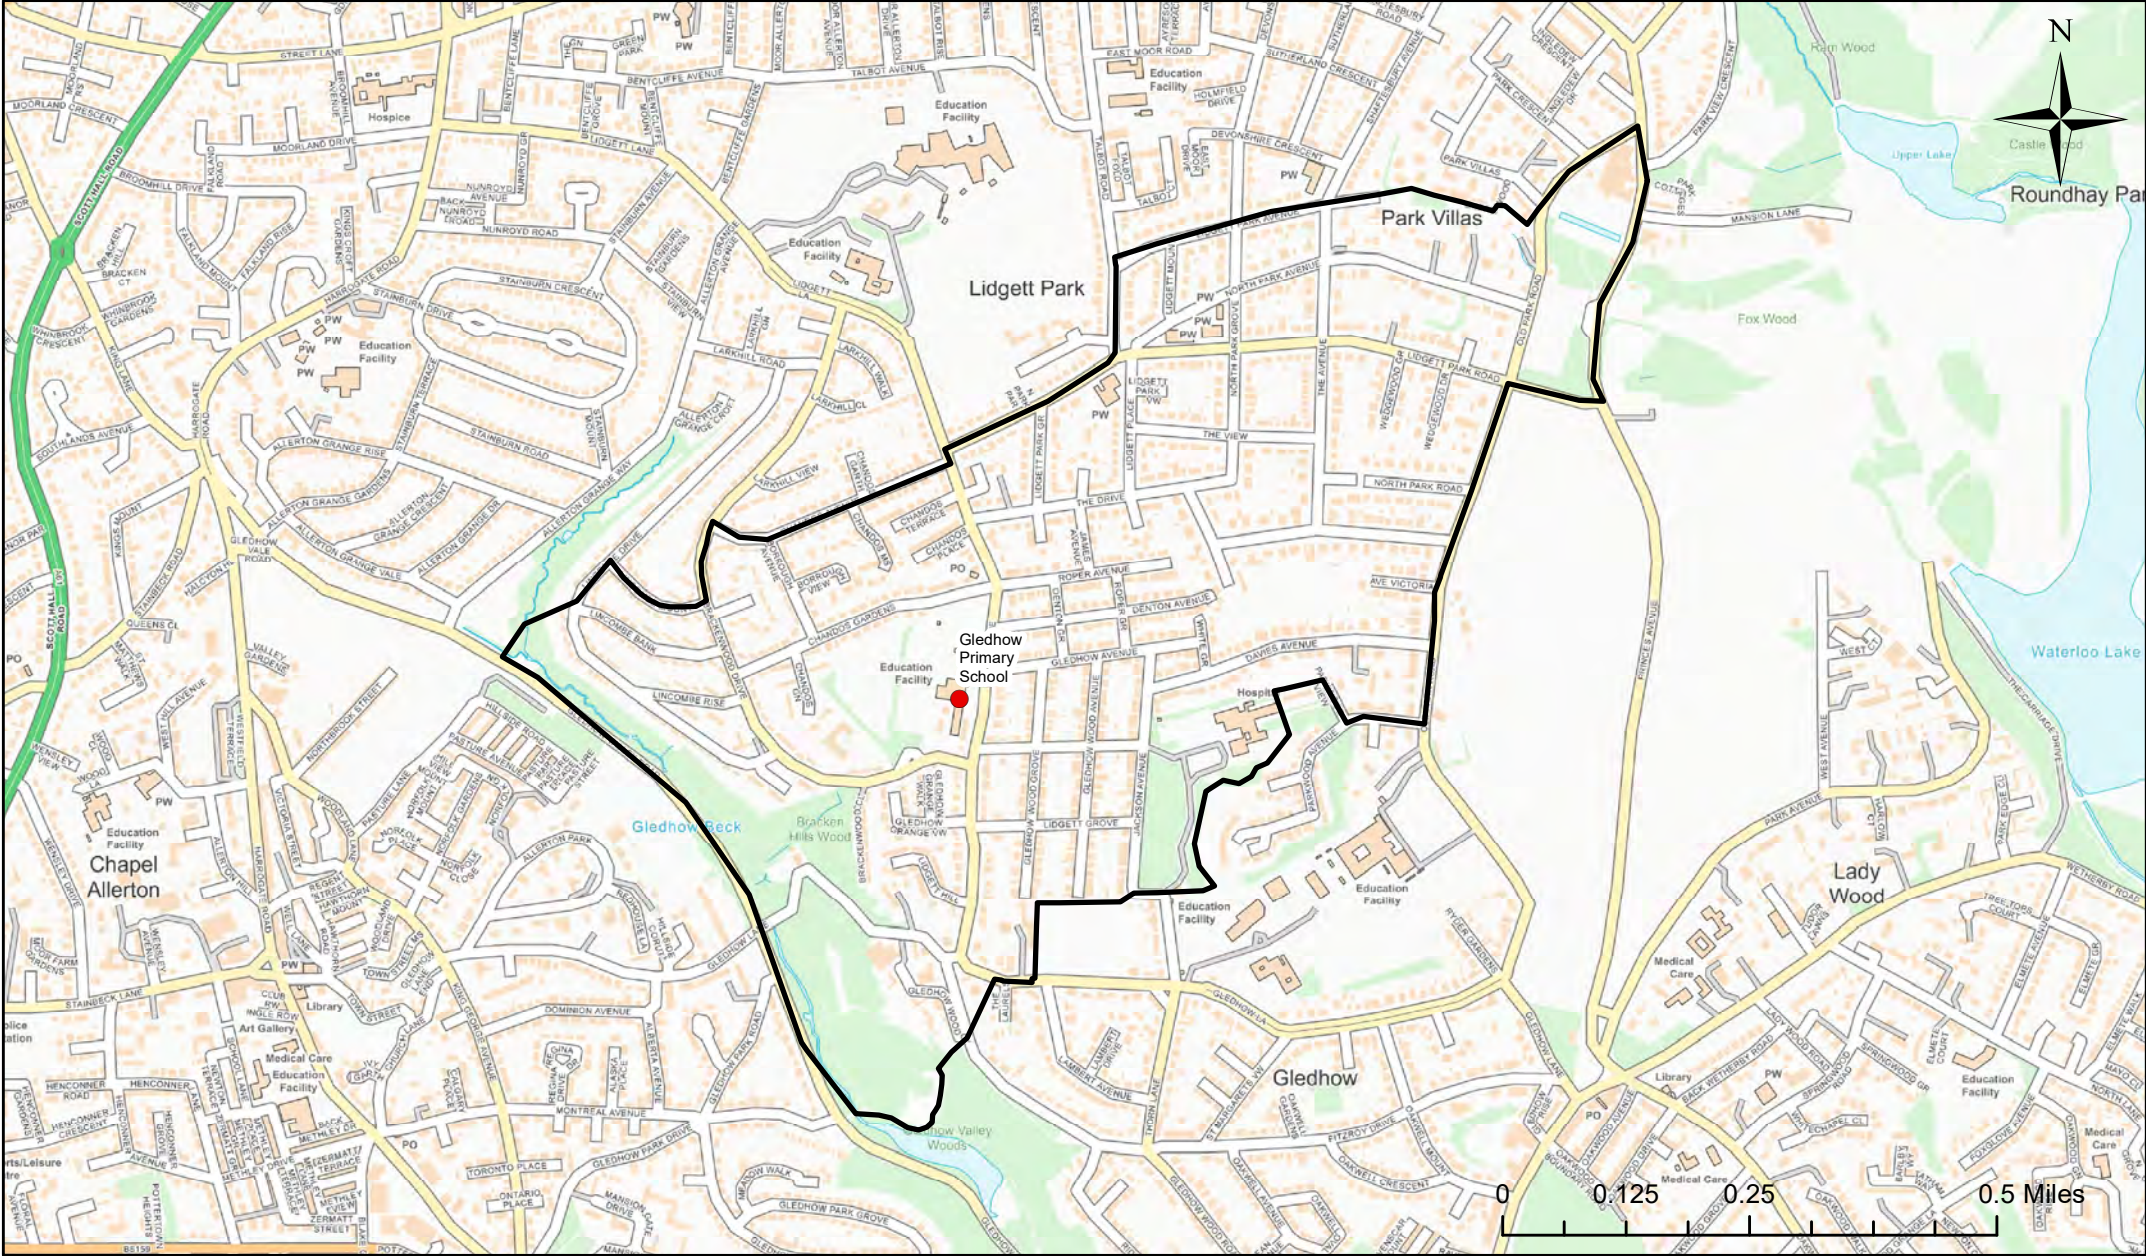

Gledhow Primary School Catchment Area

© Crown Copyright. Leeds City Council - 100019567 (2022)
This map produced by the Children's Performance Service, Children's Services, Leeds City Council.

Applicants living in the catchment priority area are not guaranteed a place, but their application would meet the catchment priority of the school's admission policy.
You can look up your individual address at www.leeds.gov.uk/apply to check if it has any priority.