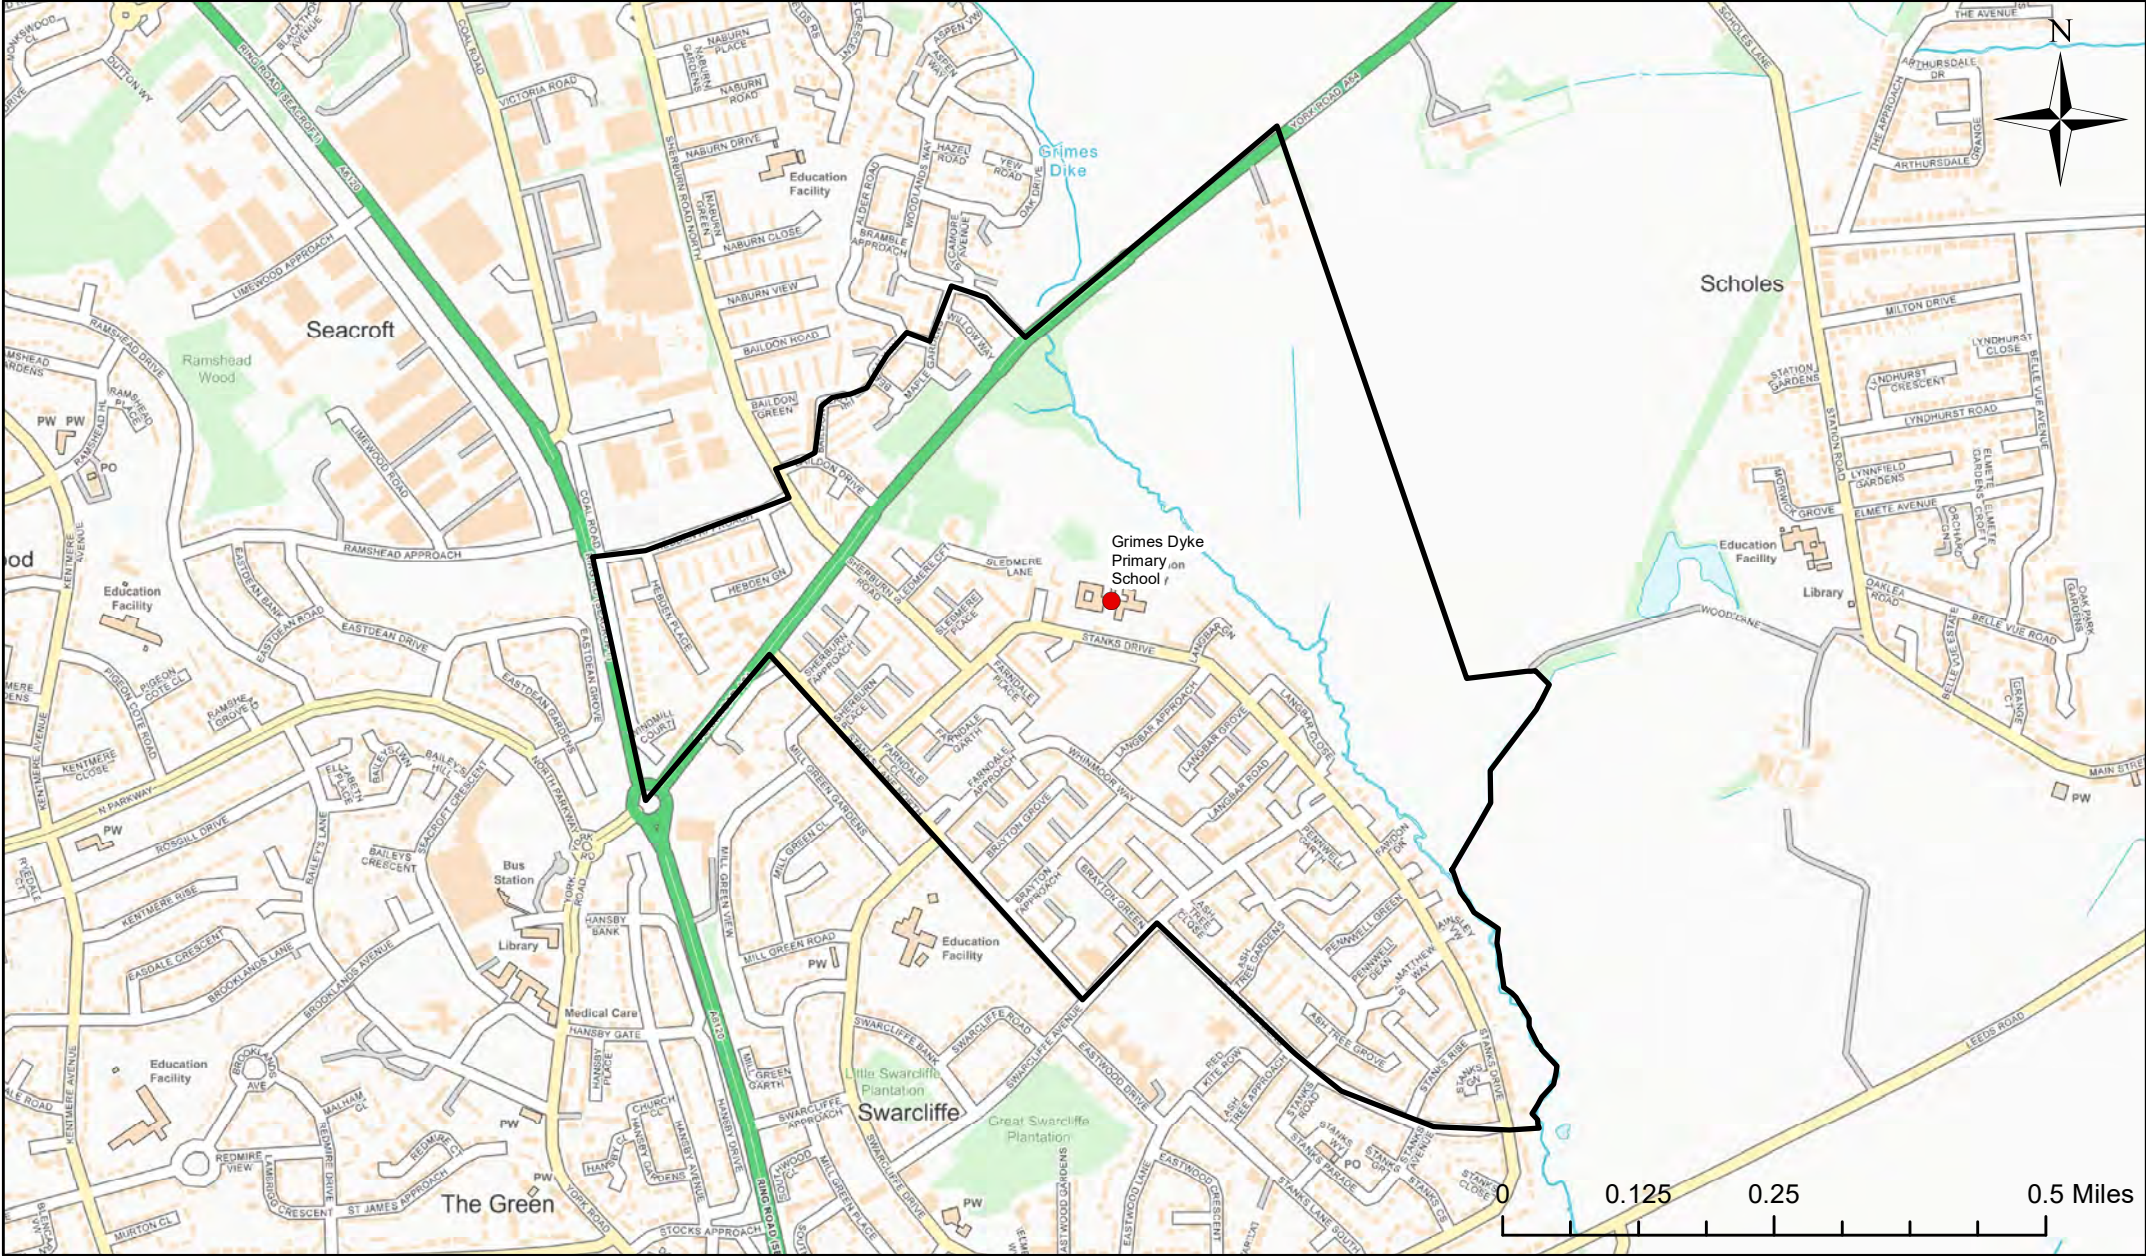

Grimes Dyke Primary School Catchment Area

© Crown Copyright. Leeds City Council - 100019567 (2022)
This map produced by the Children's Performance Service, Children's Services, Leeds City Council.

Applicants living in the catchment priority area are not guaranteed a place, but their application would meet the catchment priority of the school's admission policy.
You can look up your individual address at www.leeds.gov.uk/apply to check if it has any priority.

Legend	
●	School
	Catchment Area