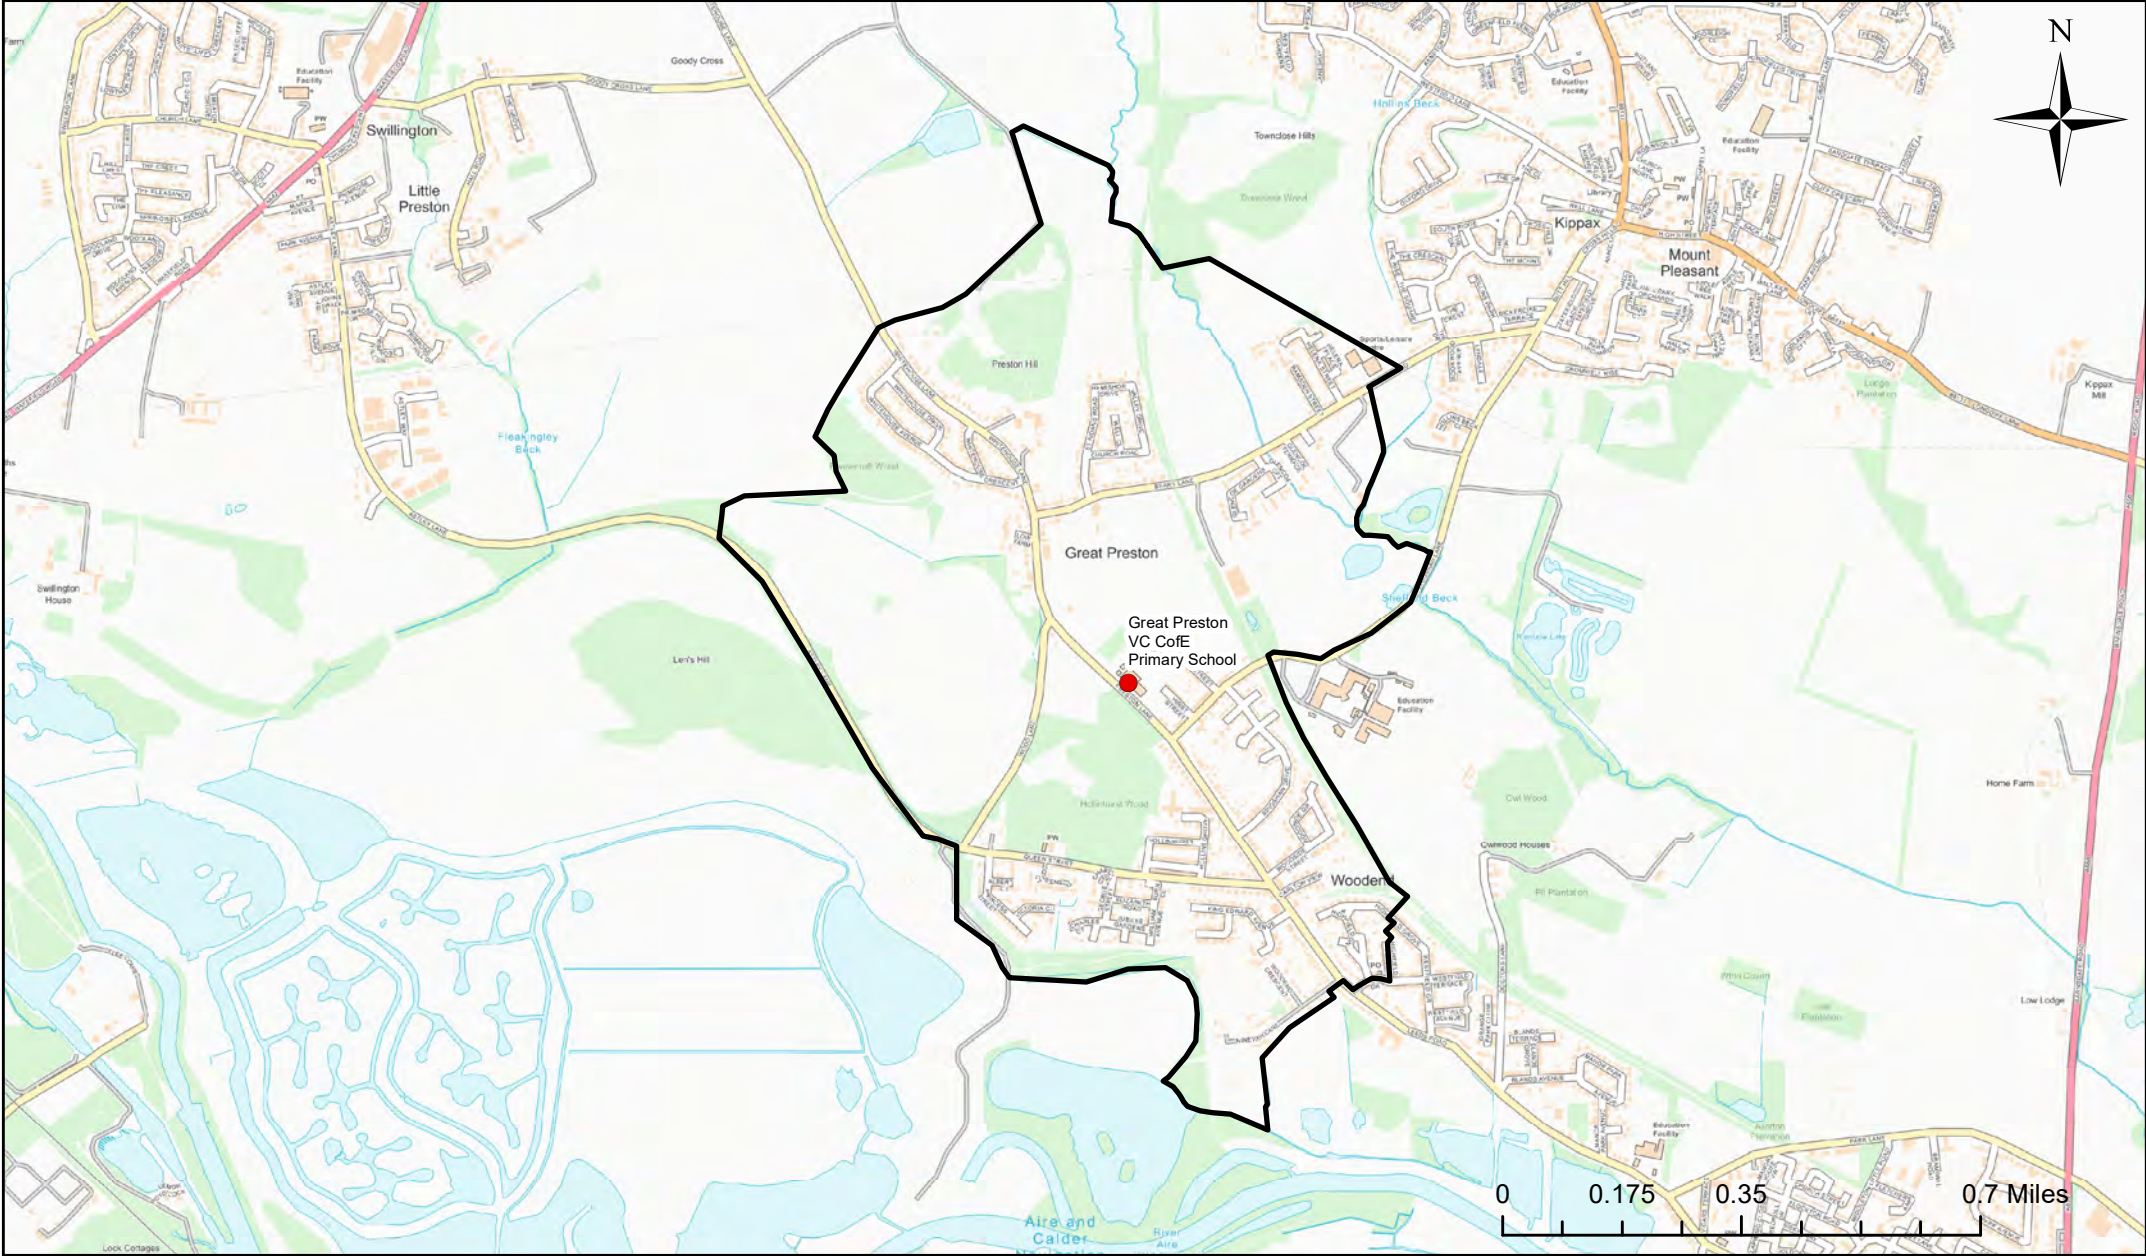

Great Preston VC CofE Primary School Catchment Area

© Crown Copyright. Leeds City Council - 100019567 (2022)
This map produced by the Children's Performance Service, Children's Services, Leeds City Council.

Applicants living in the catchment priority area are not guaranteed a place, but their application would meet the catchment priority of the school's admission policy.
You can look up your individual address at www.leeds.gov.uk/apply to check if it has any priority.

Legend

- School
- ▭ Catchment Area