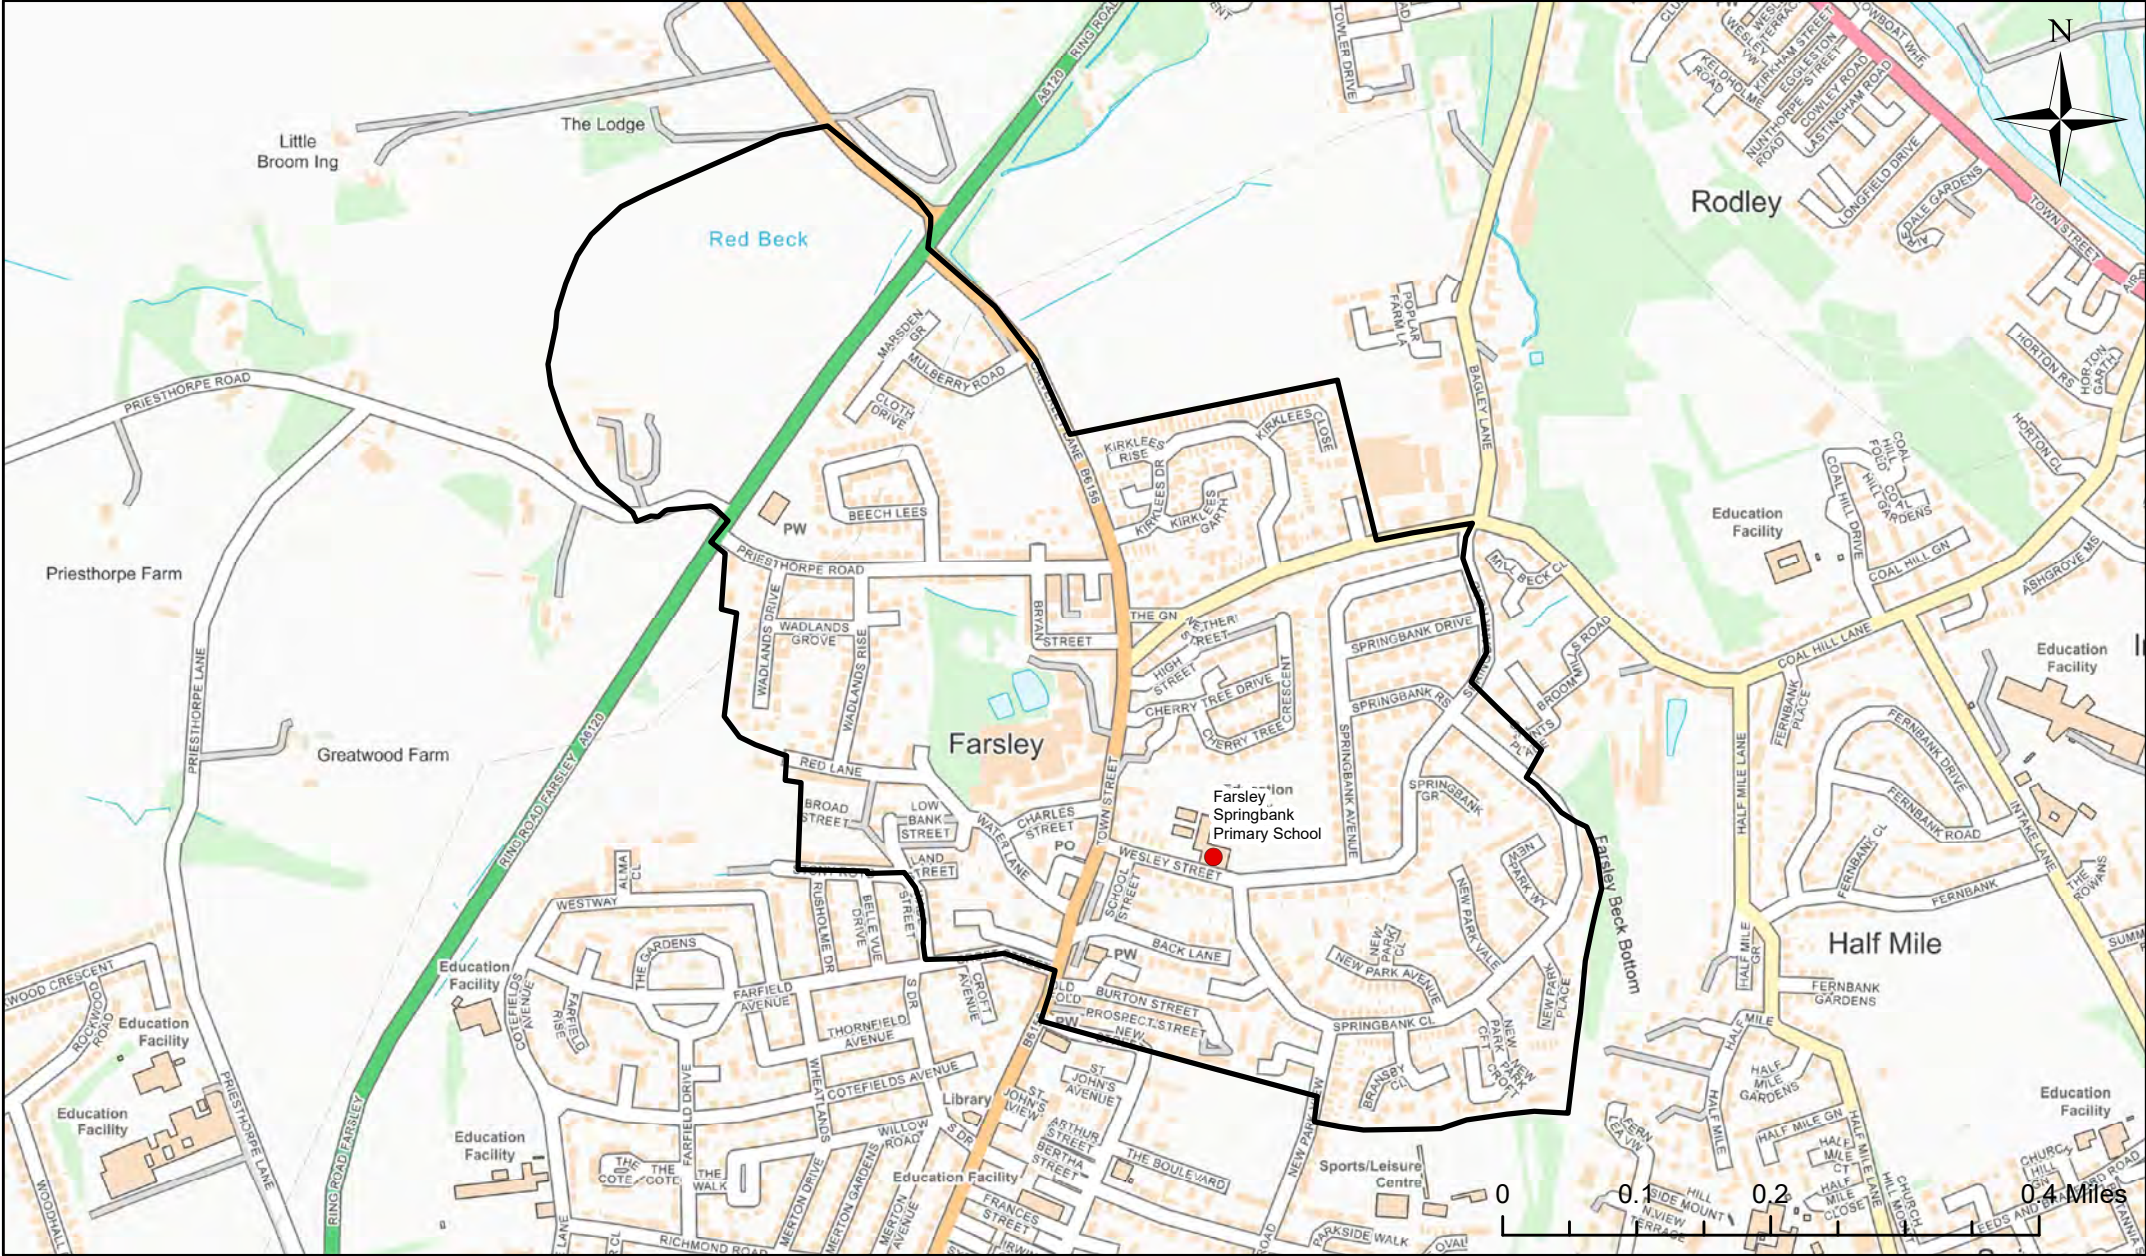

Farsley Springbank Primary School Catchment Area

© Crown Copyright. Leeds City Council - 100019567 (2022)
 This map produced by the Children's Performance Service, Children's Services, Leeds City Council.