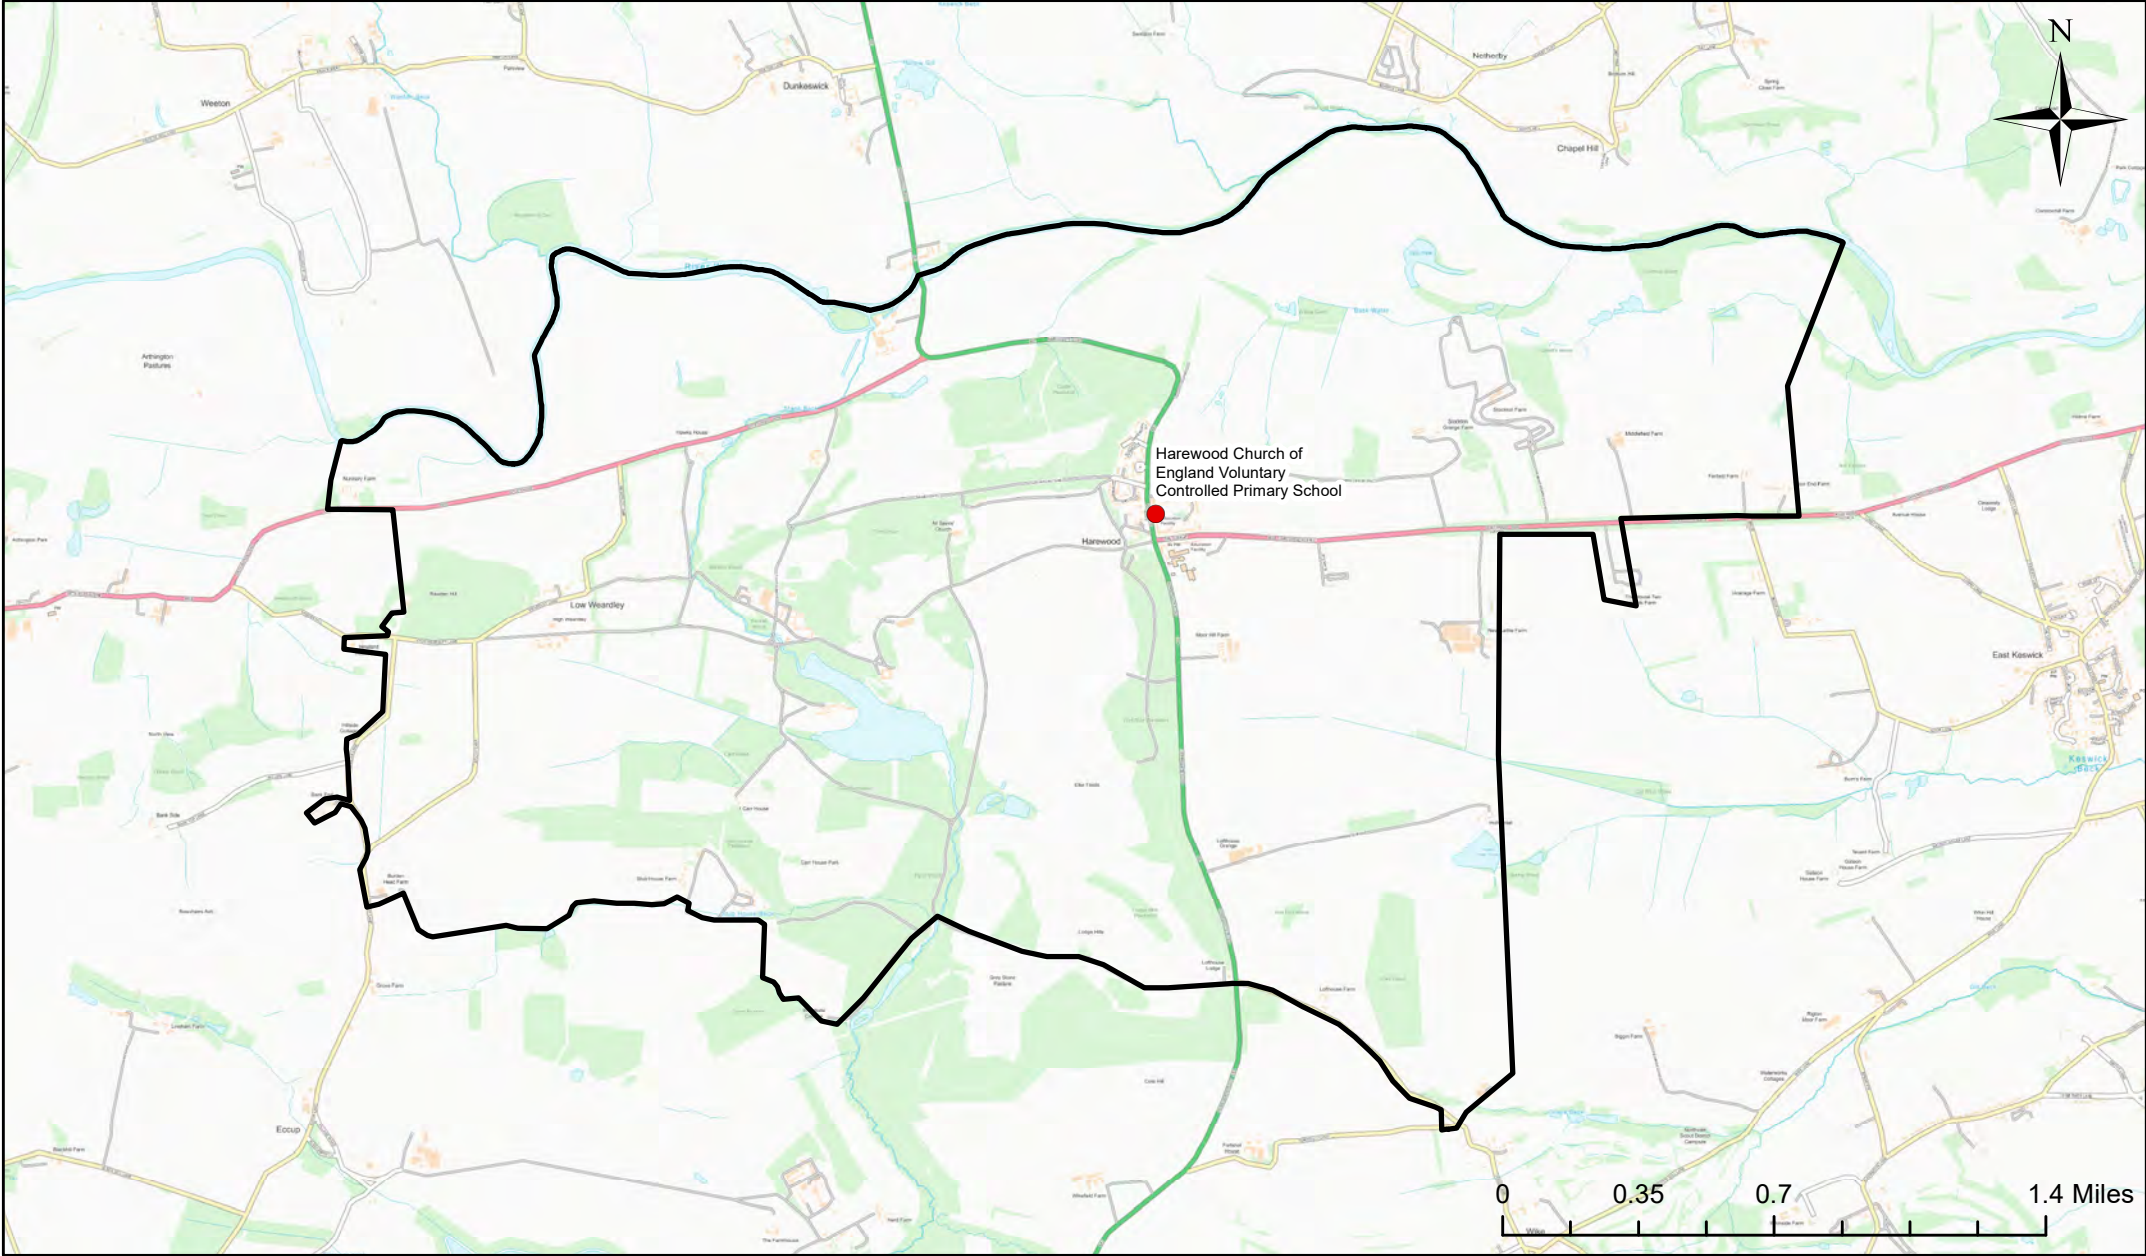

Harewood Church of England Voluntary Controlled Primary School Catchment Area

© Crown Copyright. Leeds City Council - 100019567 (2022)
This map produced by the Children's Performance Service, Children's Services, Leeds City Council.

Applicants living in the catchment priority area are not guaranteed a place, but their application would meet the catchment priority of the school's admission policy.
You can look up your individual address at www.leeds.gov.uk/apply to check if it has any priority.

Legend

- School
- Catchment Area