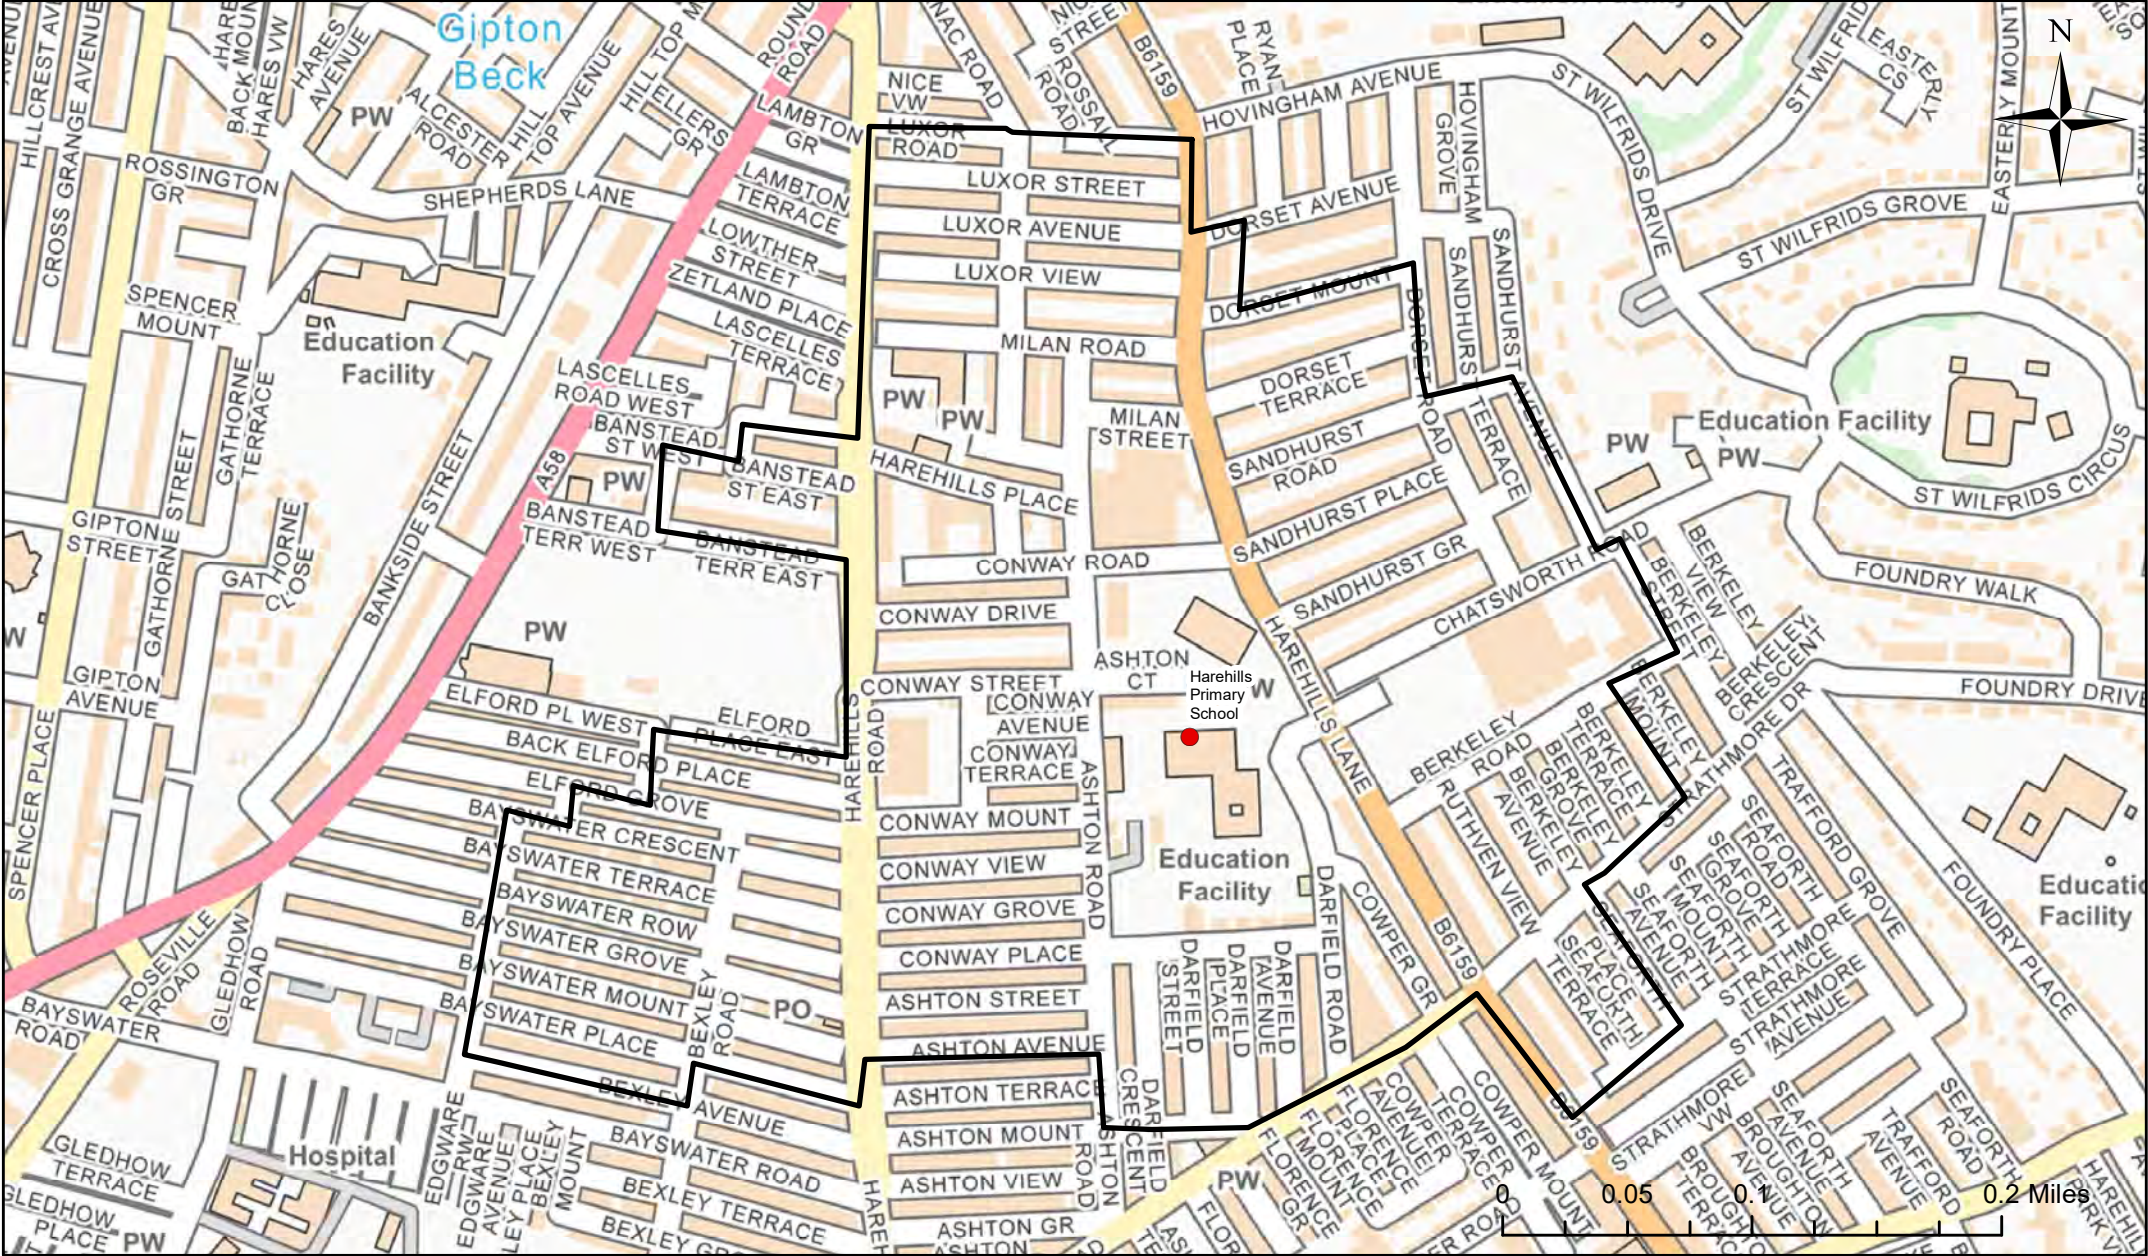

Harehills Primary School Catchment Area

© Crown Copyright. Leeds City Council - 100019567 (2022)
This map produced by the Children's Performance Service, Children's Services, Leeds City Council.

Applicants living in the catchment priority area are not guaranteed a place, but their application would meet the catchment priority of the school's admission policy.
You can look up your individual address at www.leeds.gov.uk/apply to check if it has any priority.