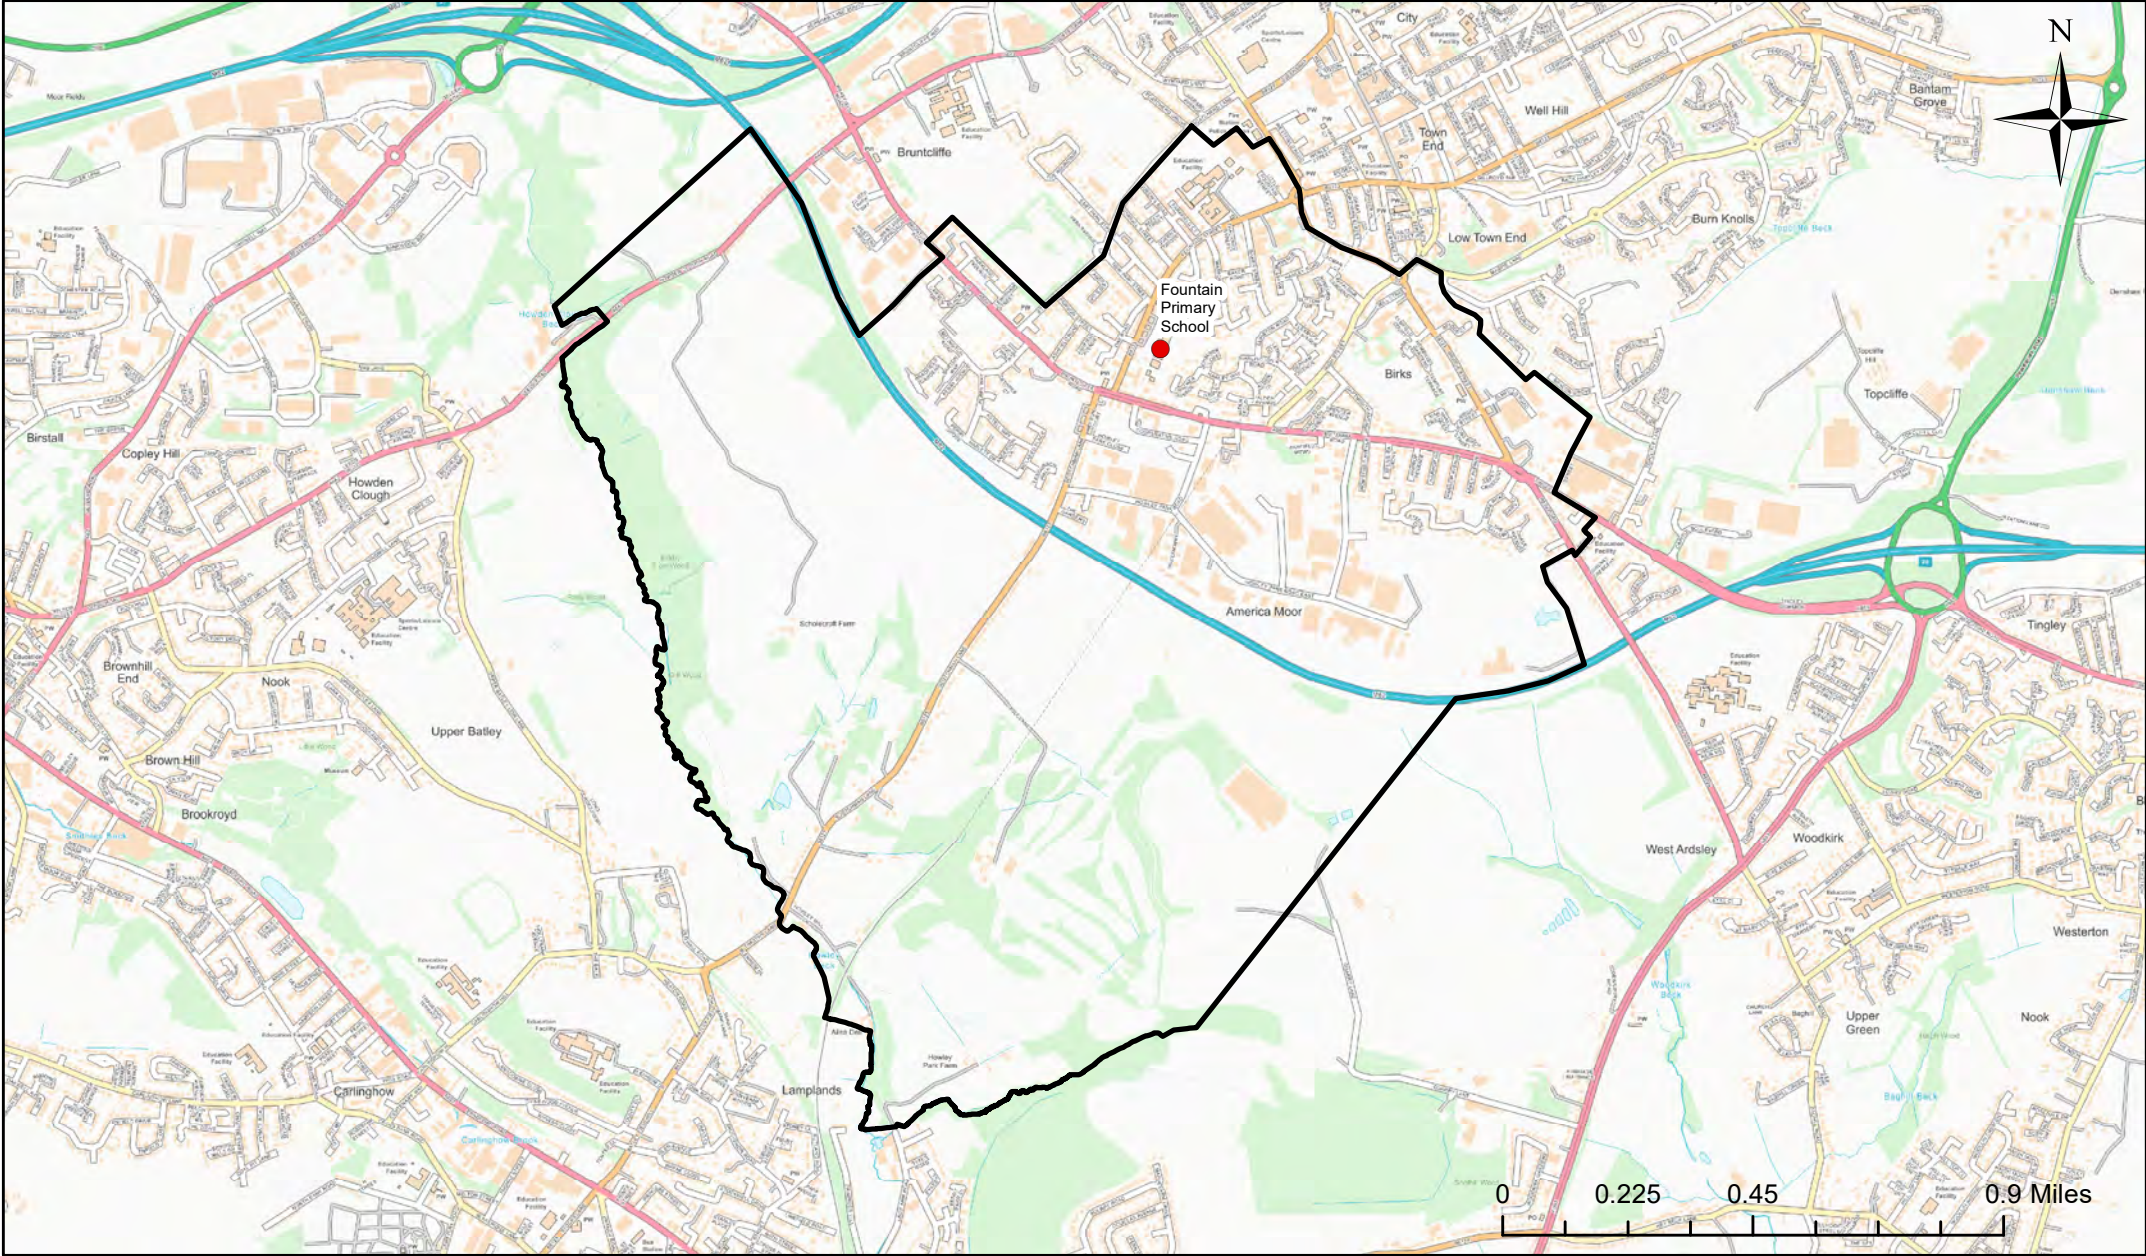

Fountain Primary School Catchment Area

© Crown Copyright. Leeds City Council - 100019567 (2022)
This map produced by the Children's Performance Service, Children's Services, Leeds City Council.

Applicants living in the catchment priority area are not guaranteed a place, but their application would meet the catchment priority of the school's admission policy.
You can look up your individual address at www.leeds.gov.uk/apply to check if it has any priority.

Legend	
●	School
	Catchment Area