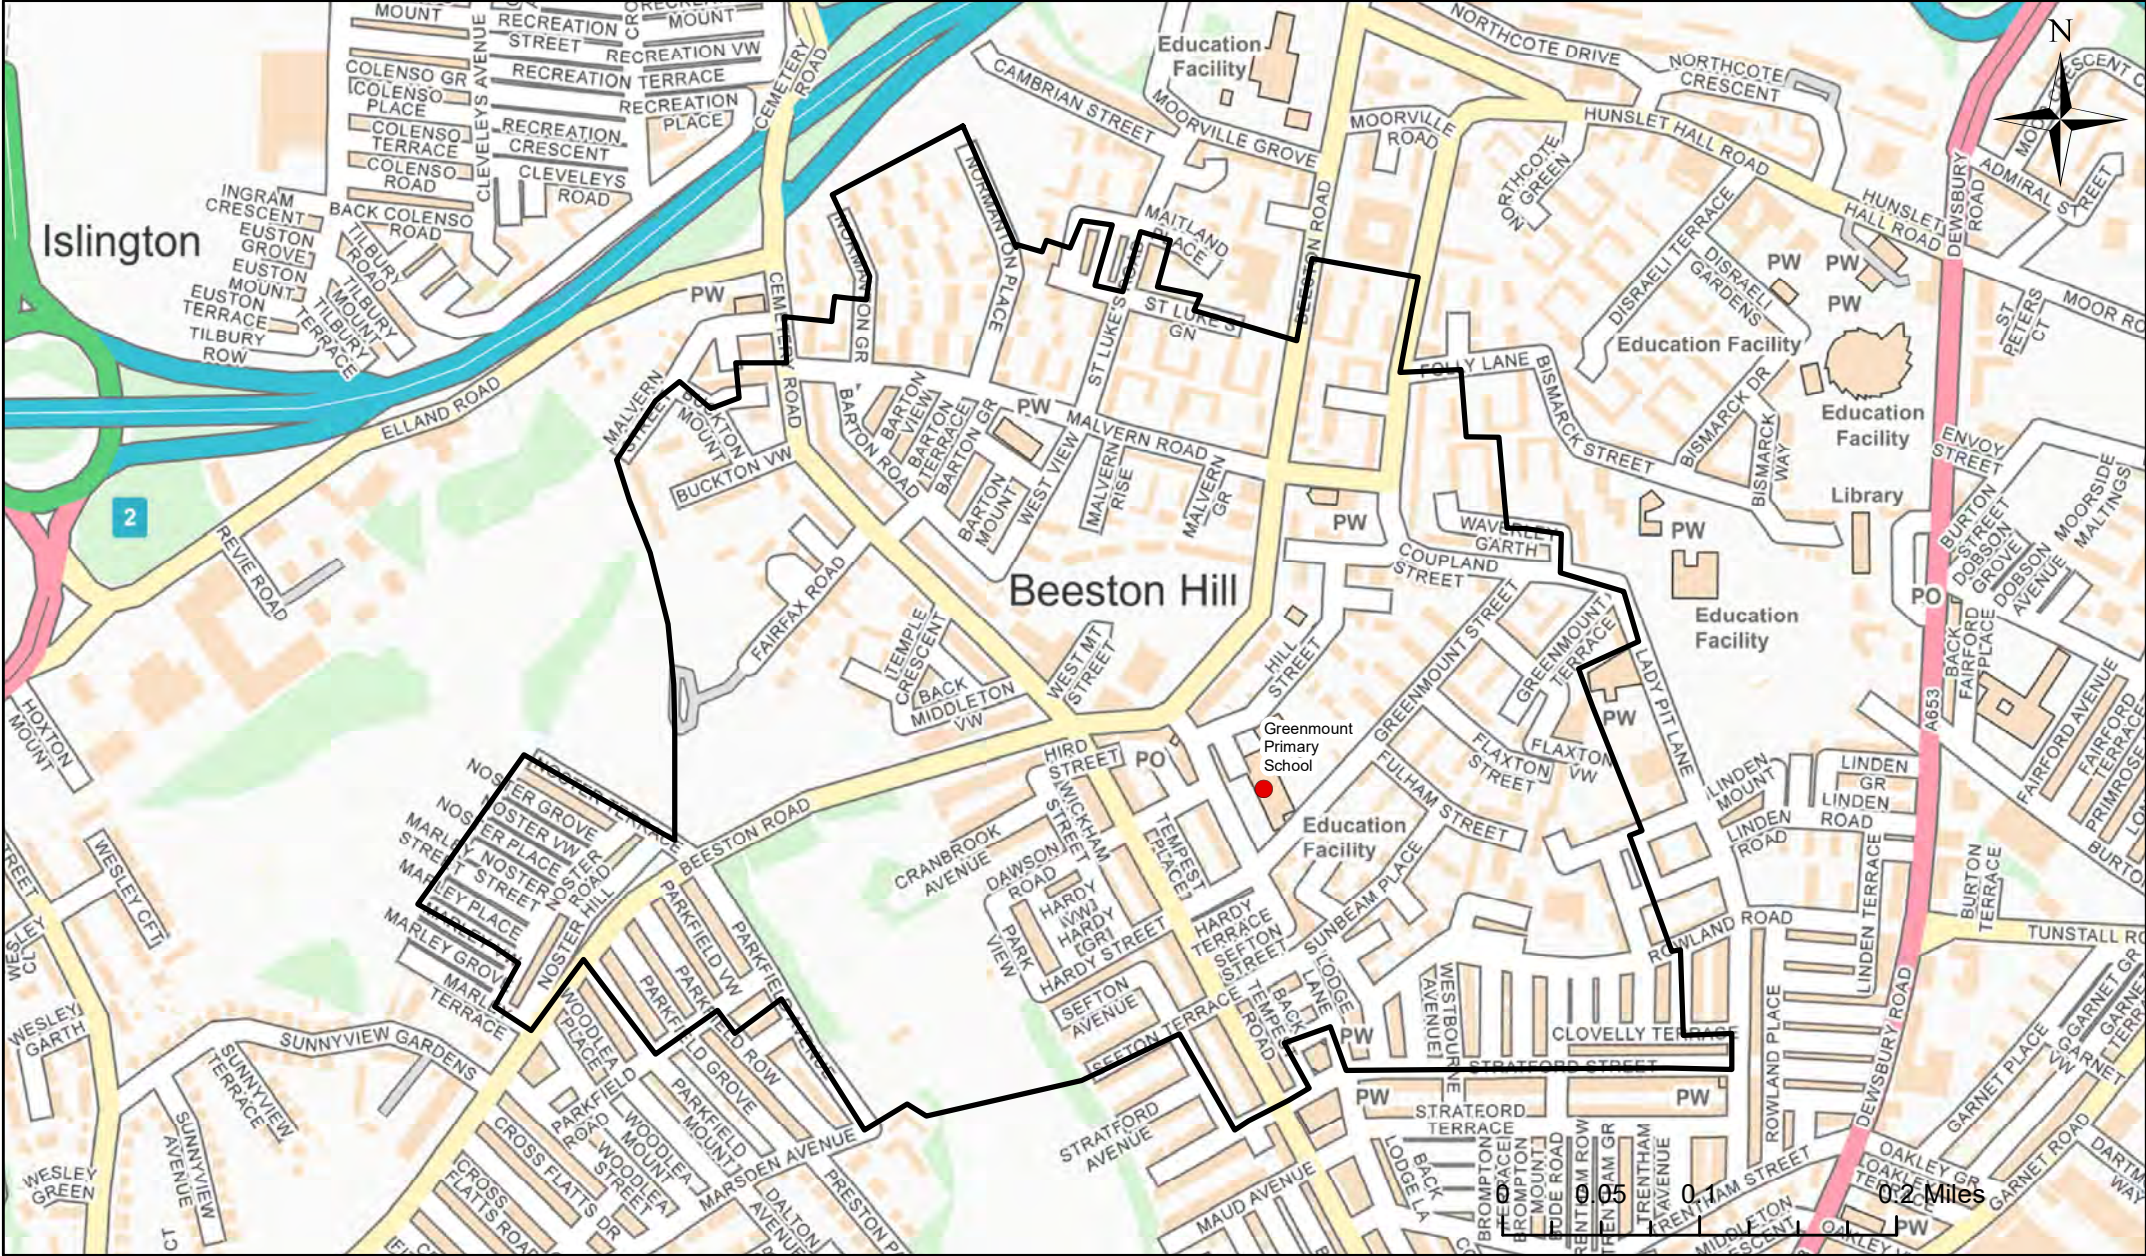

Greenmount Primary School Catchment Area

© Crown Copyright. Leeds City Council - 100019567 (2022)
This map produced by the Children's Performance Service, Children's Services, Leeds City Council.

You can look up your individual address at www.leeds.gov.uk/apply to check if it has any priority.

Legend	
●	School
	Catchment Area