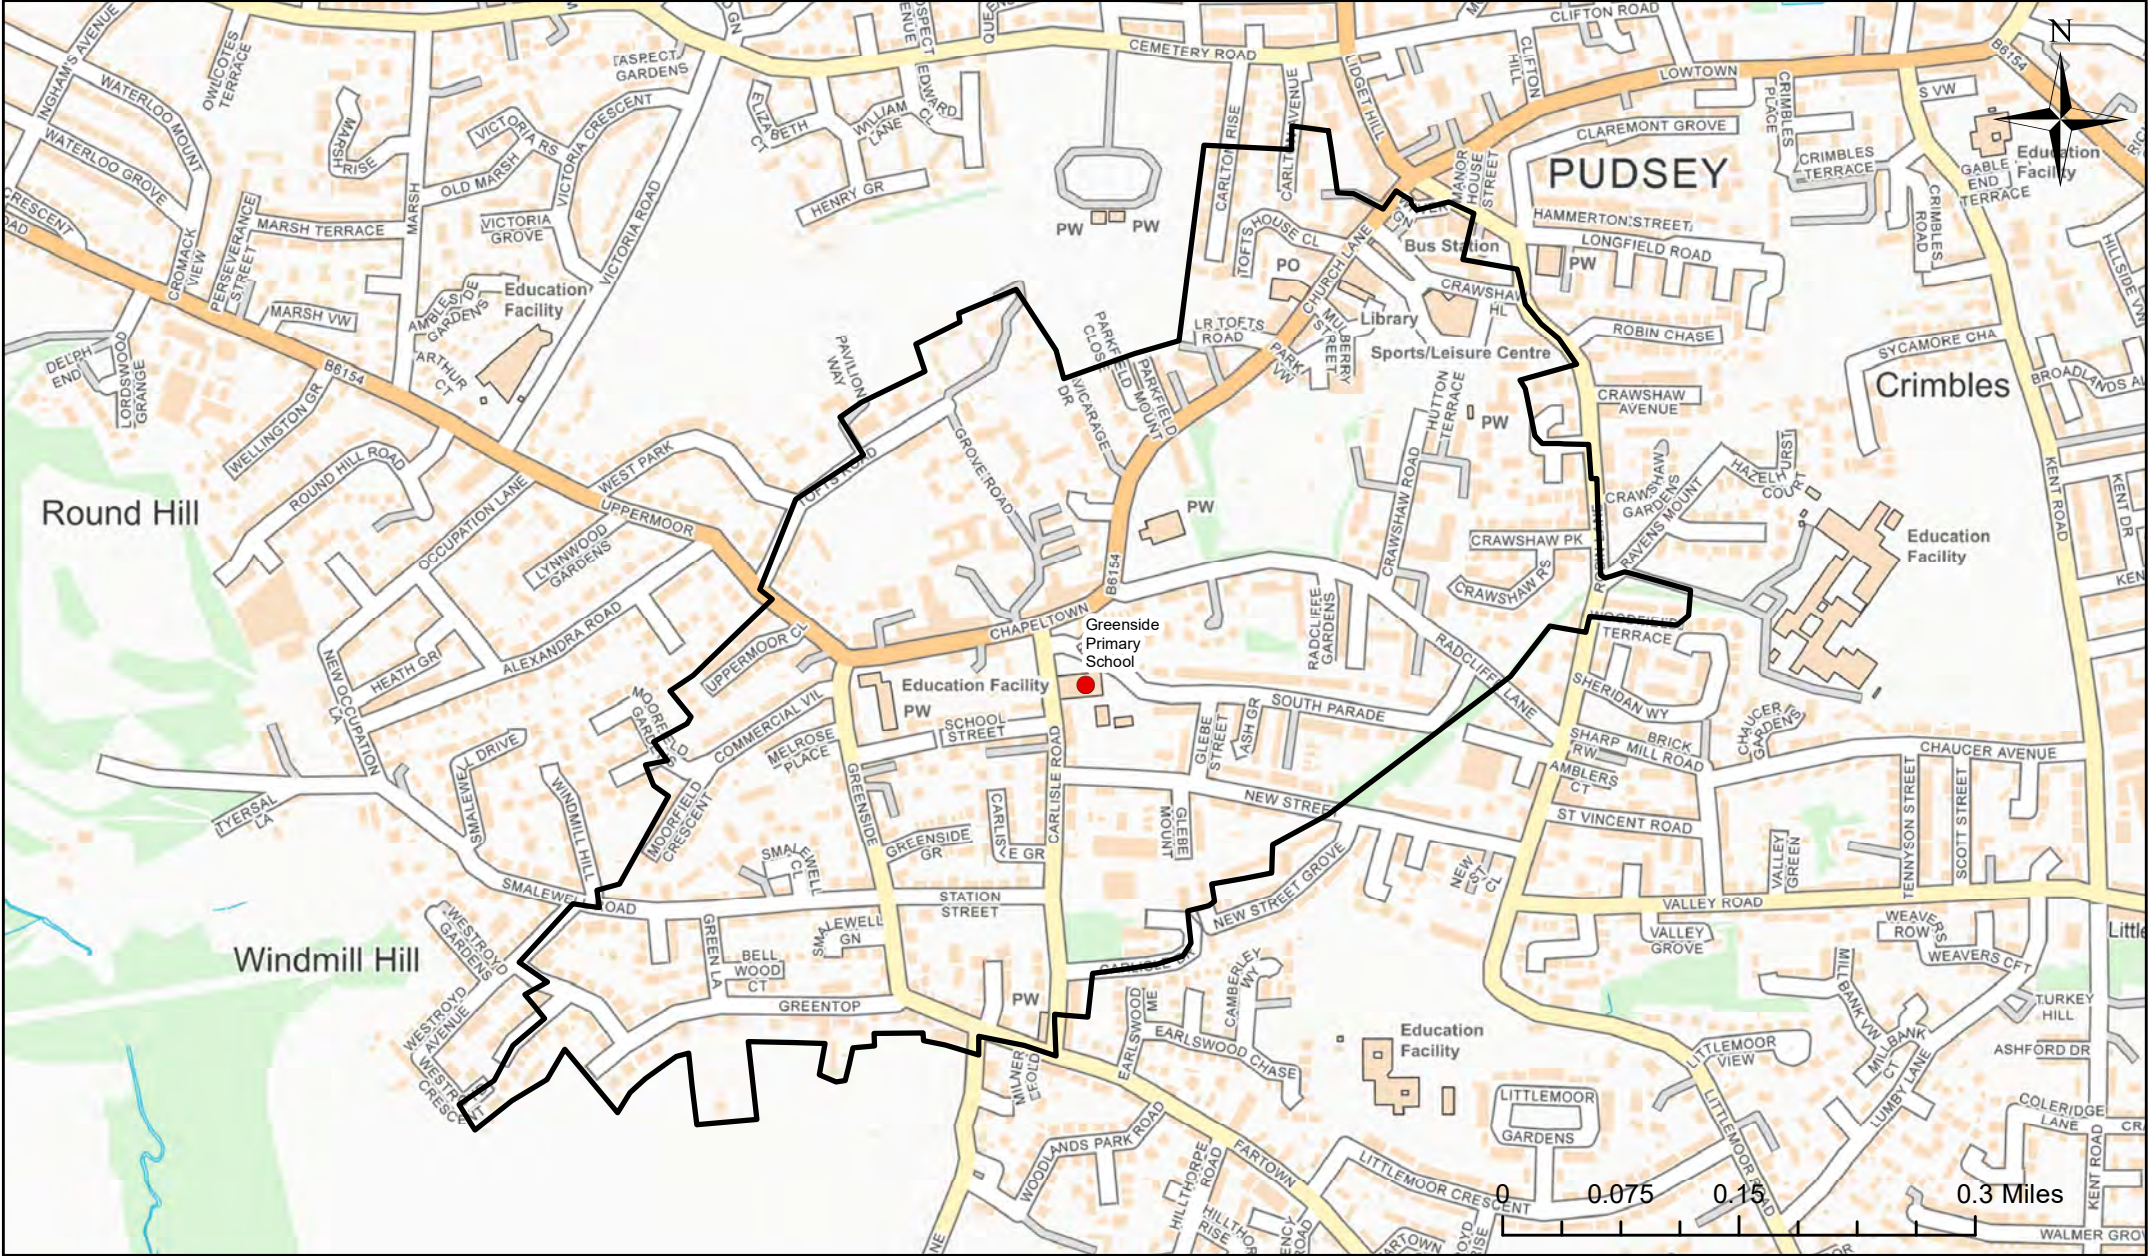

Greenside Primary School Catchment Area

© Crown Copyright. Leeds City Council - 100019567 (2022)
This map produced by the Children's Performance Service, Children's Services, Leeds City Council.

Legend	
●	School
	Catchment Area