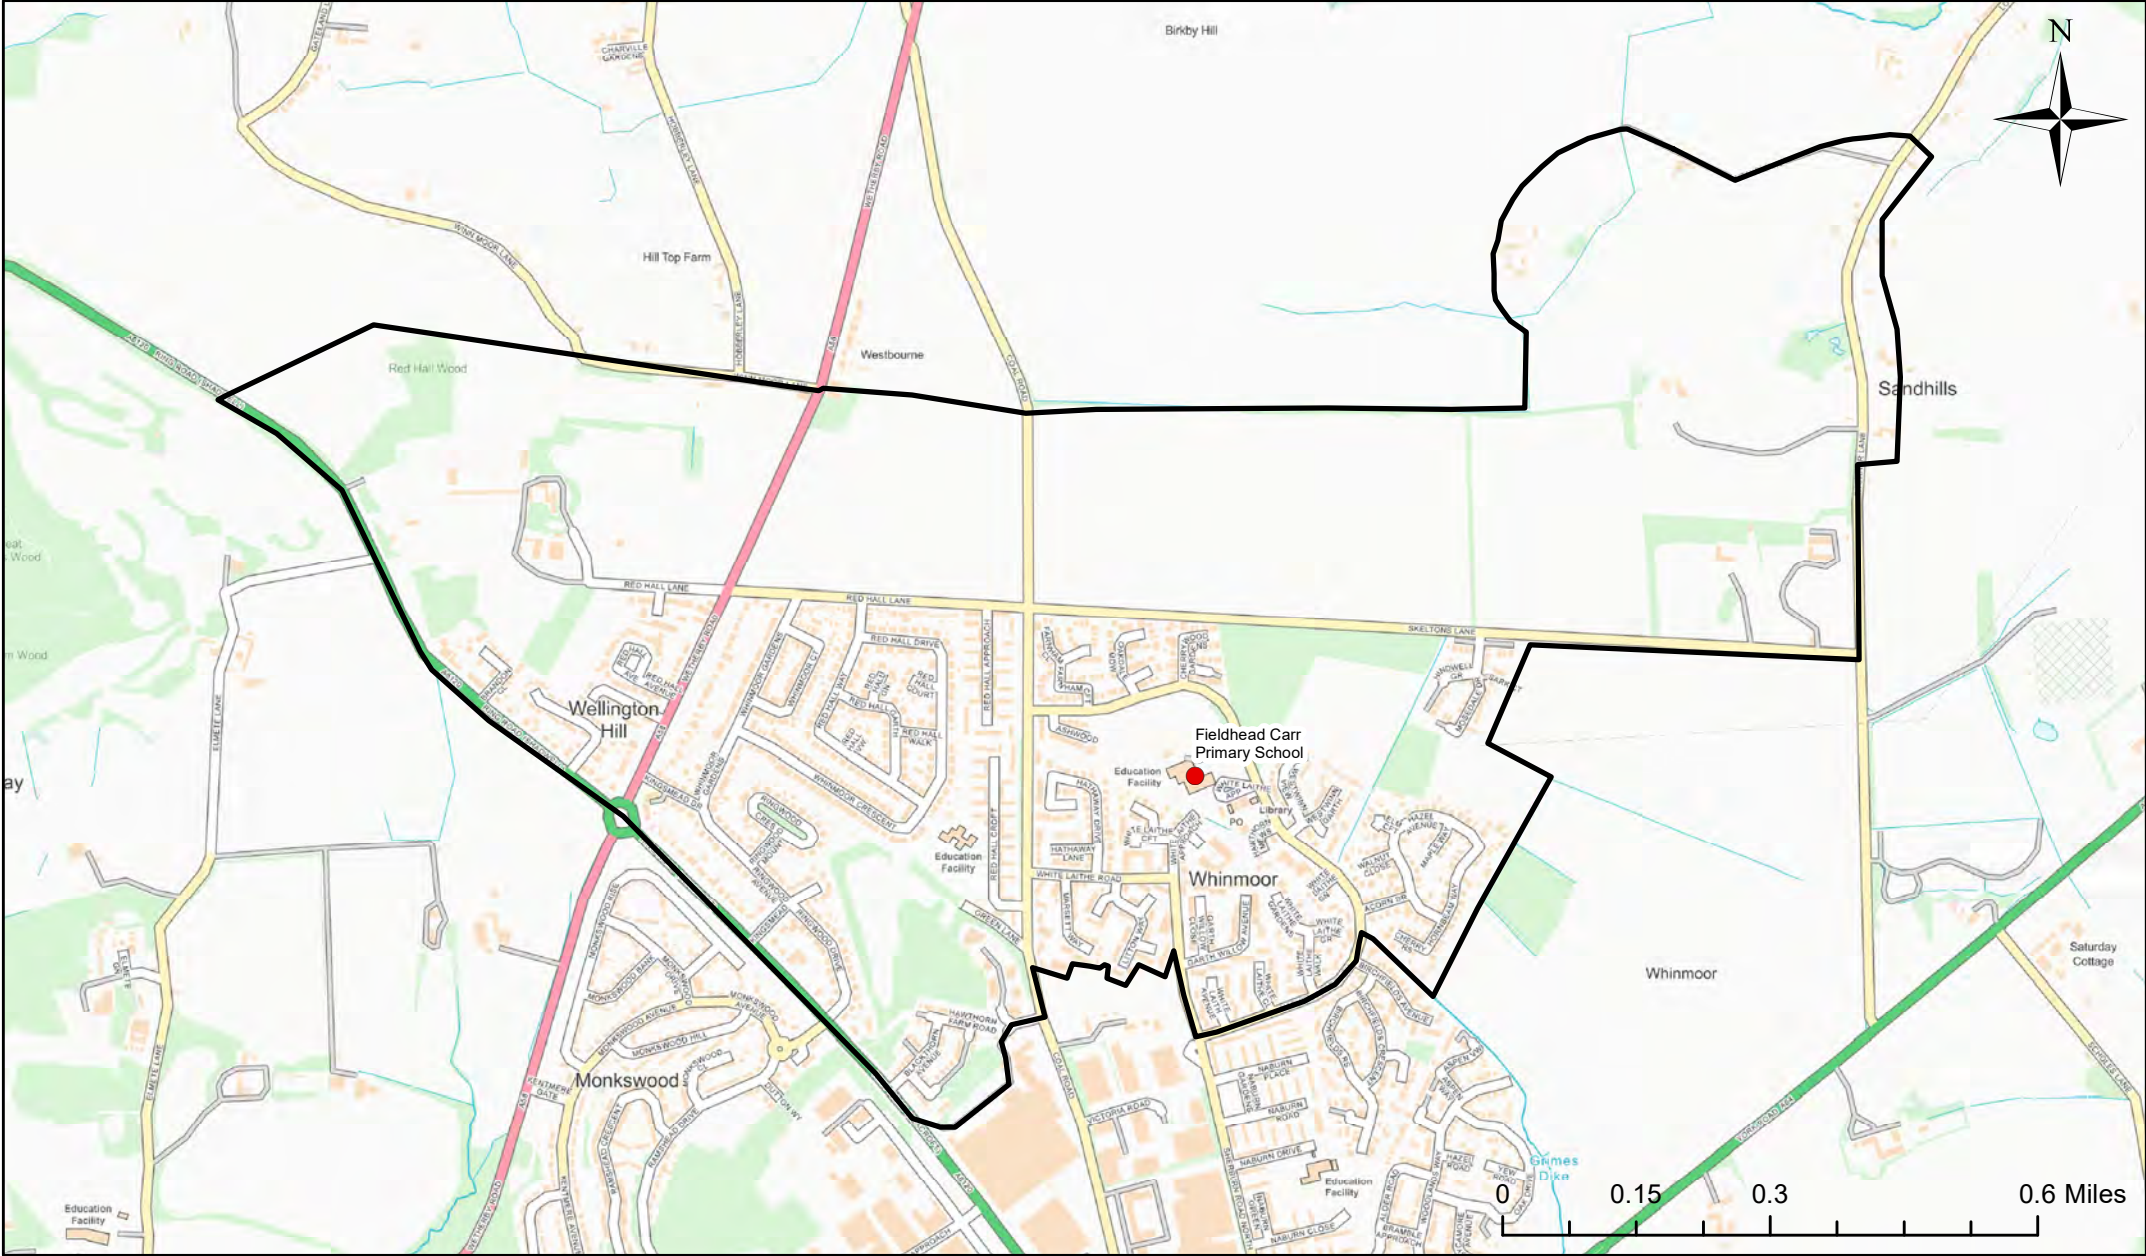

Fieldhead Carr Primary School Catchment Area

© Crown Copyright. Leeds City Council - 100019567 (2022)
This map produced by the Children's Performance Service, Children's Services, Leeds City Council.

Applicants living in the catchment priority area are not guaranteed a place, but their application would meet the catchment priority of the school's admission policy.
You can look up your individual address at www.leeds.gov.uk/apply to check if it has any priority.

Legend

- School
- Catchment Area