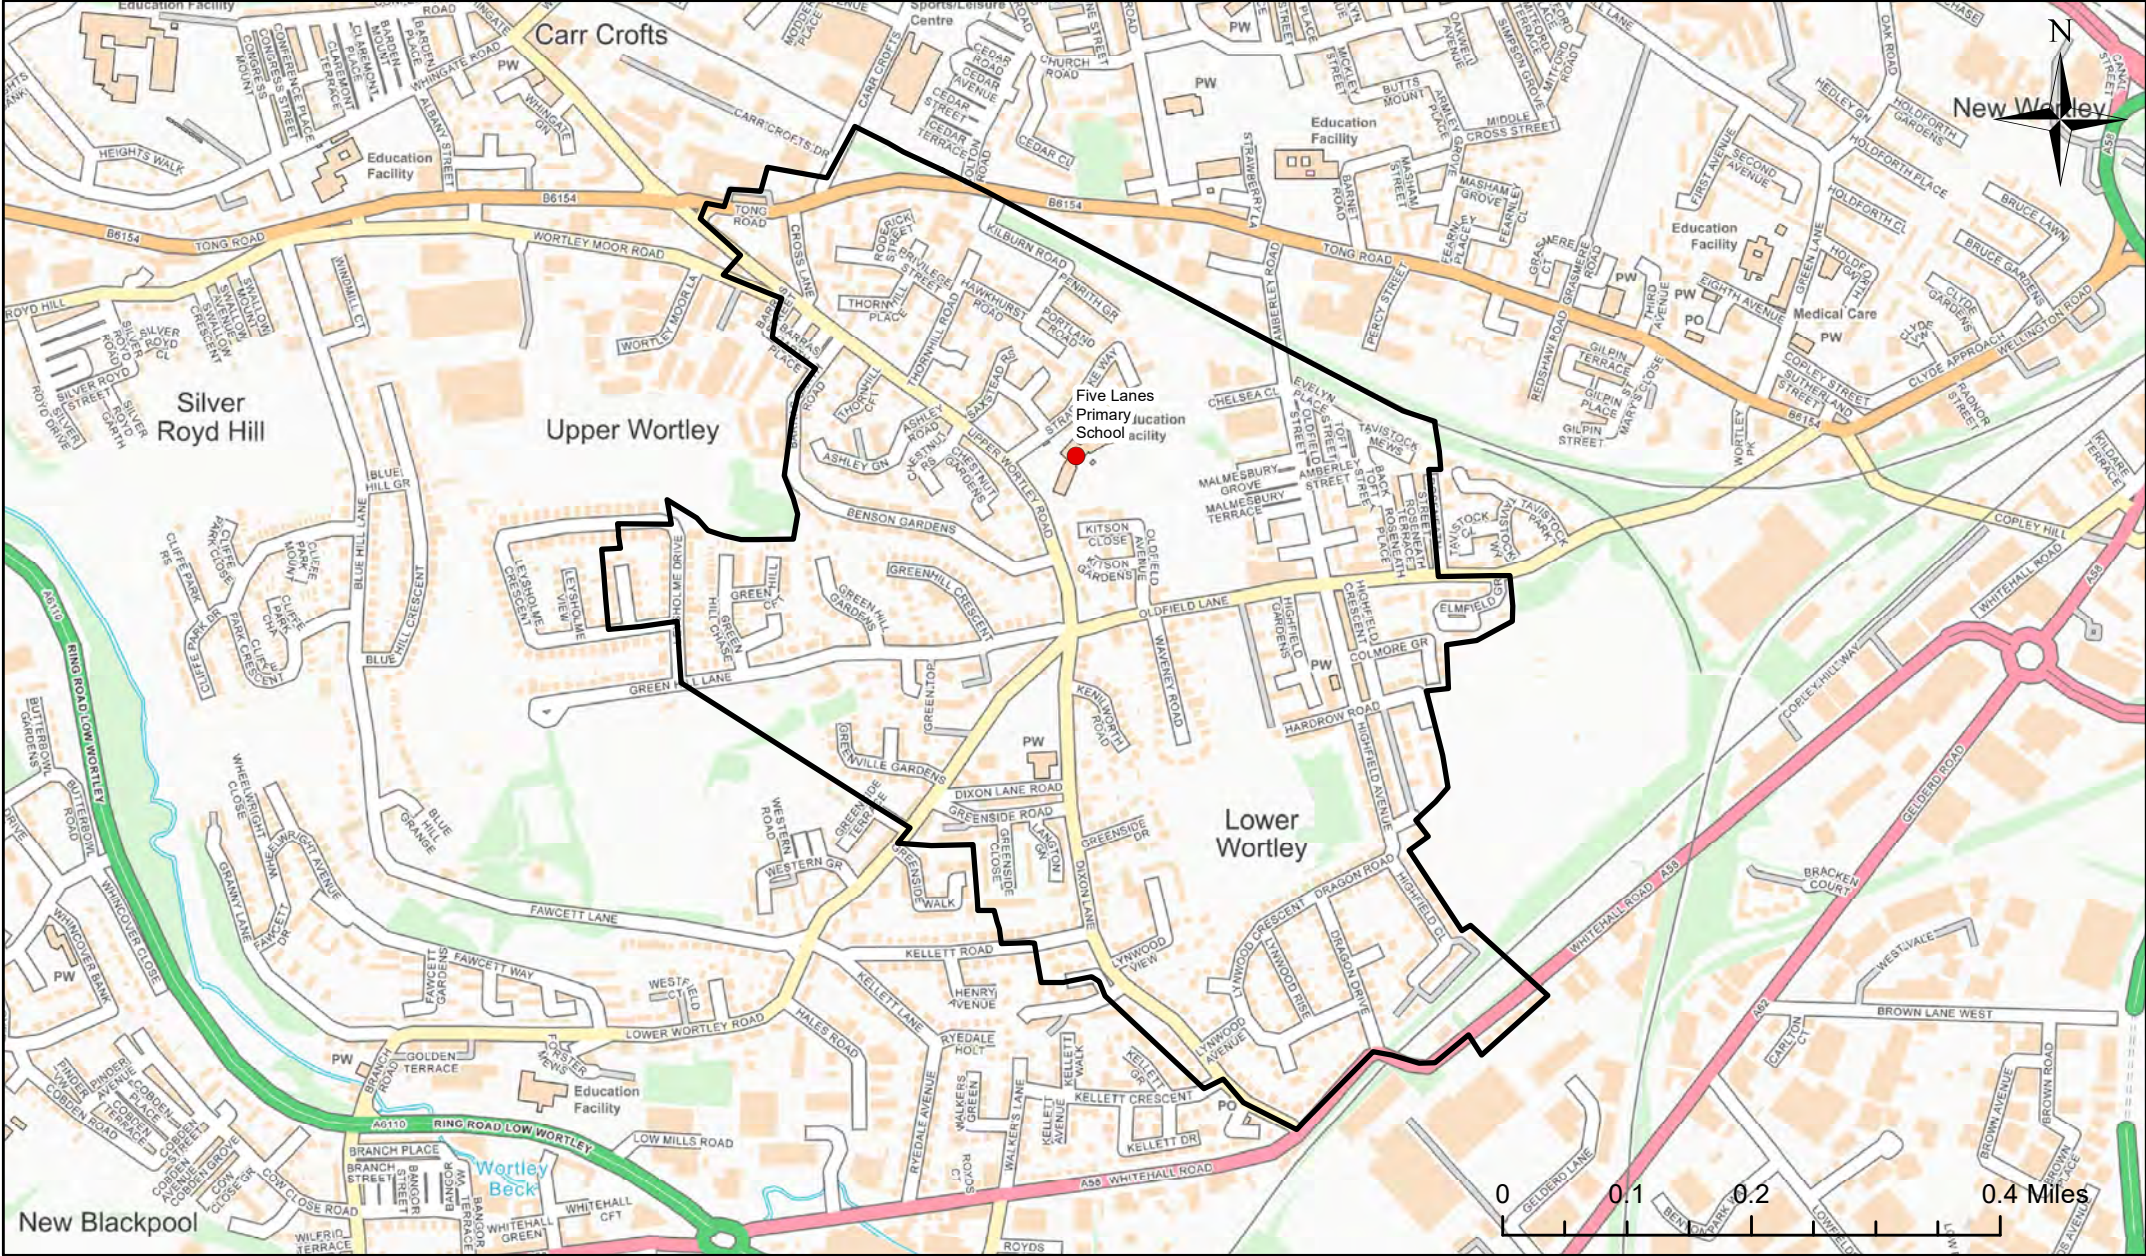

Five Lanes Primary School Catchment Area

© Crown Copyright. Leeds City Council - 100019567 (2022)
This map produced by the Children's Performance Service, Children's Services, Leeds City Council.

Applicants living in the catchment priority area are not guaranteed a place, but their application would meet the catchment priority of the school's admission policy.
You can look up your individual address at www.leeds.gov.uk/apply to check if it has any priority.

Legend	
●	School
	Catchment Area