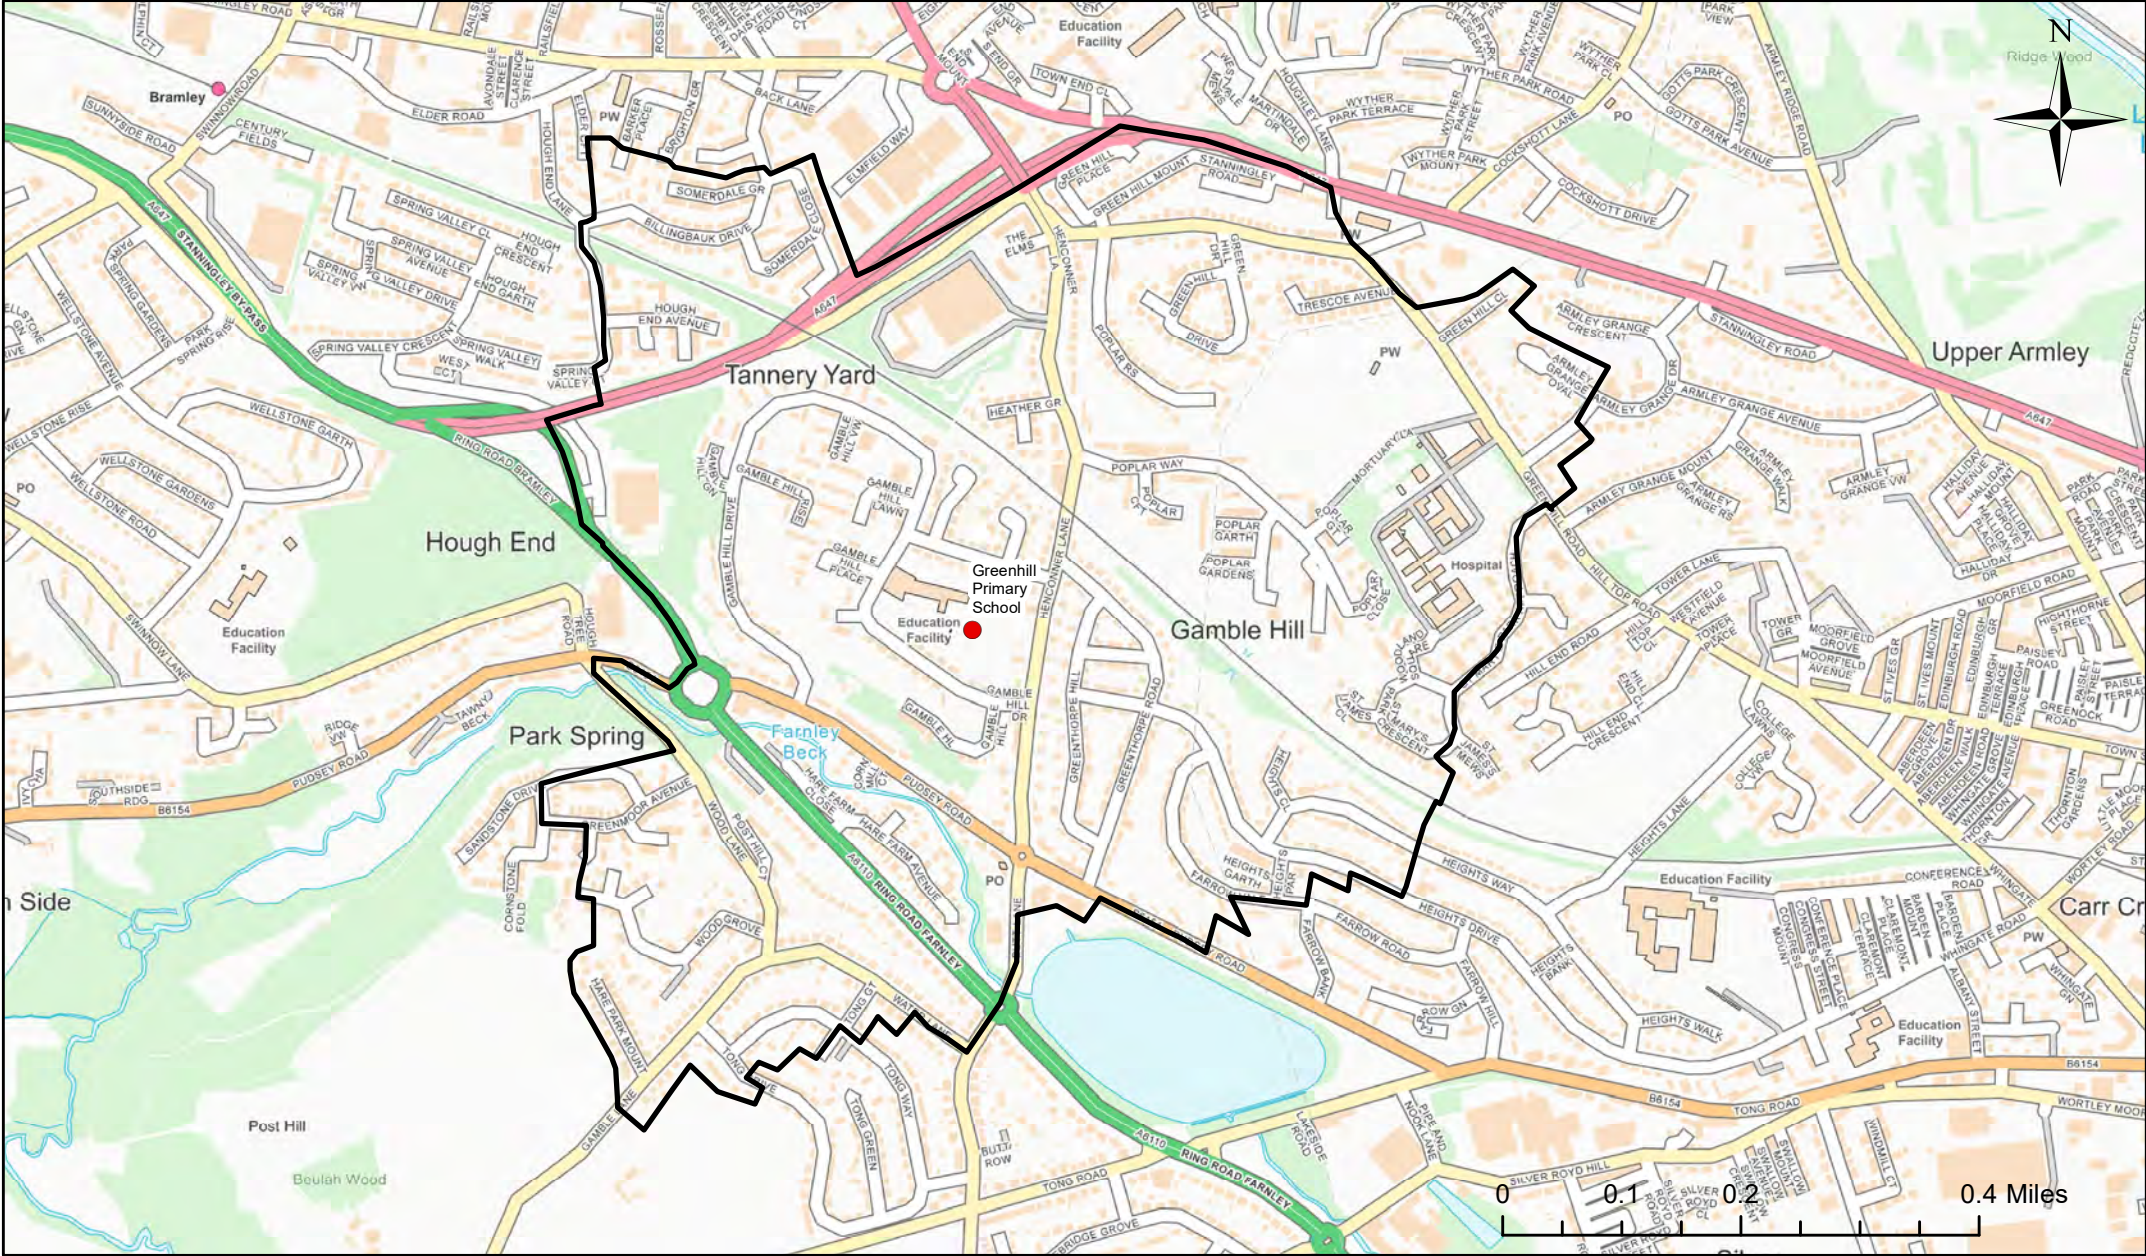

Greenhill Primary School Catchment Area

© Crown Copyright. Leeds City Council - 100019567 (2022)
This map produced by the Children's Performance Service, Children's Services, Leeds City Council.

Applicants living in the catchment priority area are not guaranteed a place, but their application would meet the catchment priority of the school's admission policy.
You can look up your individual address at www.leeds.gov.uk/apply to check if it has any priority.

Legend

- School
- Catchment Area