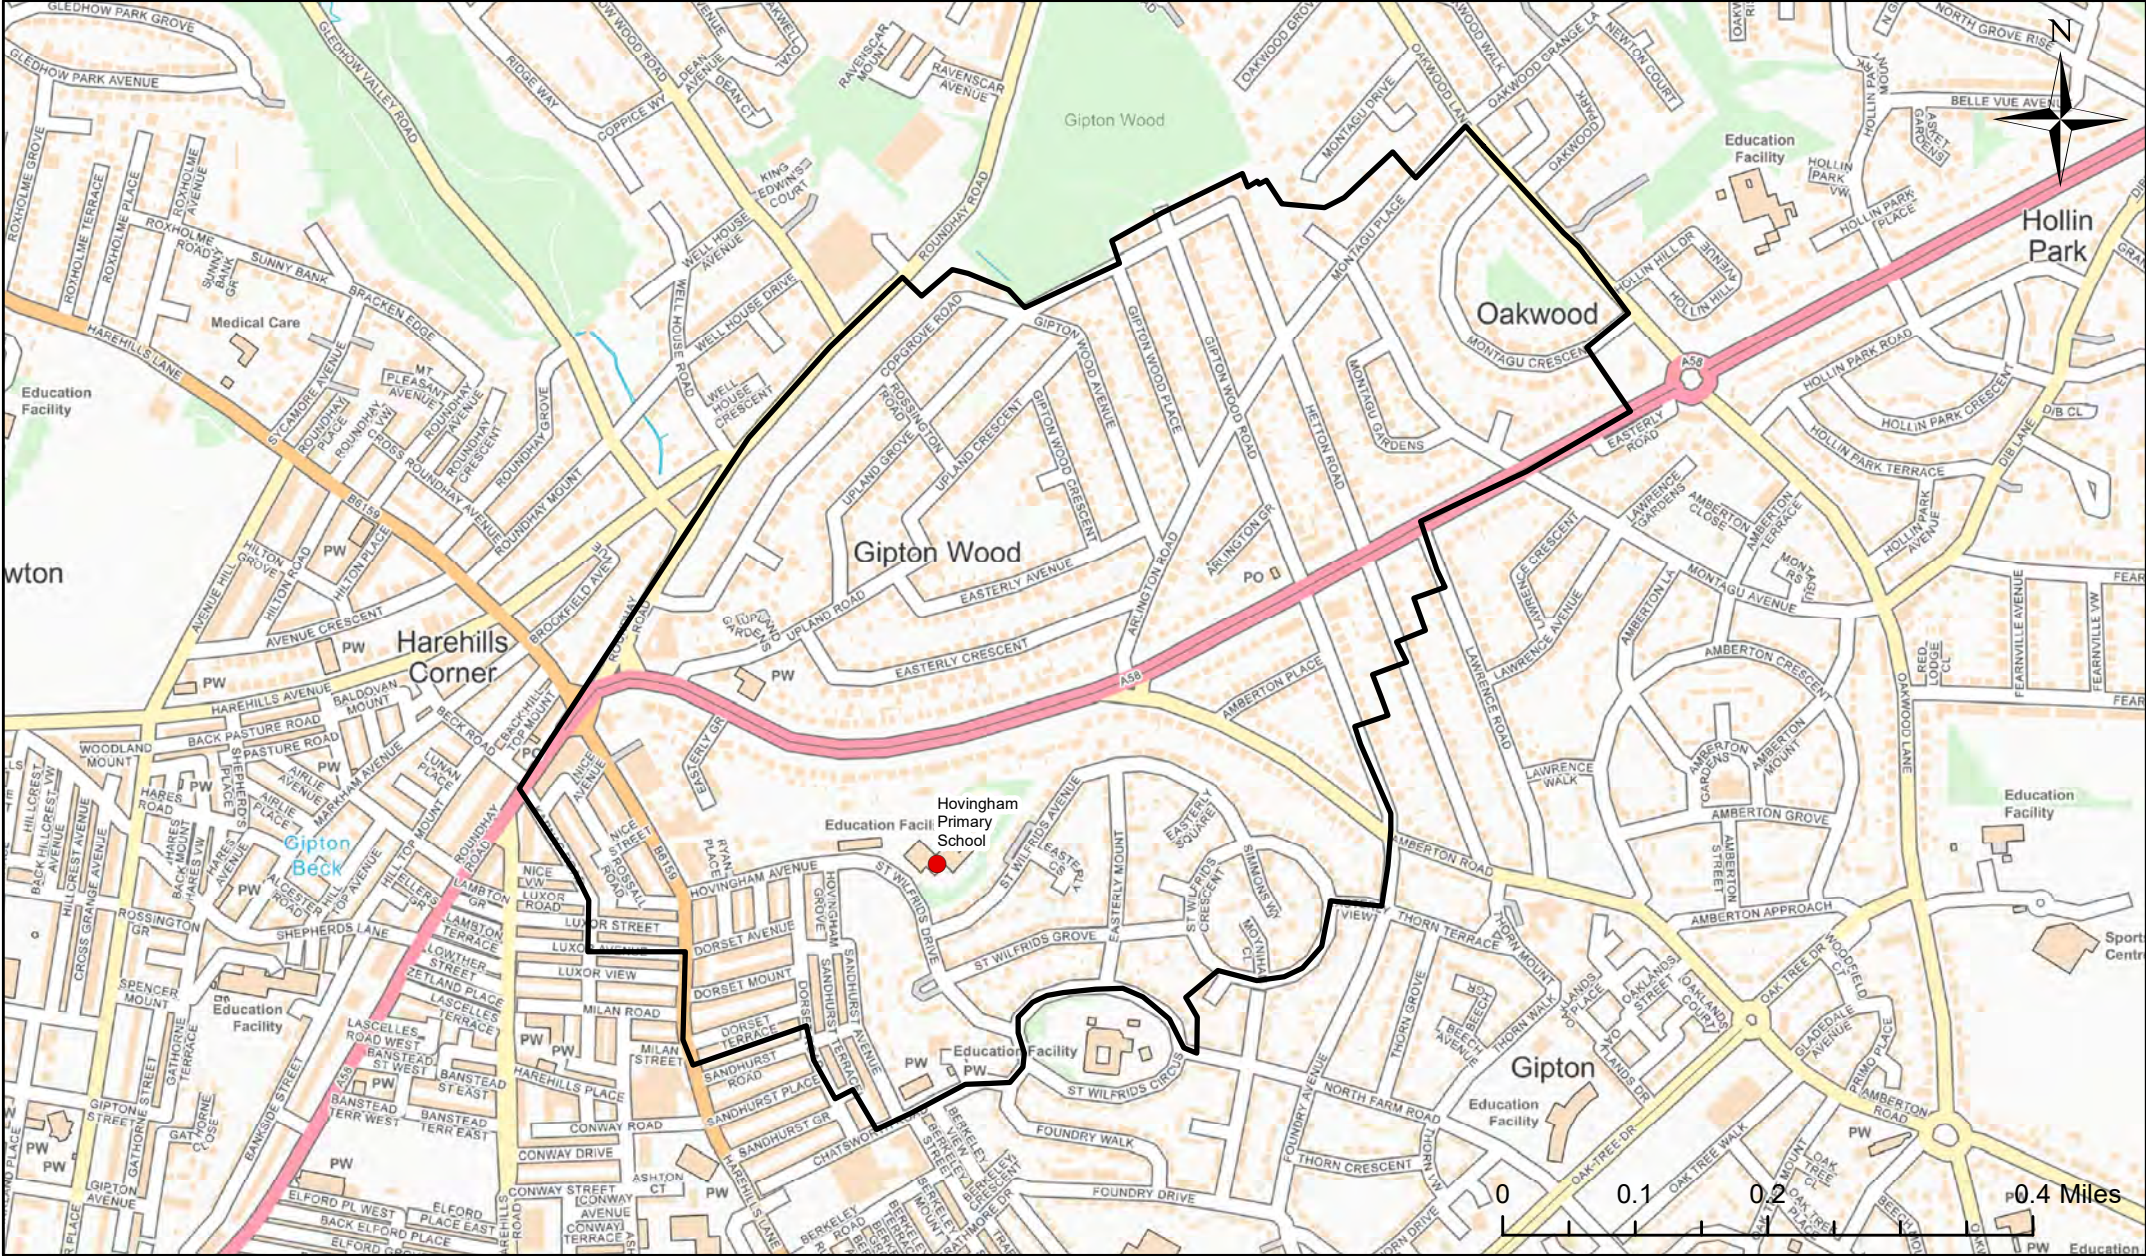

Hovingham Primary School Catchment Area

© Crown Copyright. Leeds City Council - 100019567 (2022)
This map produced by the Children's Performance Service, Children's Services, Leeds City Council.

Applicants living in the catchment priority area are not guaranteed a place, but their application would meet the catchment priority of the school's admission policy.
You can look up your individual address at www.leeds.gov.uk/apply to check if it has any priority.