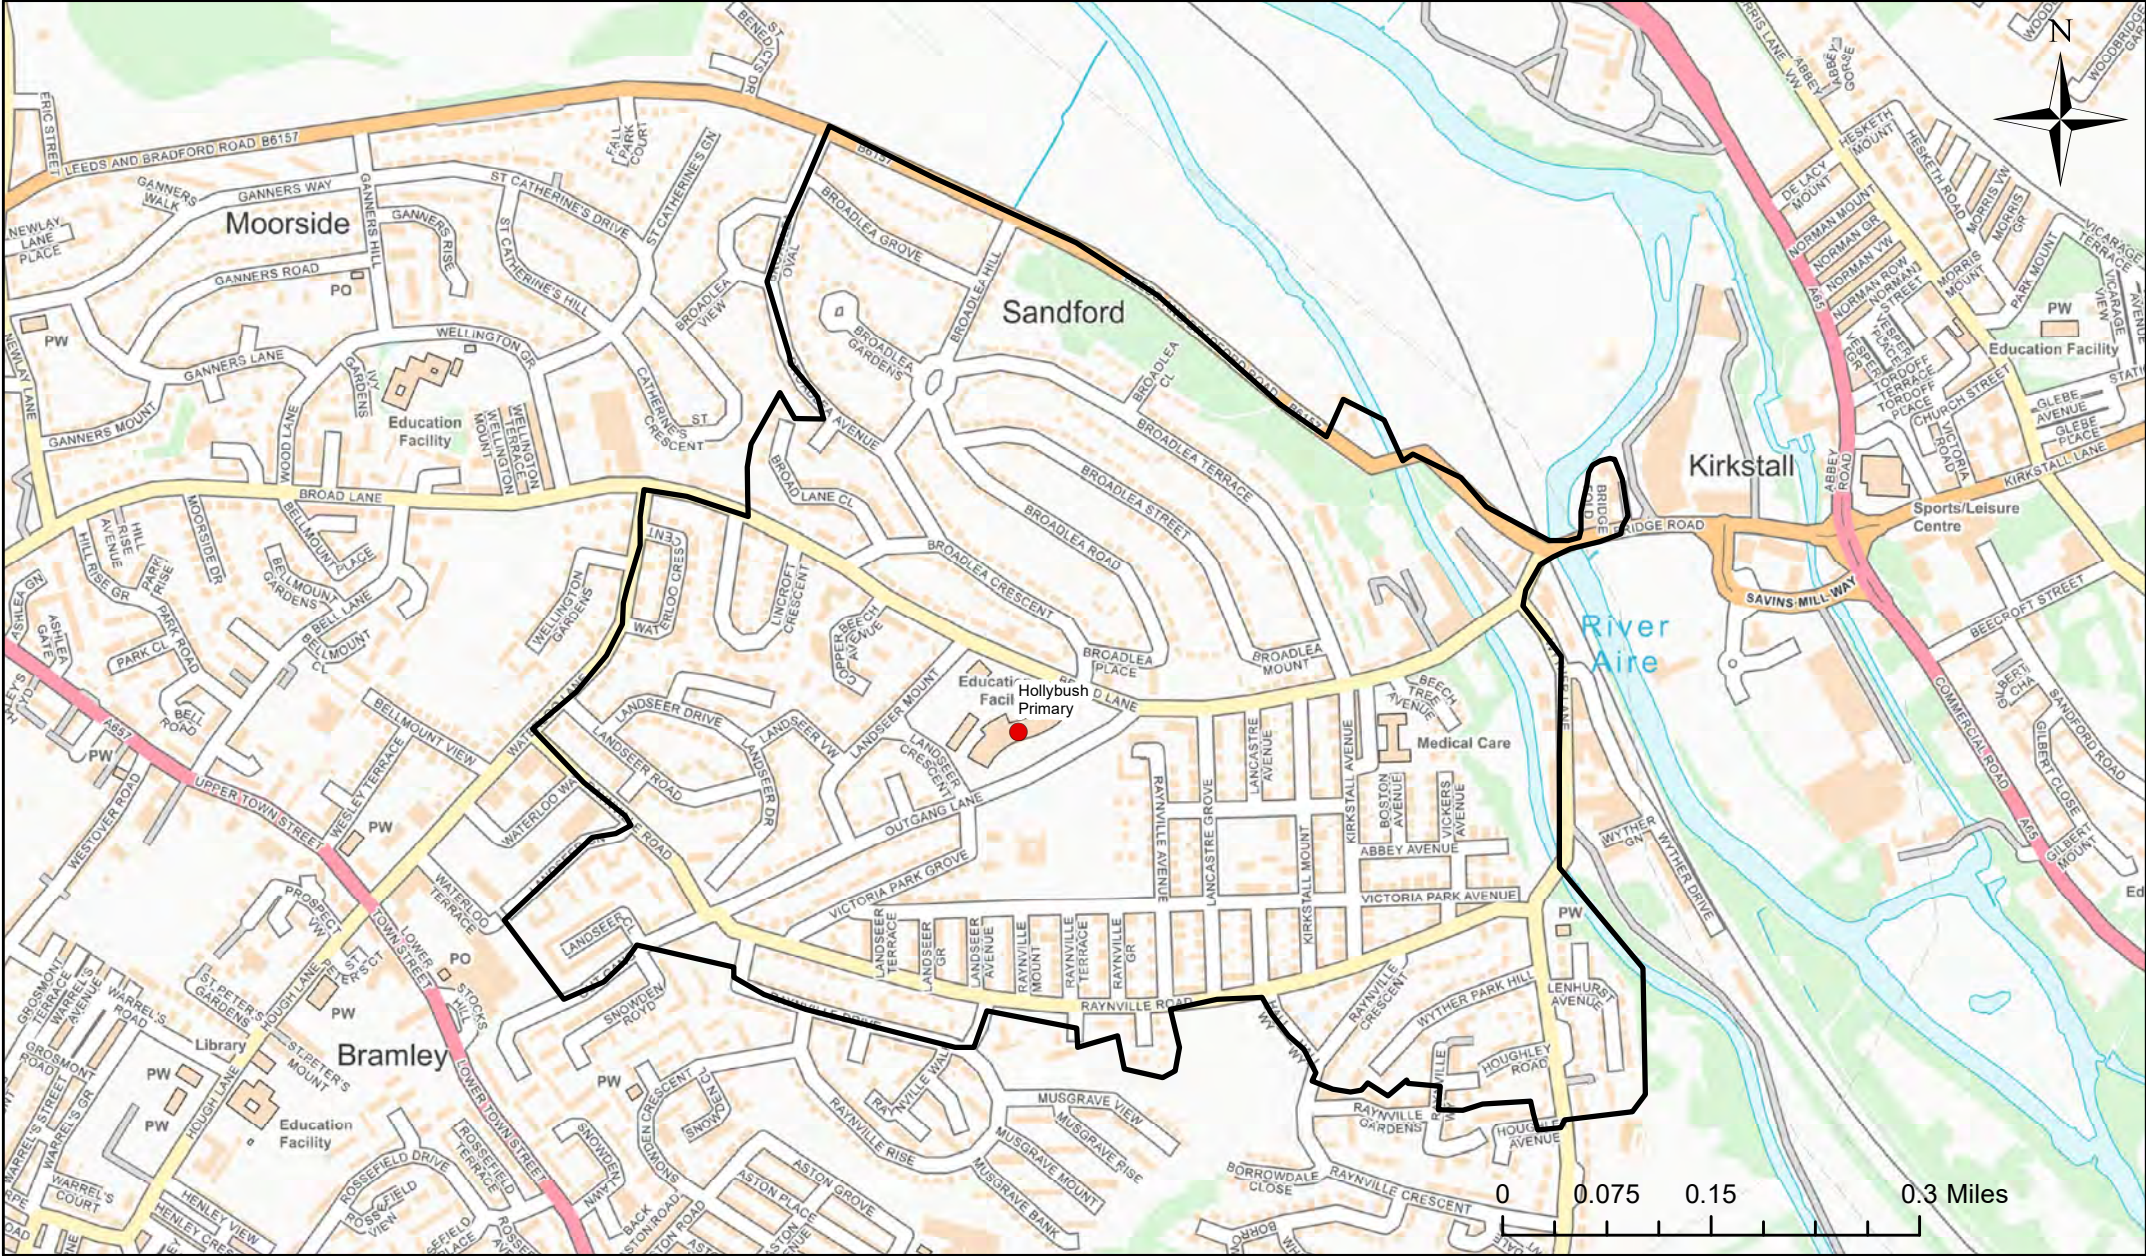

Hollybush Primary Catchment Area

© Crown Copyright. Leeds City Council - 100019567 (2022)
This map produced by the Children's Performance Service, Children's Services, Leeds City Council.

Applicants living in the catchment priority area are not guaranteed a place, but their application would meet the catchment priority of the school's admission policy.

You can look up your individual address at www.leeds.gov.uk/apply to check if it has any priority.

Legend	
●	School
	Catchment Area