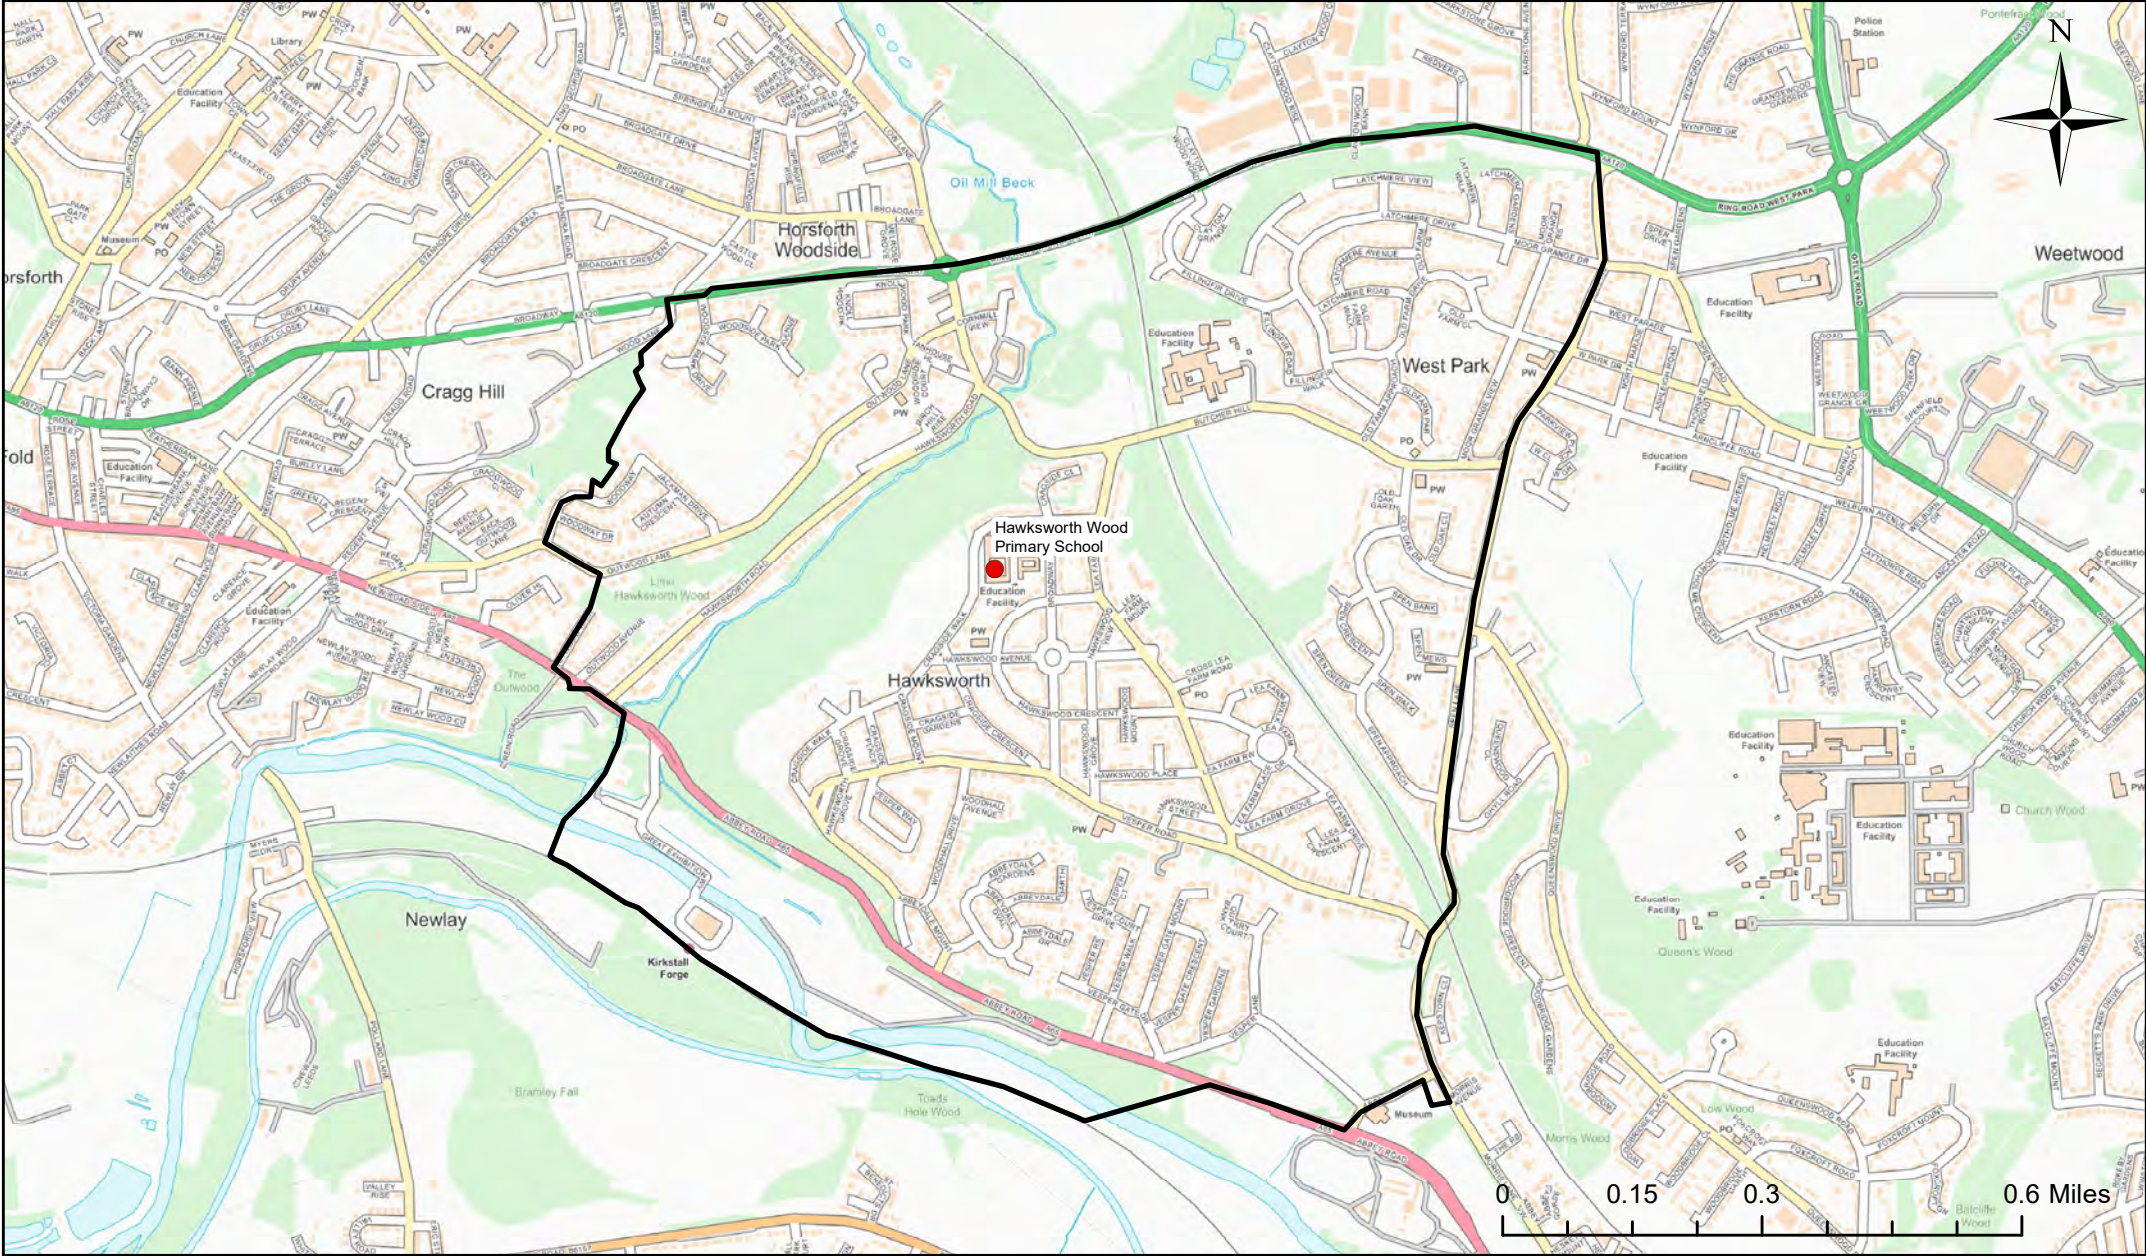

Hawthornth Wood Primary School Catchment Area

© Crown Copyright. Leeds City Council - 100019567 (2022)
This map produced by the Children's Performance Service, Children's Services, Leeds City Council.

Applicants living in the catchment priority area are not guaranteed a place, but their application would meet the catchment priority of the school's admission policy.
You can look up your individual address at www.leeds.gov.uk/apply to check if it has any priority.