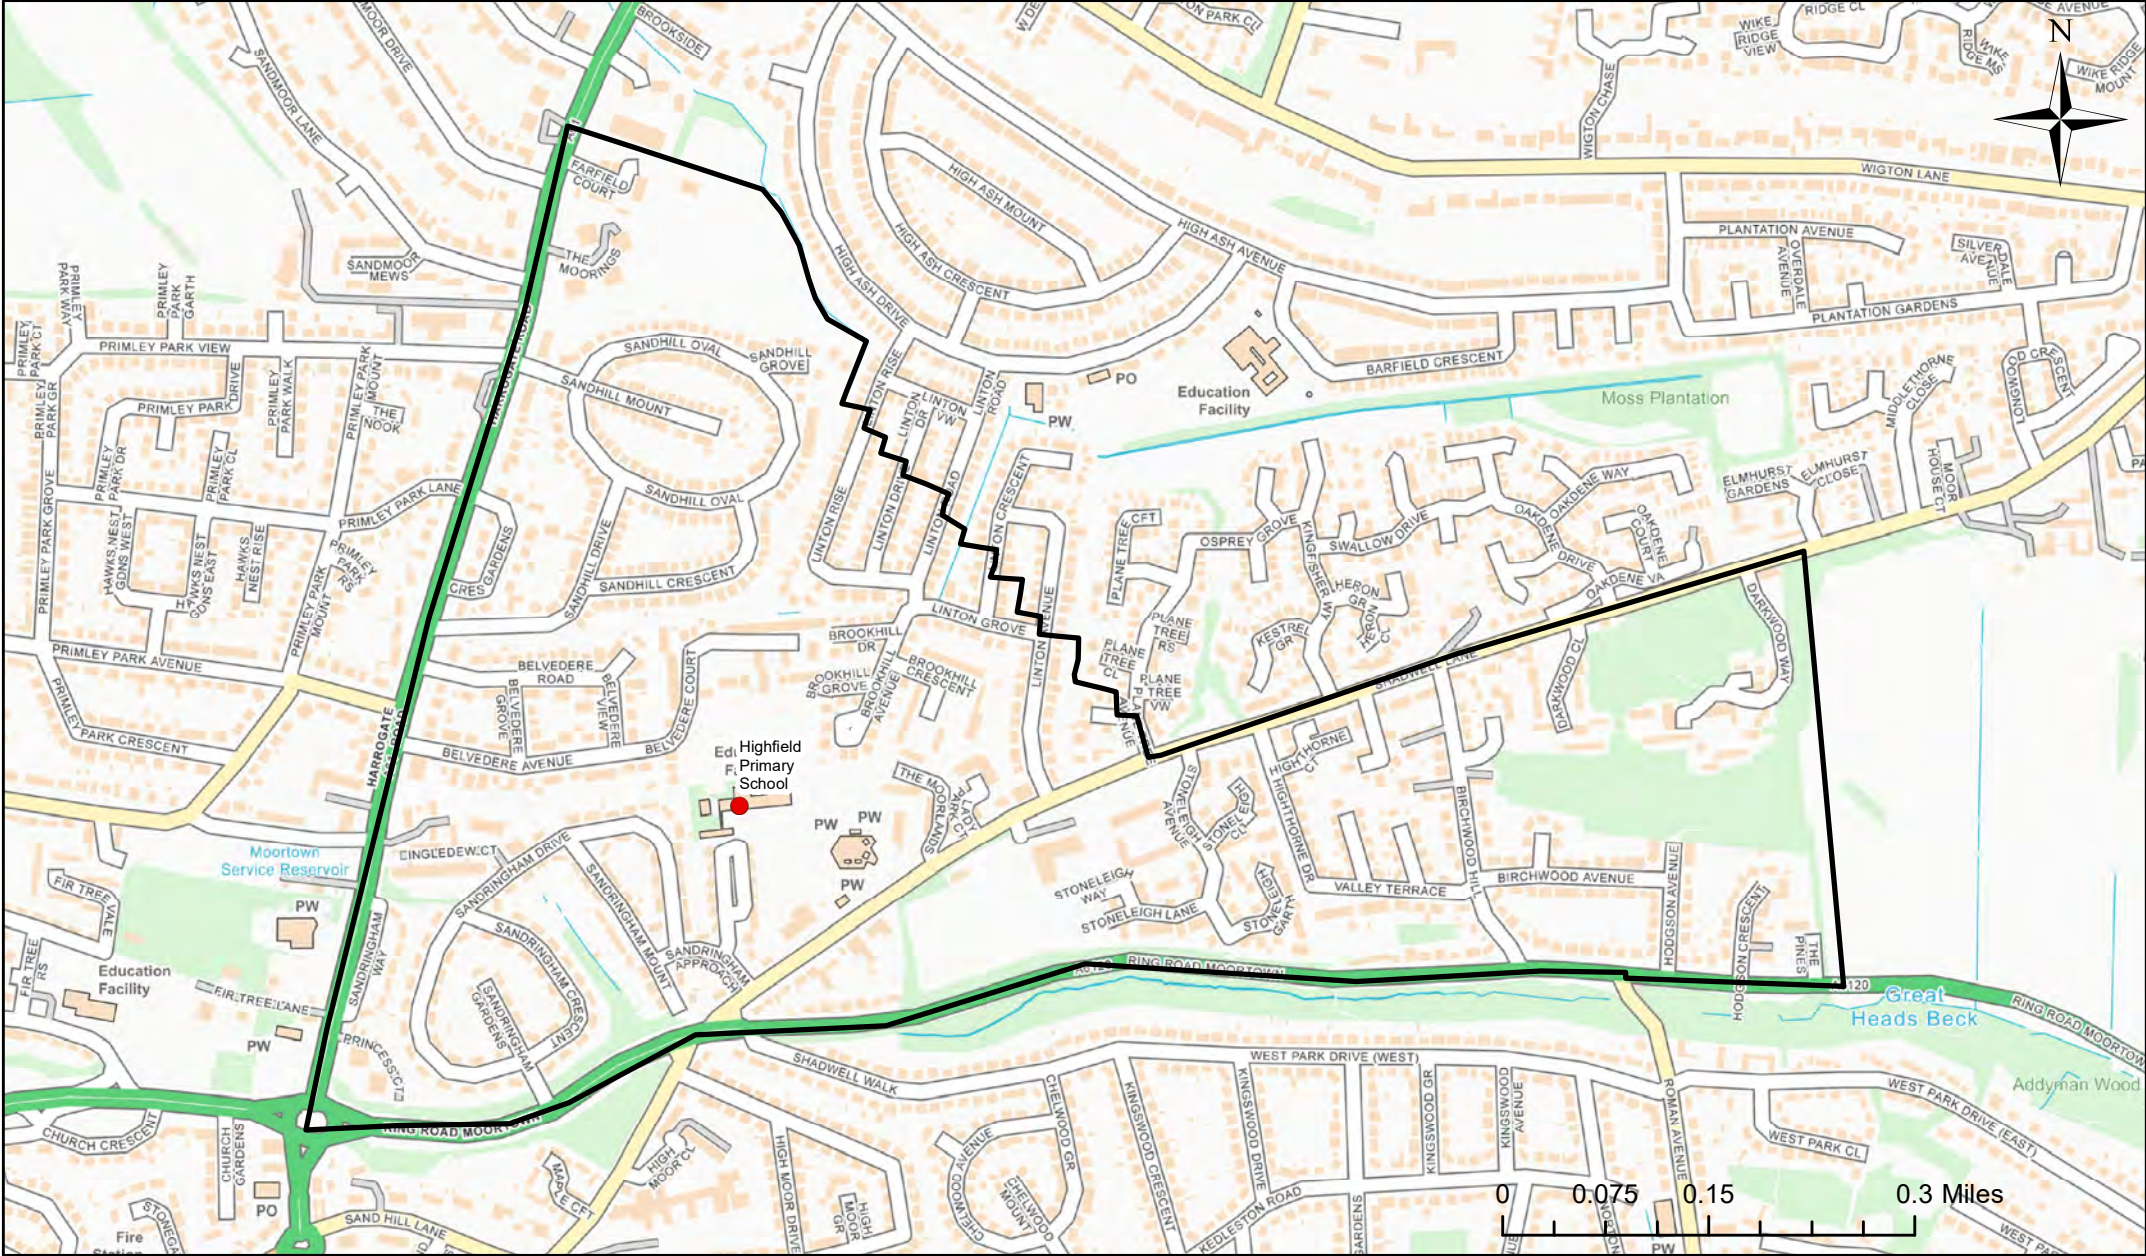

Highfield Primary School Catchment Area

© Crown Copyright. Leeds City Council - 100019567 (2022)
This map produced by the Children's Performance Service, Children's Services, Leeds City Council.

You can look up your individual address at www.leeds.gov.uk/apply to check if it has any priority.

Legend	
●	School
	Catchment Area