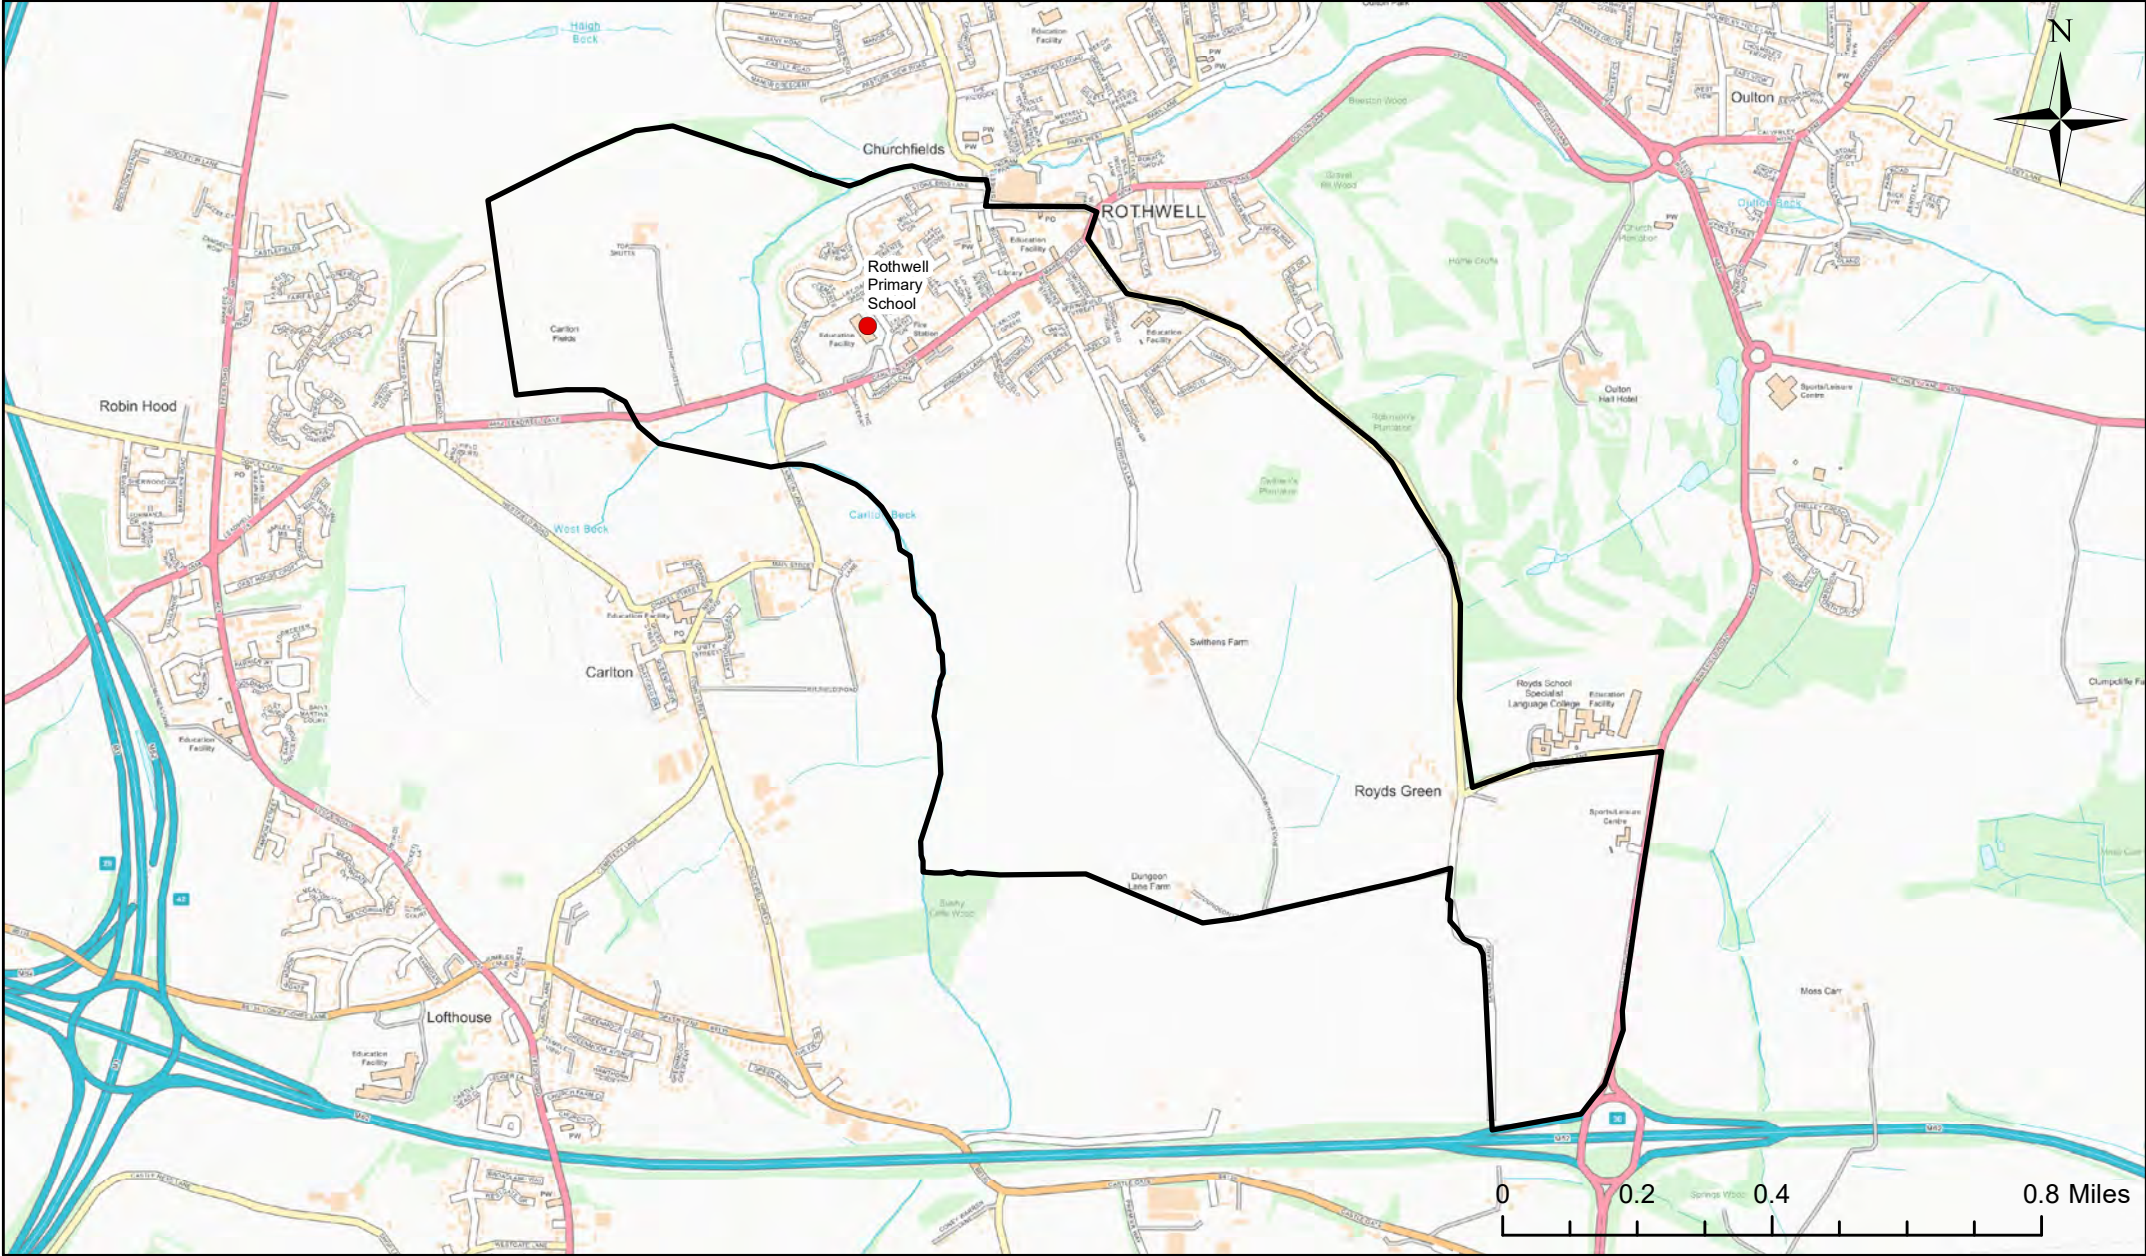

Rothwell Primary School Catchment Area

© Crown Copyright. Leeds City Council - 100019567 (2022)
This map produced by the Children's Performance Service, Children's Services, Leeds City Council.

Applicants living in the catchment priority area are not guaranteed a place, but their application would meet the catchment priority of the school's admission policy.
You can look up your individual address at www.leeds.gov.uk/apply to check if it has any priority.

Legend

- School
- Catchment Area