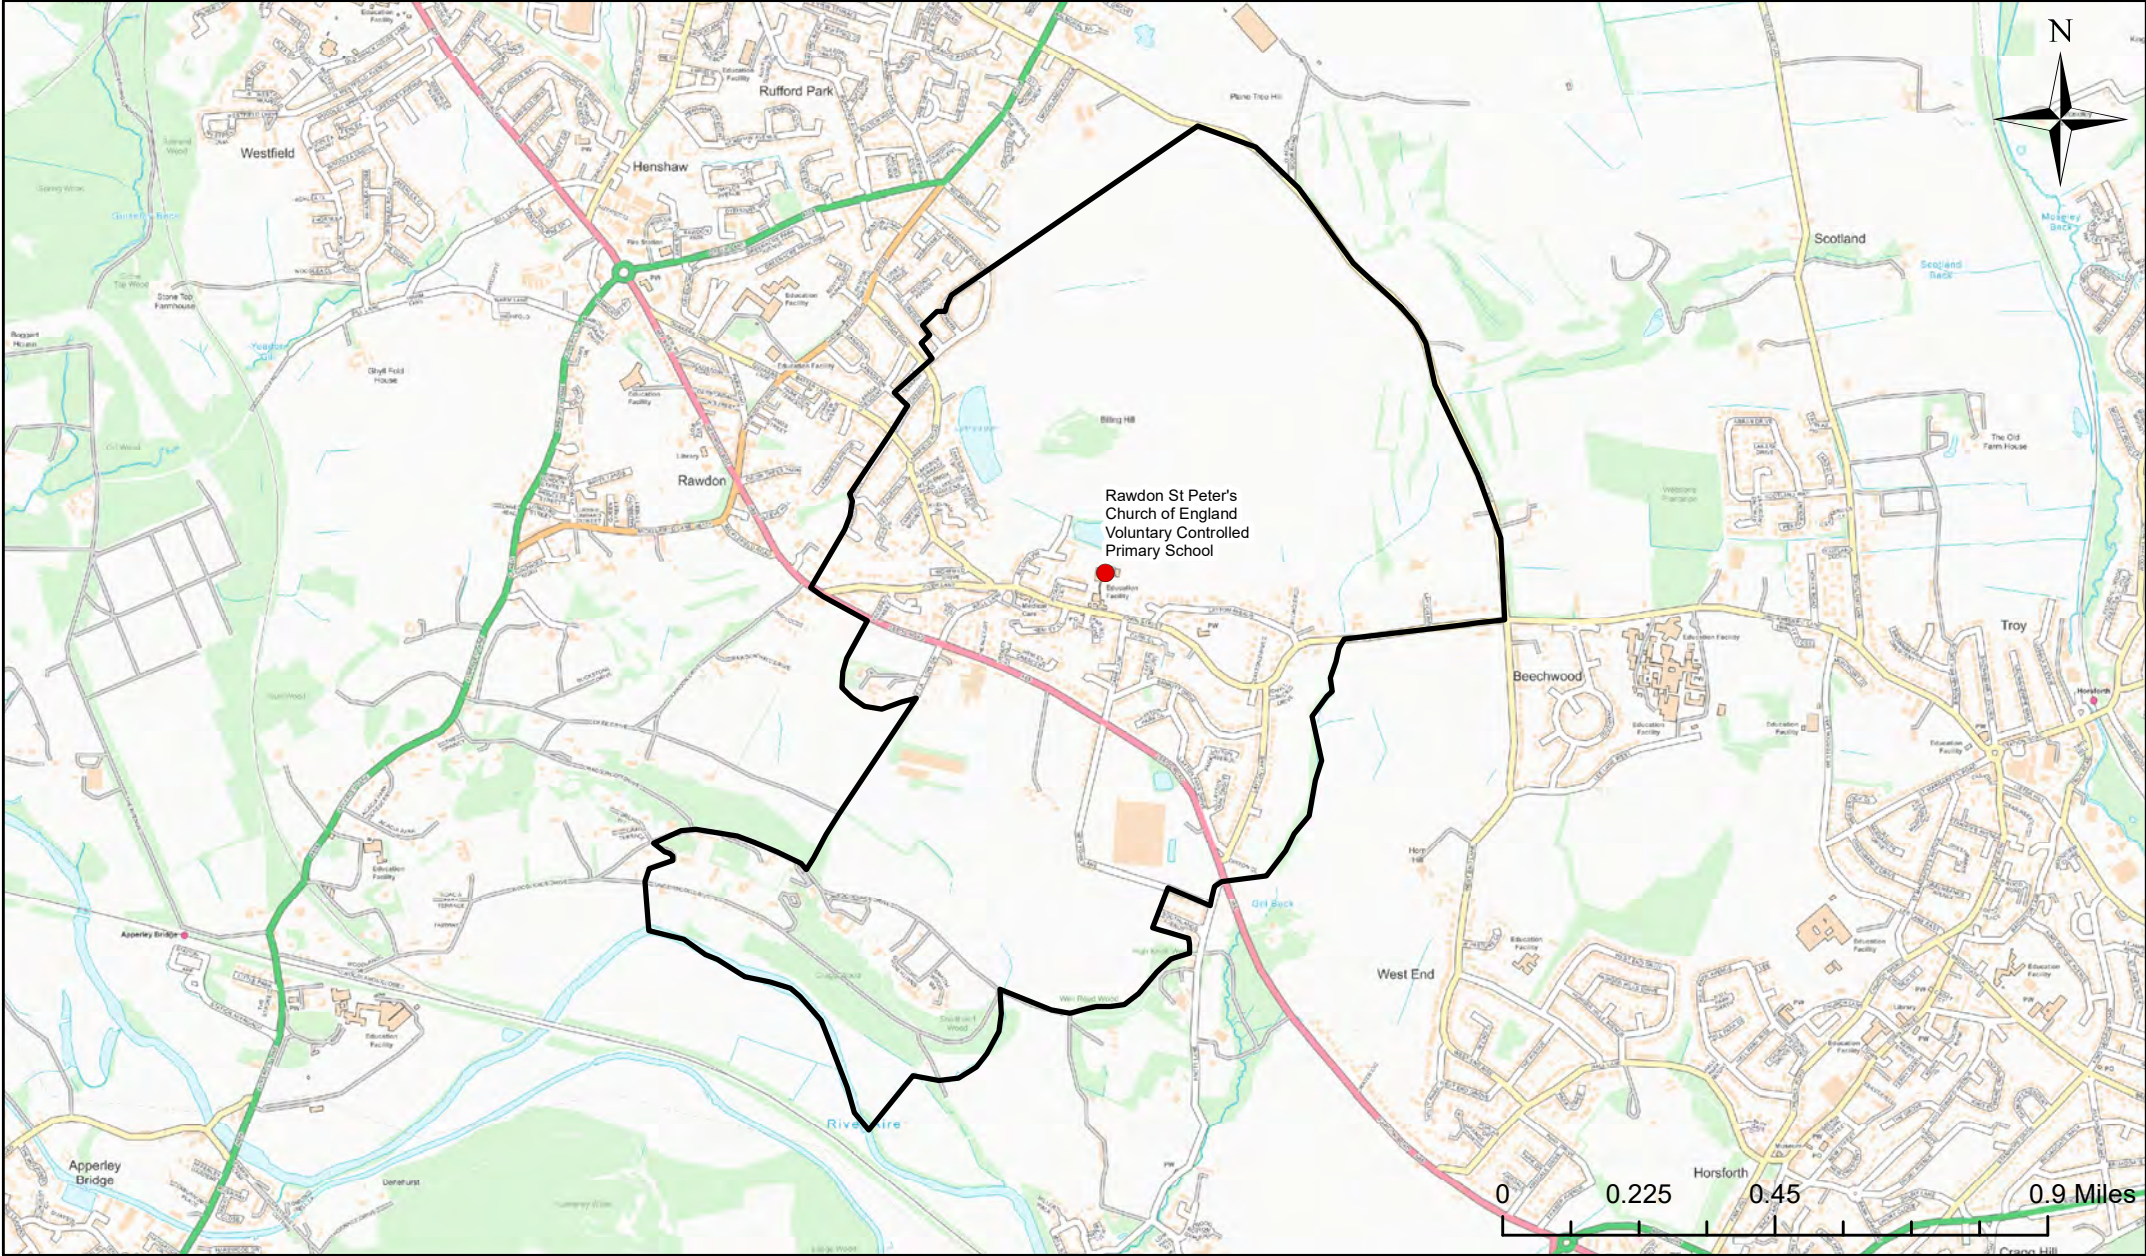

Rawdon St Peter's Church of England Voluntary Controlled Primary School Catchment Area

© Crown Copyright. Leeds City Council - 100019567 (2022)
This map produced by the Children's Performance Service, Children's Services, Leeds City Council.

Applicants living in the catchment priority area are not guaranteed a place, but their application would meet the catchment priority of the school's admission policy.
You can look up your individual address at www.leeds.gov.uk/apply to check if it has any priority.

Legend

- School
- Catchment Area