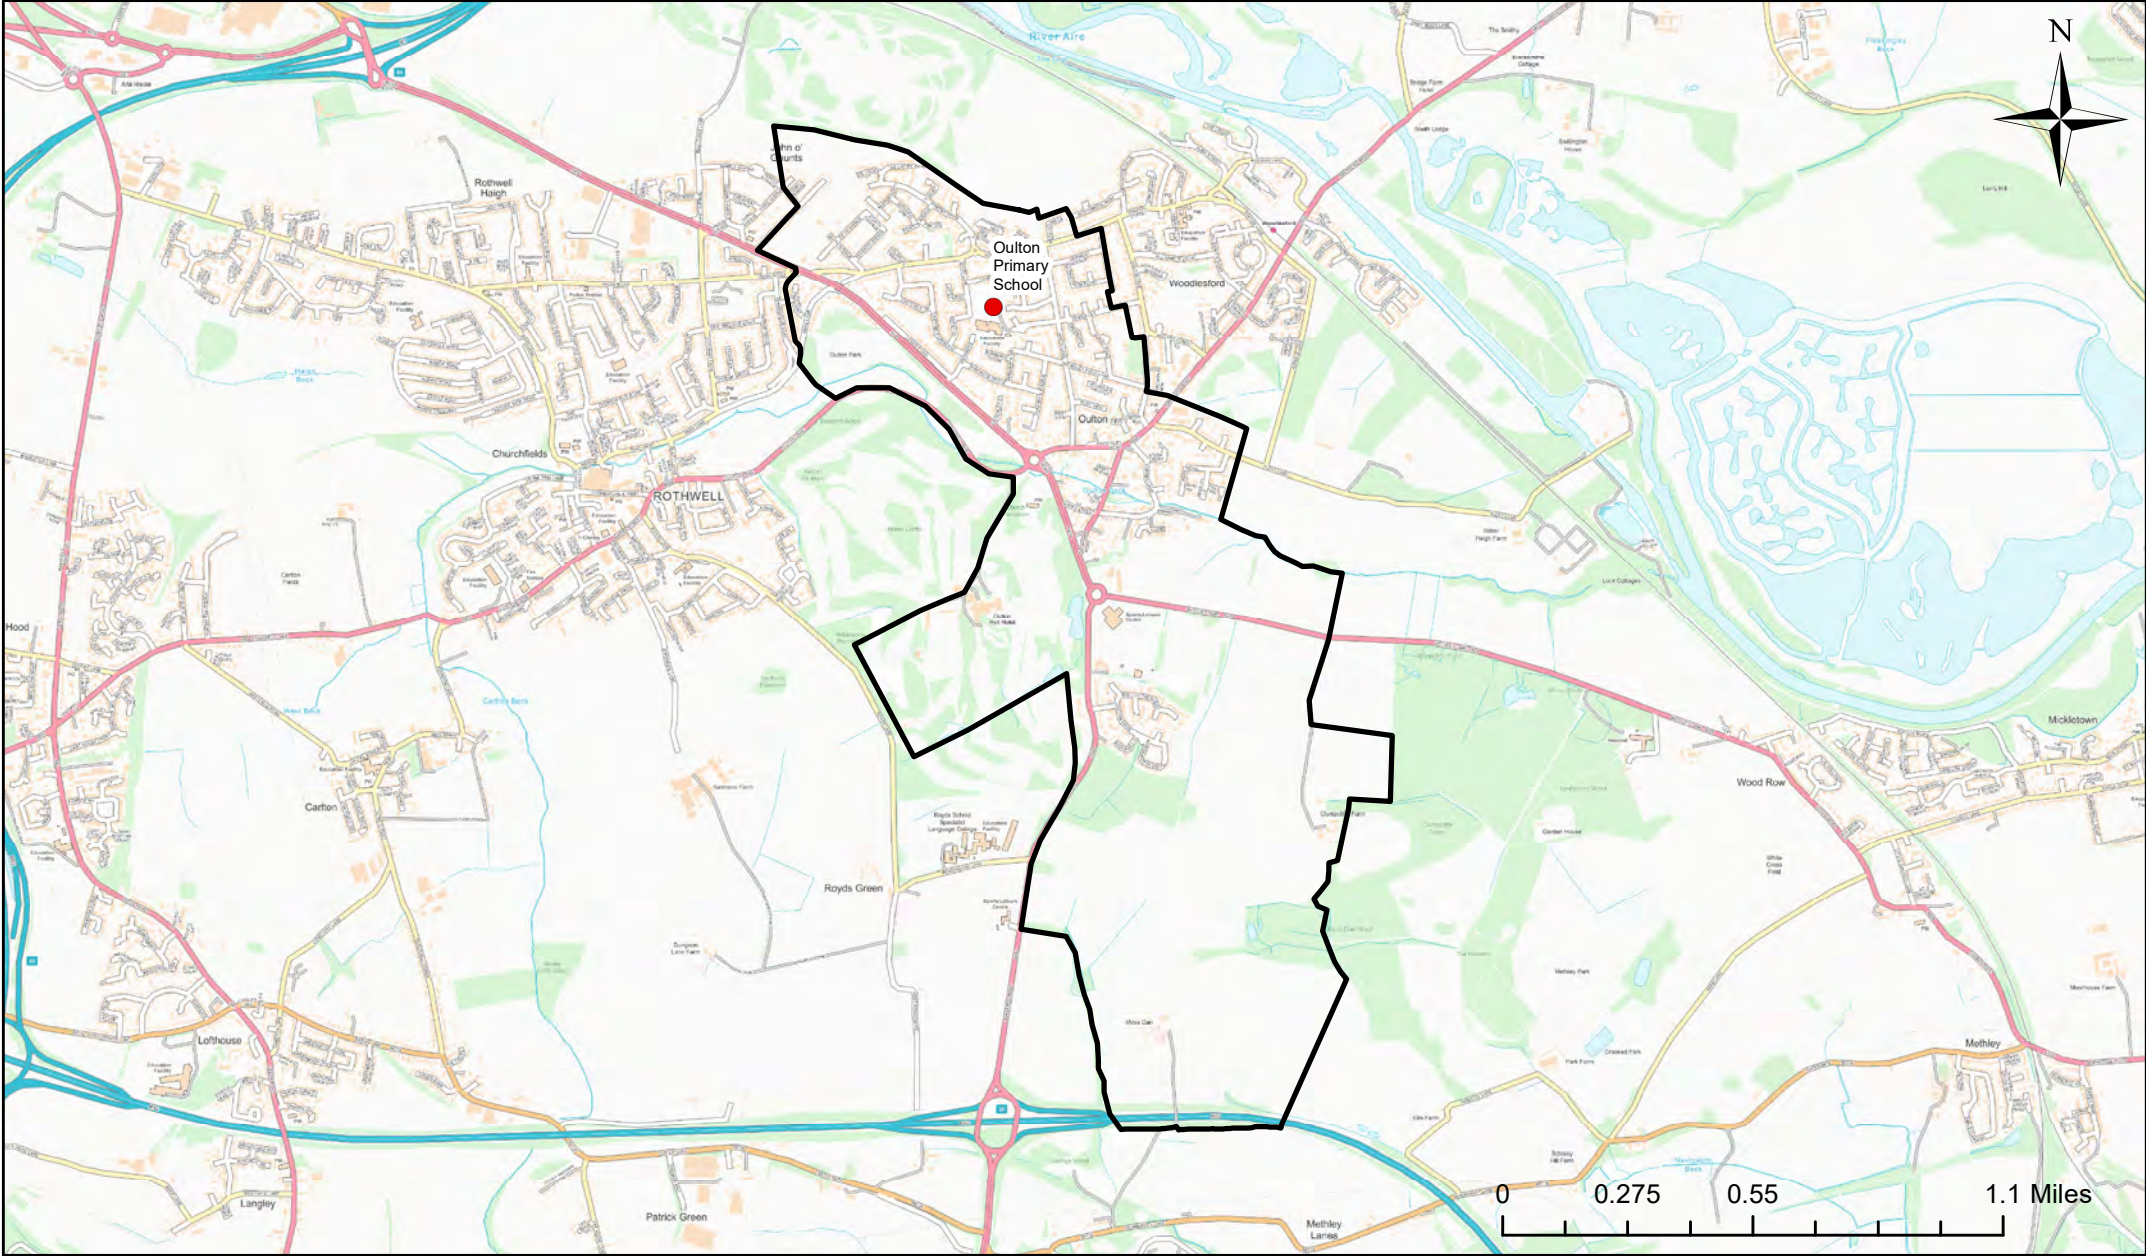

Oulton Primary School Catchment Area

© Crown Copyright. Leeds City Council - 100019567 (2022)
This map produced by the Children's Performance Service, Children's Services, Leeds City Council.

Applicants living in the catchment priority area are not guaranteed a place, but their application would meet the catchment priority of the school's admission policy.
You can look up your individual address at www.leeds.gov.uk/apply to check if it has any priority.