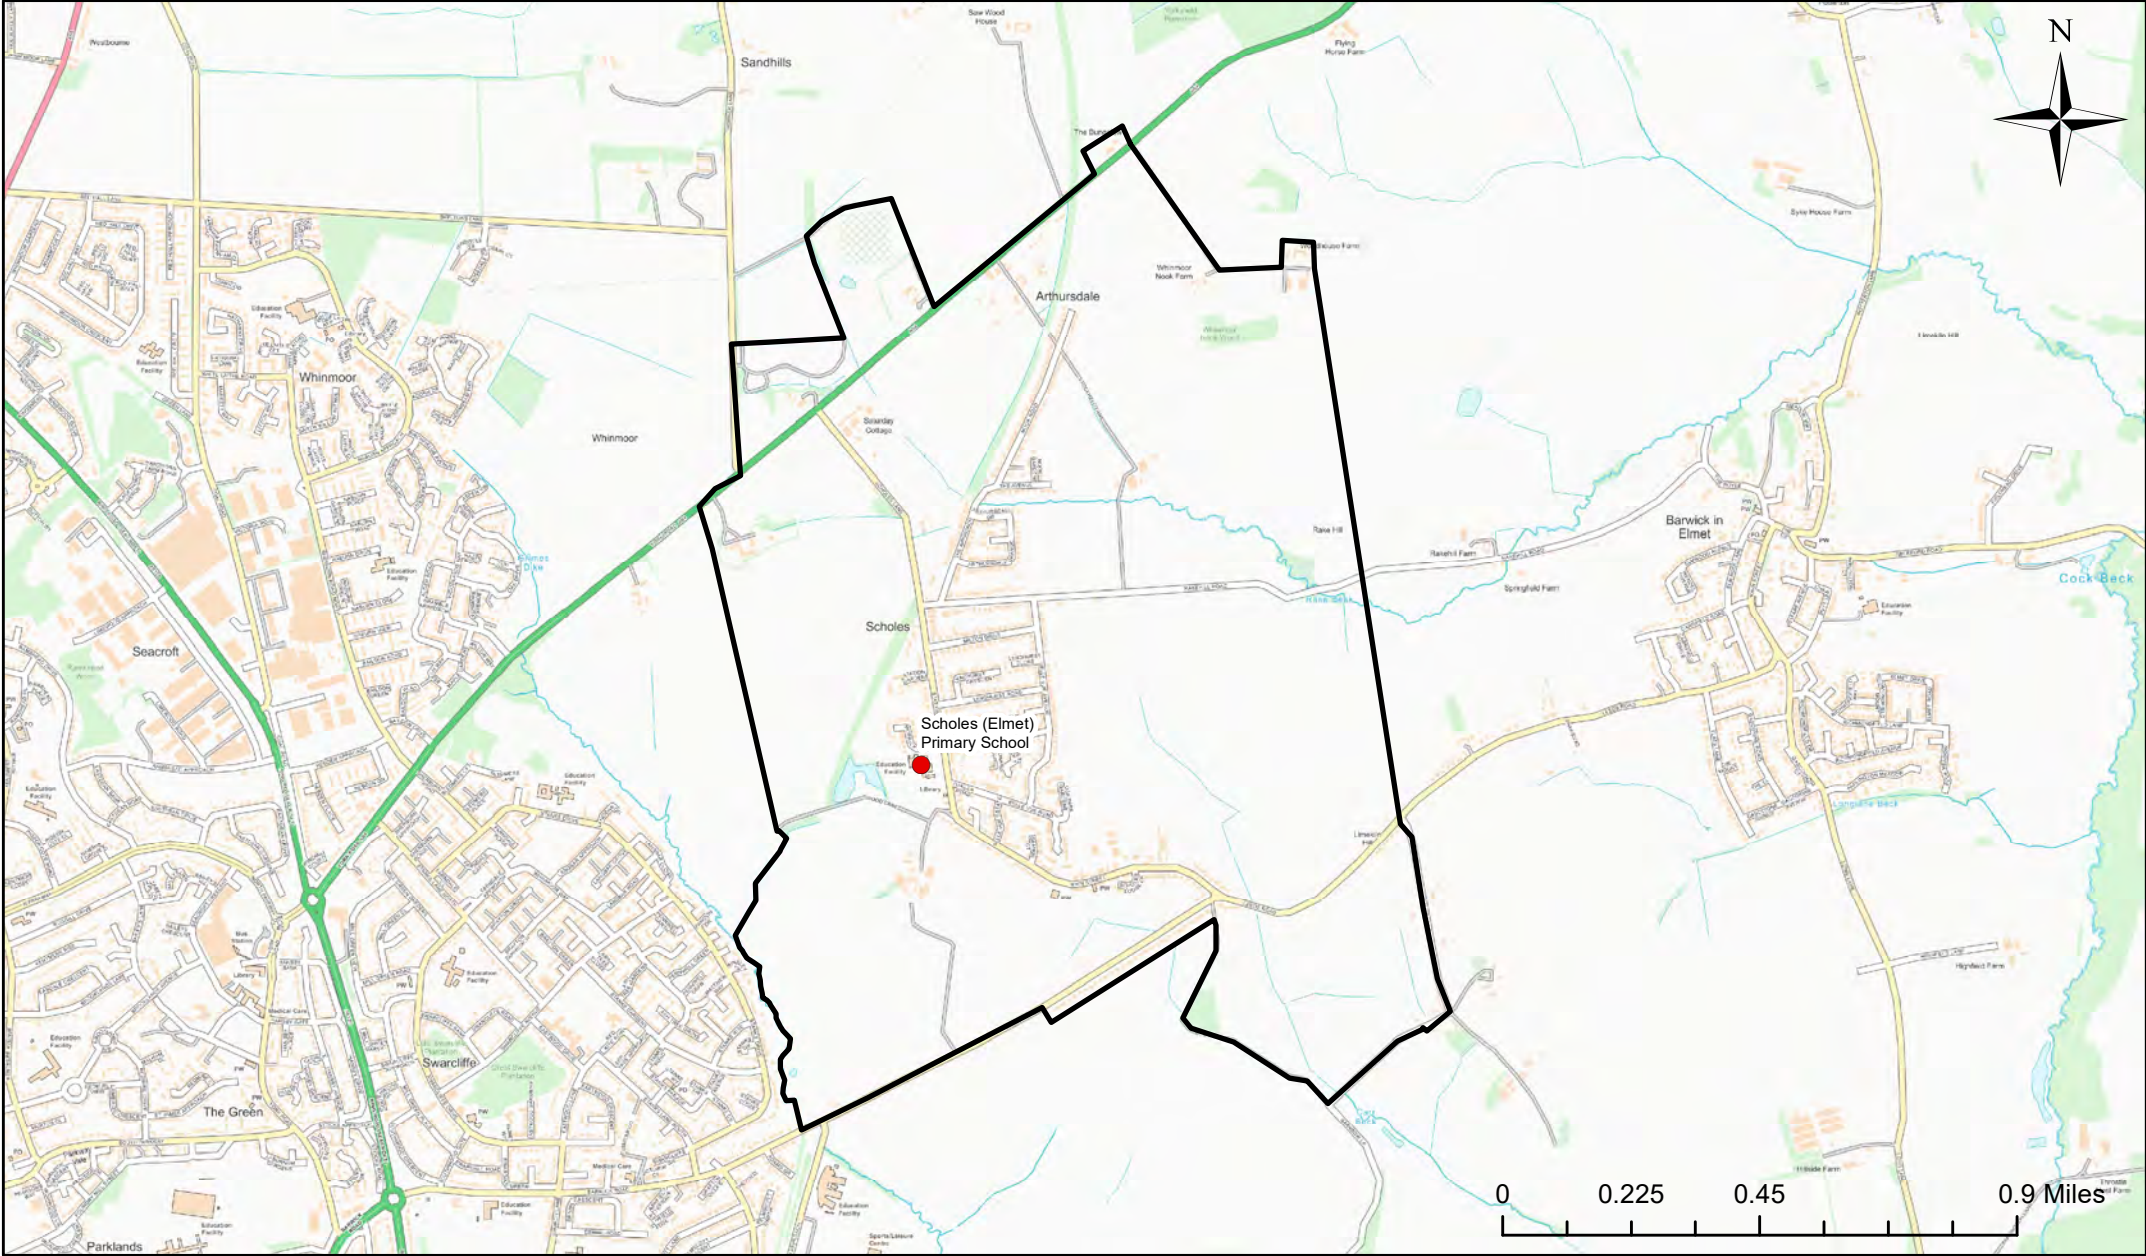

Scholes (Elmet) Primary School Catchment Area

© Crown Copyright. Leeds City Council - 100019567 (2022)
This map produced by the Children's Performance Service, Children's Services, Leeds City Council.

Applicants living in the catchment priority area are not guaranteed a place, but their application would meet the catchment priority of the school's admission policy.
You can look up your individual address at www.leeds.gov.uk/apply to check if it has any priority.

Legend

- School
- Catchment Area