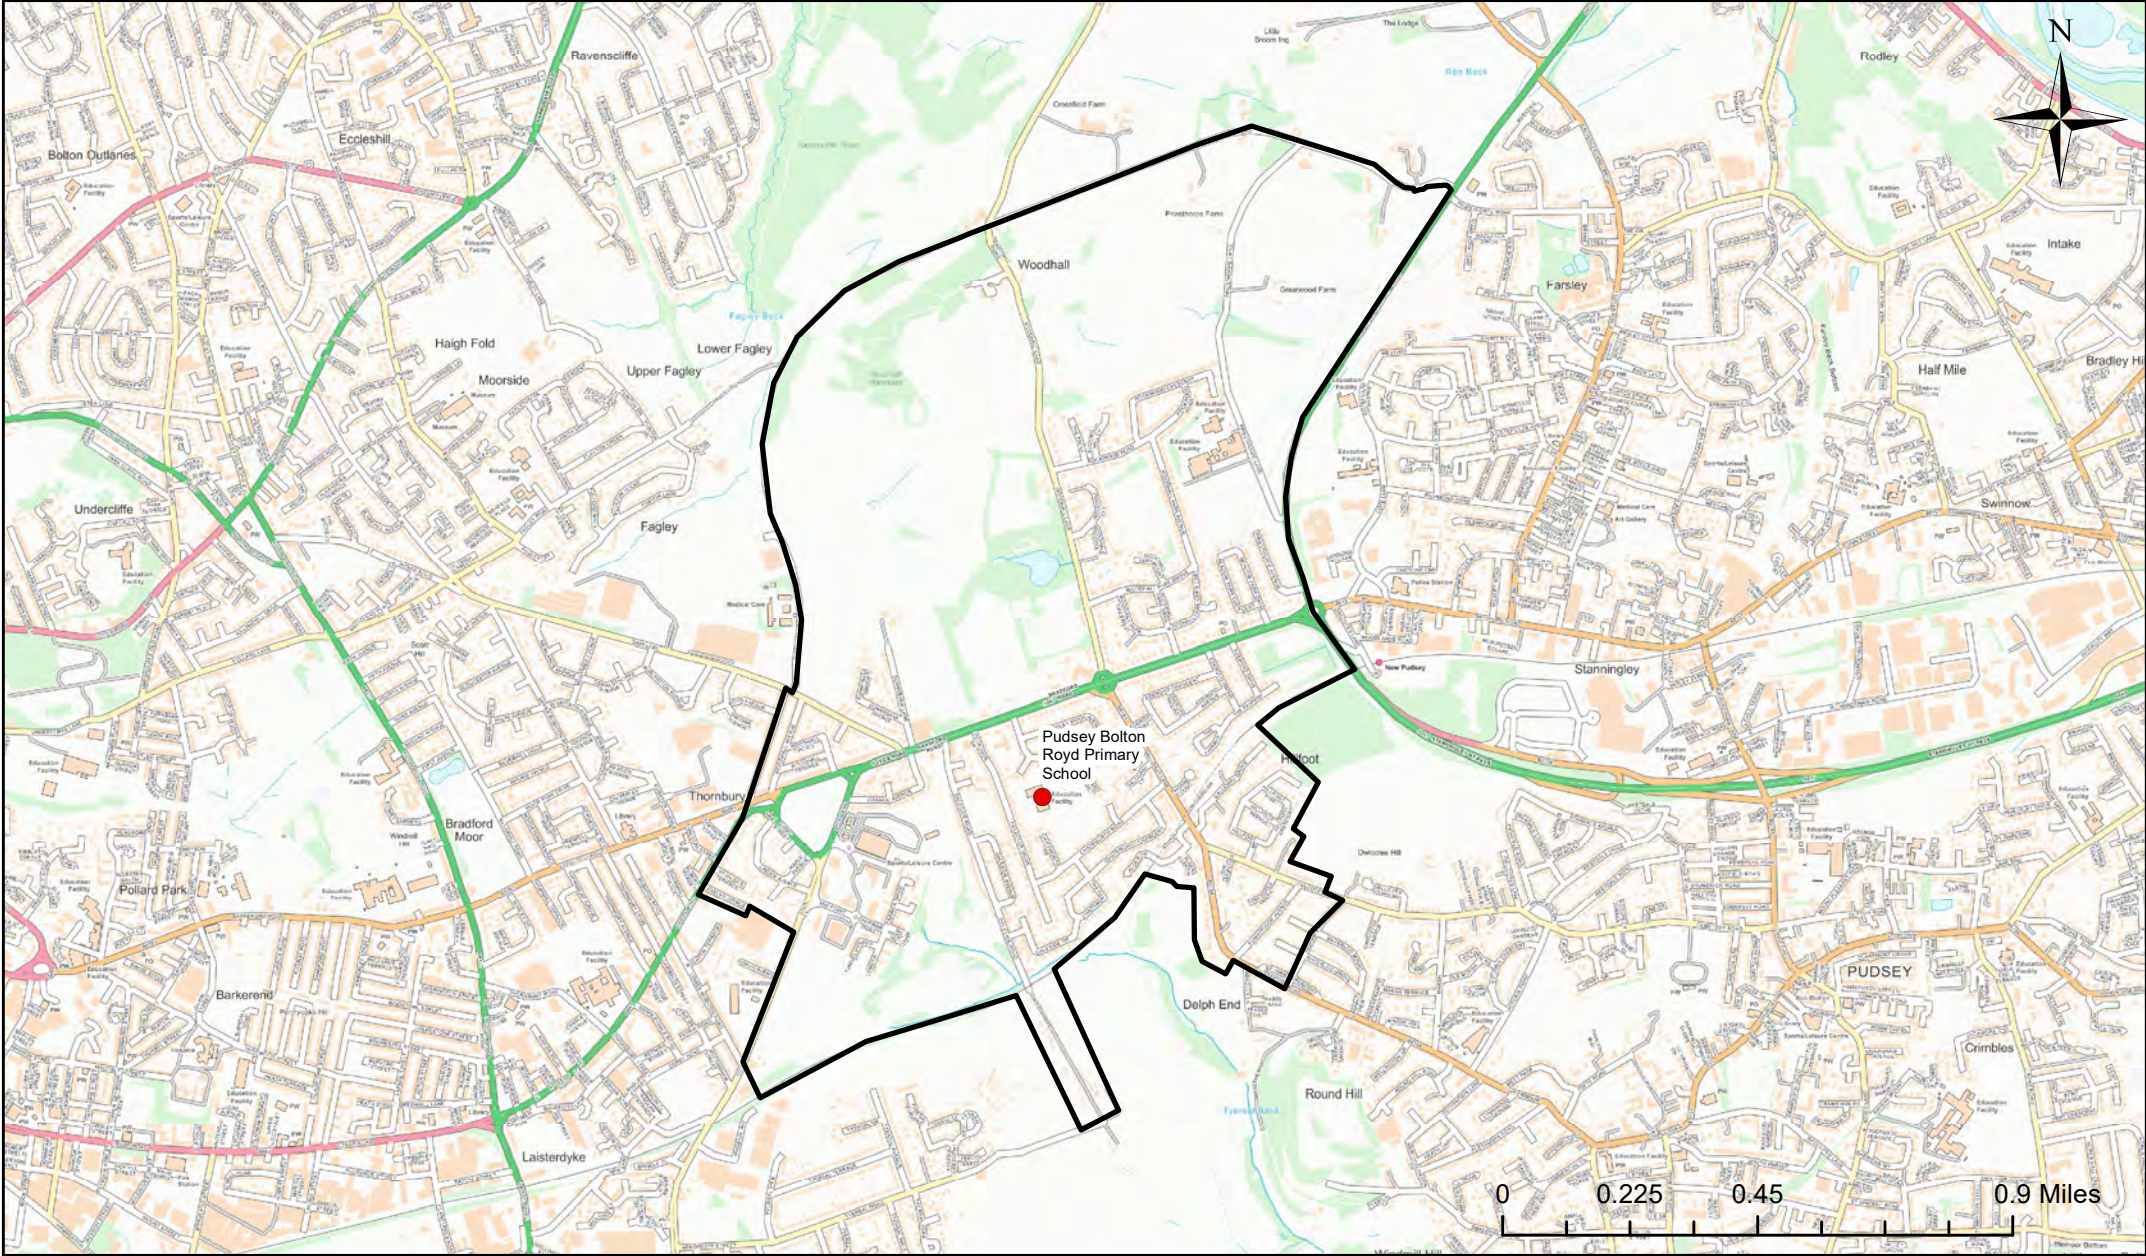

Pudsey Bolton Royd Primary School Catchment Area

© Crown Copyright. Leeds City Council - 100019567 (2022)
This map produced by the Children's Performance Service, Children's Services, Leeds City Council.

Applicants living in the catchment priority area are not guaranteed a place, but their application would meet the catchment priority of the school's admission policy.
You can look up your individual address at www.leeds.gov.uk/apply to check if it has any priority.

Legend

- School
- Catchment Area