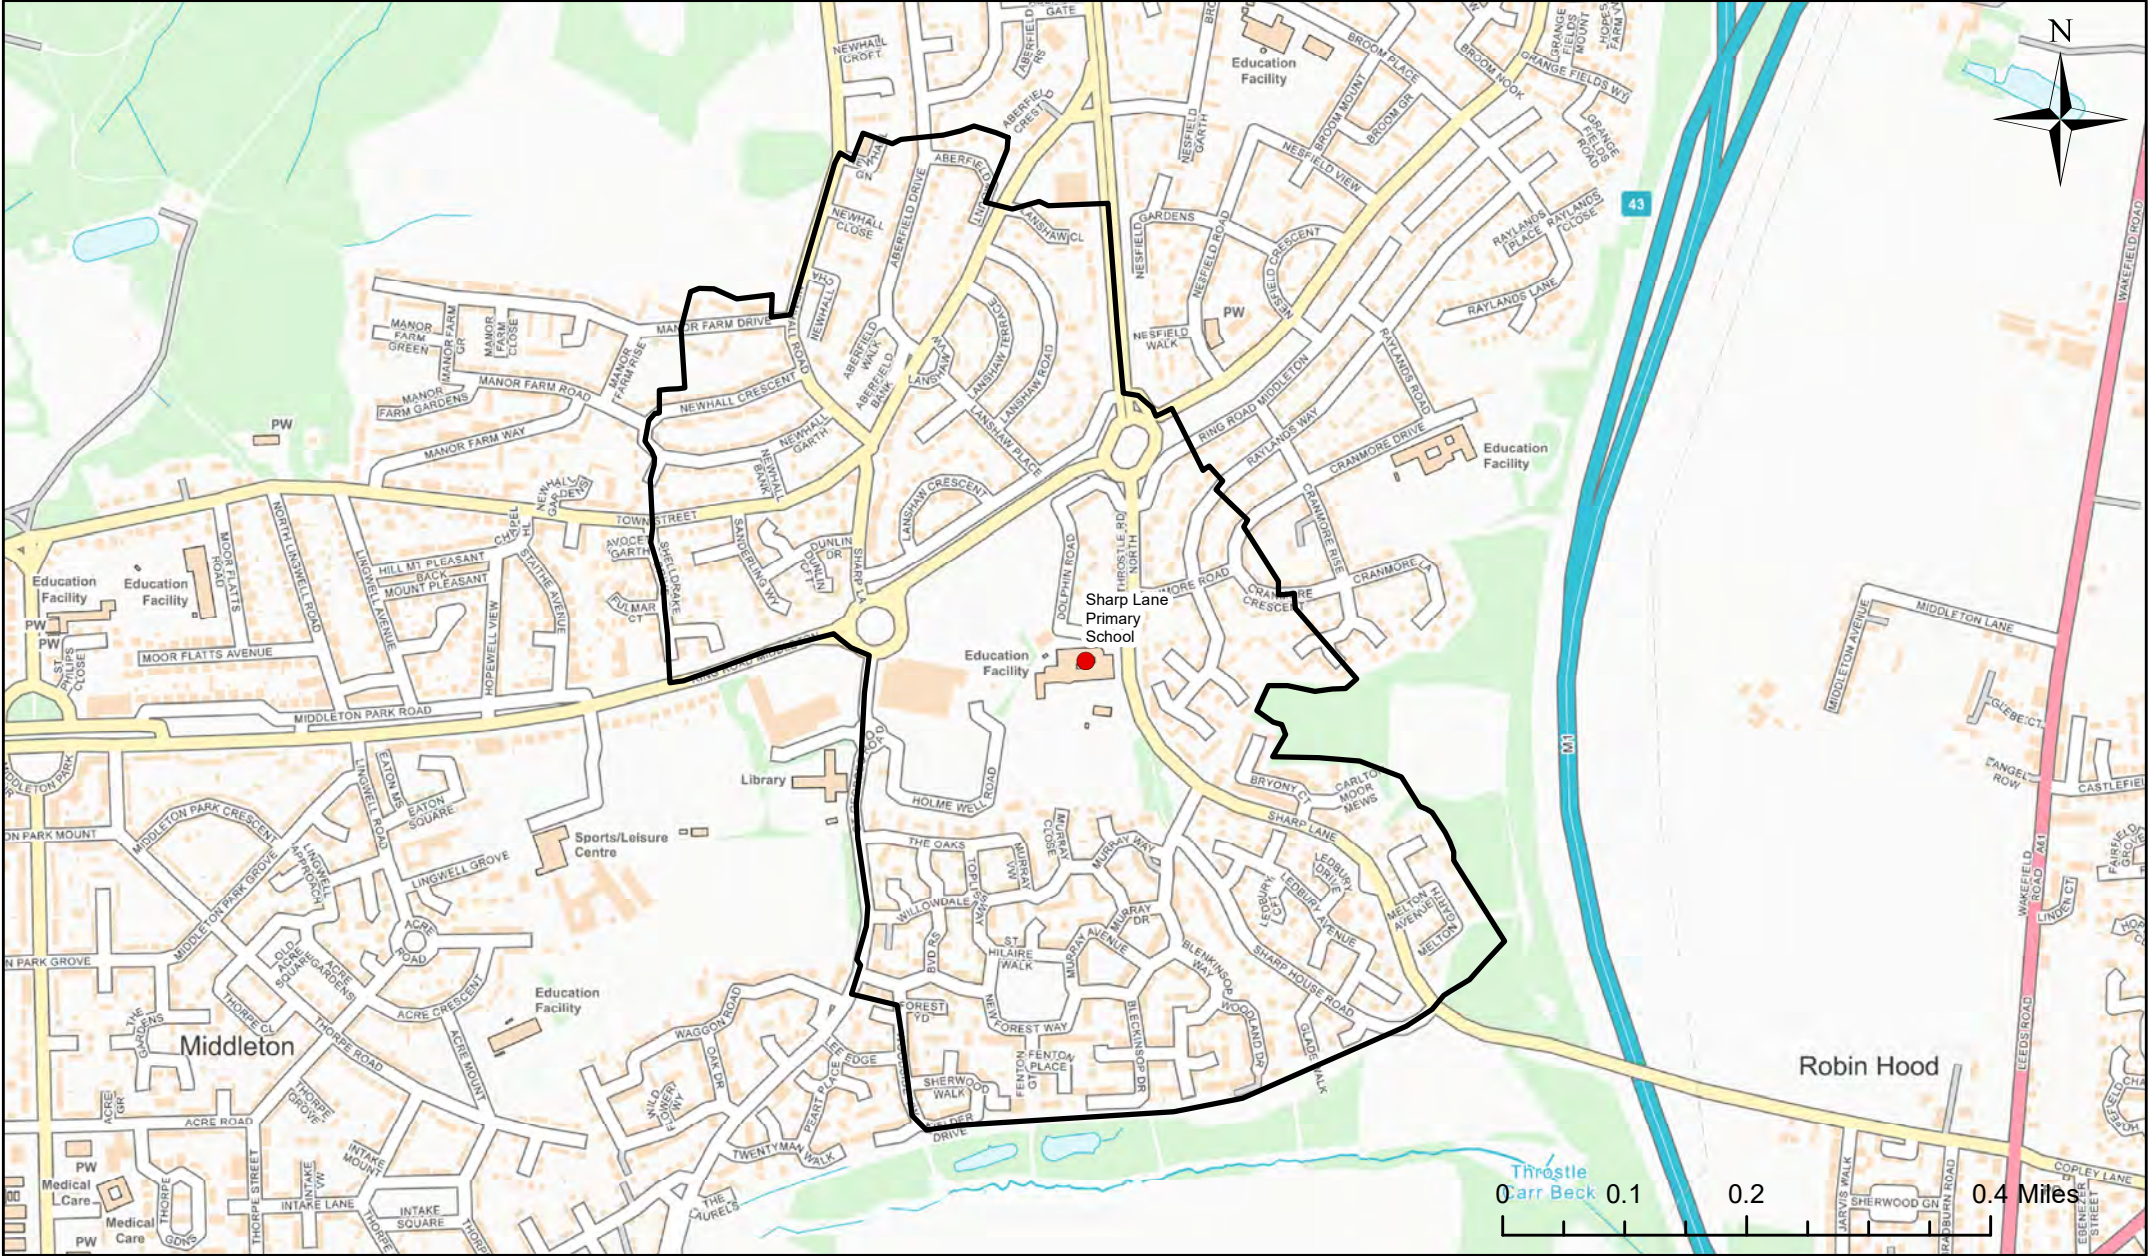

Sharp Lane Primary School Catchment Area

© Crown Copyright. Leeds City Council - 100019567 (2022)
This map produced by the Children's Performance Service, Children's Services, Leeds City Council.

Applicants living in the catchment priority area are not guaranteed a place, but their application would meet the catchment priority of the school's admission policy.
You can look up your individual address at www.leeds.gov.uk/apply to check if it has any priority.

Legend

- School
- Catchment Area