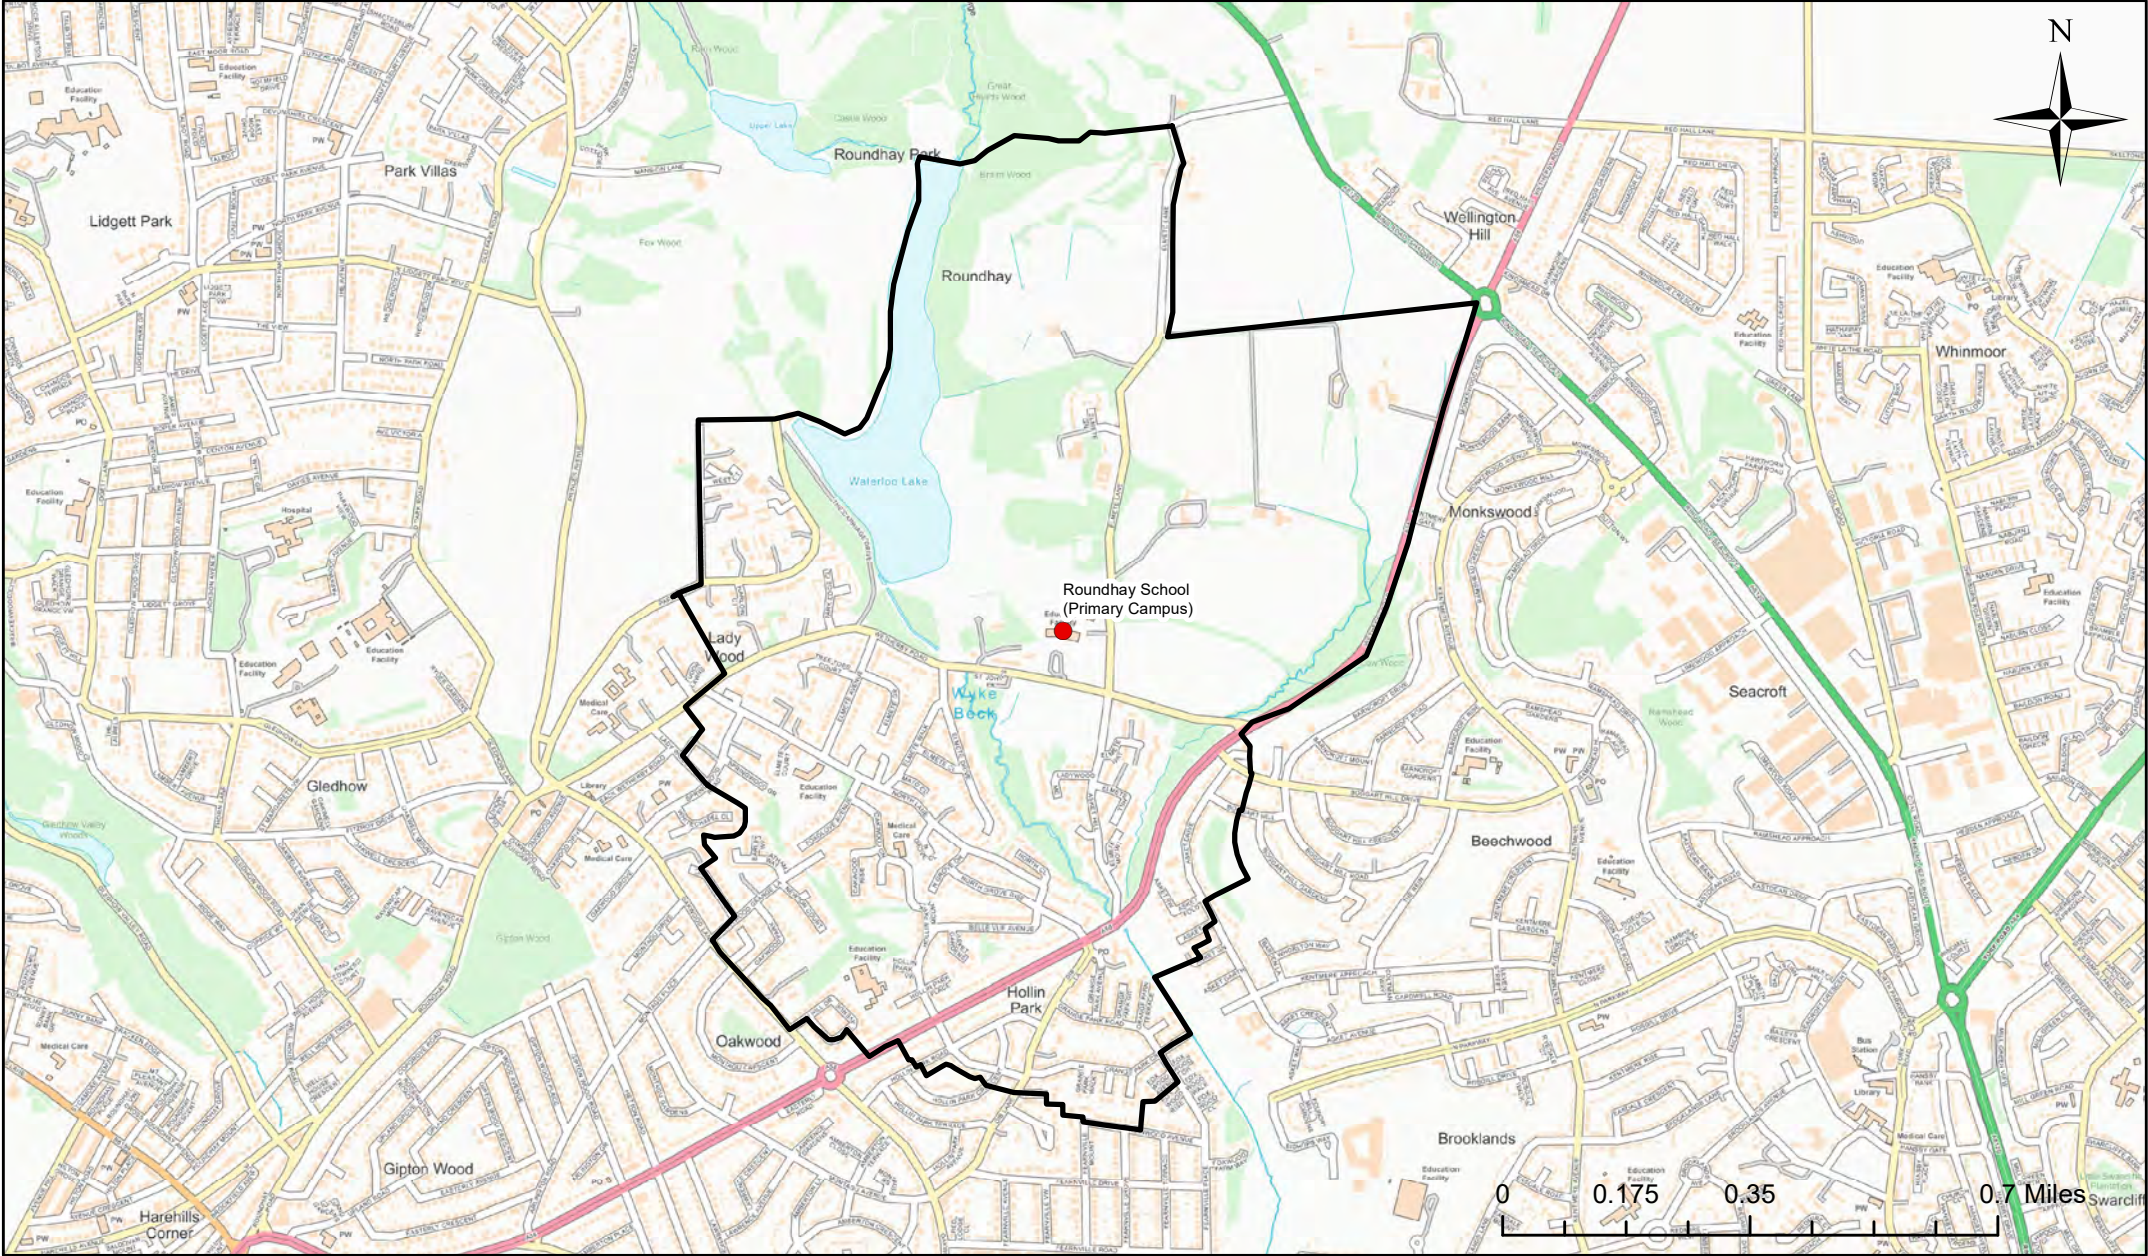

Roundhay School (Primary Campus) Catchment Area

© Crown Copyright. Leeds City Council - 100019567 (2022)
This map produced by the Children's Performance Service, Children's Services, Leeds City Council.

Applicants living in the catchment priority area are not guaranteed a place, but their application would meet the catchment priority of the school's admission policy.
You can look up your individual address at www.leeds.gov.uk/apply to check if it has any priority.

Legend

- School
- Catchment Area