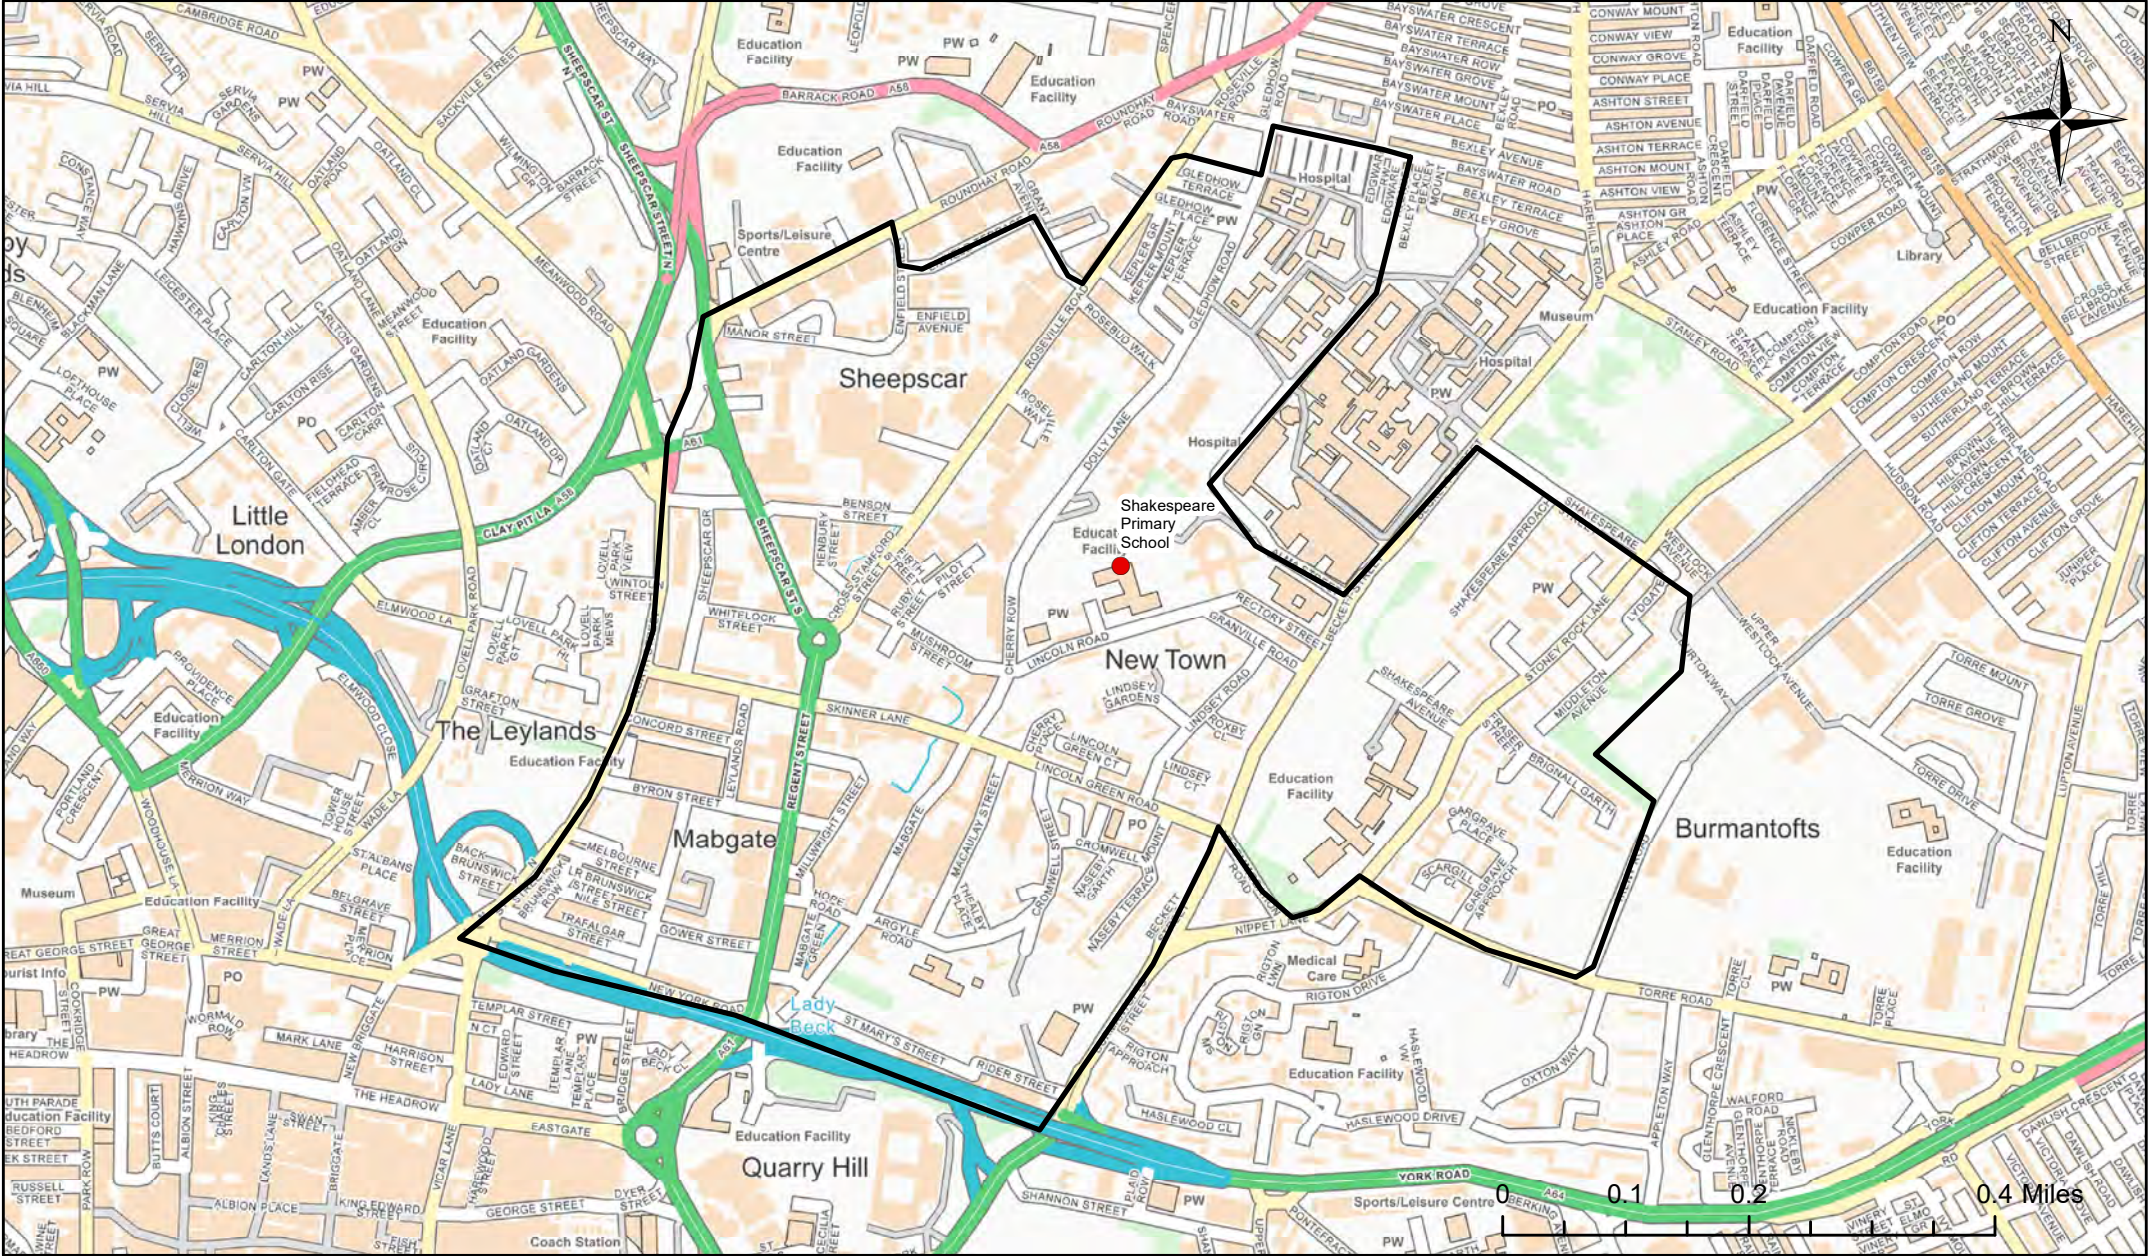

Shakespeare Primary School Catchment Area

© Crown Copyright. Leeds City Council - 100019567 (2022)
This map produced by the Children's Performance Service, Children's Services, Leeds City Council.

Applicants living in the catchment priority area are not guaranteed a place, but their application would meet the catchment priority of the school's admission policy.
You can look up your individual address at www.leeds.gov.uk/apply to check if it has any priority.