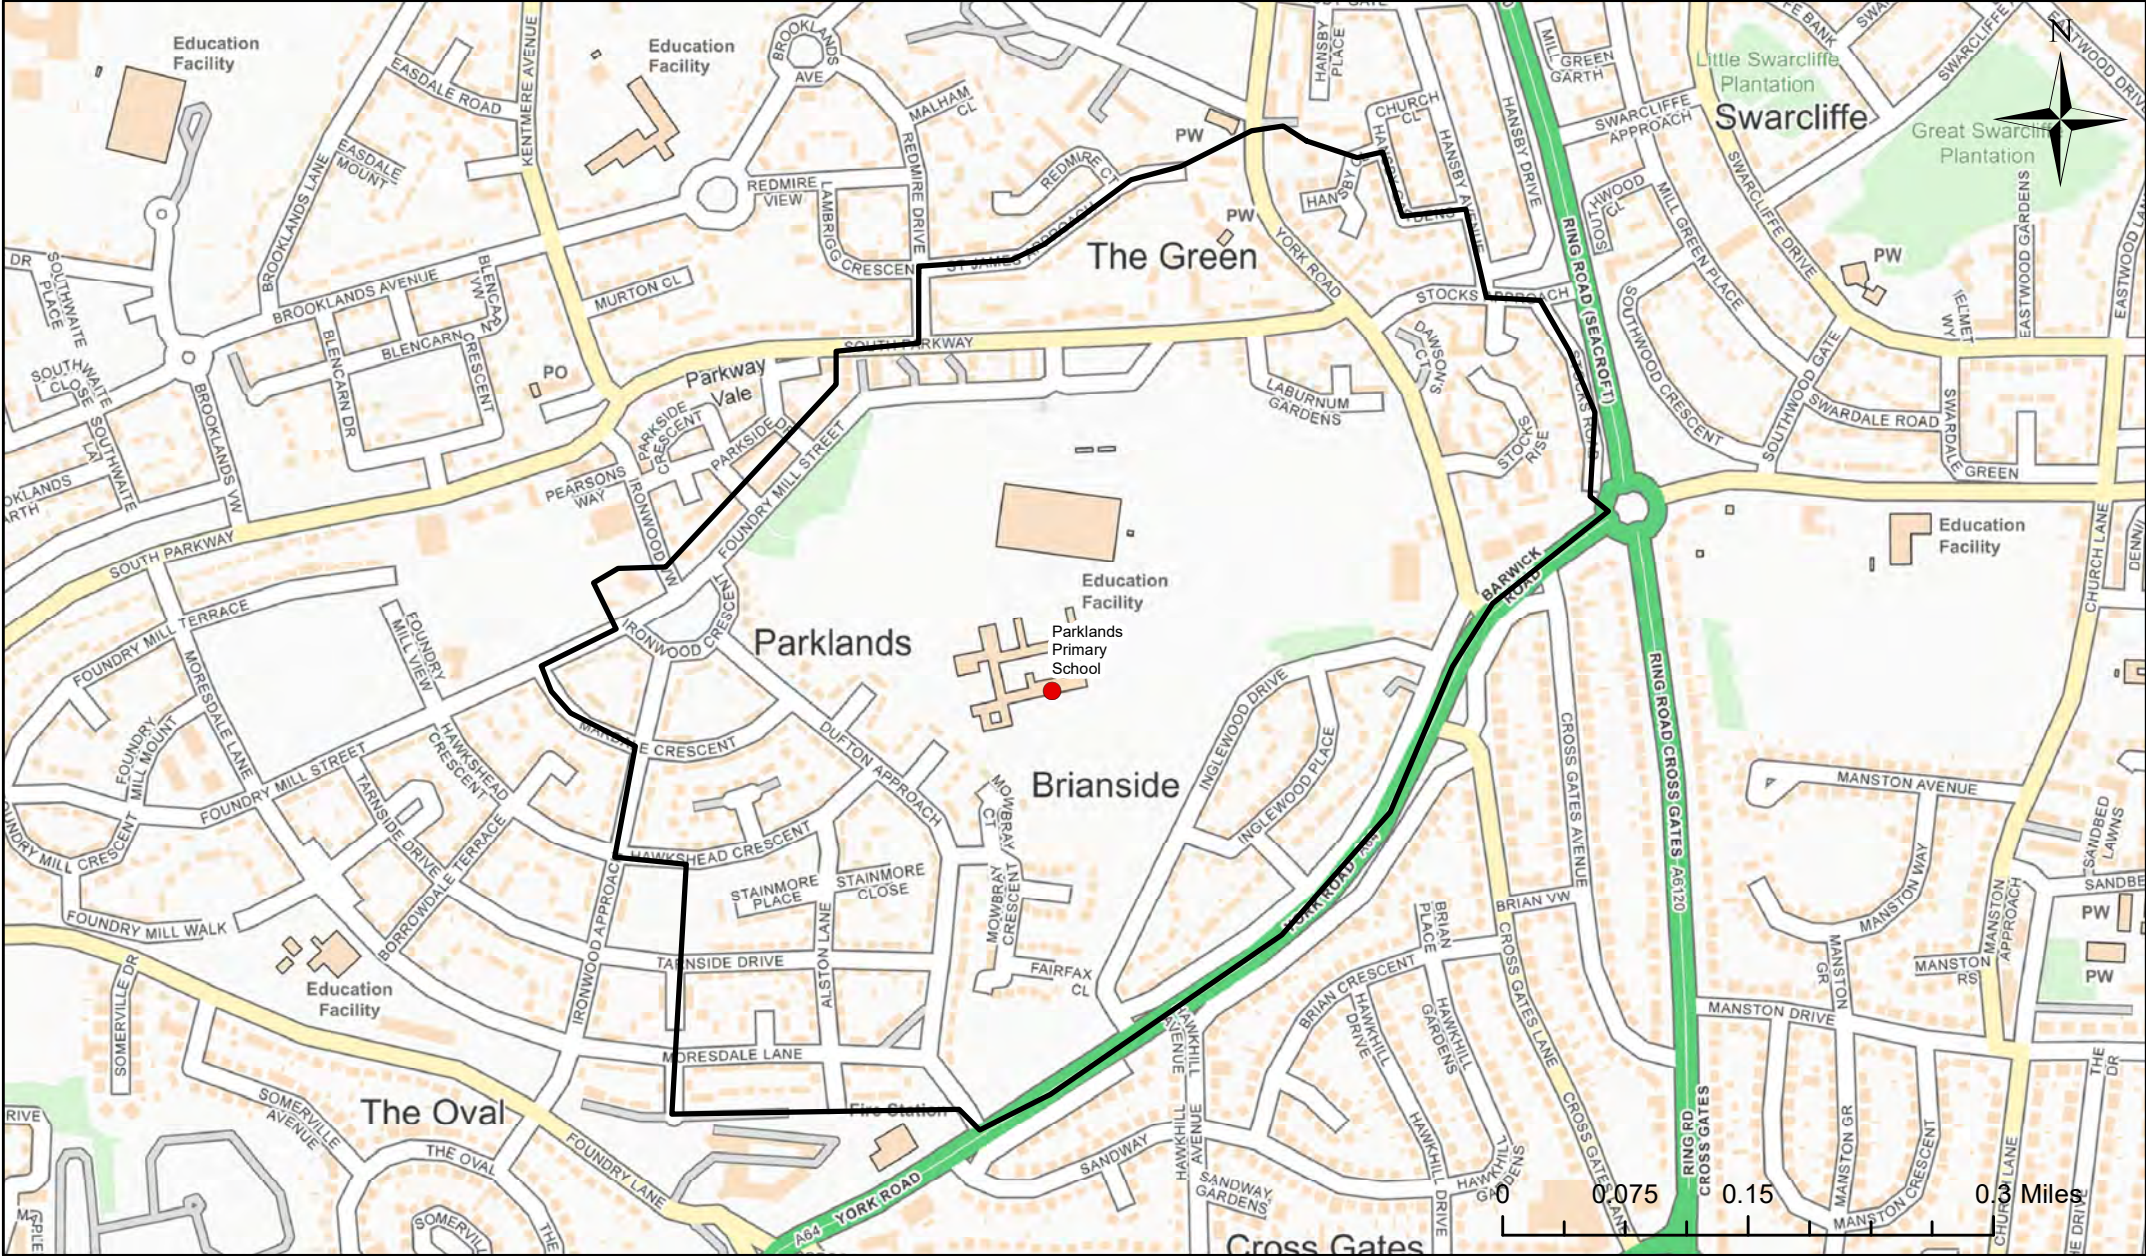

Parklands Primary School Catchment Area

© Crown Copyright. Leeds City Council - 100019567 (2022)
This map produced by the Children's Performance Service, Children's Services, Leeds City Council.

Applicants living in the catchment priority area are not guaranteed a place, but their application would meet the catchment priority of the school's admission policy.
You can look up your individual address at www.leeds.gov.uk/apply to check if it has any priority.