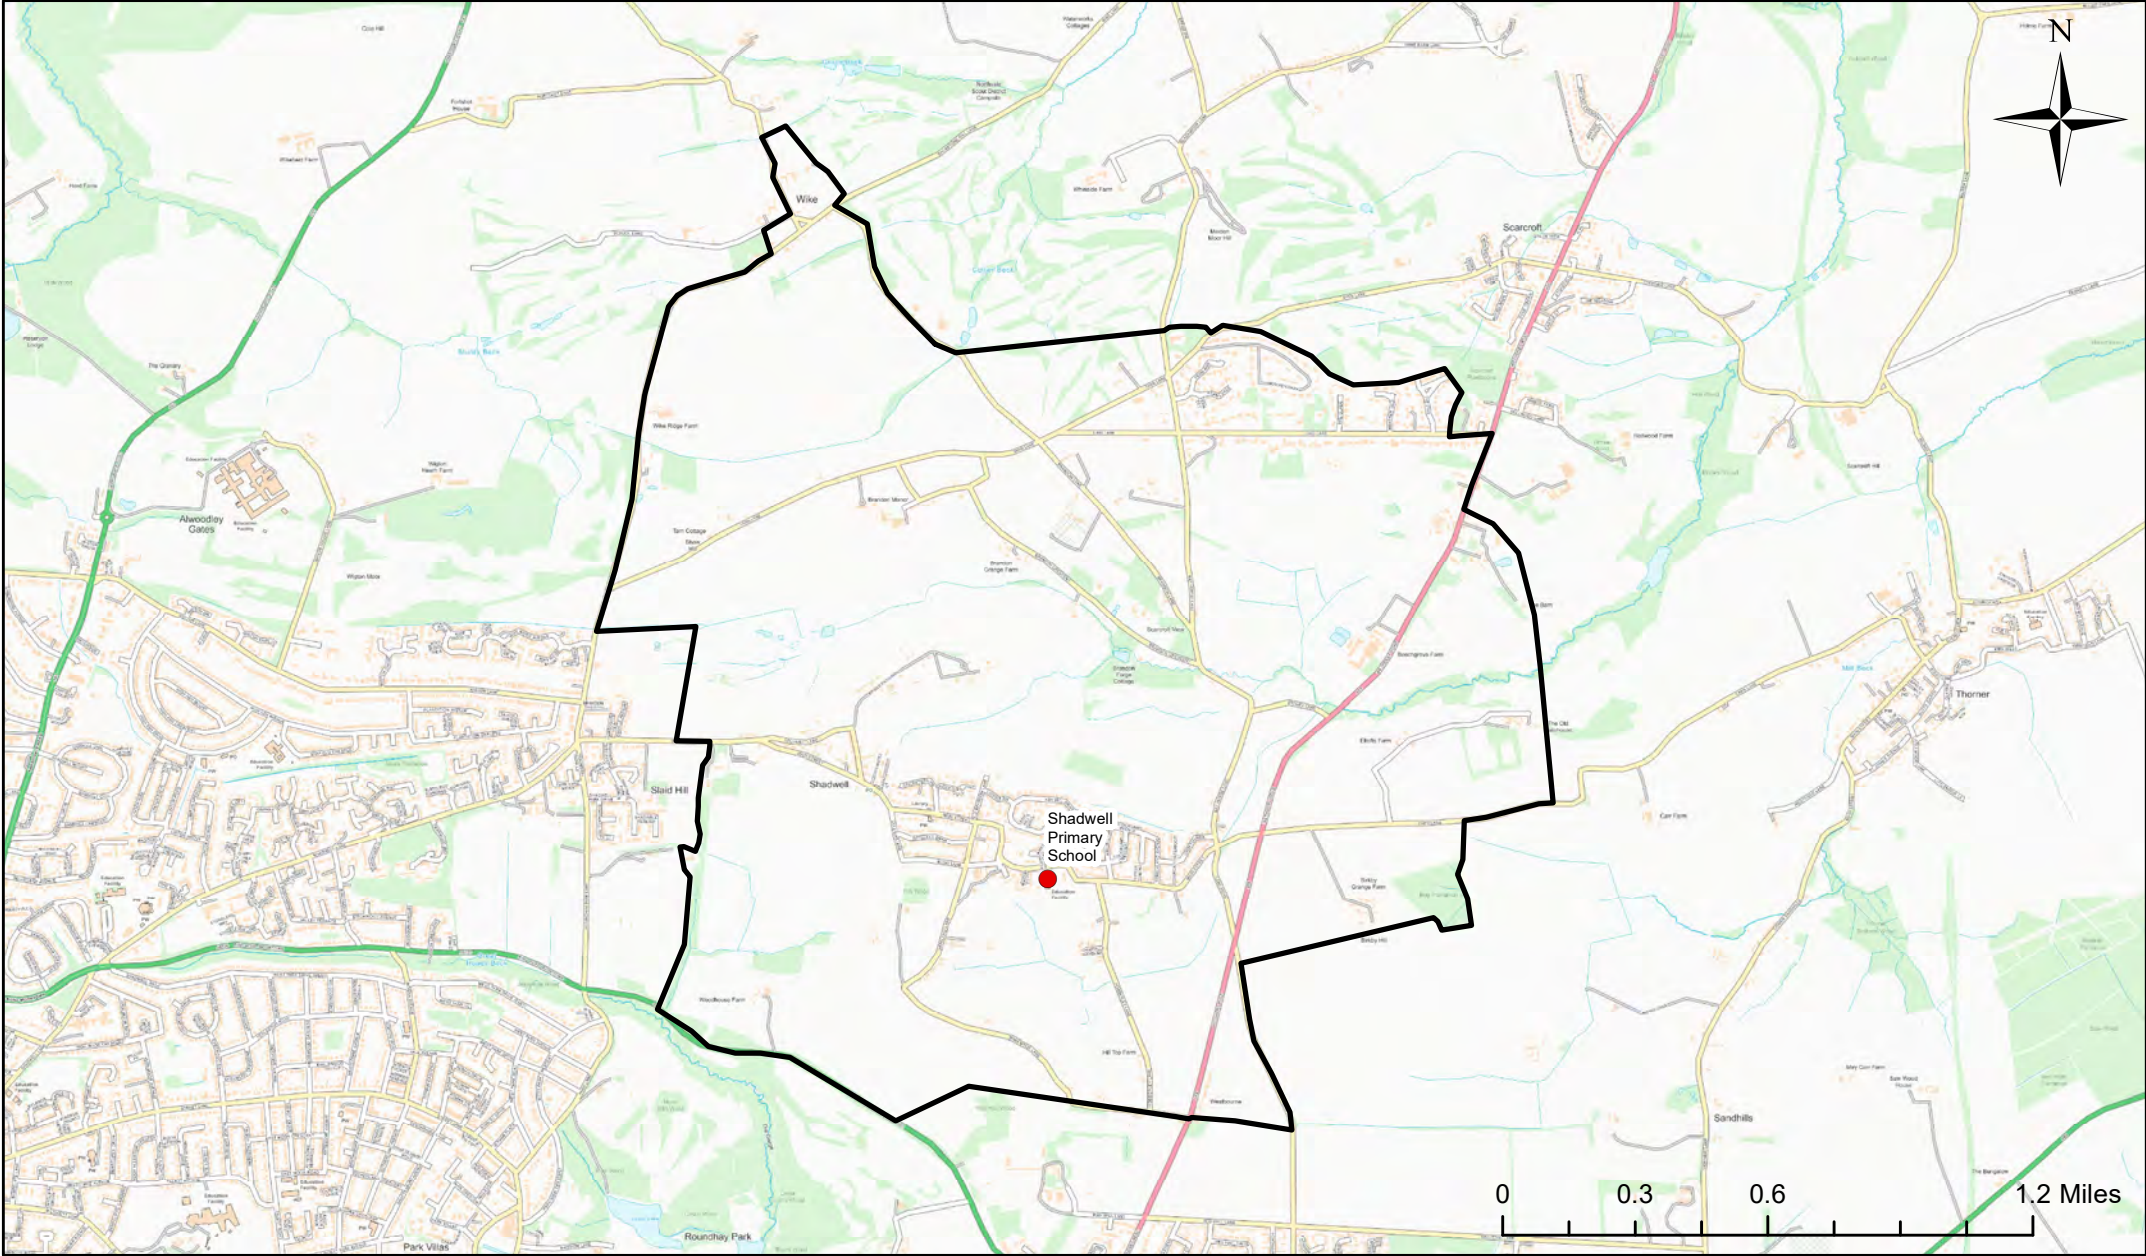

Shadwell Primary School Catchment Area

© Crown Copyright. Leeds City Council - 100019567 (2022)
This map produced by the Children's Performance Service, Children's Services, Leeds City Council.

Applicants living in the catchment priority area are not guaranteed a place, but their application would meet the catchment priority of the school's admission policy.
You can look up your individual address at www.leeds.gov.uk/apply to check if it has any priority.

Legend

- School
- Catchment Area