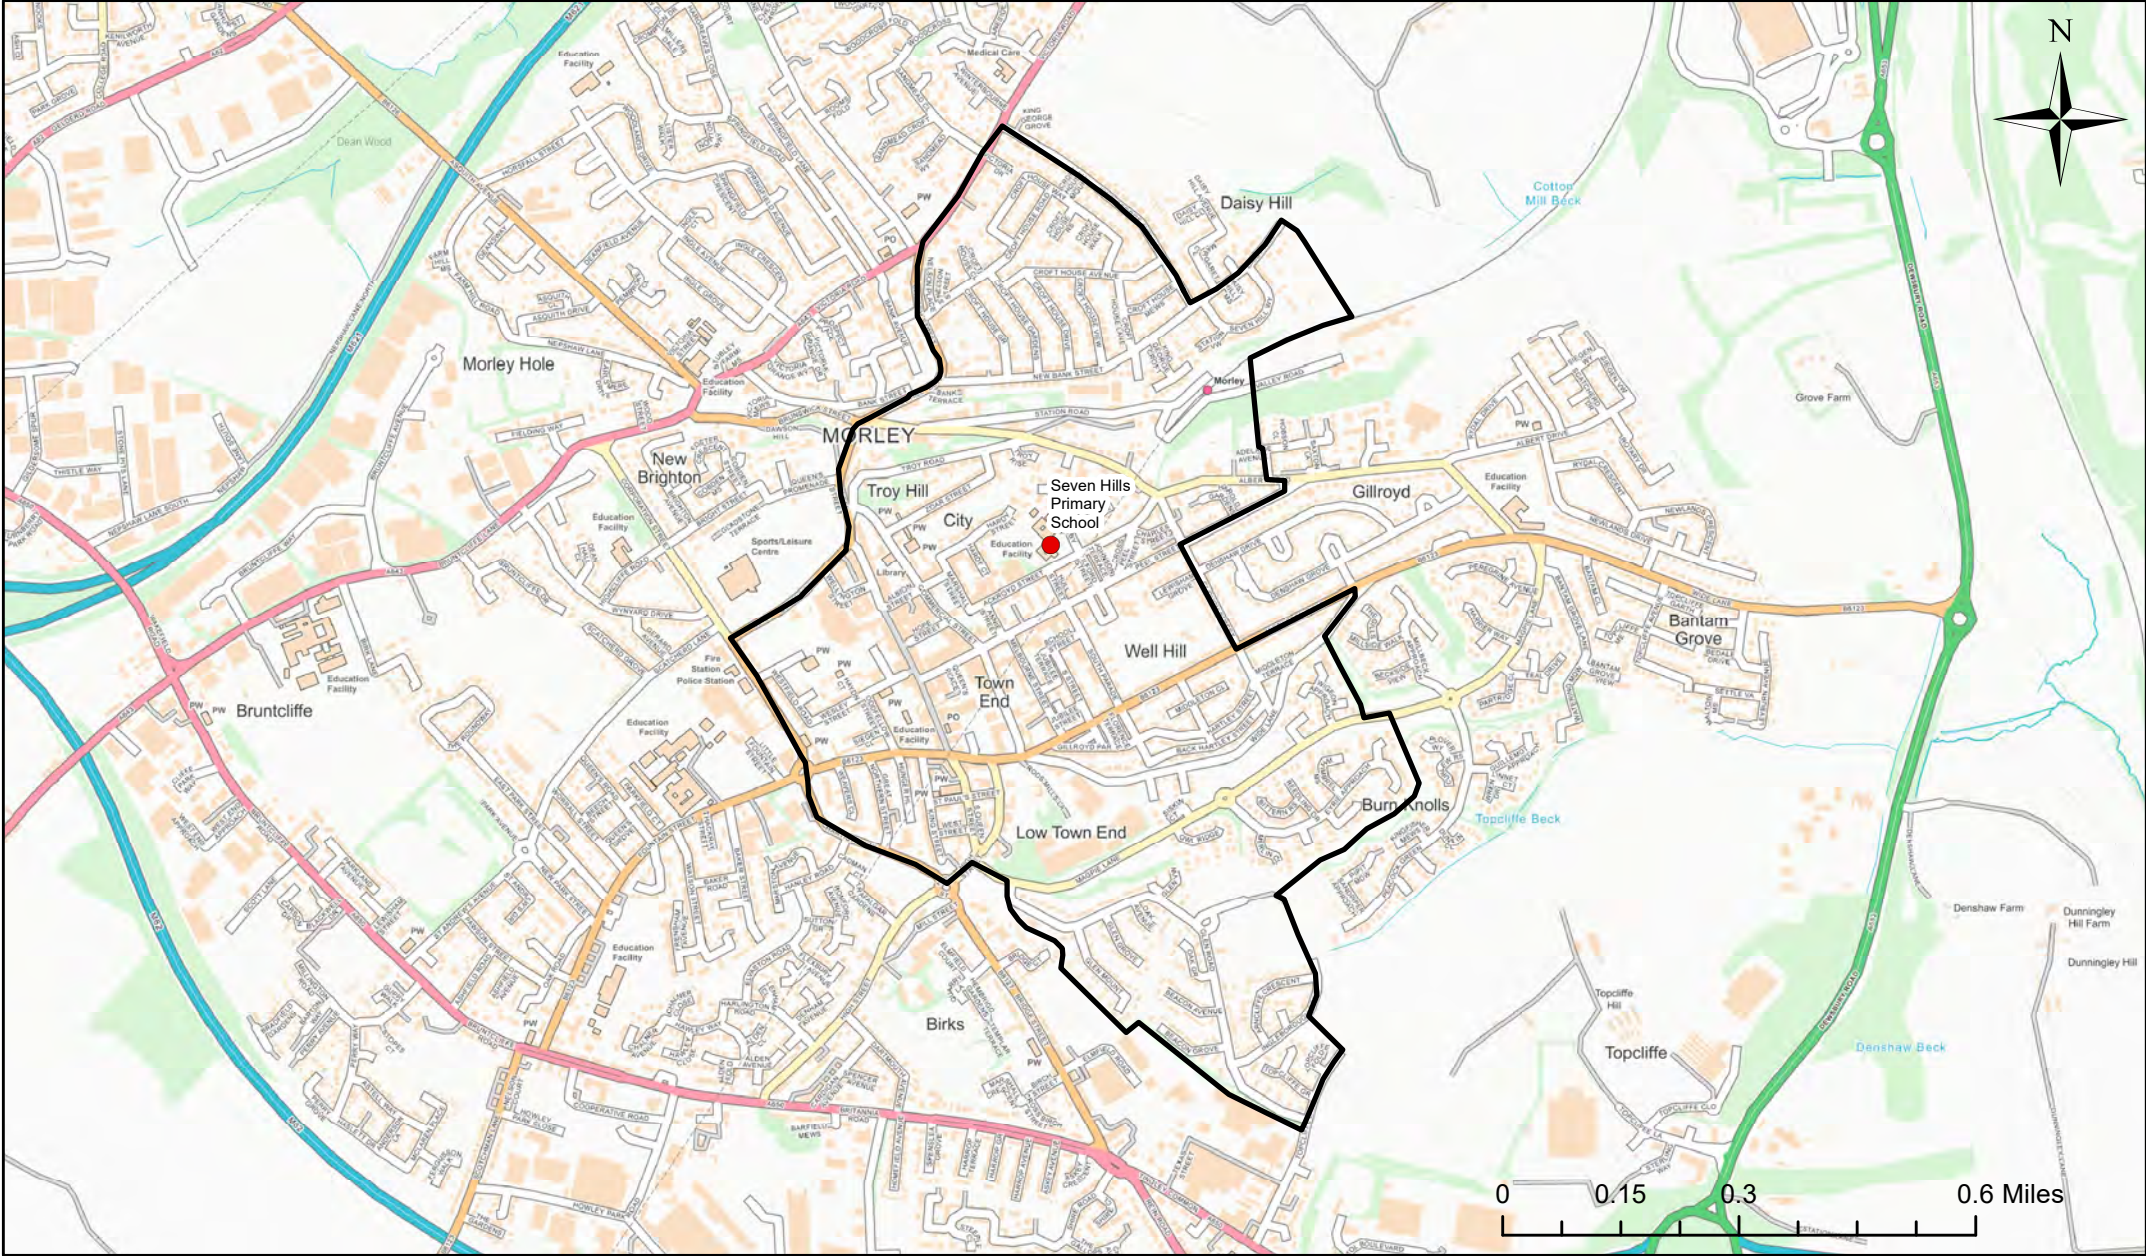

Seven Hills Primary School Catchment Area

© Crown Copyright. Leeds City Council - 100019567 (2022)
This map produced by the Children's Performance Service, Children's Services, Leeds City Council.

Applicants living in the catchment priority area are not guaranteed a place, but their application would meet the catchment priority of the school's admission policy.
You can look up your individual address at www.leeds.gov.uk/apply to check if it has any priority.