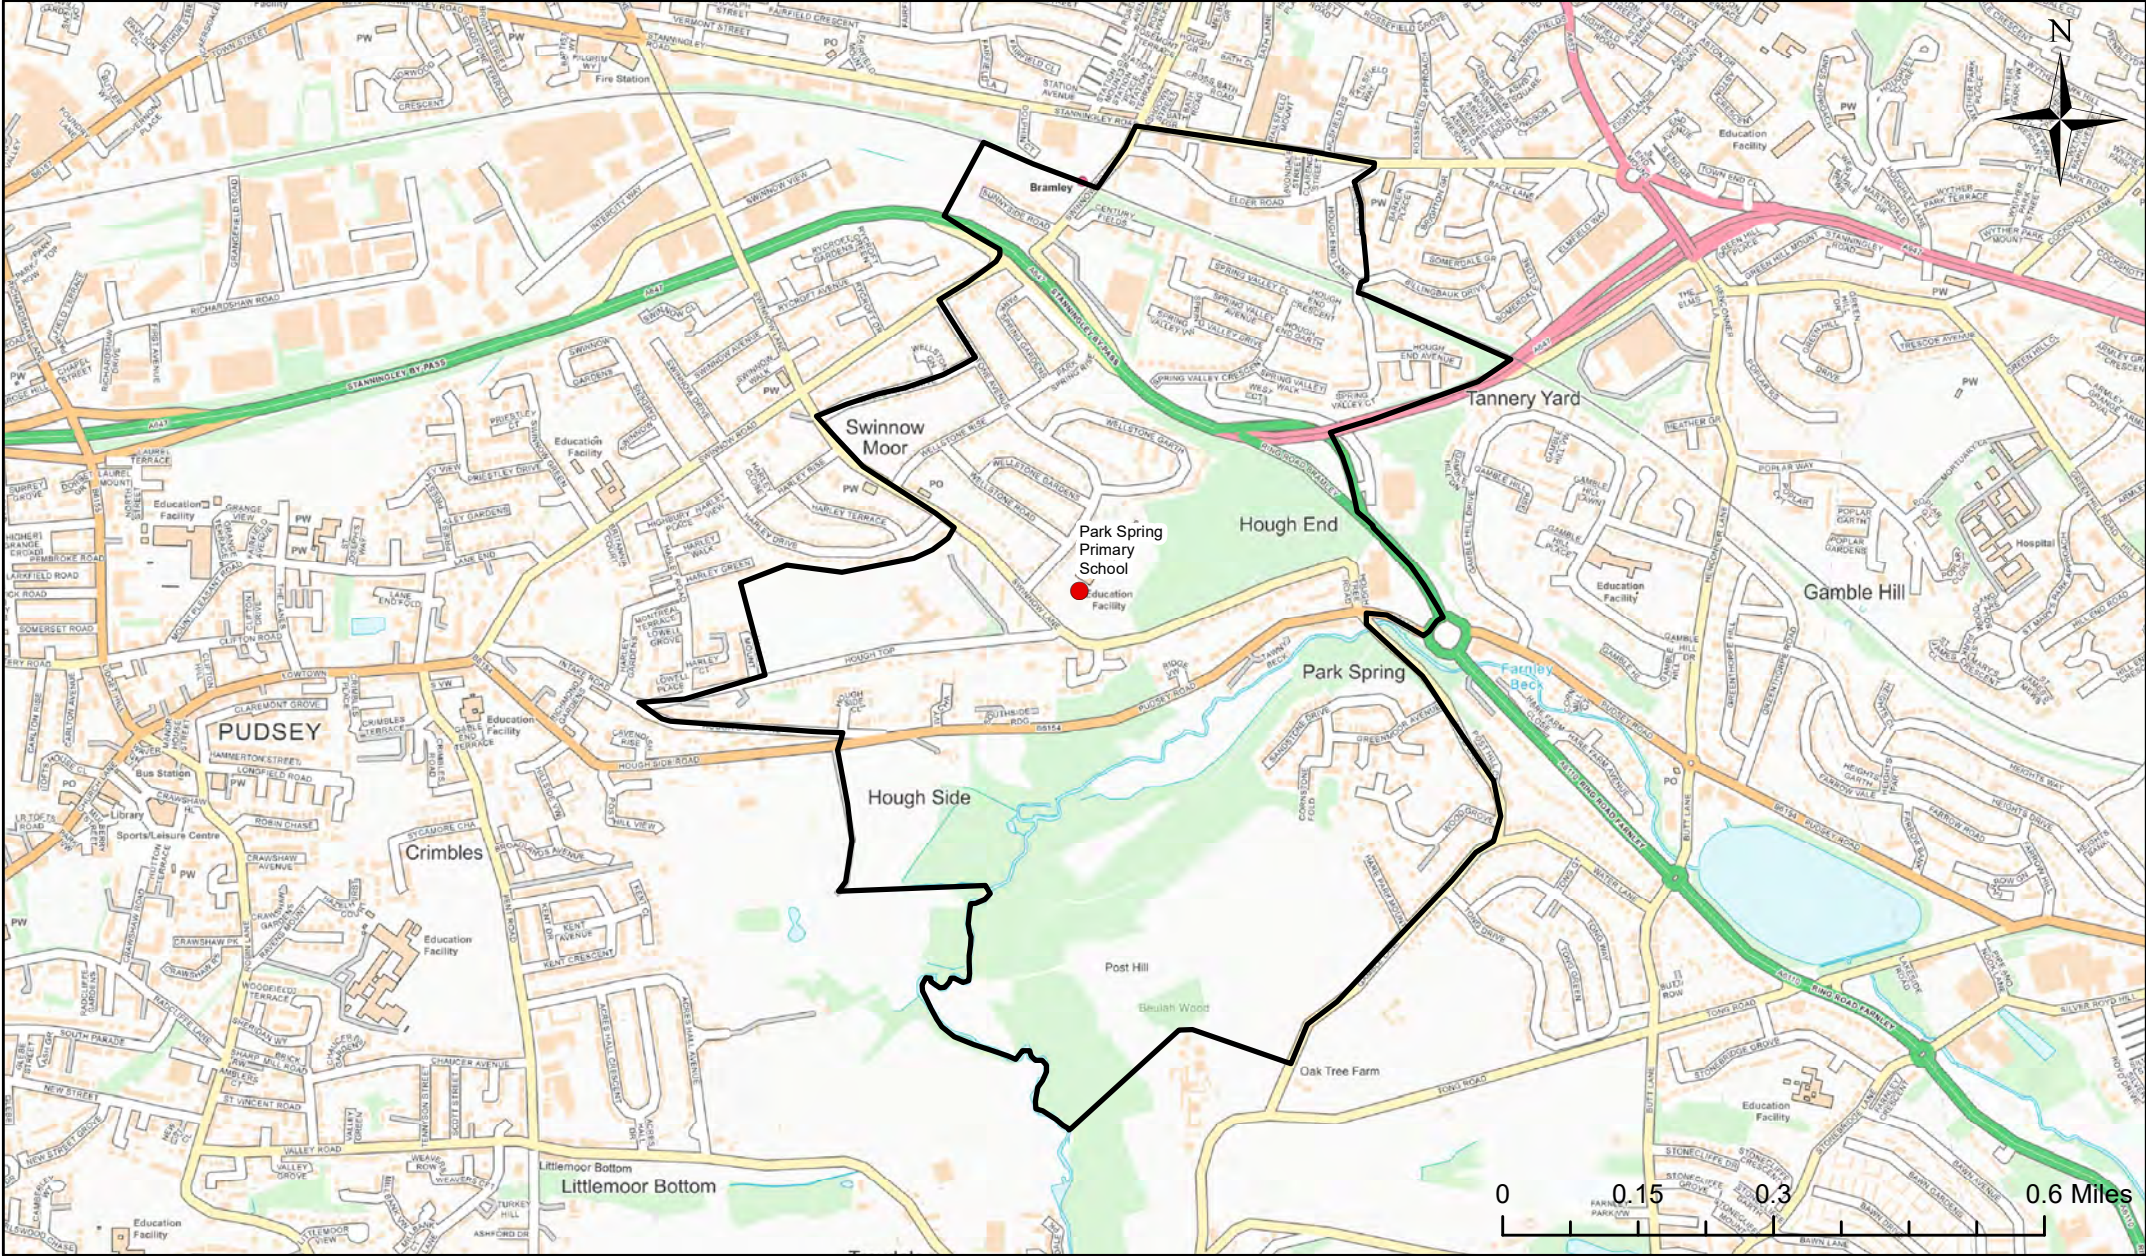

Park Spring Primary School Catchment Area

© Crown Copyright. Leeds City Council - 100019567 (2022)
This map produced by the Children's Performance Service, Children's Services, Leeds City Council.

Applicants living in the catchment priority area are not guaranteed a place, but their application would meet the catchment priority of the school's admission policy.
You can look up your individual address at www.leeds.gov.uk/apply to check if it has any priority.