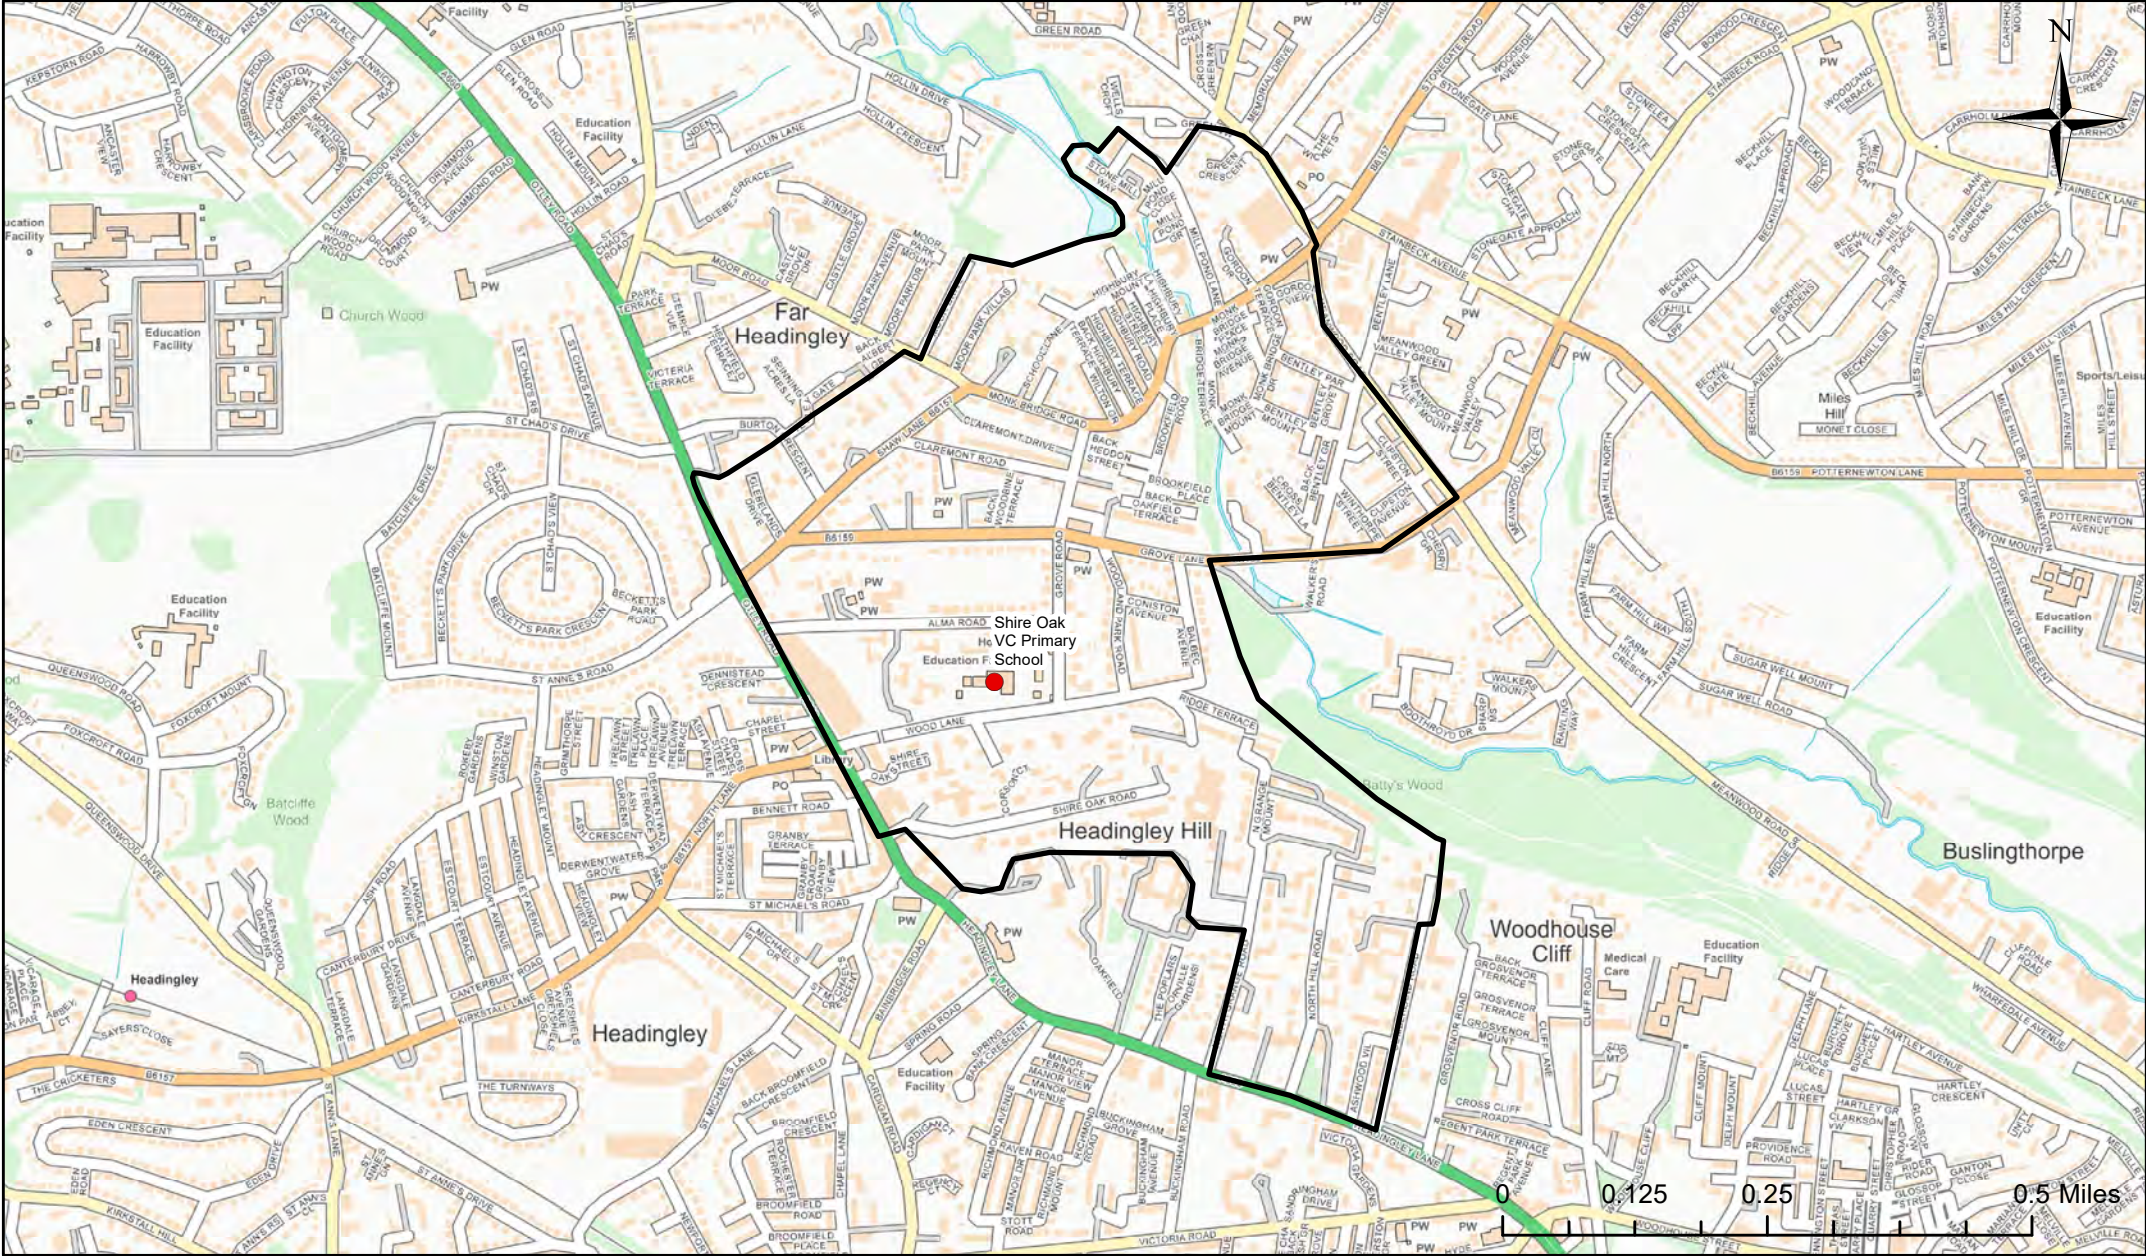

Shire Oak VC Primary School Catchment Area

© Crown Copyright. Leeds City Council - 100019567 (2022)
This map produced by the Children's Performance Service, Children's Services, Leeds City Council.

Legend	
●	School
	Catchment Area