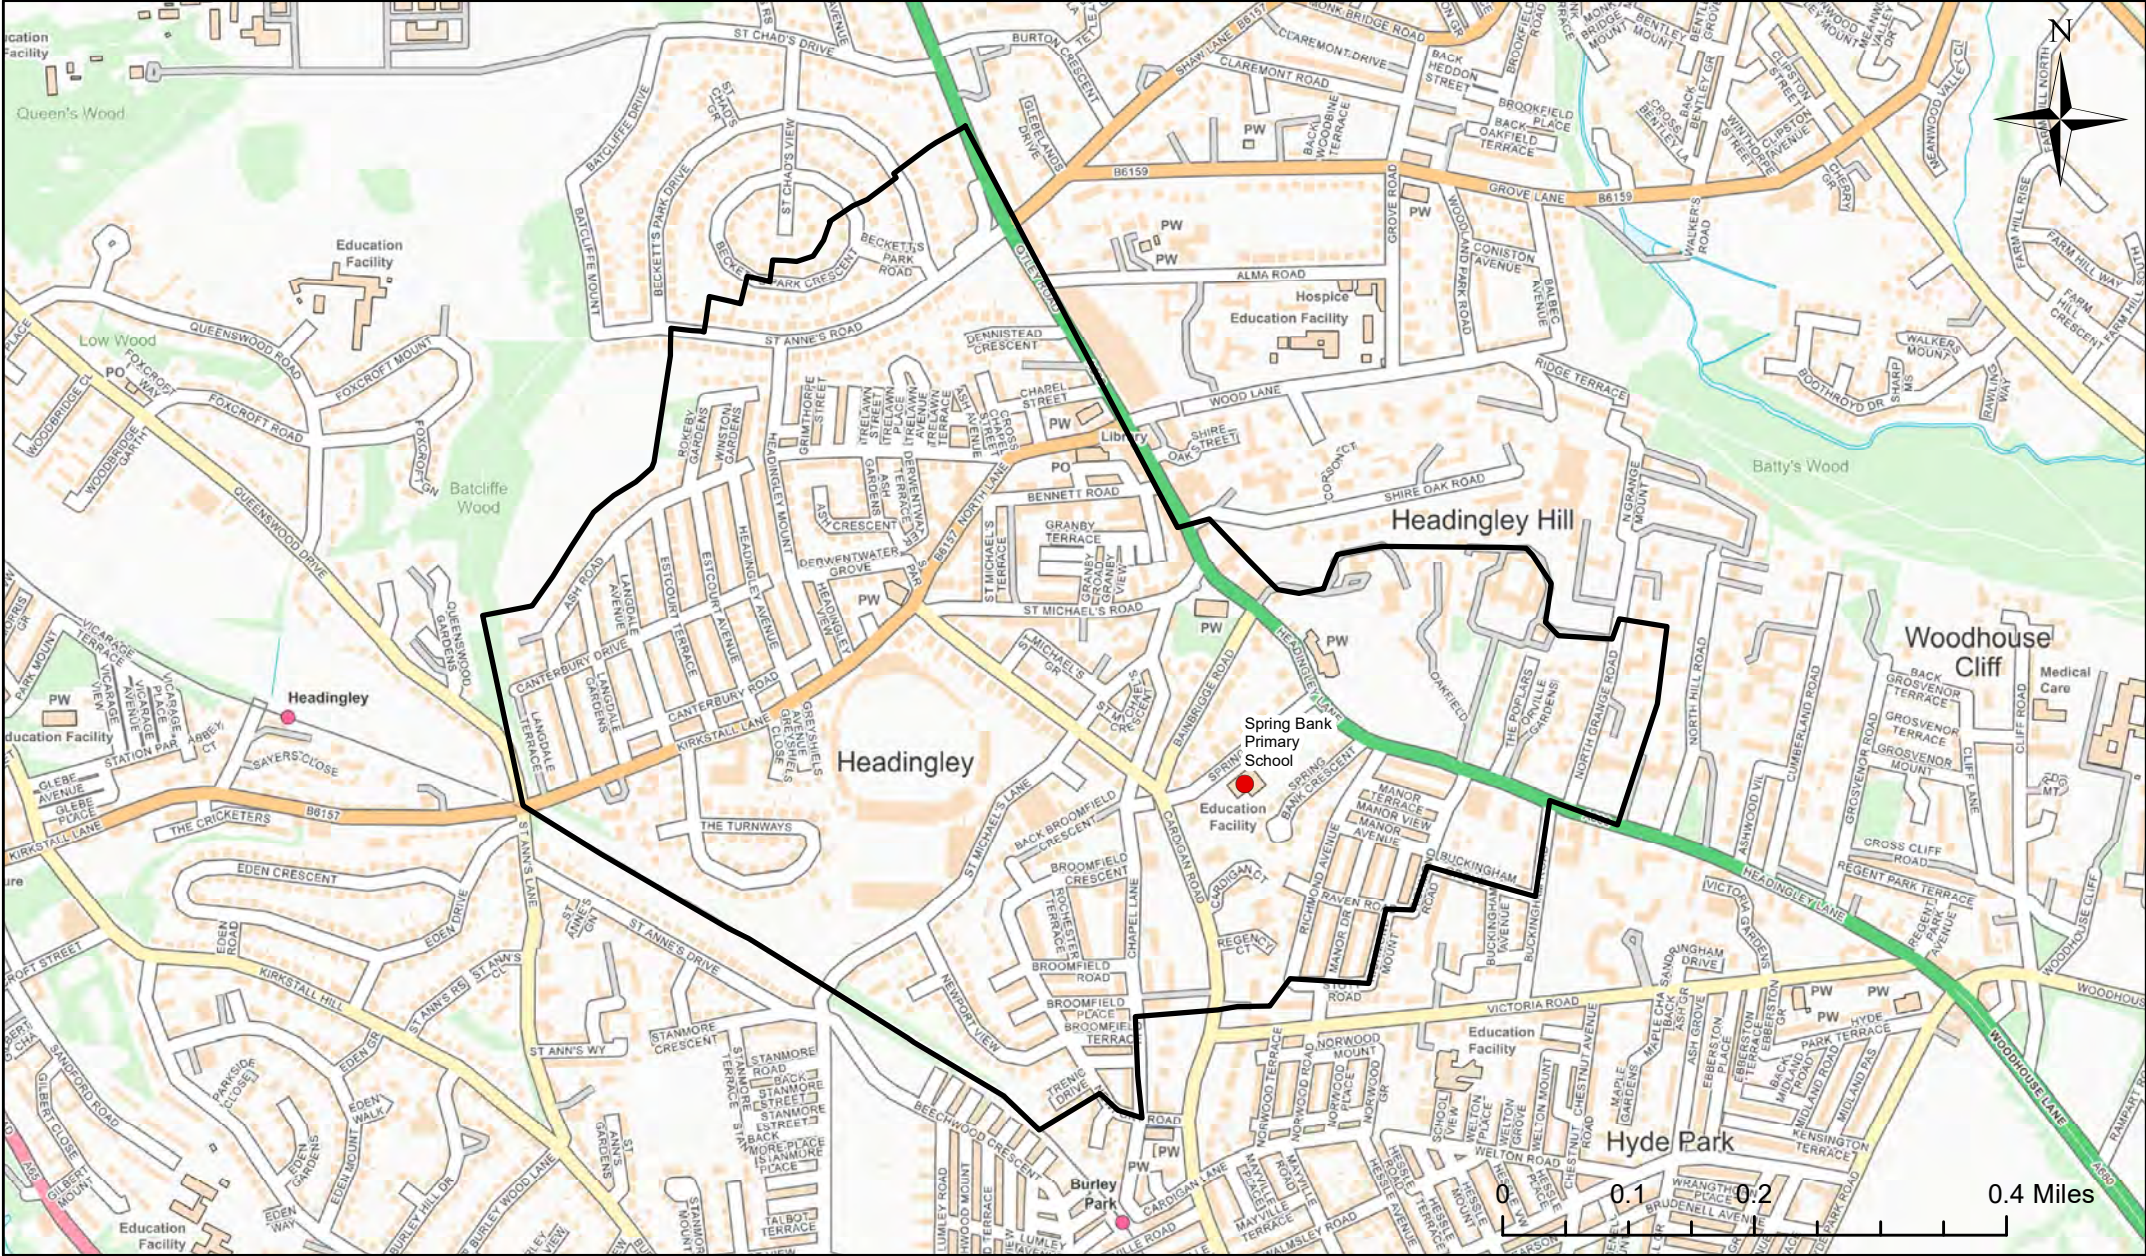

Spring Bank Primary School Catchment Area

© Crown Copyright. Leeds City Council - 100019567 (2022)
This map produced by the Children's Performance Service, Children's Services, Leeds City Council.

You can look up your individual address at www.leeds.gov.uk/apply to check if it has any priority.

Legend	
●	School
	Catchment Area