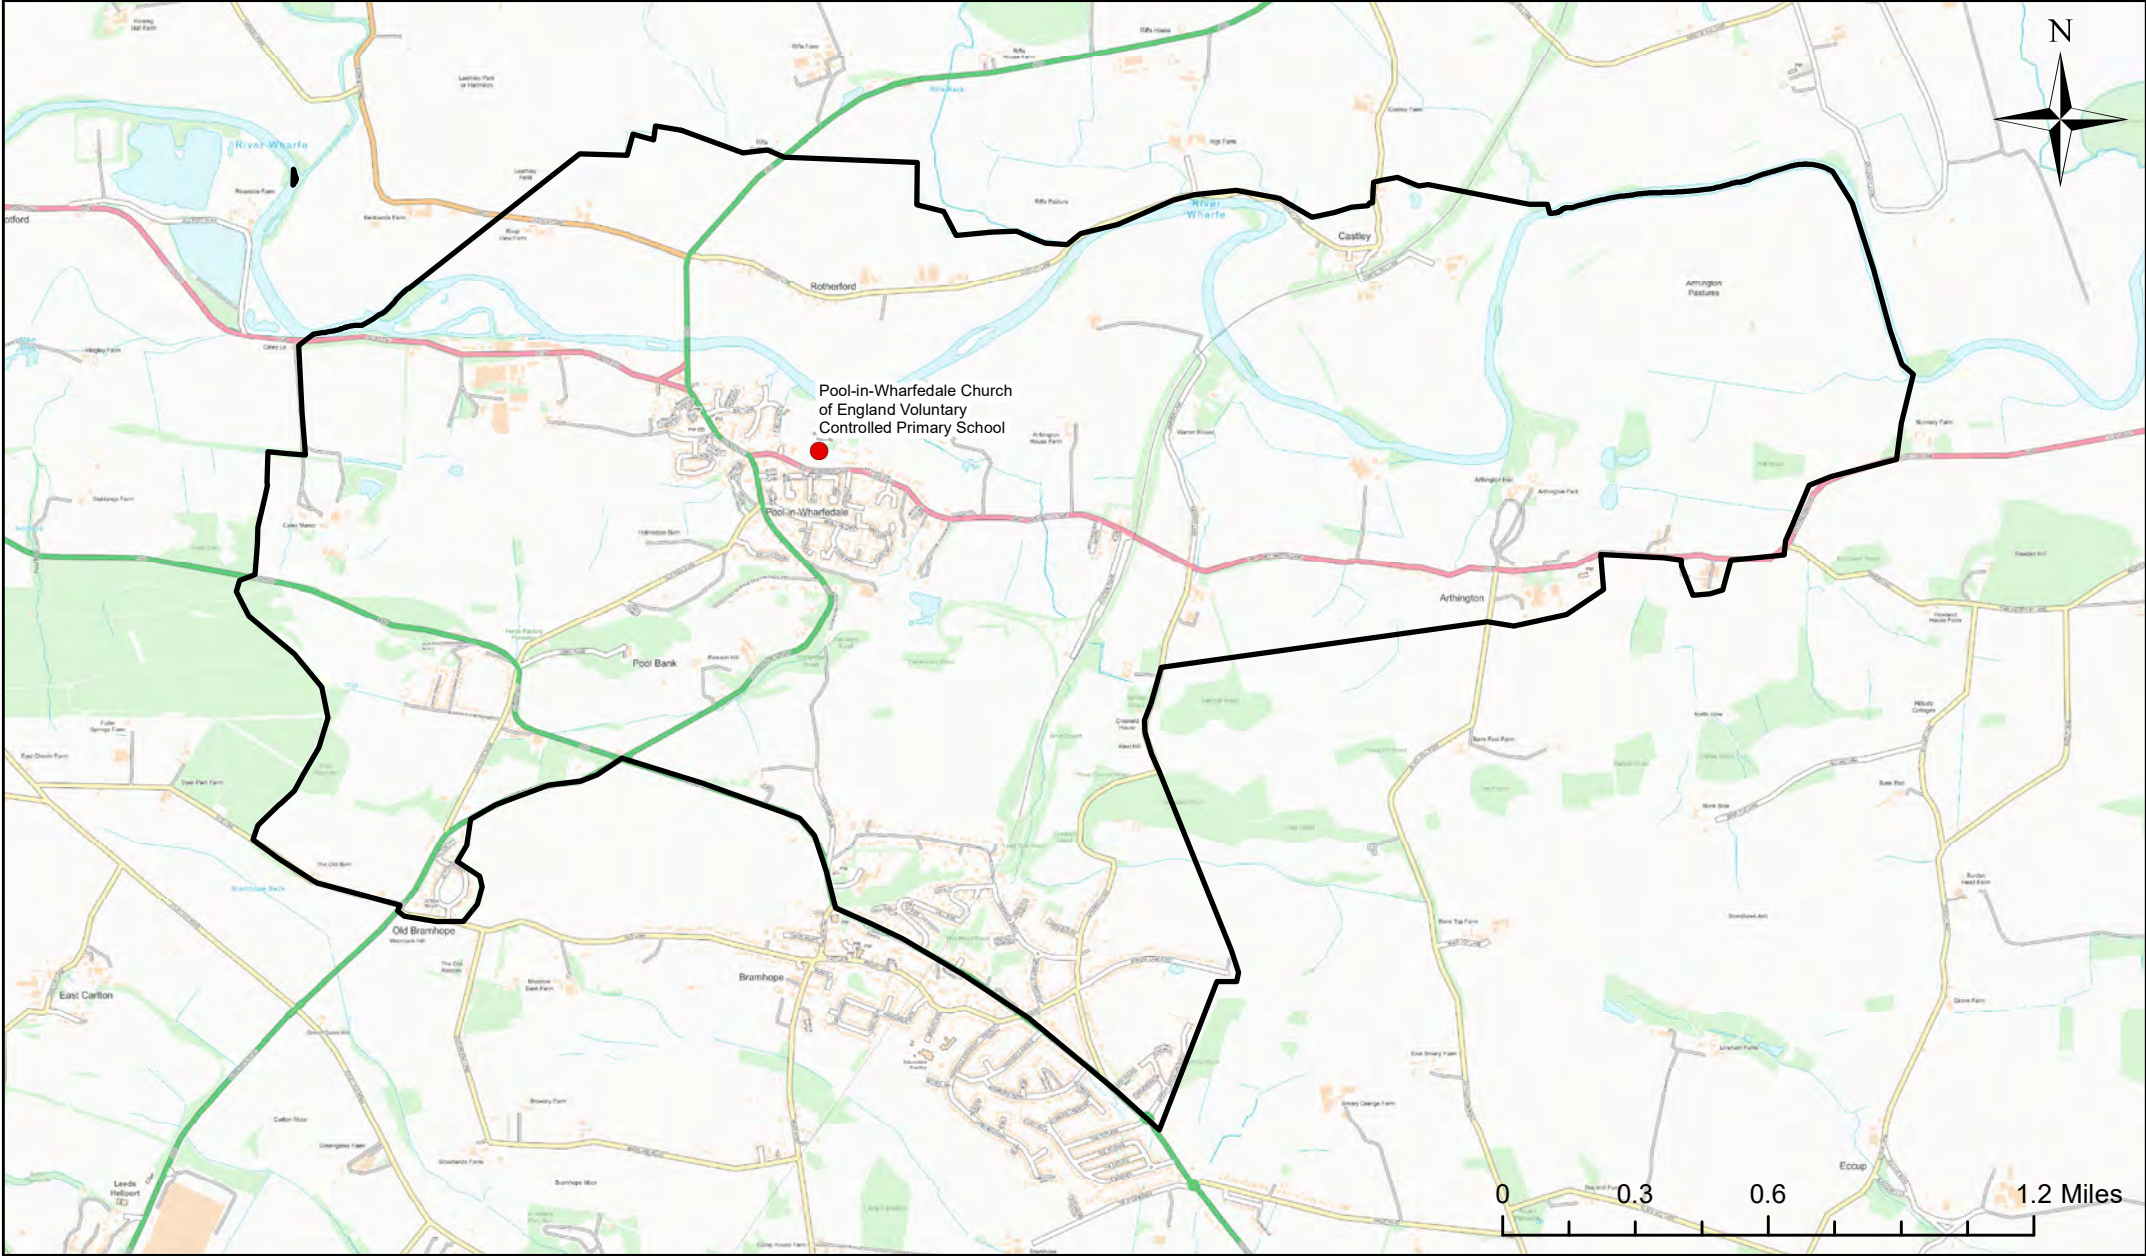

Pool-in-Wharfedale Church of England Voluntary Controlled Primary School Catchment Area

Pool-in-Wharfedale Church of England Voluntary Controlled Primary School

0 0.3 0.6 1.2 Miles

© Crown Copyright. Leeds City Council - 100019567 (2022)
This map produced by the Children's Performance Service, Children's Services, Leeds City Council.

Applicants living in the catchment priority area are not guaranteed a place, but their application would meet the catchment priority of the school's admission policy.
You can look up your individual address at www.leeds.gov.uk/apply to check if it has any priority.

Legend

- School
- Catchment Area