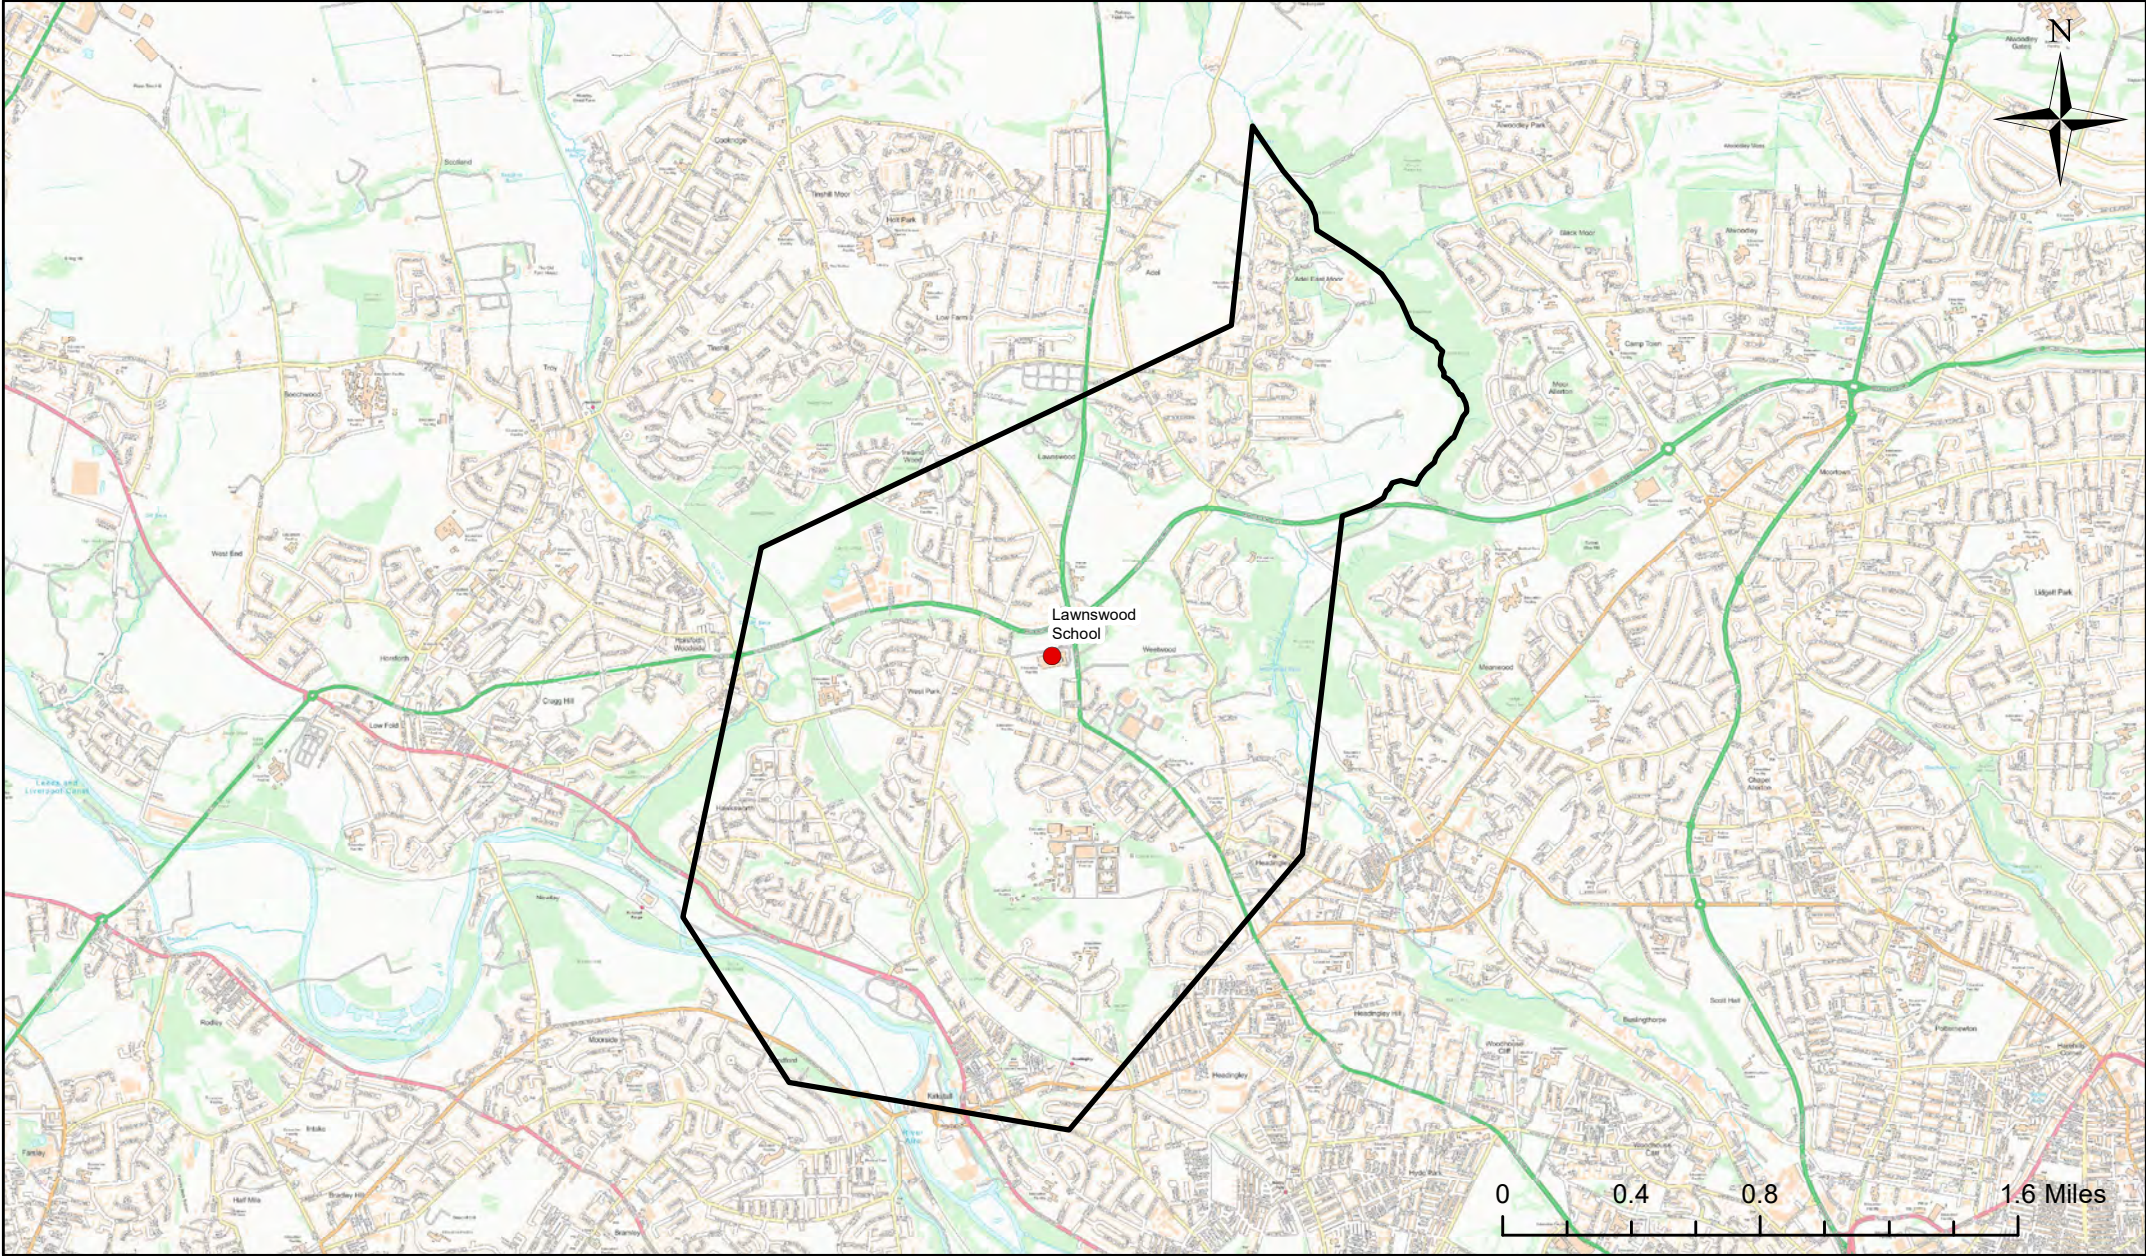

Lawnswood School Catchment Area

© Crown Copyright. Leeds City Council - 100019567 (2022)
This map produced by the Children's Performance Service, Children's Services, Leeds City Council.

Applicants living in the catchment priority area are not guaranteed a place, but their application would meet the catchment priority of the school's admission policy.
You can look up your individual address at www.leeds.gov.uk/apply to check if it has any priority.

Legend

- School
- ▭ Catchment Area