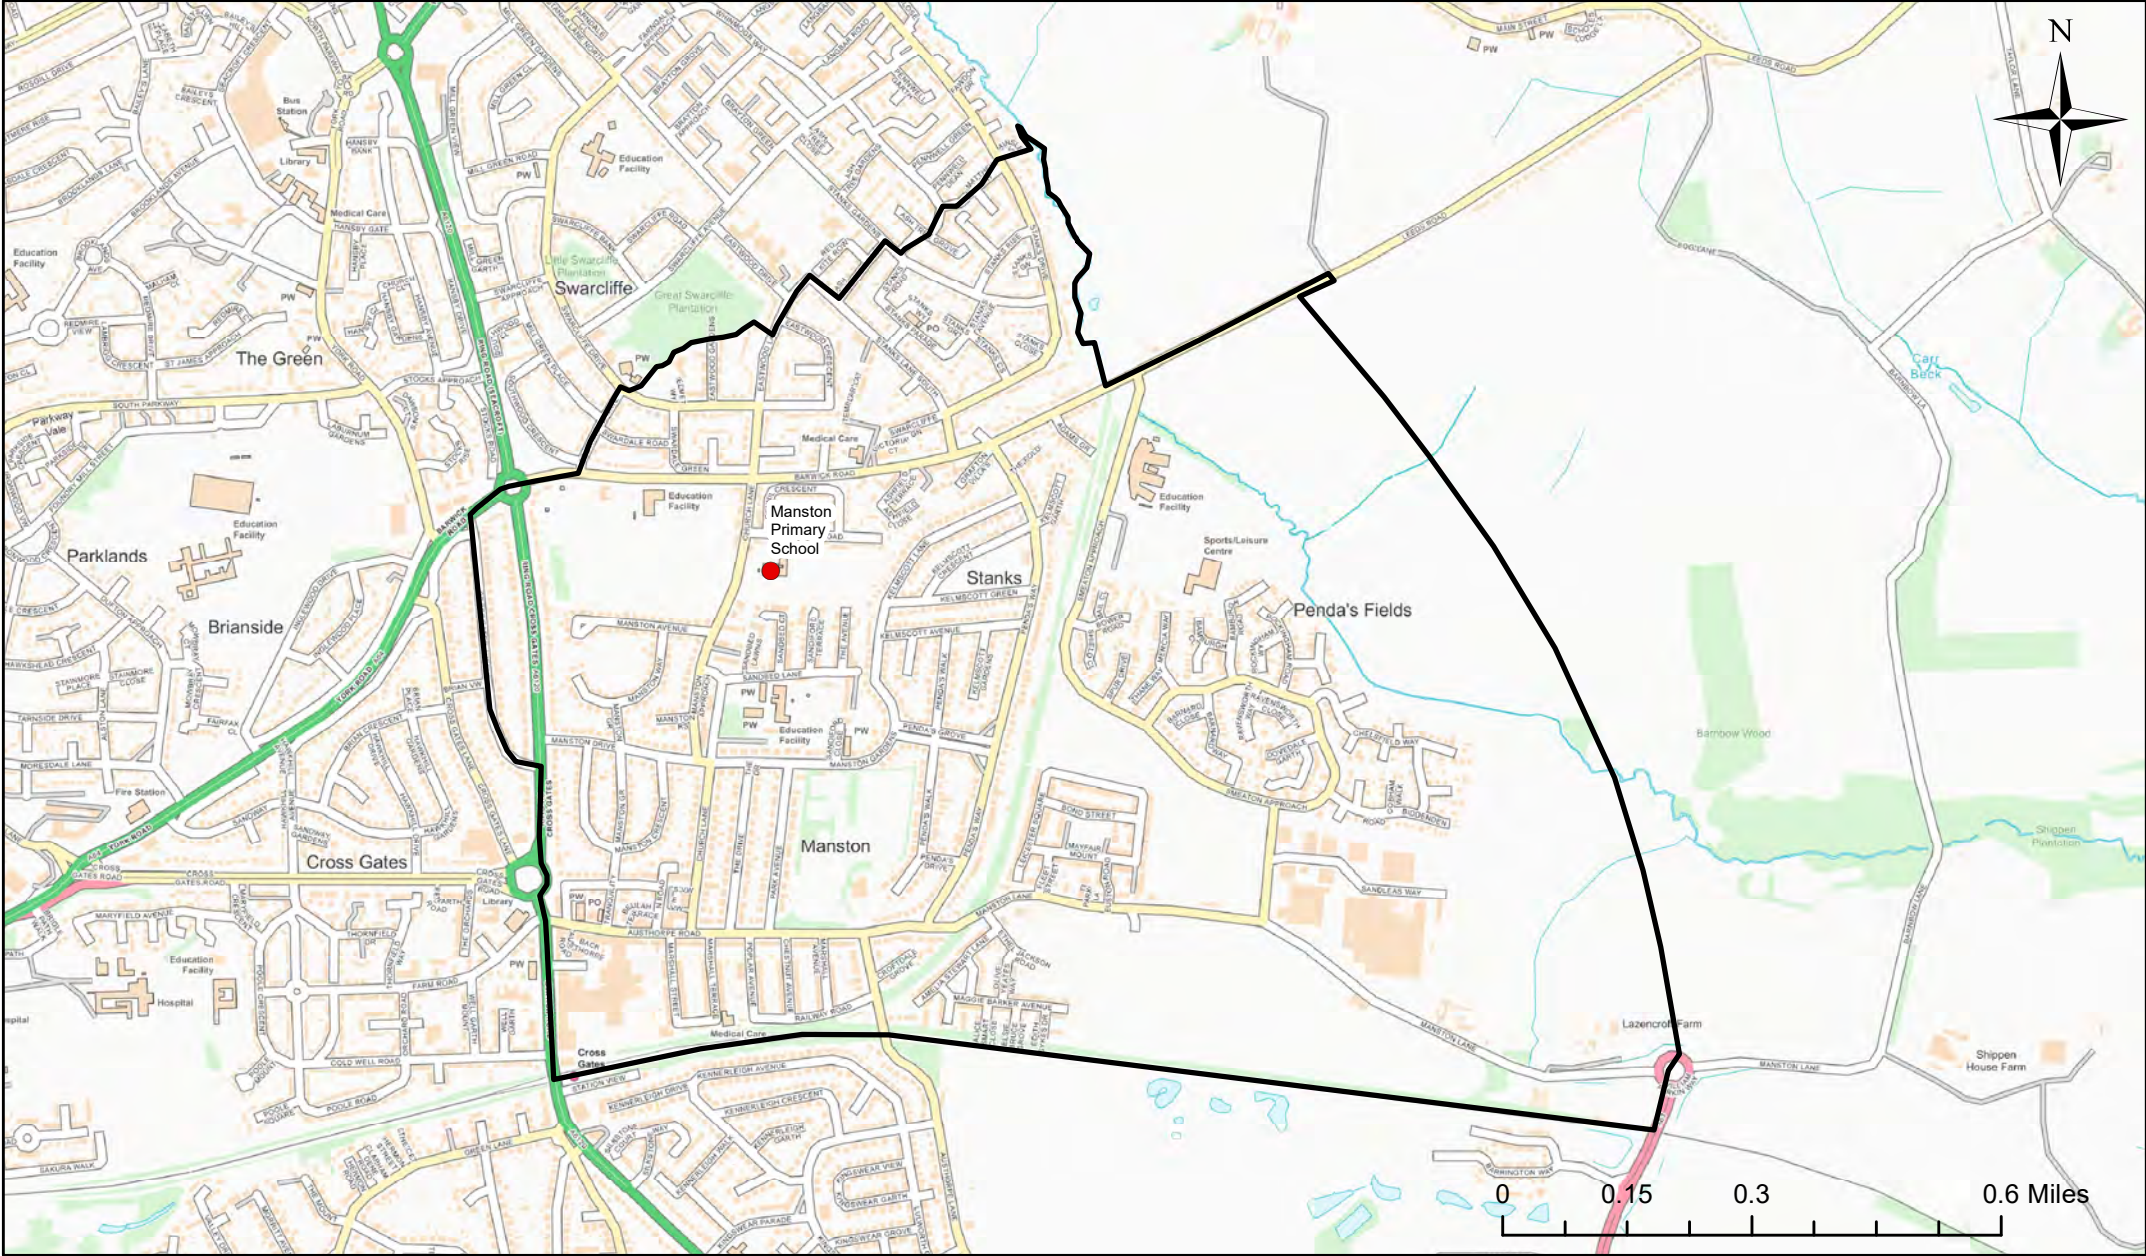

Manston Primary School Catchment Area

© Crown Copyright. Leeds City Council - 100019567 (2022)
This map produced by the Children's Performance Service, Children's Services, Leeds City Council.

Applicants living in the catchment priority area are not guaranteed a place, but their application would meet the catchment priority of the school's admission policy.
You can look up your individual address at www.leeds.gov.uk/apply to check if it has any priority.

Legend	
●	School
	Catchment Area