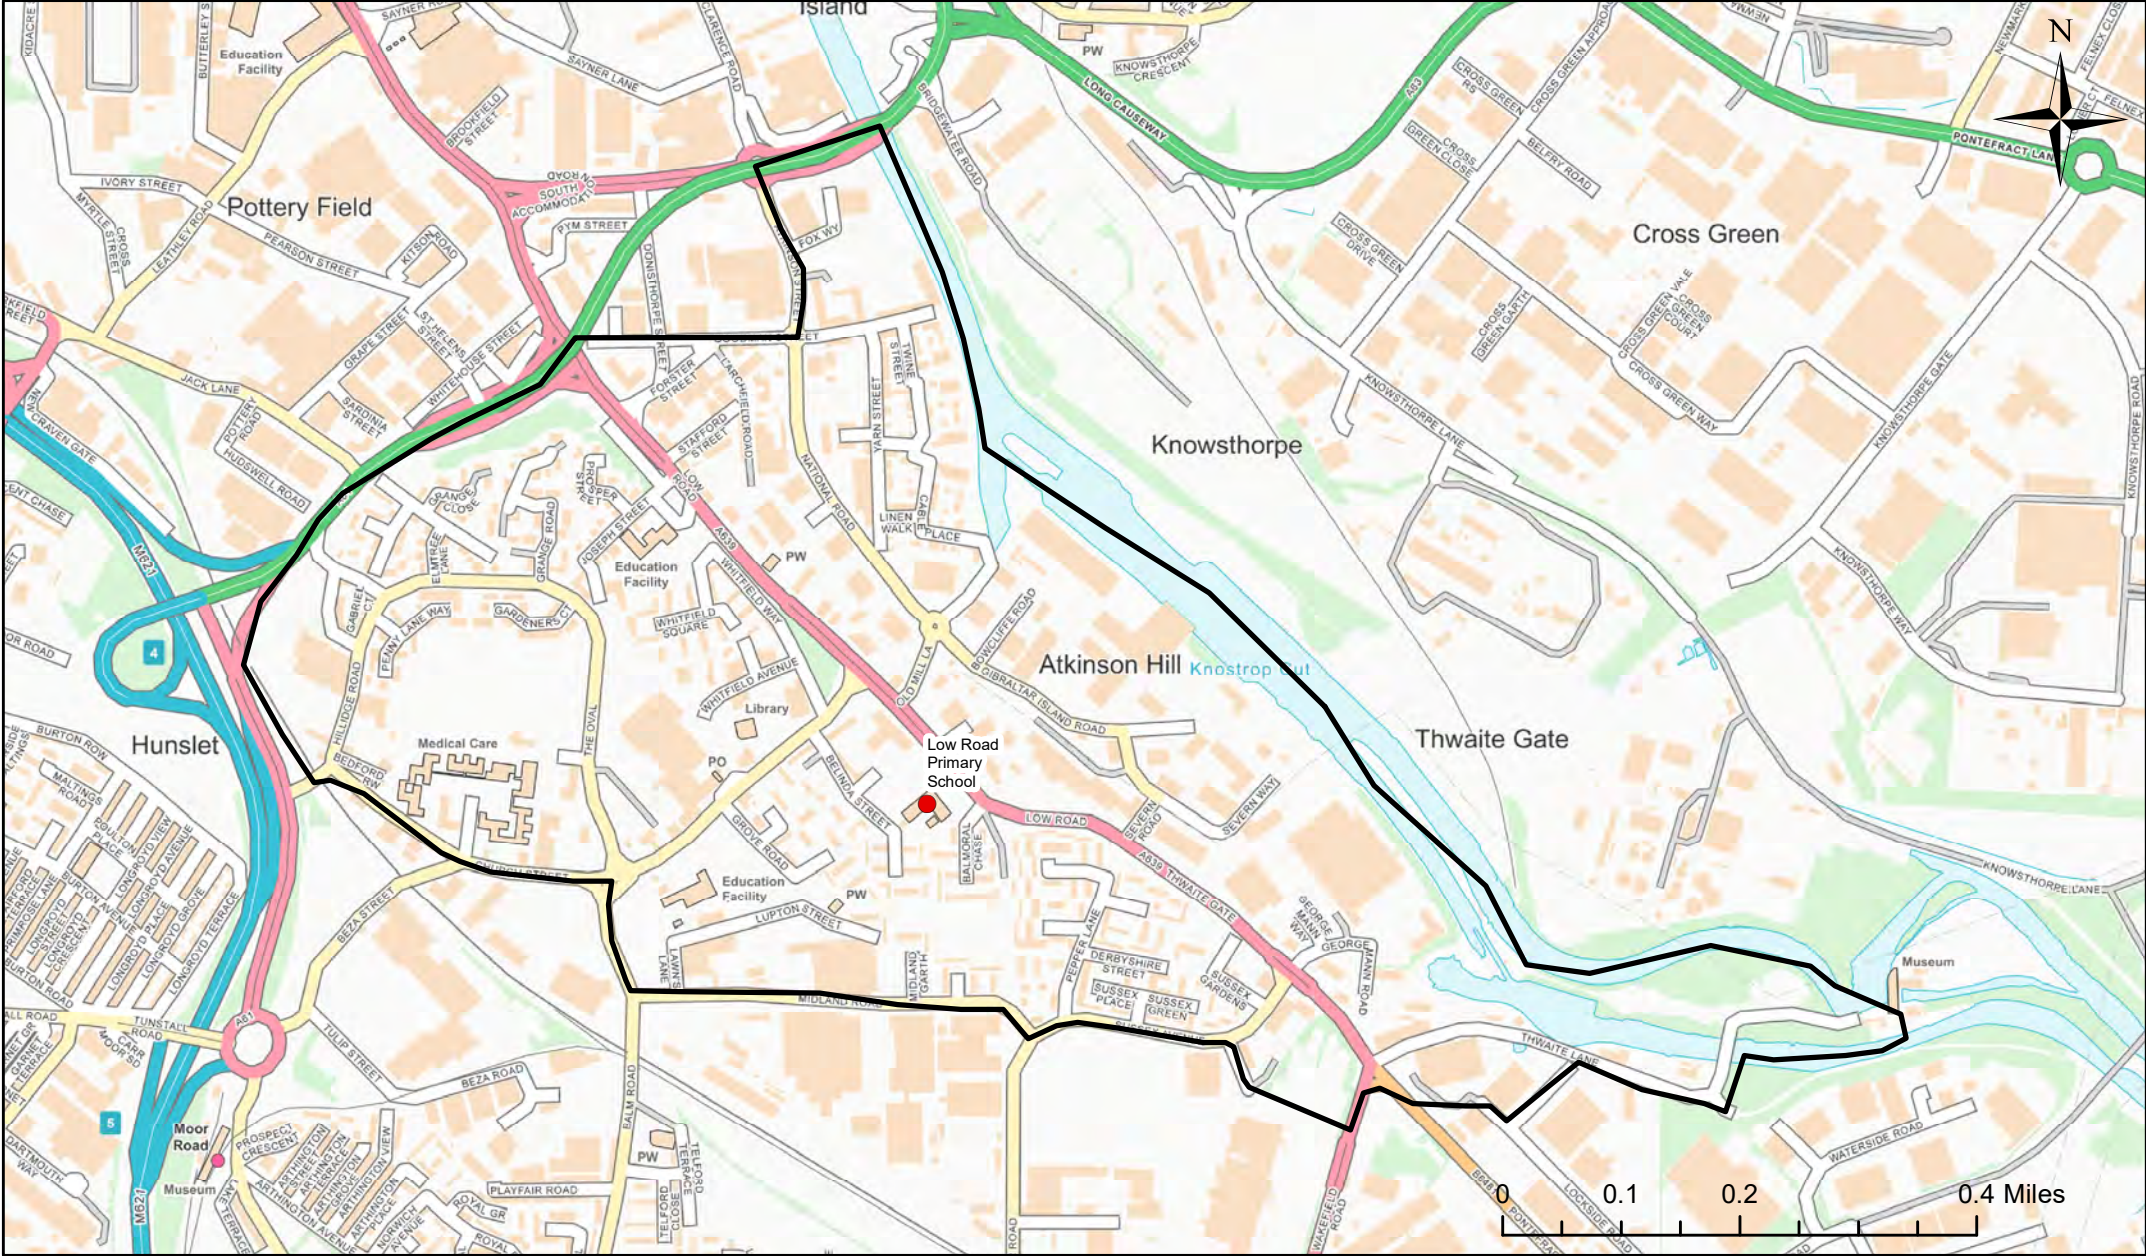

Low Road Primary School Catchment Area

© Crown Copyright. Leeds City Council - 100019567 (2022)
This map produced by the Children's Performance Service, Children's Services, Leeds City Council.

Applicants living in the catchment priority area are not guaranteed a place, but their application would meet the catchment priority of the school's admission policy.
You can look up your individual address at www.leeds.gov.uk/apply to check if it has any priority.