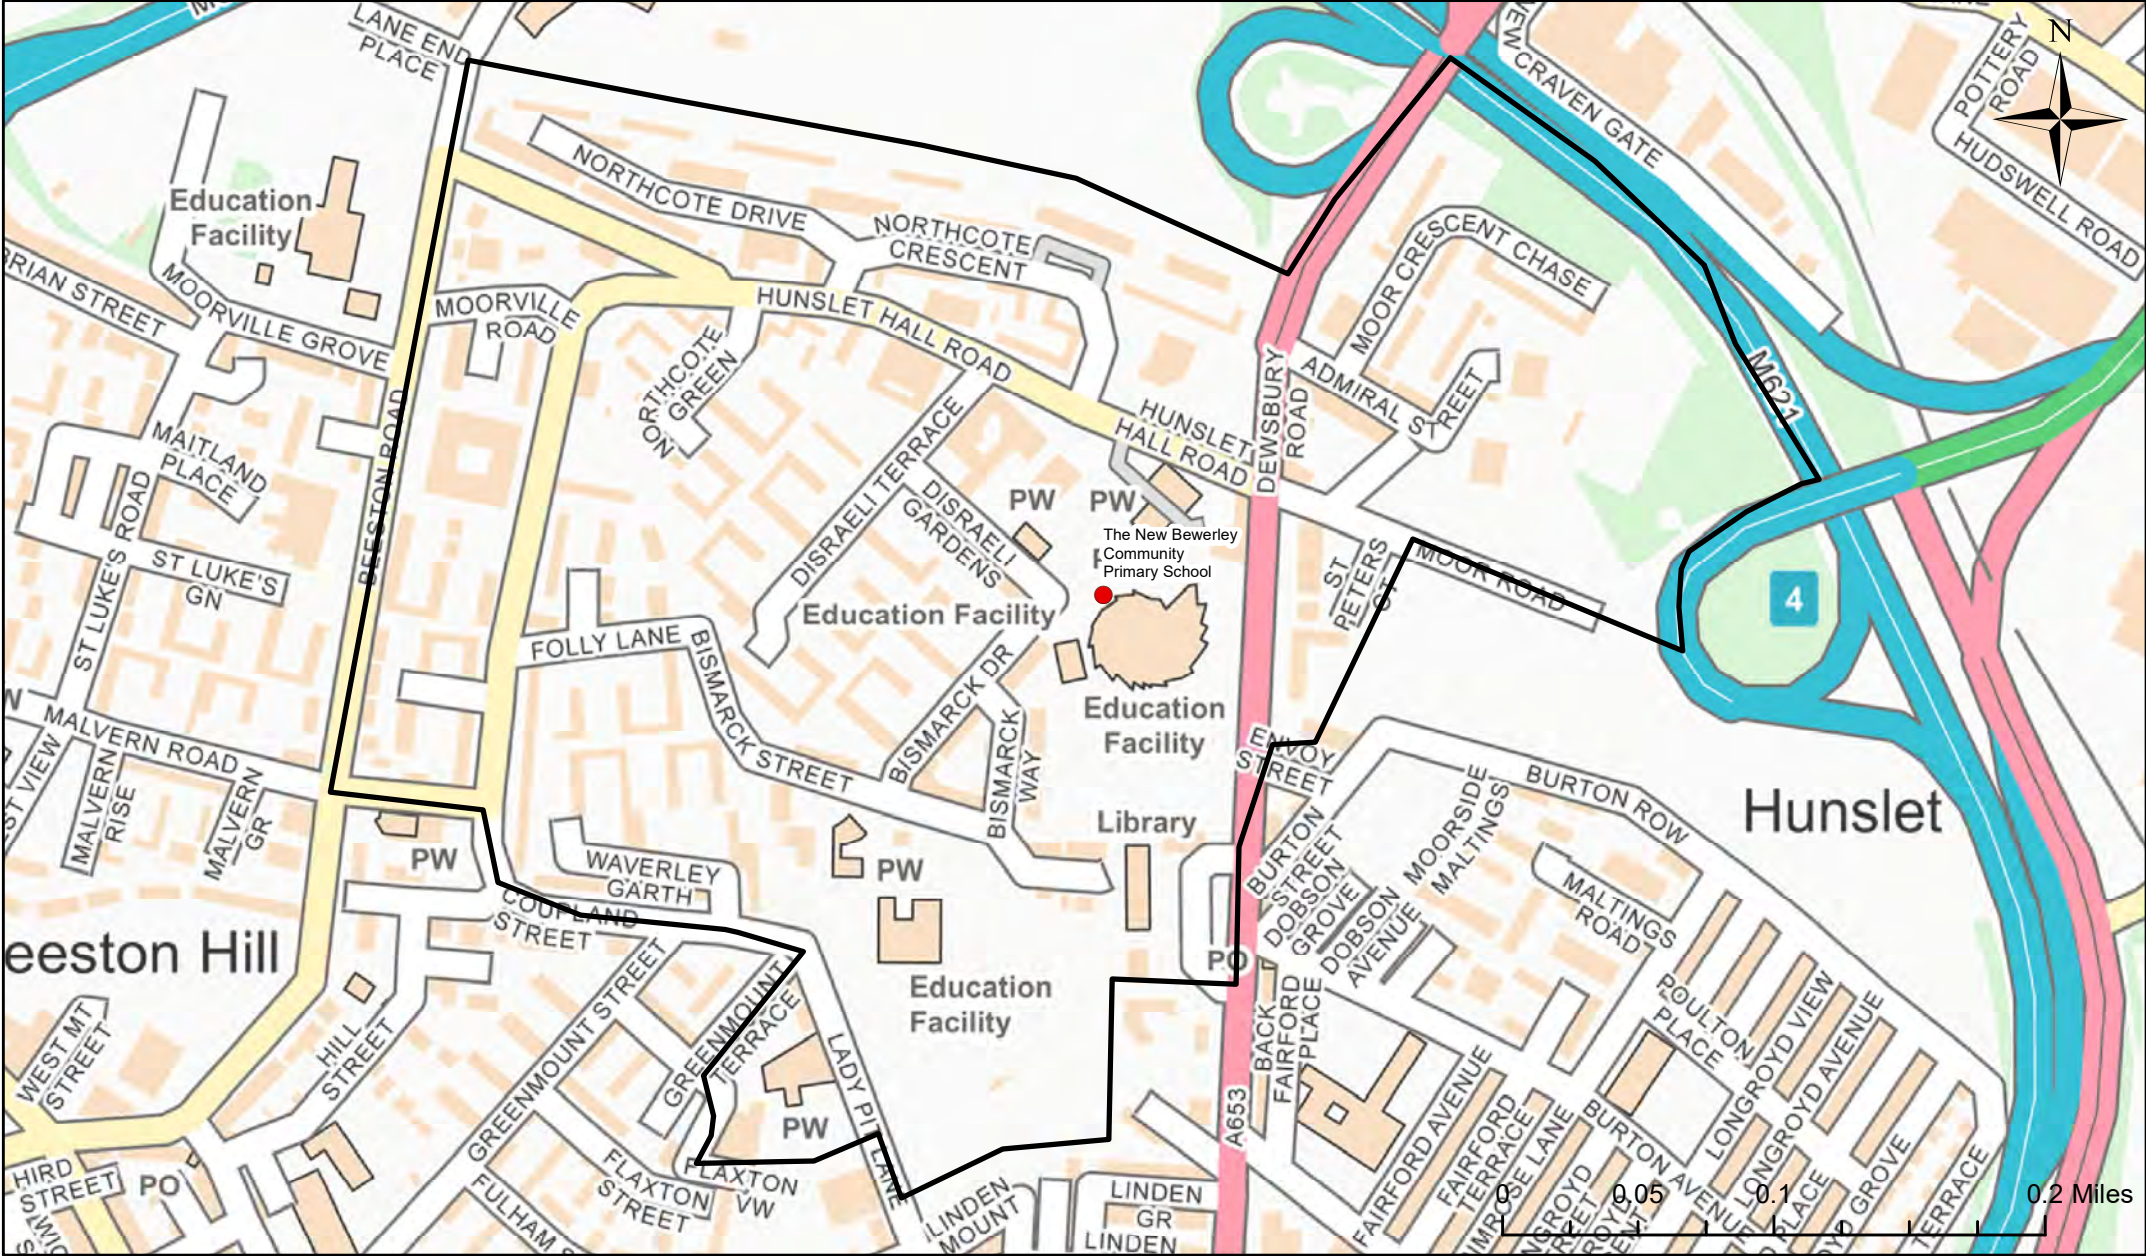

New Bewerley Community Primary School Catchment Area

© Crown Copyright. Leeds City Council - 100019567 (2022)
This map produced by the Children's Performance Service, Children's Services, Leeds City Council.

Applicants living in the catchment priority area are not guaranteed a place, but their application would meet the catchment priority of the school's admission policy.
You can look up your individual address at www.leeds.gov.uk/apply to check if it has any priority.

Legend

- School
- Catchment Area