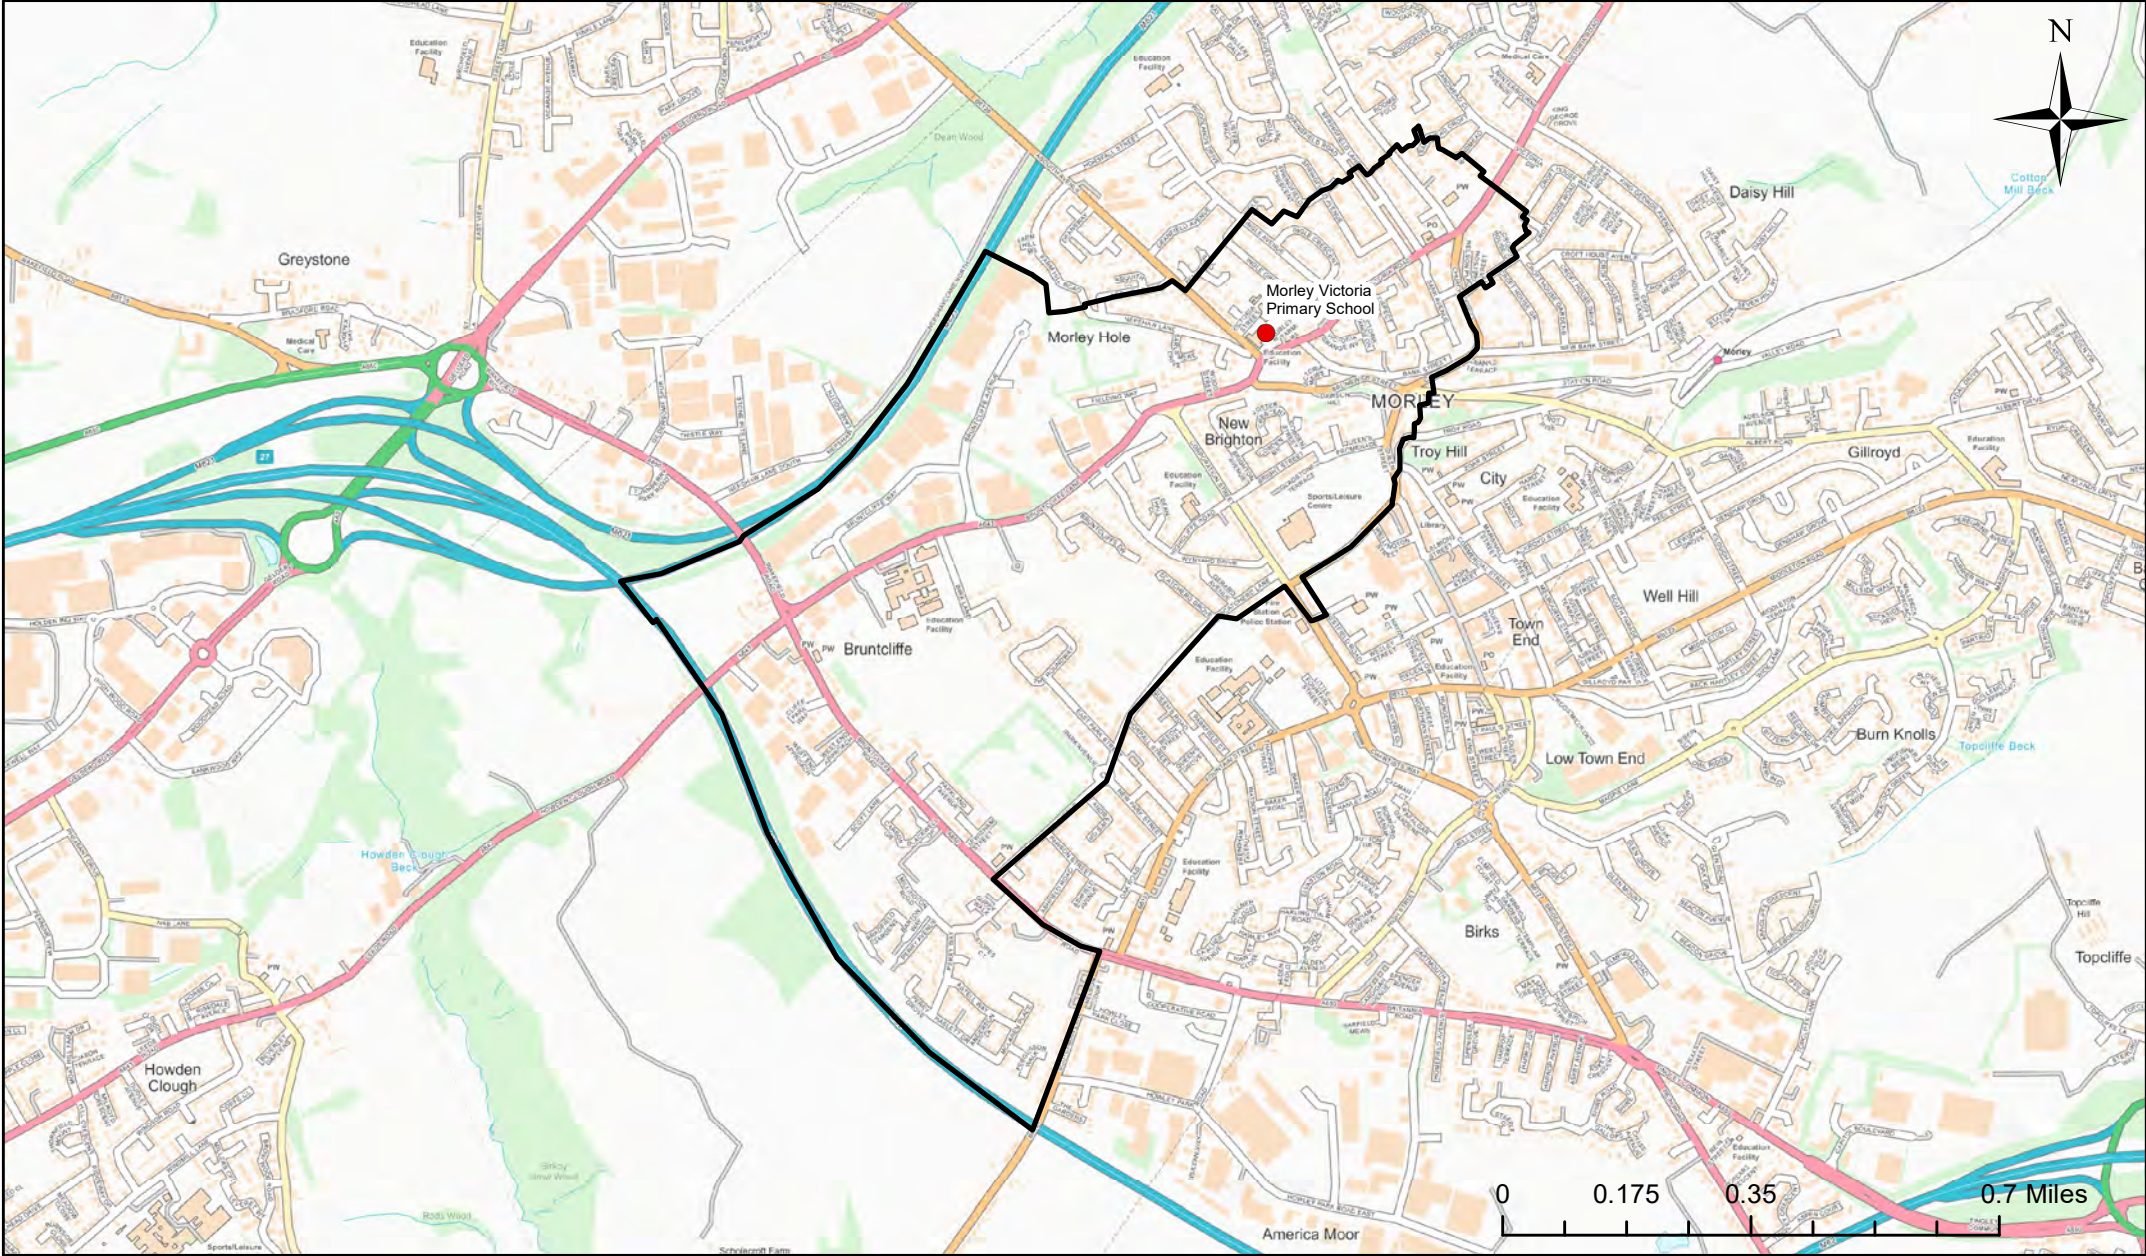

Morley Victoria Primary School Catchment Area

© Crown Copyright. Leeds City Council - 100019567 (2022)
This map produced by the Children's Performance Service, Children's Services, Leeds City Council.

Applicants living in the catchment priority area are not guaranteed a place, but their application would meet the catchment priority of the school's admission policy.
You can look up your individual address at www.leeds.gov.uk/apply to check if it has any priority.

Legend	
●	School
	Catchment Area