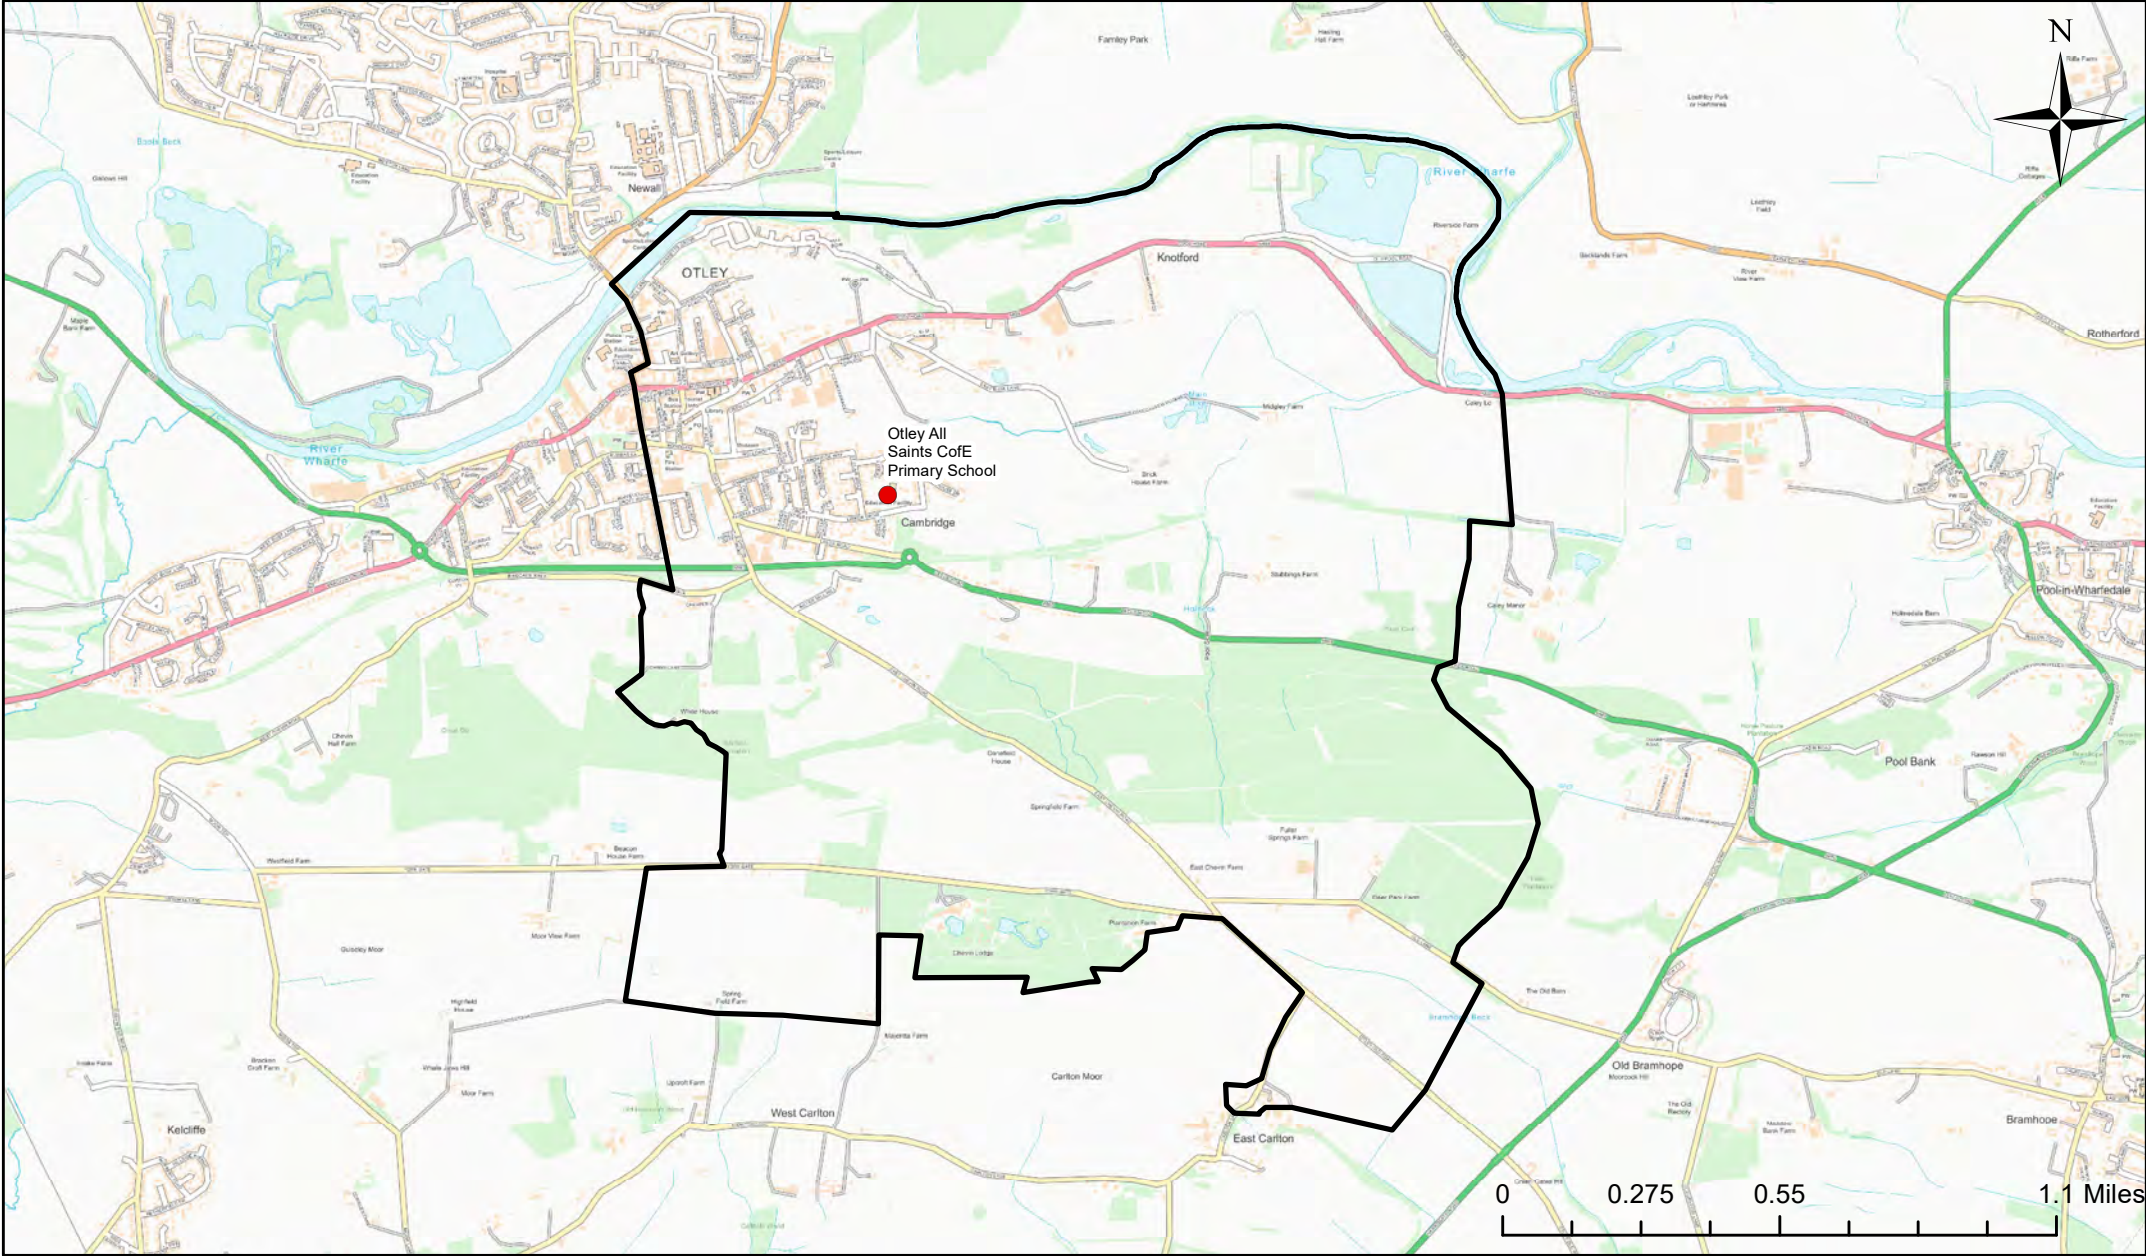

Otley All Saints CofE Primary School Catchment Area

© Crown Copyright. Leeds City Council - 100019567 (2022)
This map produced by the Children's Performance Service, Children's Services, Leeds City Council.

Applicants living in the catchment priority area are not guaranteed a place, but their application would meet the catchment priority of the school's admission policy.
You can look up your individual address at www.leeds.gov.uk/apply to check if it has any priority.

Legend

- School
- Catchment Area