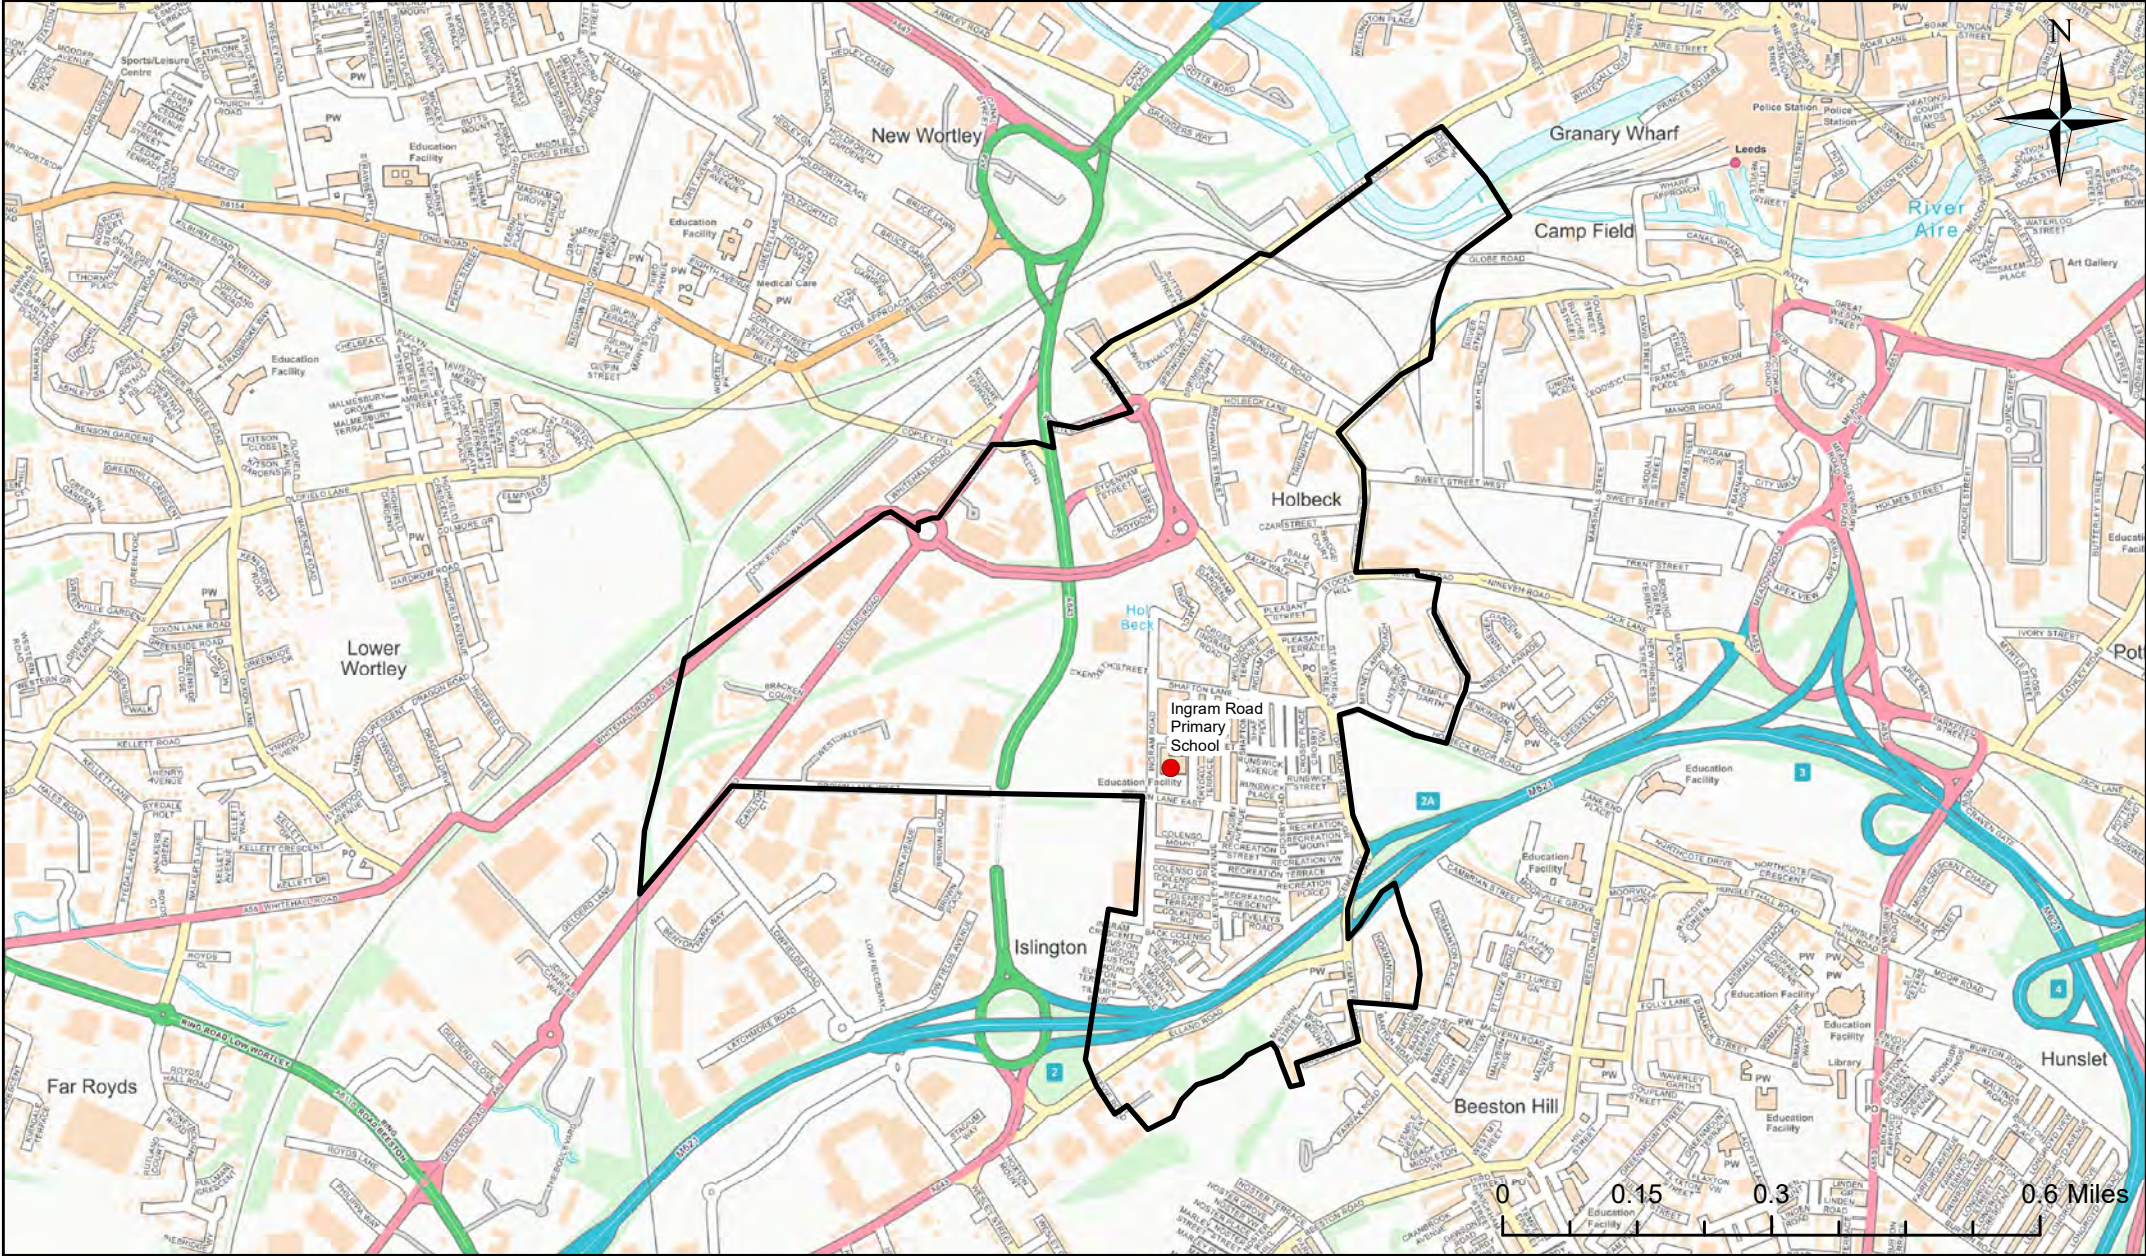

Ingram Road Primary School Catchment Area

© Crown Copyright. Leeds City Council - 100019567 (2022)
This map produced by the Children's Performance Service, Children's Services, Leeds City Council.

Applicants living in the catchment priority area are not guaranteed a place, but their application would meet the catchment priority of the school's admission policy.
You can look up your individual address at www.leeds.gov.uk/apply to check if it has any priority.