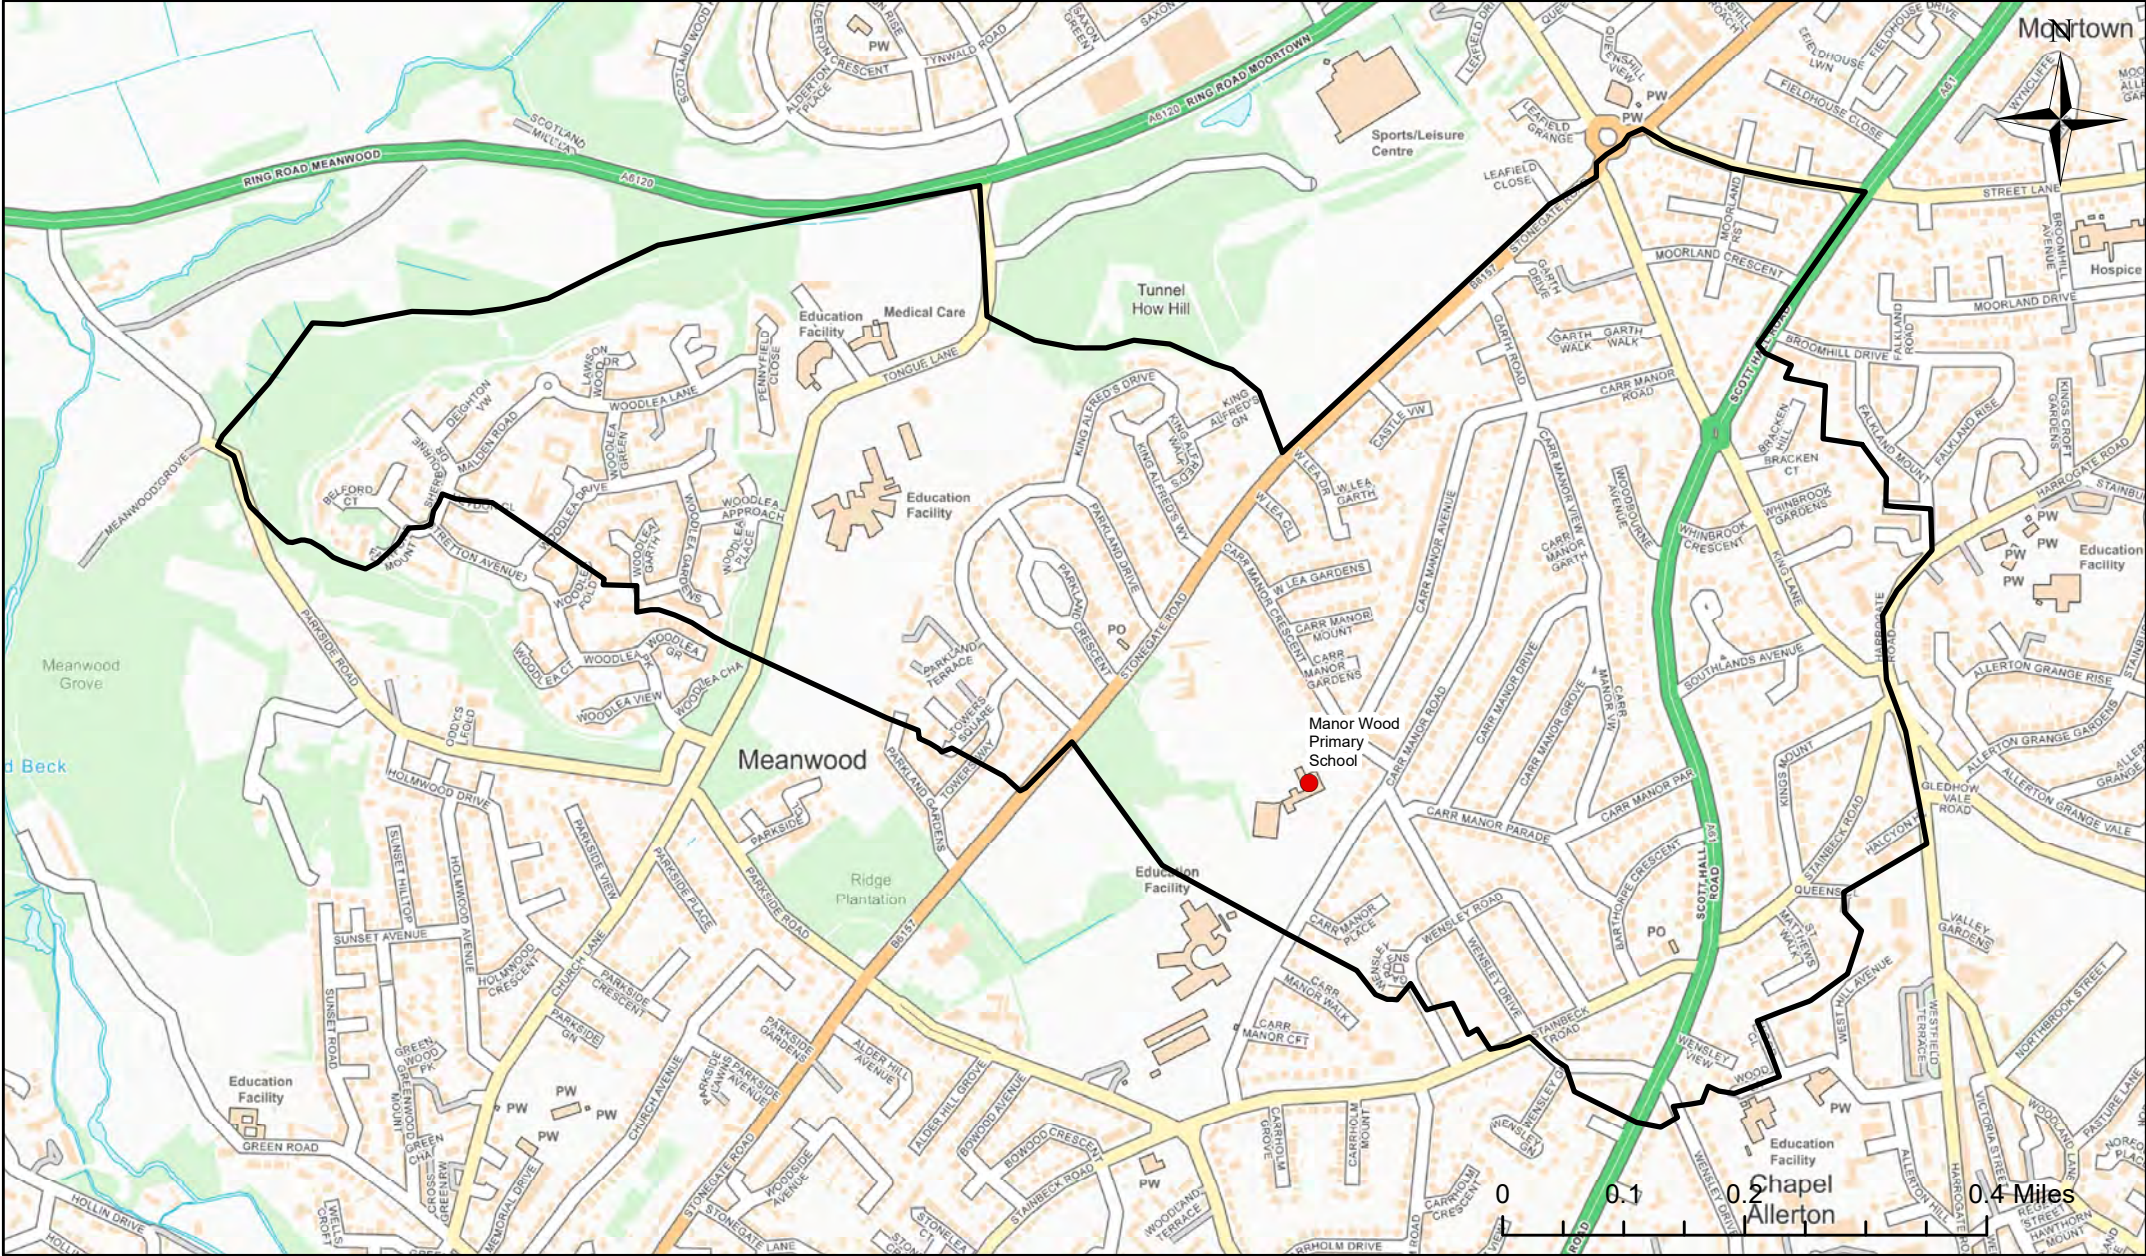

Manor Wood Primary School Catchment Area

© Crown Copyright. Leeds City Council - 100019567 (2022)
This map produced by the Children's Performance Service, Children's Services, Leeds City Council.

Applicants living in the catchment priority area are not guaranteed a place, but their application would meet the catchment priority of the school's admission policy.
You can look up your individual address at www.leeds.gov.uk/apply to check if it has any priority.

Legend	
●	School
	Catchment Area