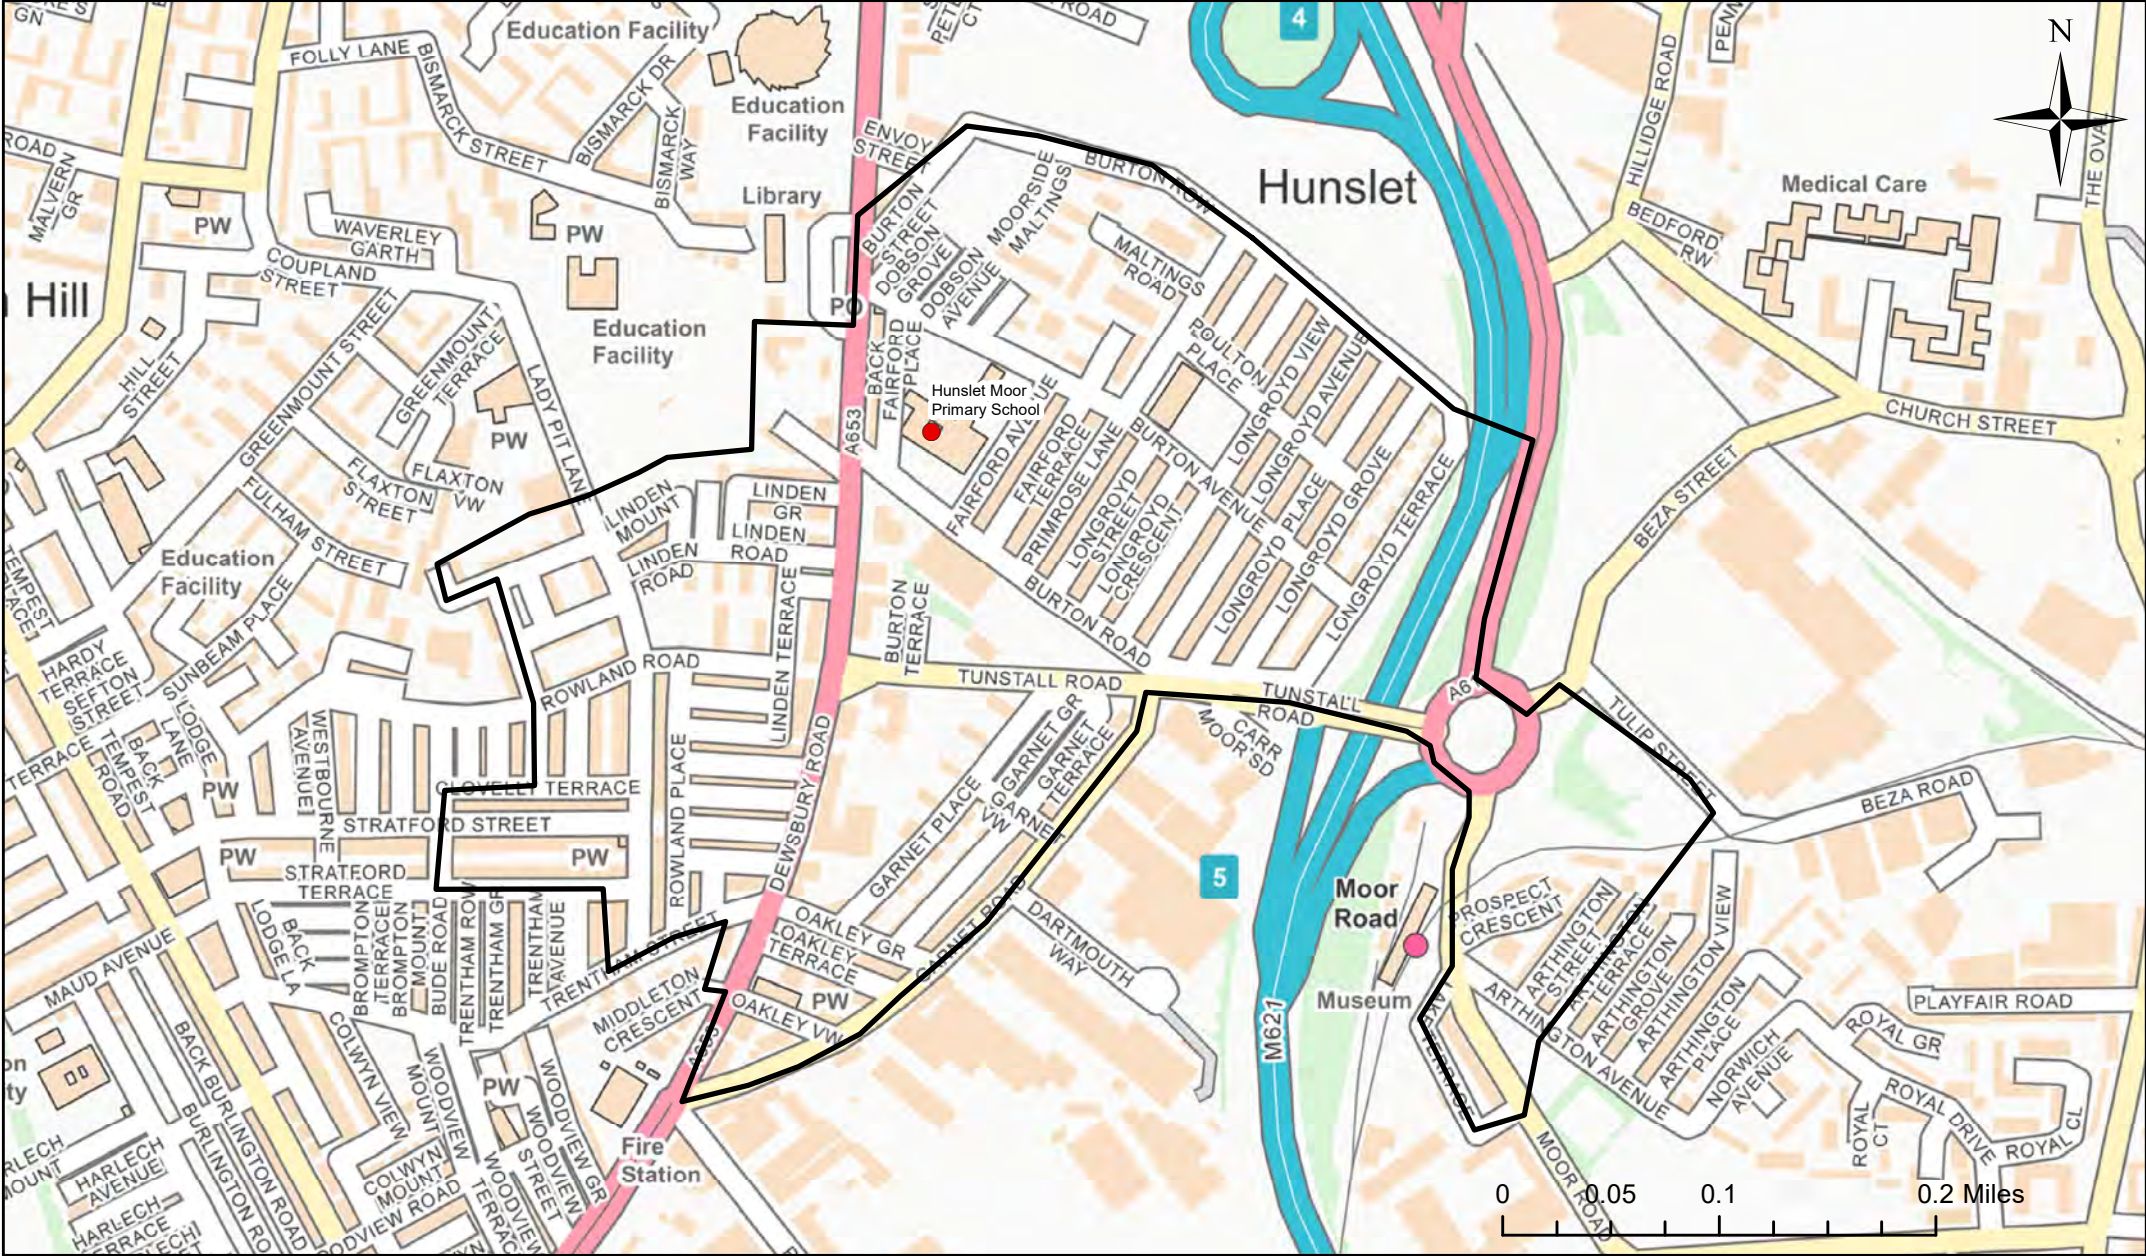

Hunslet Moor Primary School Catchment Area

© Crown Copyright. Leeds City Council - 100019567 (2022)
This map produced by the Children's Performance Service, Children's Services, Leeds City Council.

Applicants living in the catchment priority area are not guaranteed a place, but their application would meet the catchment priority of the school's admission policy.
You can look up your individual address at www.leeds.gov.uk/apply to check if it has any priority.

Legend

- School
- Catchment Area