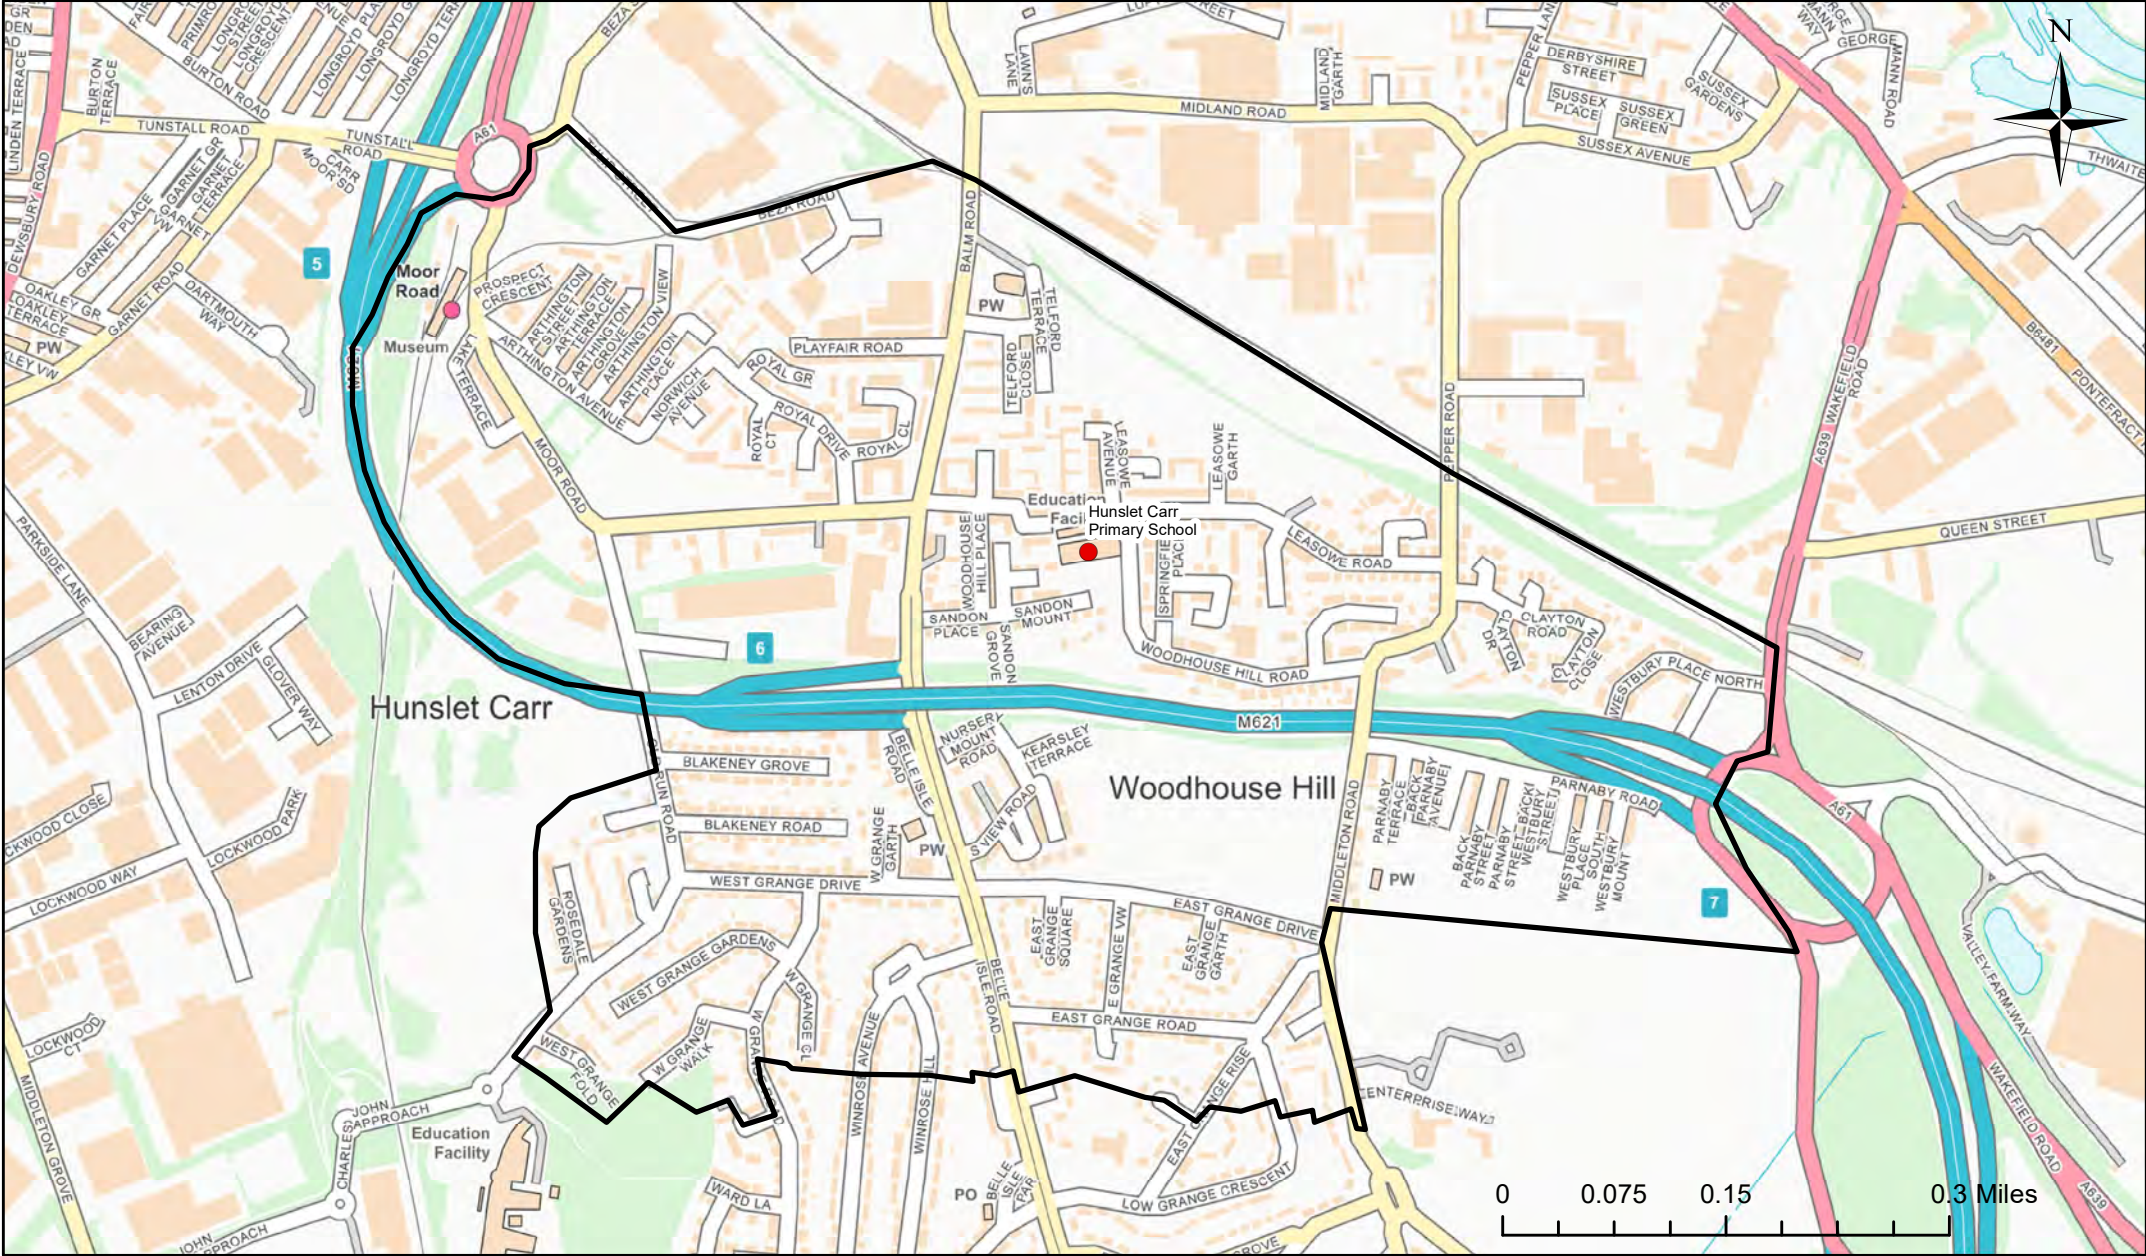

Hunslet Carr Primary School Catchment Area

© Crown Copyright. Leeds City Council - 100019567 (2022)
 This map produced by the Children's Performance Service, Children's Services, Leeds City Council.

Applicants living in the catchment priority area are not guaranteed a place, but their application would meet the catchment priority of the school's admission policy.
 You can look up your individual address at www.leeds.gov.uk/apply to check if it has any priority.