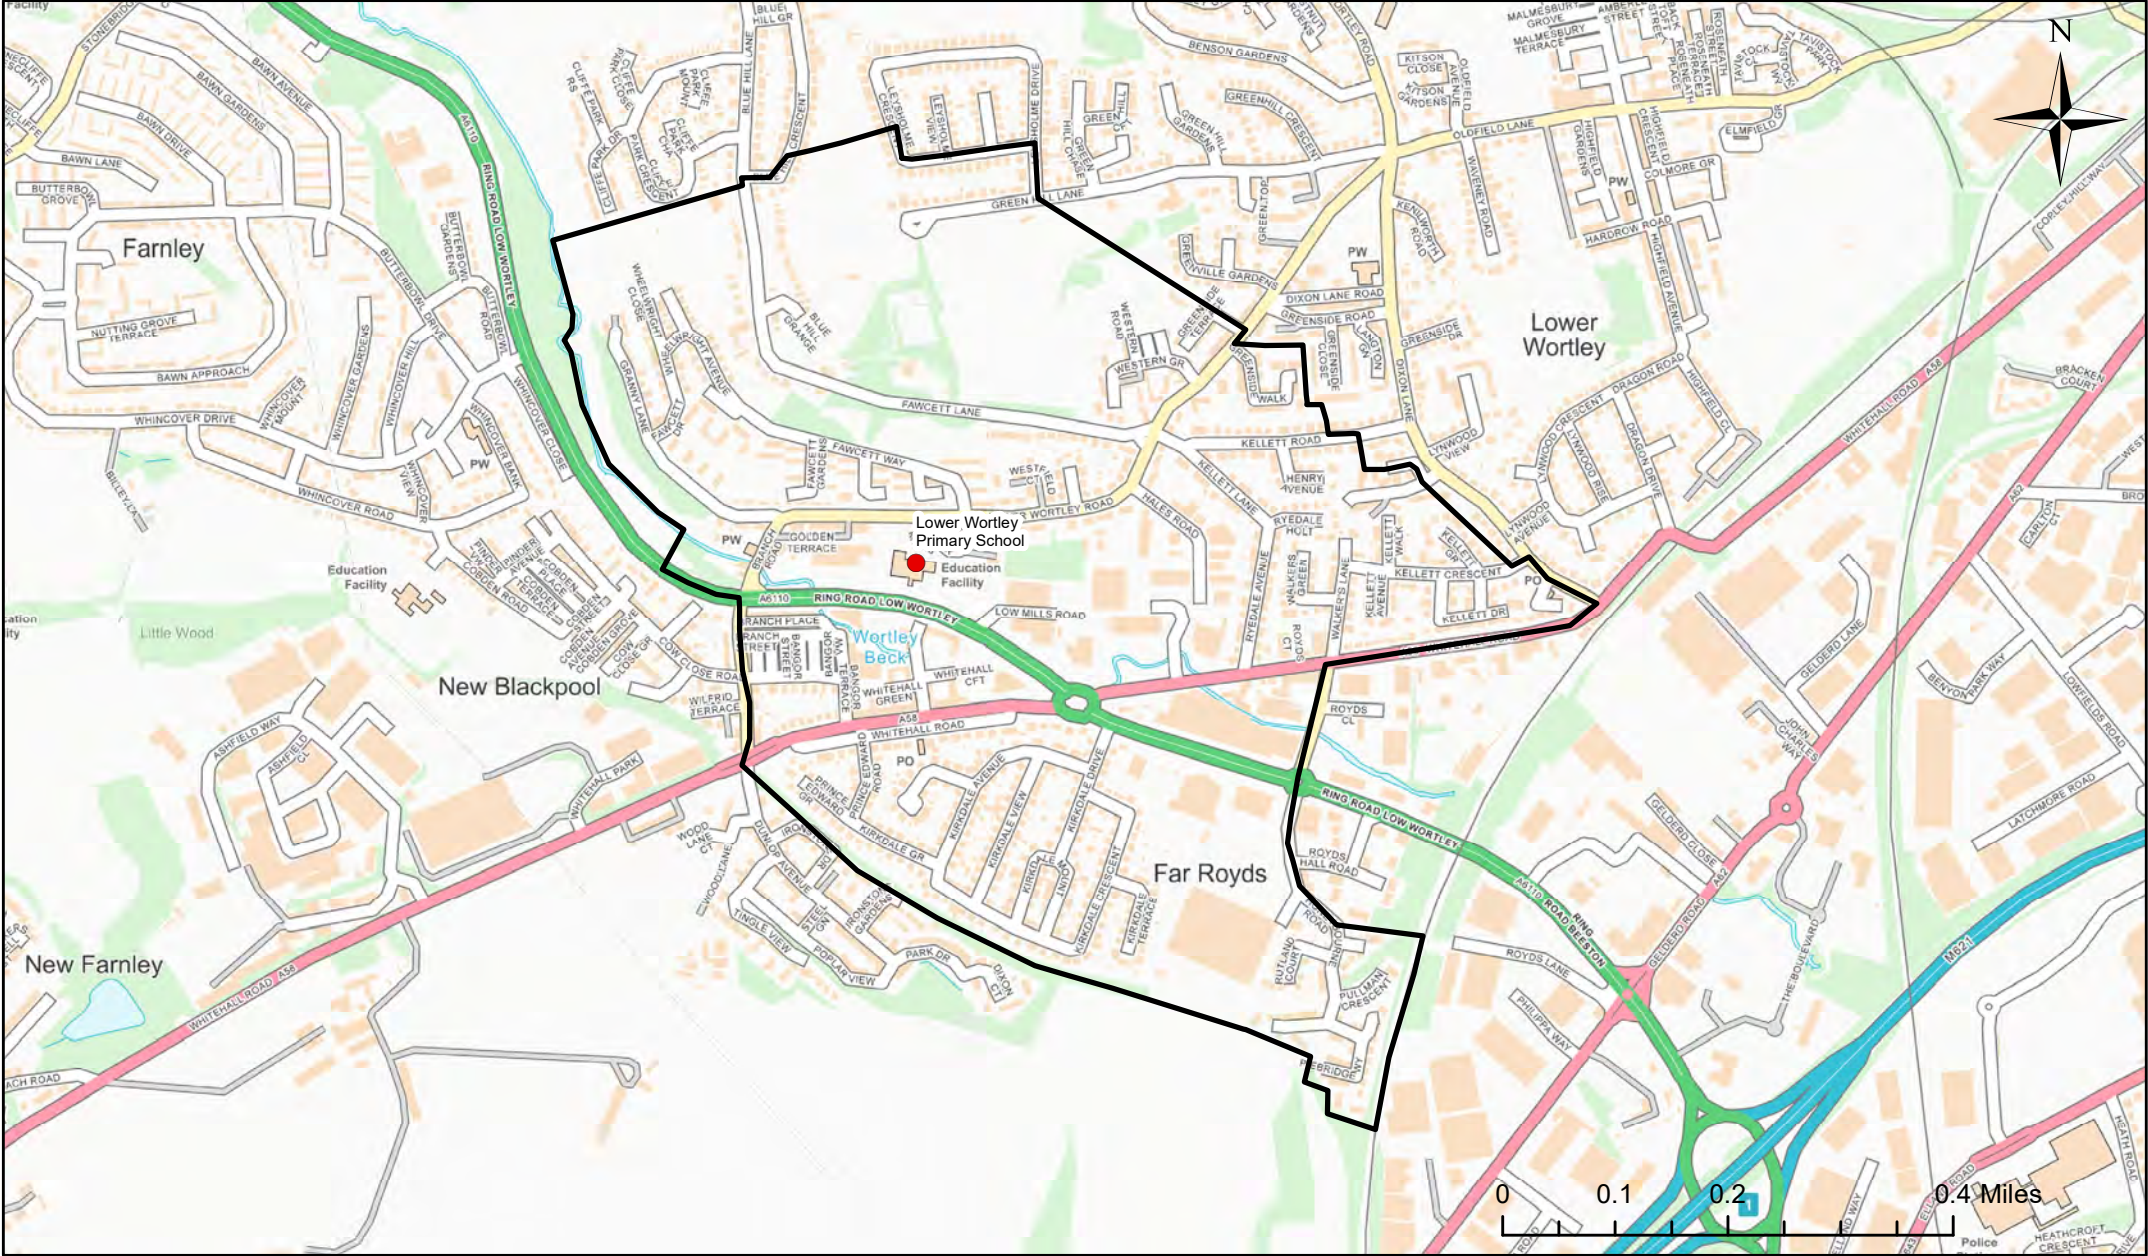

Lower Wortley Primary School Catchment Area

© Crown Copyright. Leeds City Council - 100019567 (2022)
This map produced by the Children's Performance Service, Children's Services, Leeds City Council.

Applicants living in the catchment priority area are not guaranteed a place, but their application would meet the catchment priority of the school's admission policy.
You can look up your individual address at www.leeds.gov.uk/apply to check if it has any priority.

Legend

- School
- Catchment Area