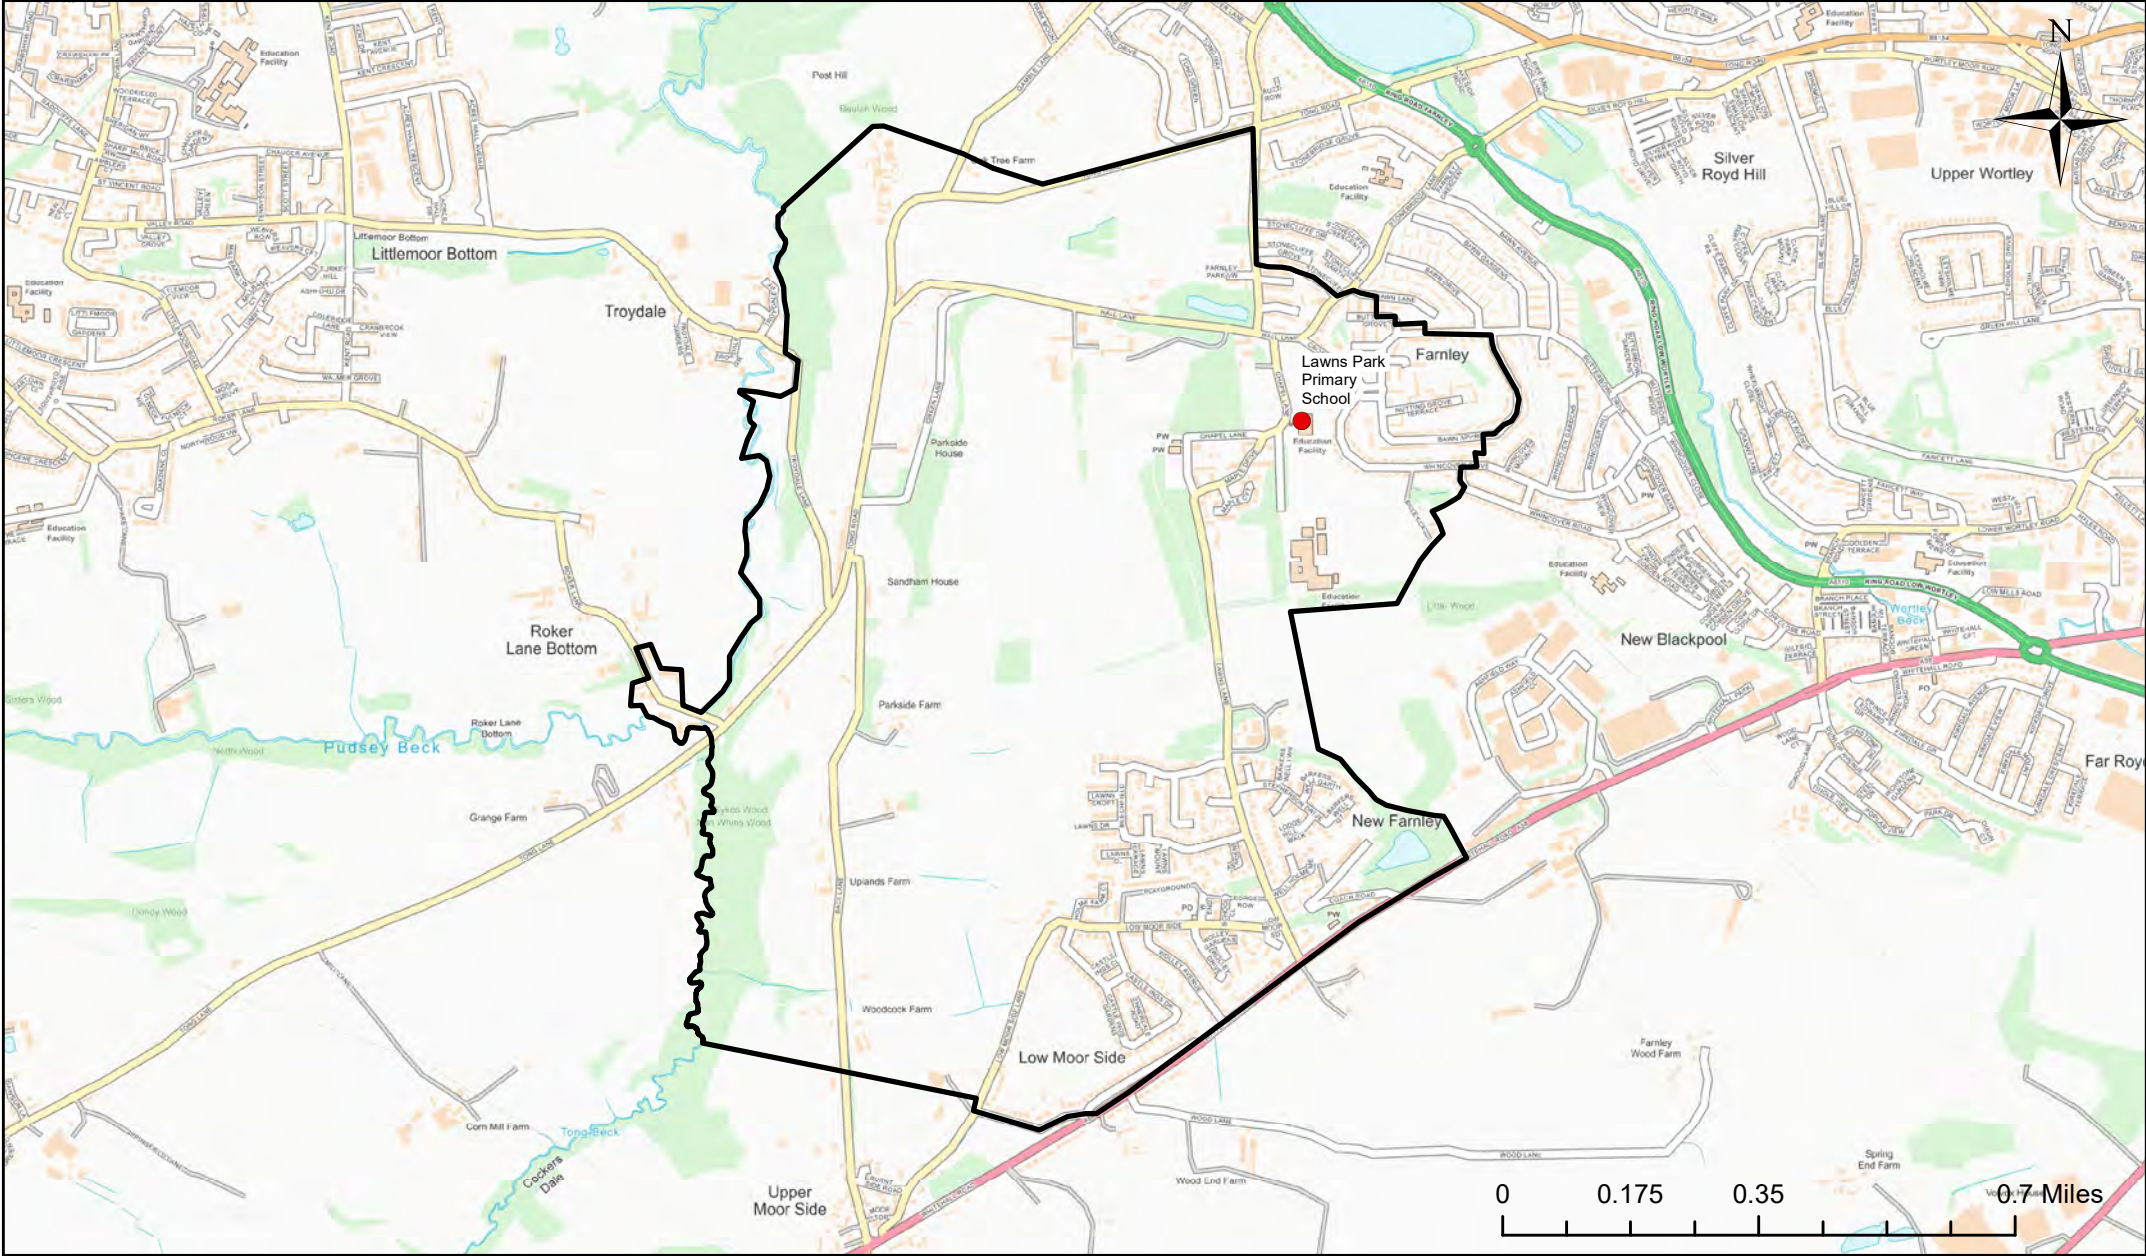

Lawns Park Primary School Catchment Area

© Crown Copyright. Leeds City Council - 100019567 (2022)
This map produced by the Children's Performance Service, Children's Services, Leeds City Council.

Applicants living in the catchment priority area are not guaranteed a place, but their application would meet the catchment priority of the school's admission policy.
You can look up your individual address at www.leeds.gov.uk/apply to check if it has any priority.

Legend

- School
- Catchment Area