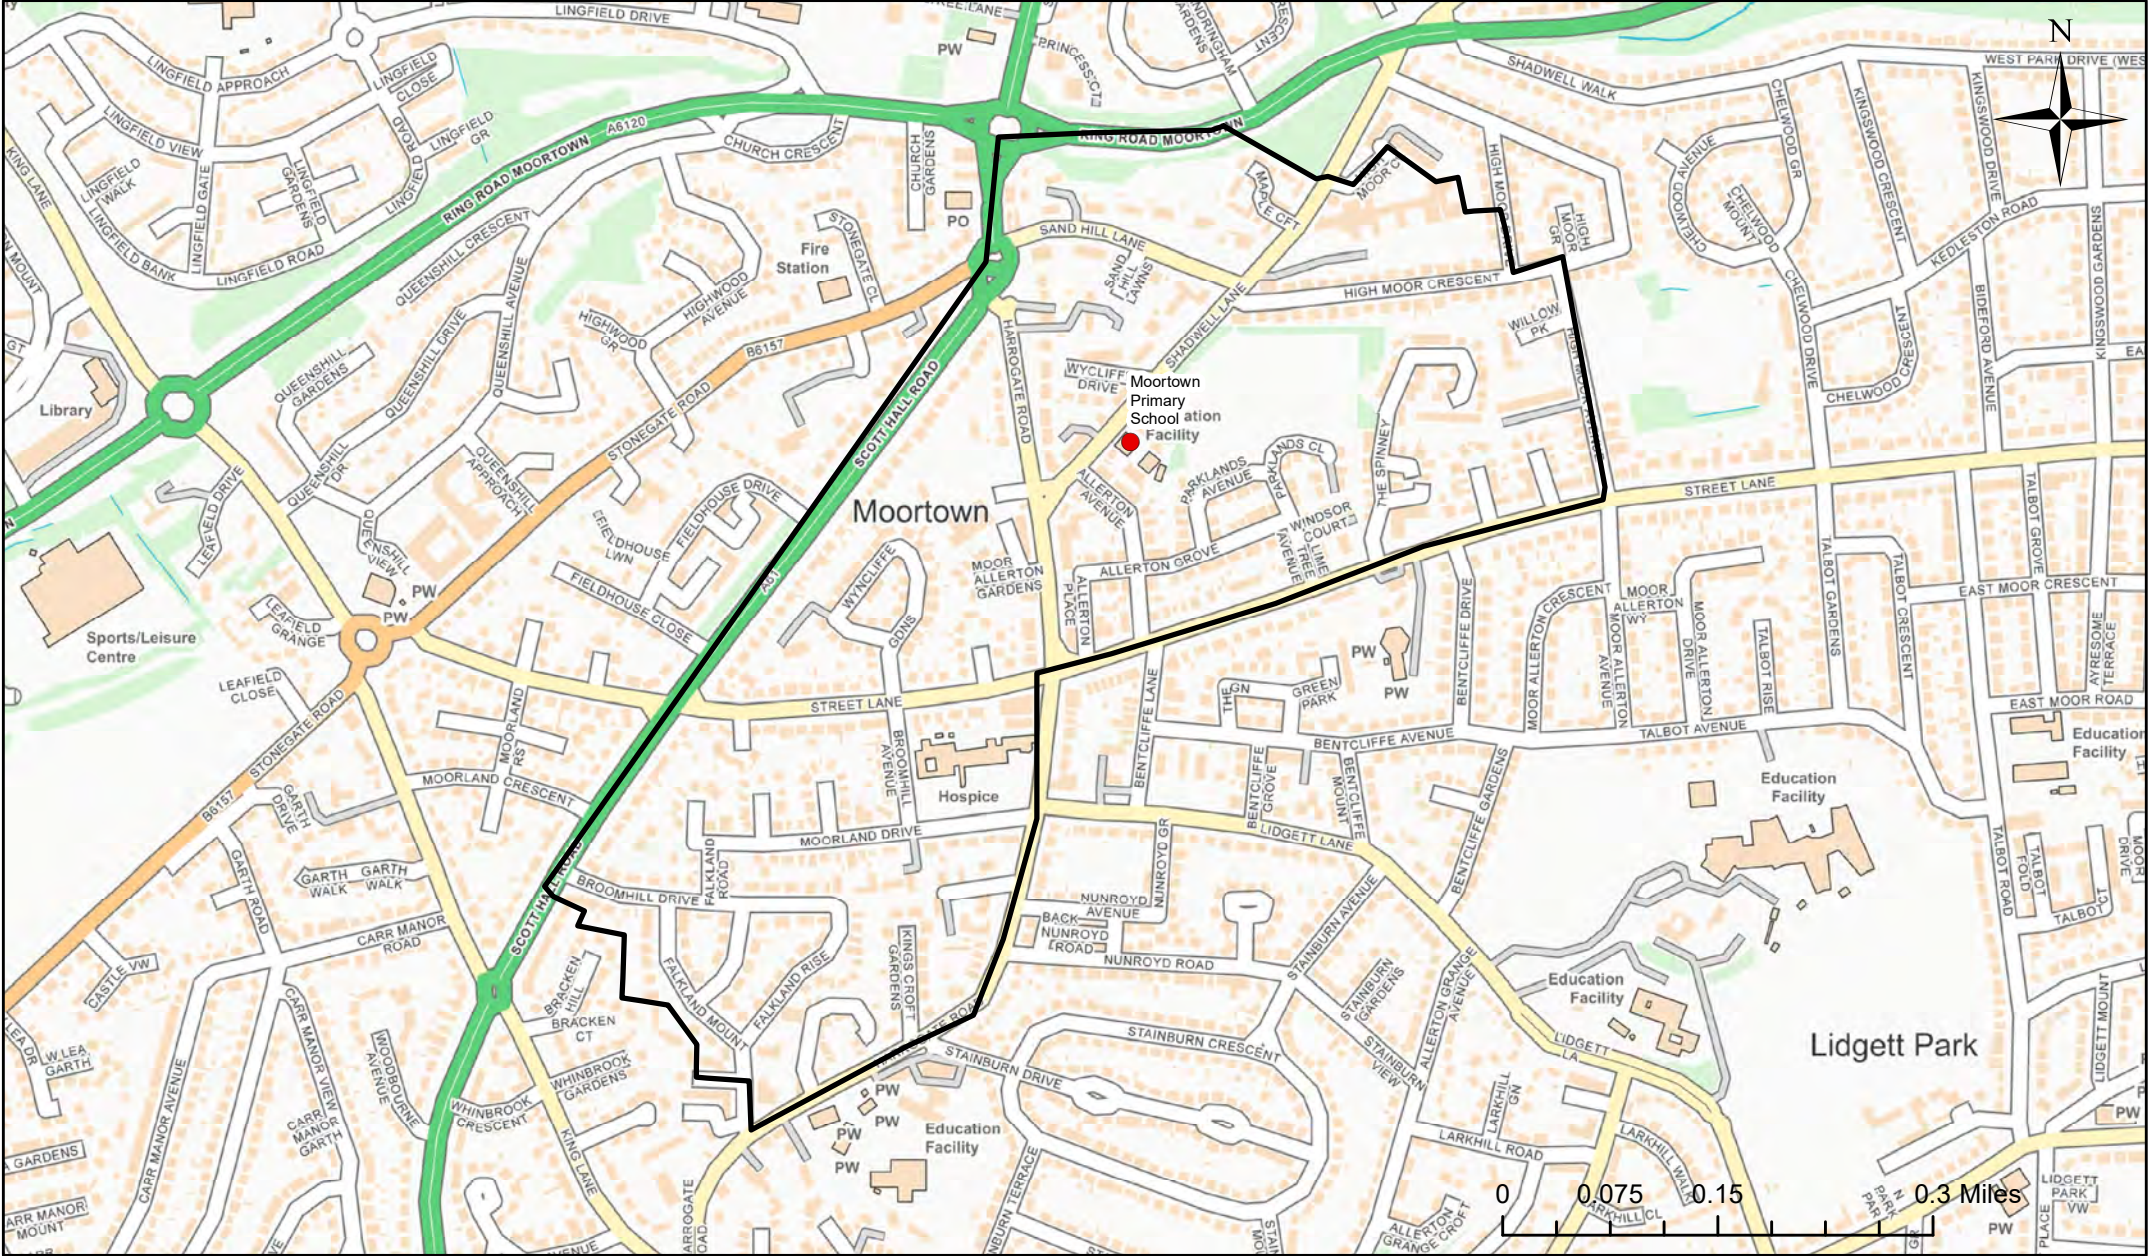

Moortown Primary School Catchment Area

© Crown Copyright. Leeds City Council - 100019567 (2022)
This map produced by the Children's Performance Service, Children's Services, Leeds City Council.

Applicants living in the catchment priority area are not guaranteed a place, but their application would meet the catchment priority of the school's admission policy.
You can look up your individual address at www.leeds.gov.uk/apply to check if it has any priority.

Legend	
●	School
	Catchment Area