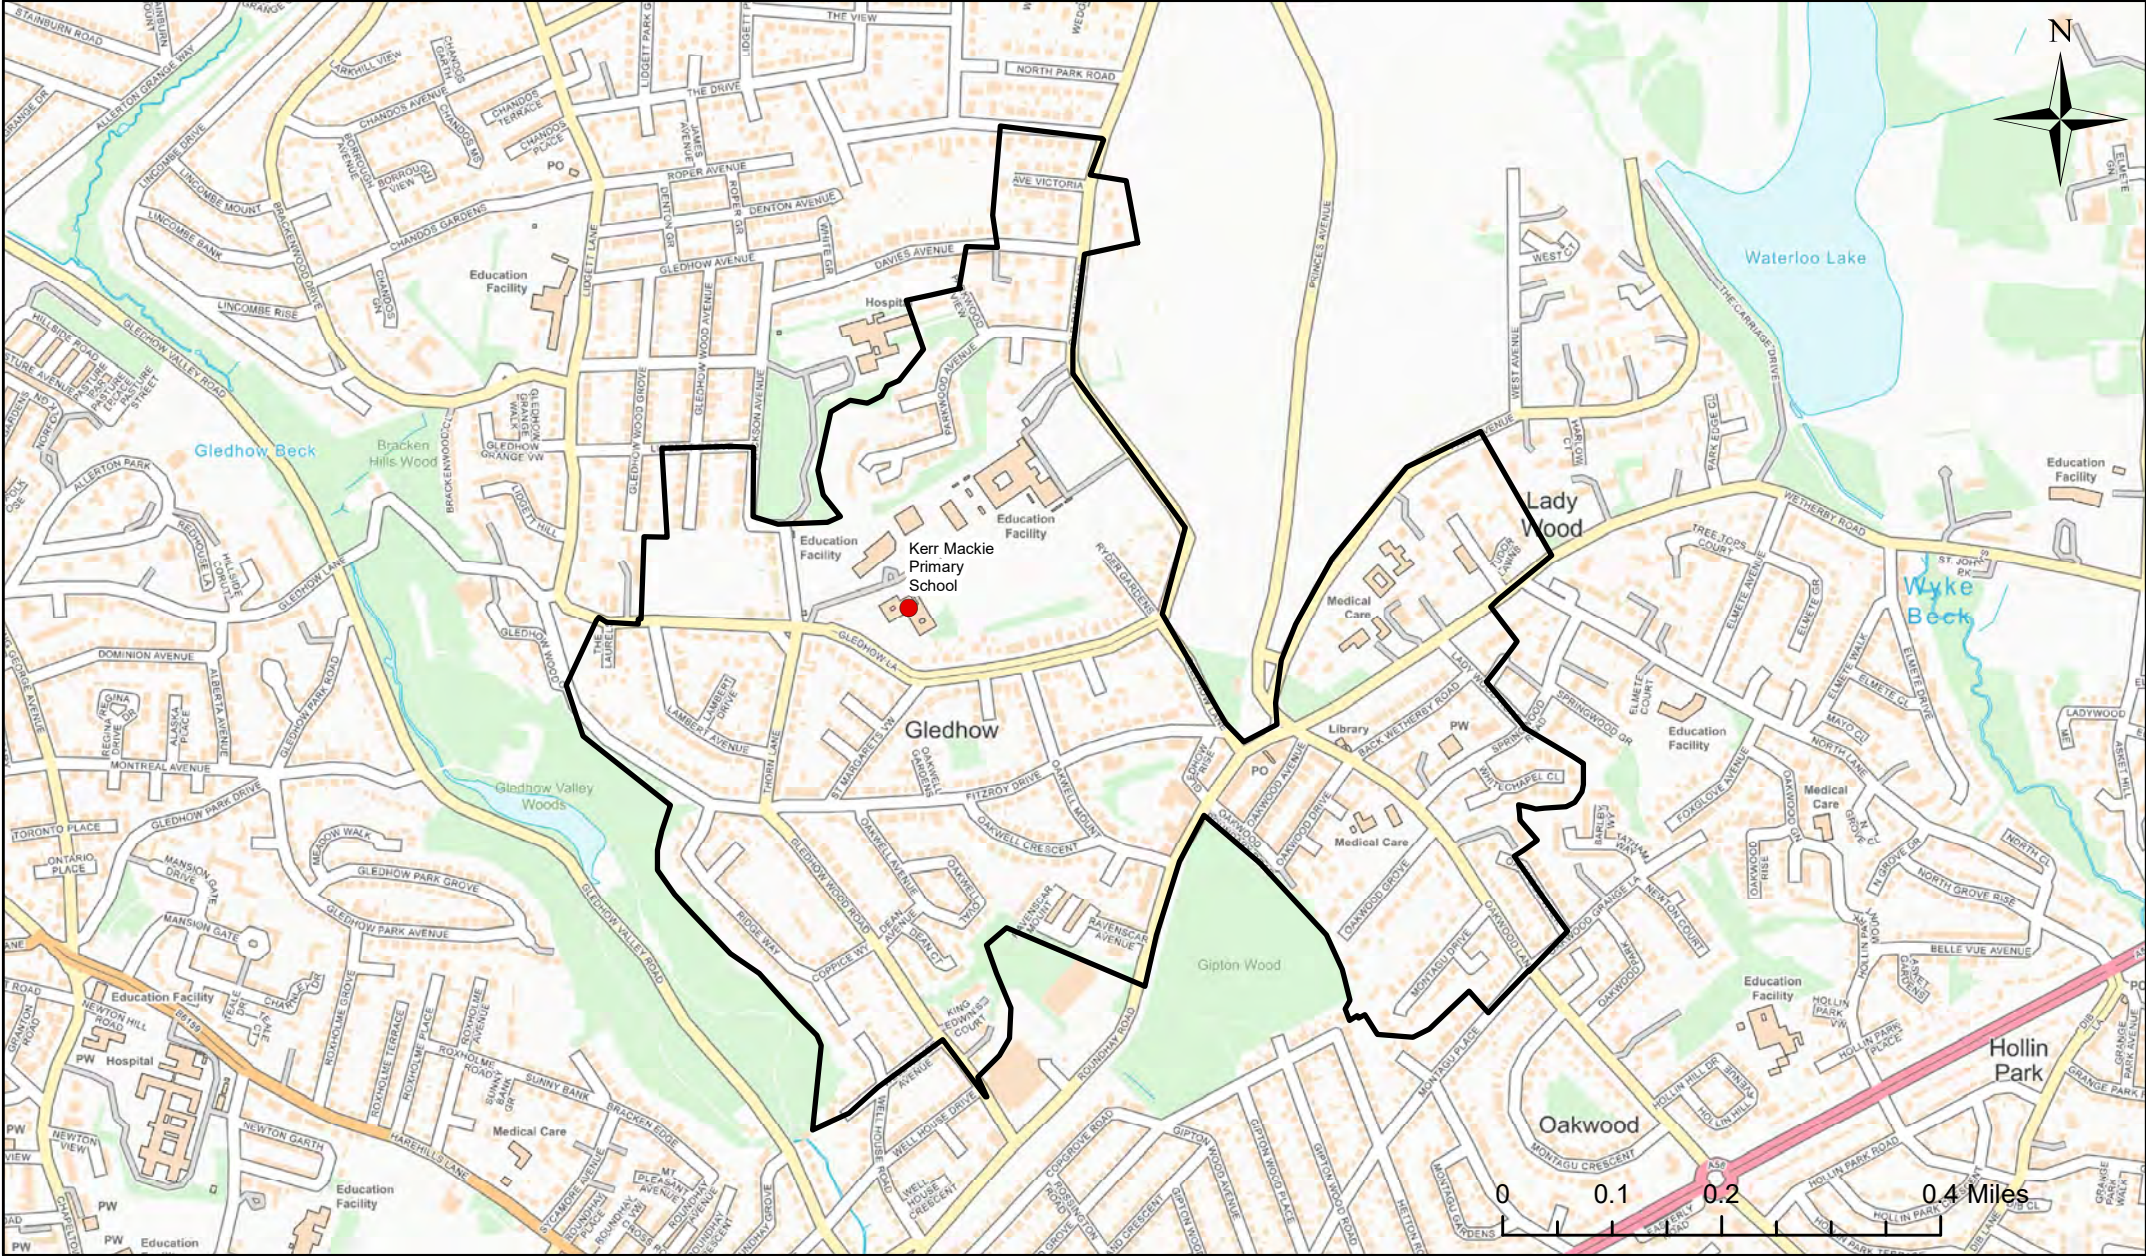

Kerr Mackie Primary School Catchment Area

© Crown Copyright. Leeds City Council - 100019567 (2022)
This map produced by the Children's Performance Service, Children's Services, Leeds City Council.

Applicants living in the catchment priority area are not guaranteed a place, but their application would meet the catchment priority of the school's admission policy.
You can look up your individual address at www.leeds.gov.uk/apply to check if it has any priority.