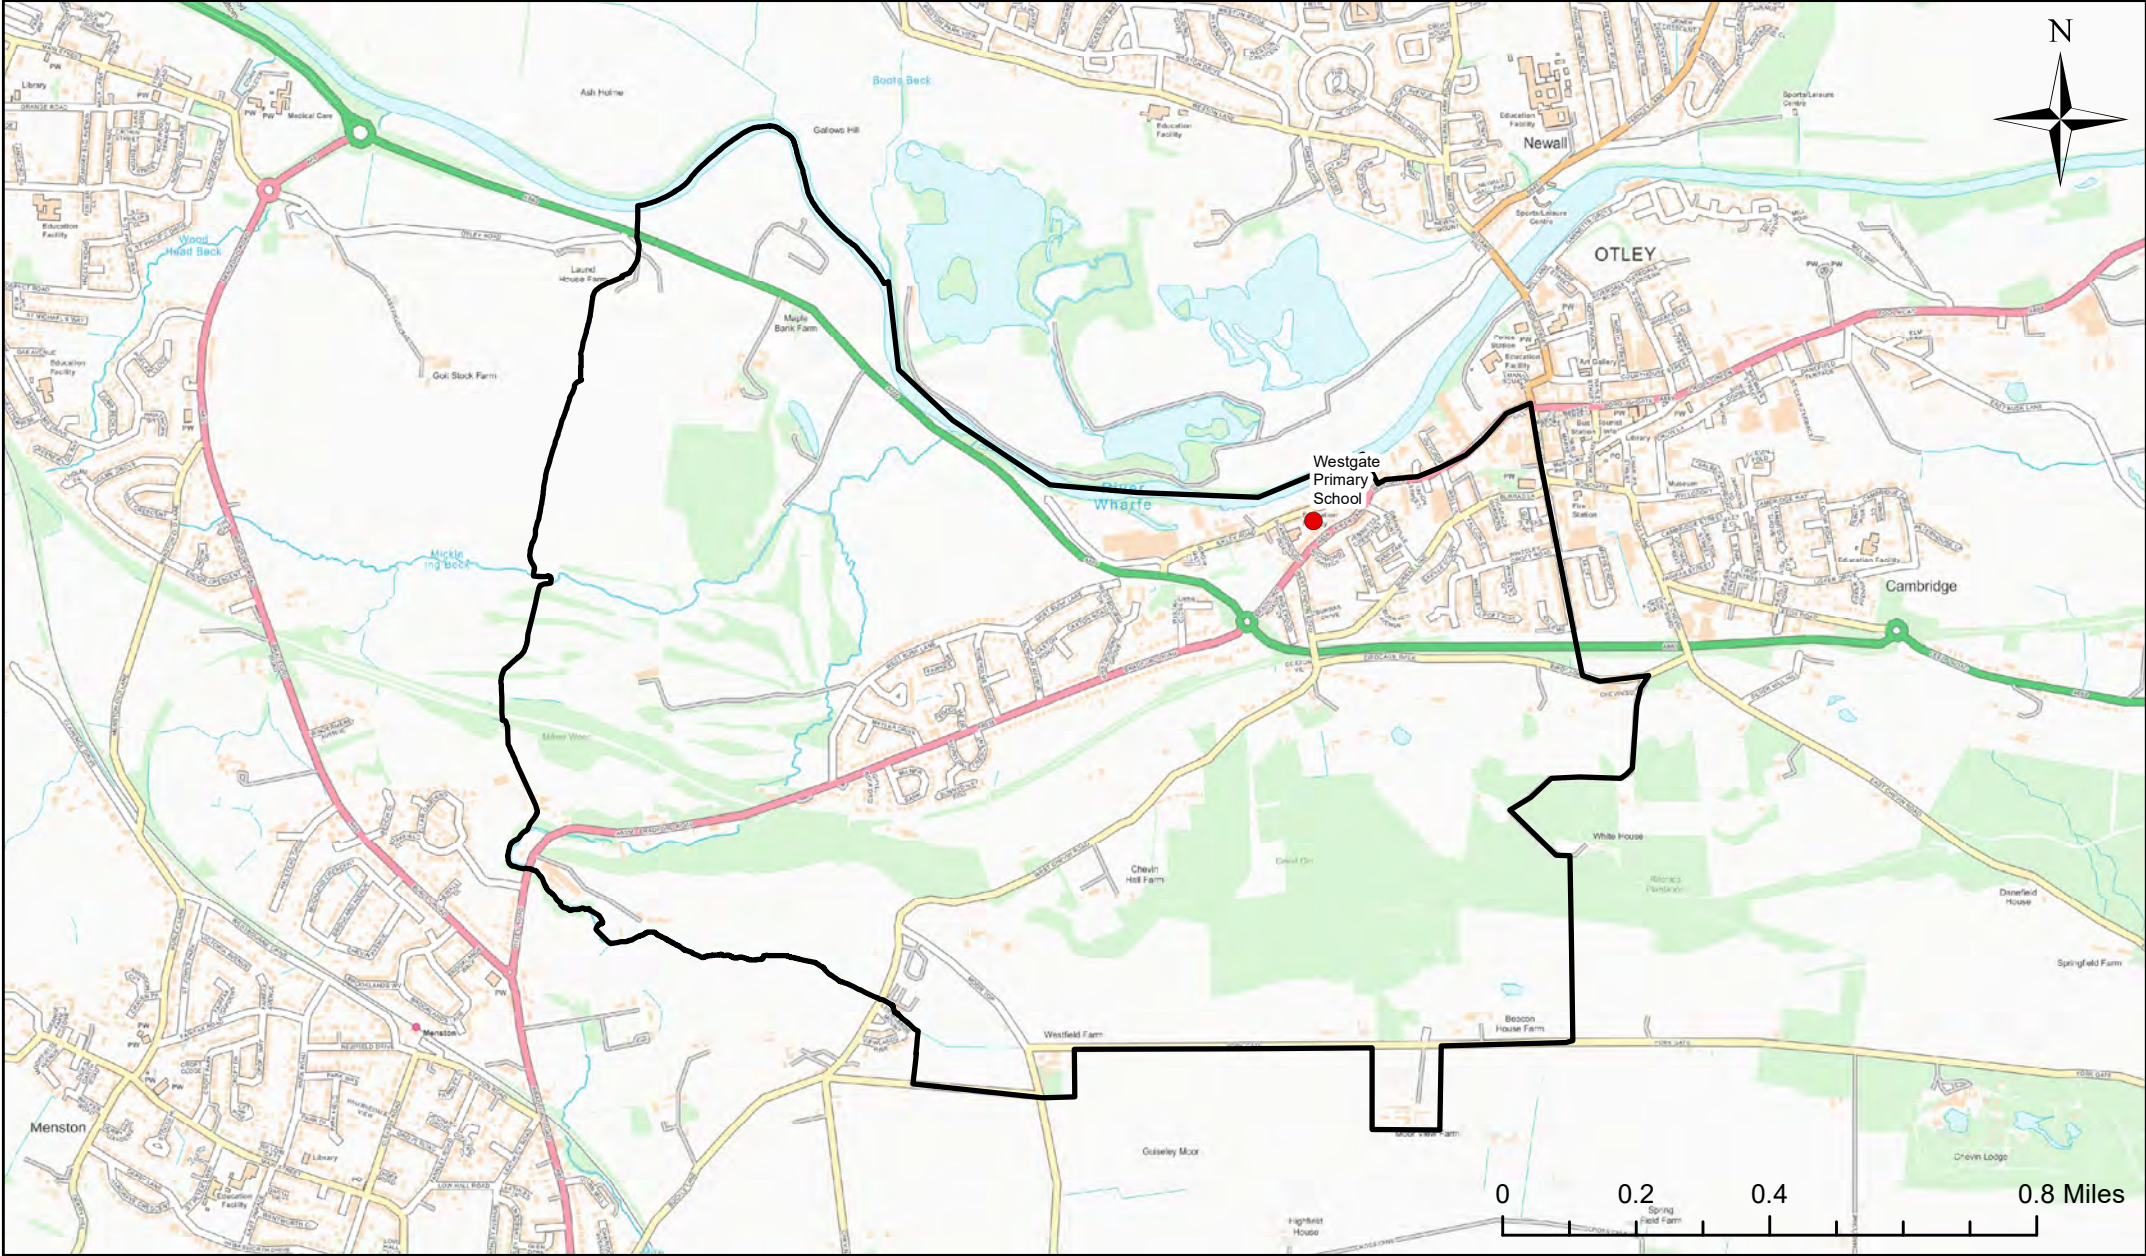

Westgate Primary School Catchment Area

© Crown Copyright. Leeds City Council - 100019567 (2022)
This map produced by the Children's Performance Service, Children's Services, Leeds City Council.

Applicants living in the catchment priority area are not guaranteed a place, but their application would meet the catchment priority of the school's admission policy.
You can look up your individual address at www.leeds.gov.uk/apply to check if it has any priority.

Legend

- School
- Catchment Area