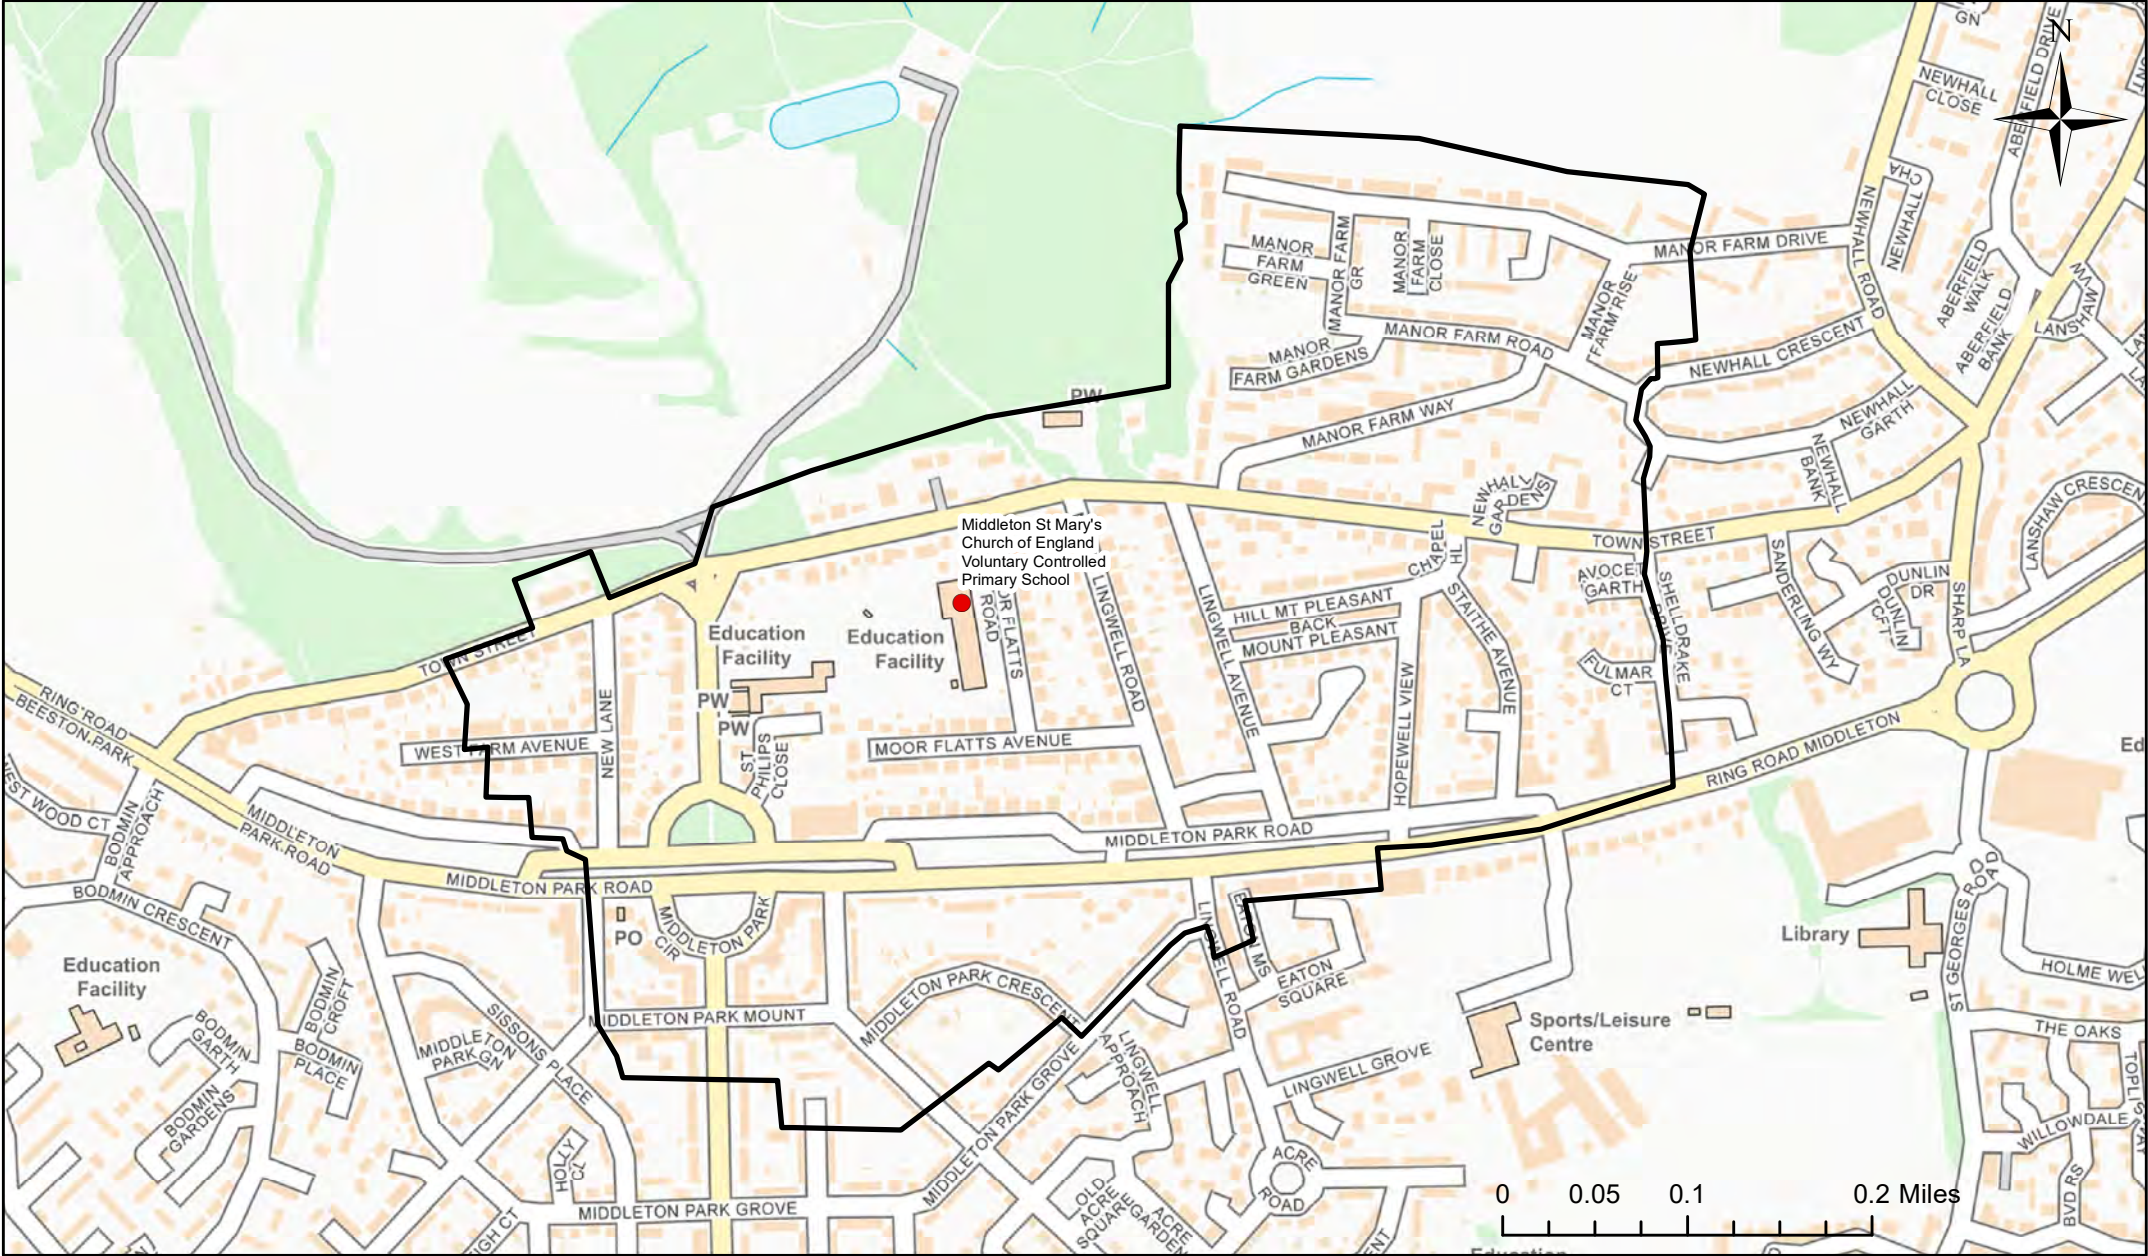

Middleton St Mary's Church of England Voluntary Controlled Primary School Catchment Area

© Crown Copyright. Leeds City Council - 100019567 (2022)
This map produced by the Children's Performance Service, Children's Services, Leeds City Council.

Applicants living in the catchment priority area are not guaranteed a place, but their application would meet the catchment priority of the school's admission policy.
You can look up your individual address at www.leeds.gov.uk/apply to check if it has any priority.

Legend	
●	School
	Catchment Area