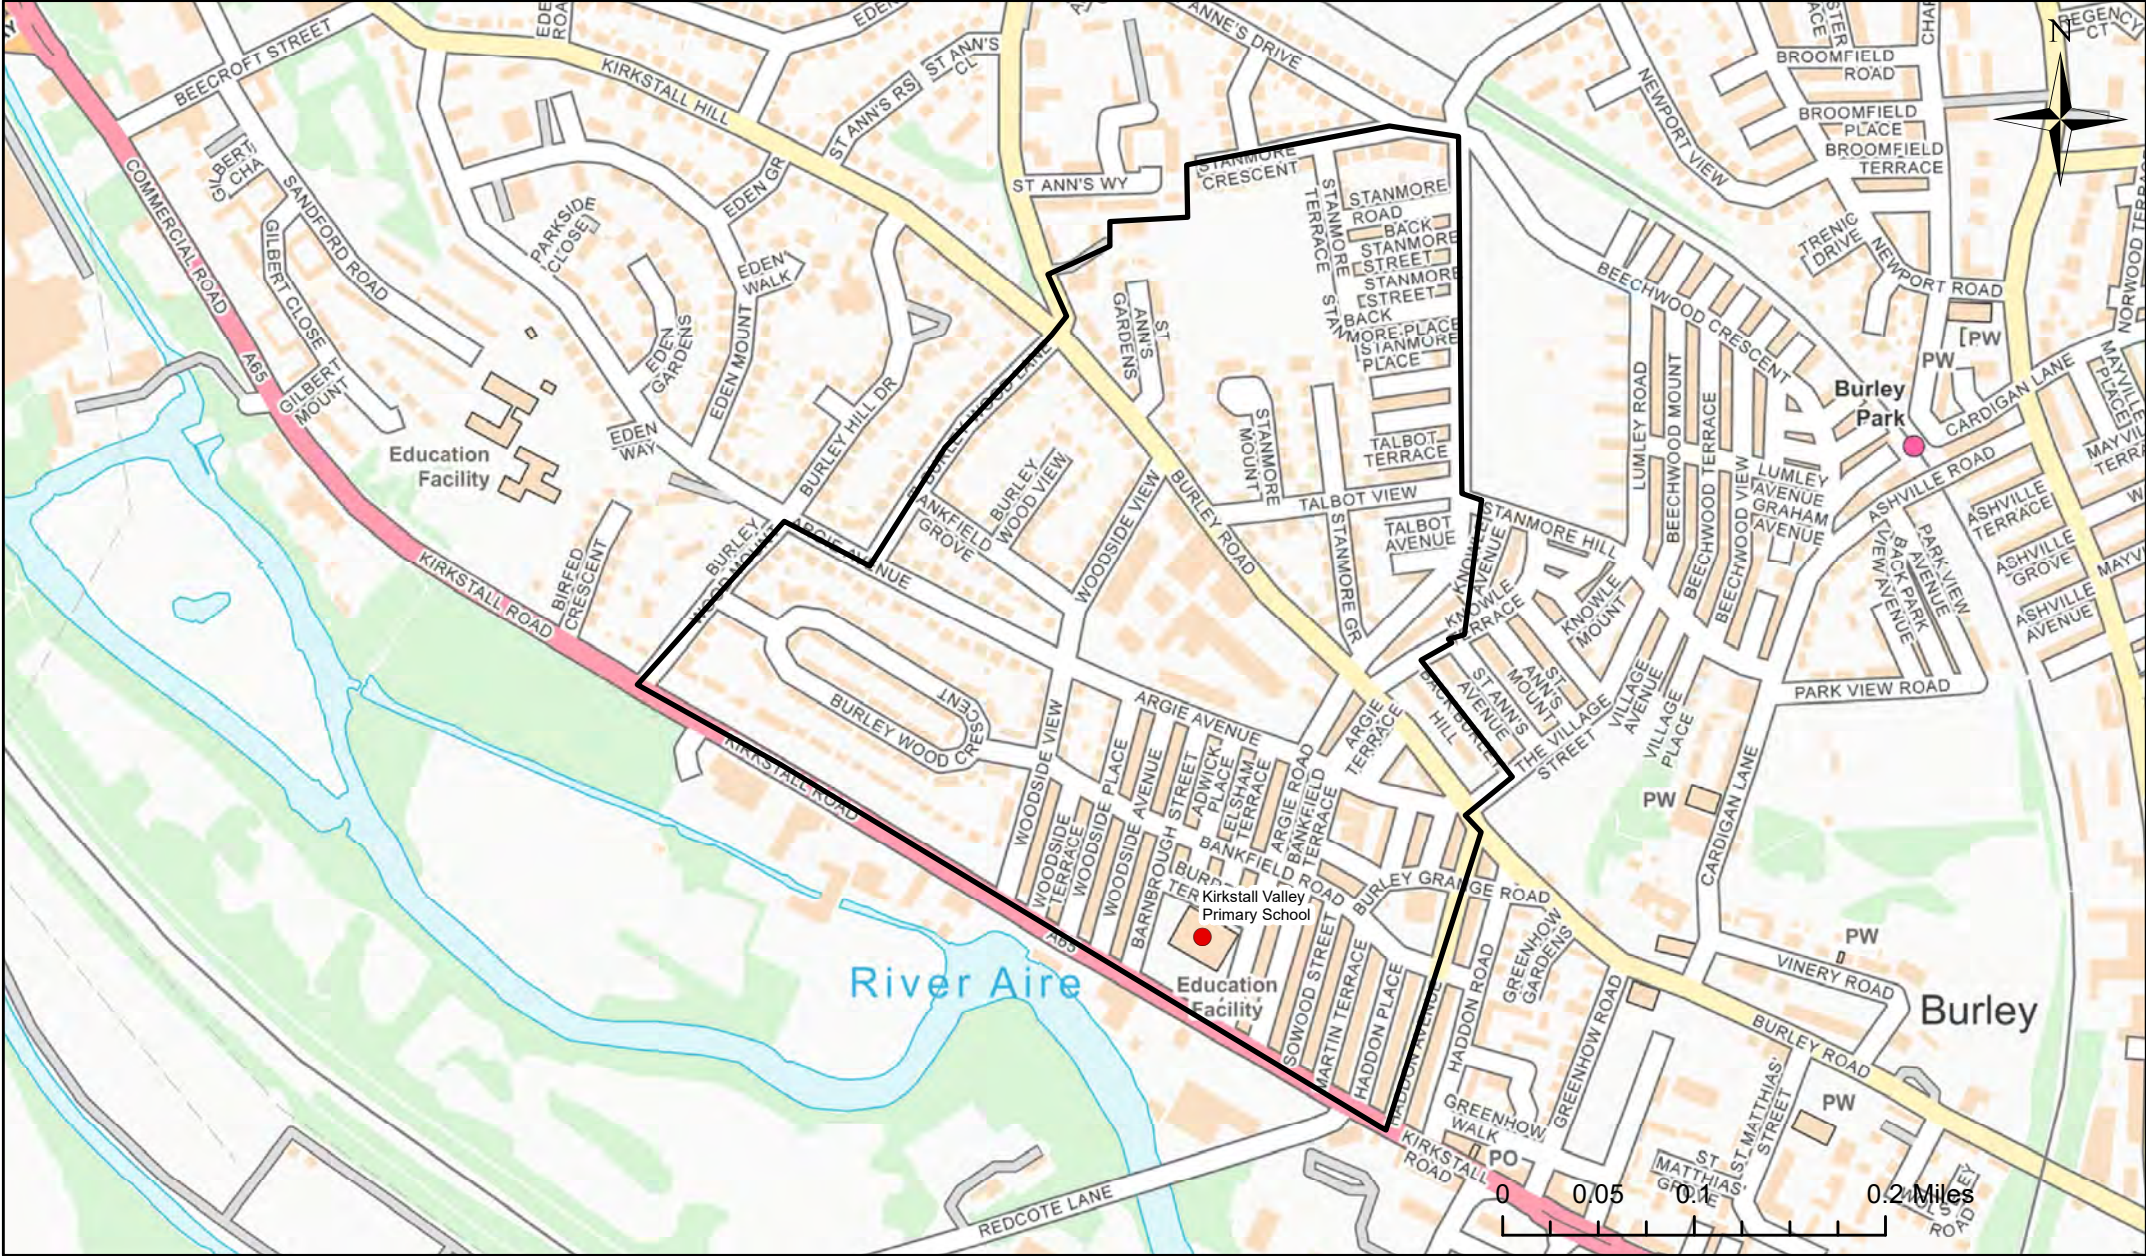

Kirkstall Valley Primary School Catchment Area

© Crown Copyright. Leeds City Council - 100019567 (2022)
This map produced by the Children's Performance Service, Children's Services, Leeds City Council.

Applicants living in the catchment priority area are not guaranteed a place, but their application would meet the catchment priority of the school's admission policy.
You can look up your individual address at www.leeds.gov.uk/apply to check if it has any priority.