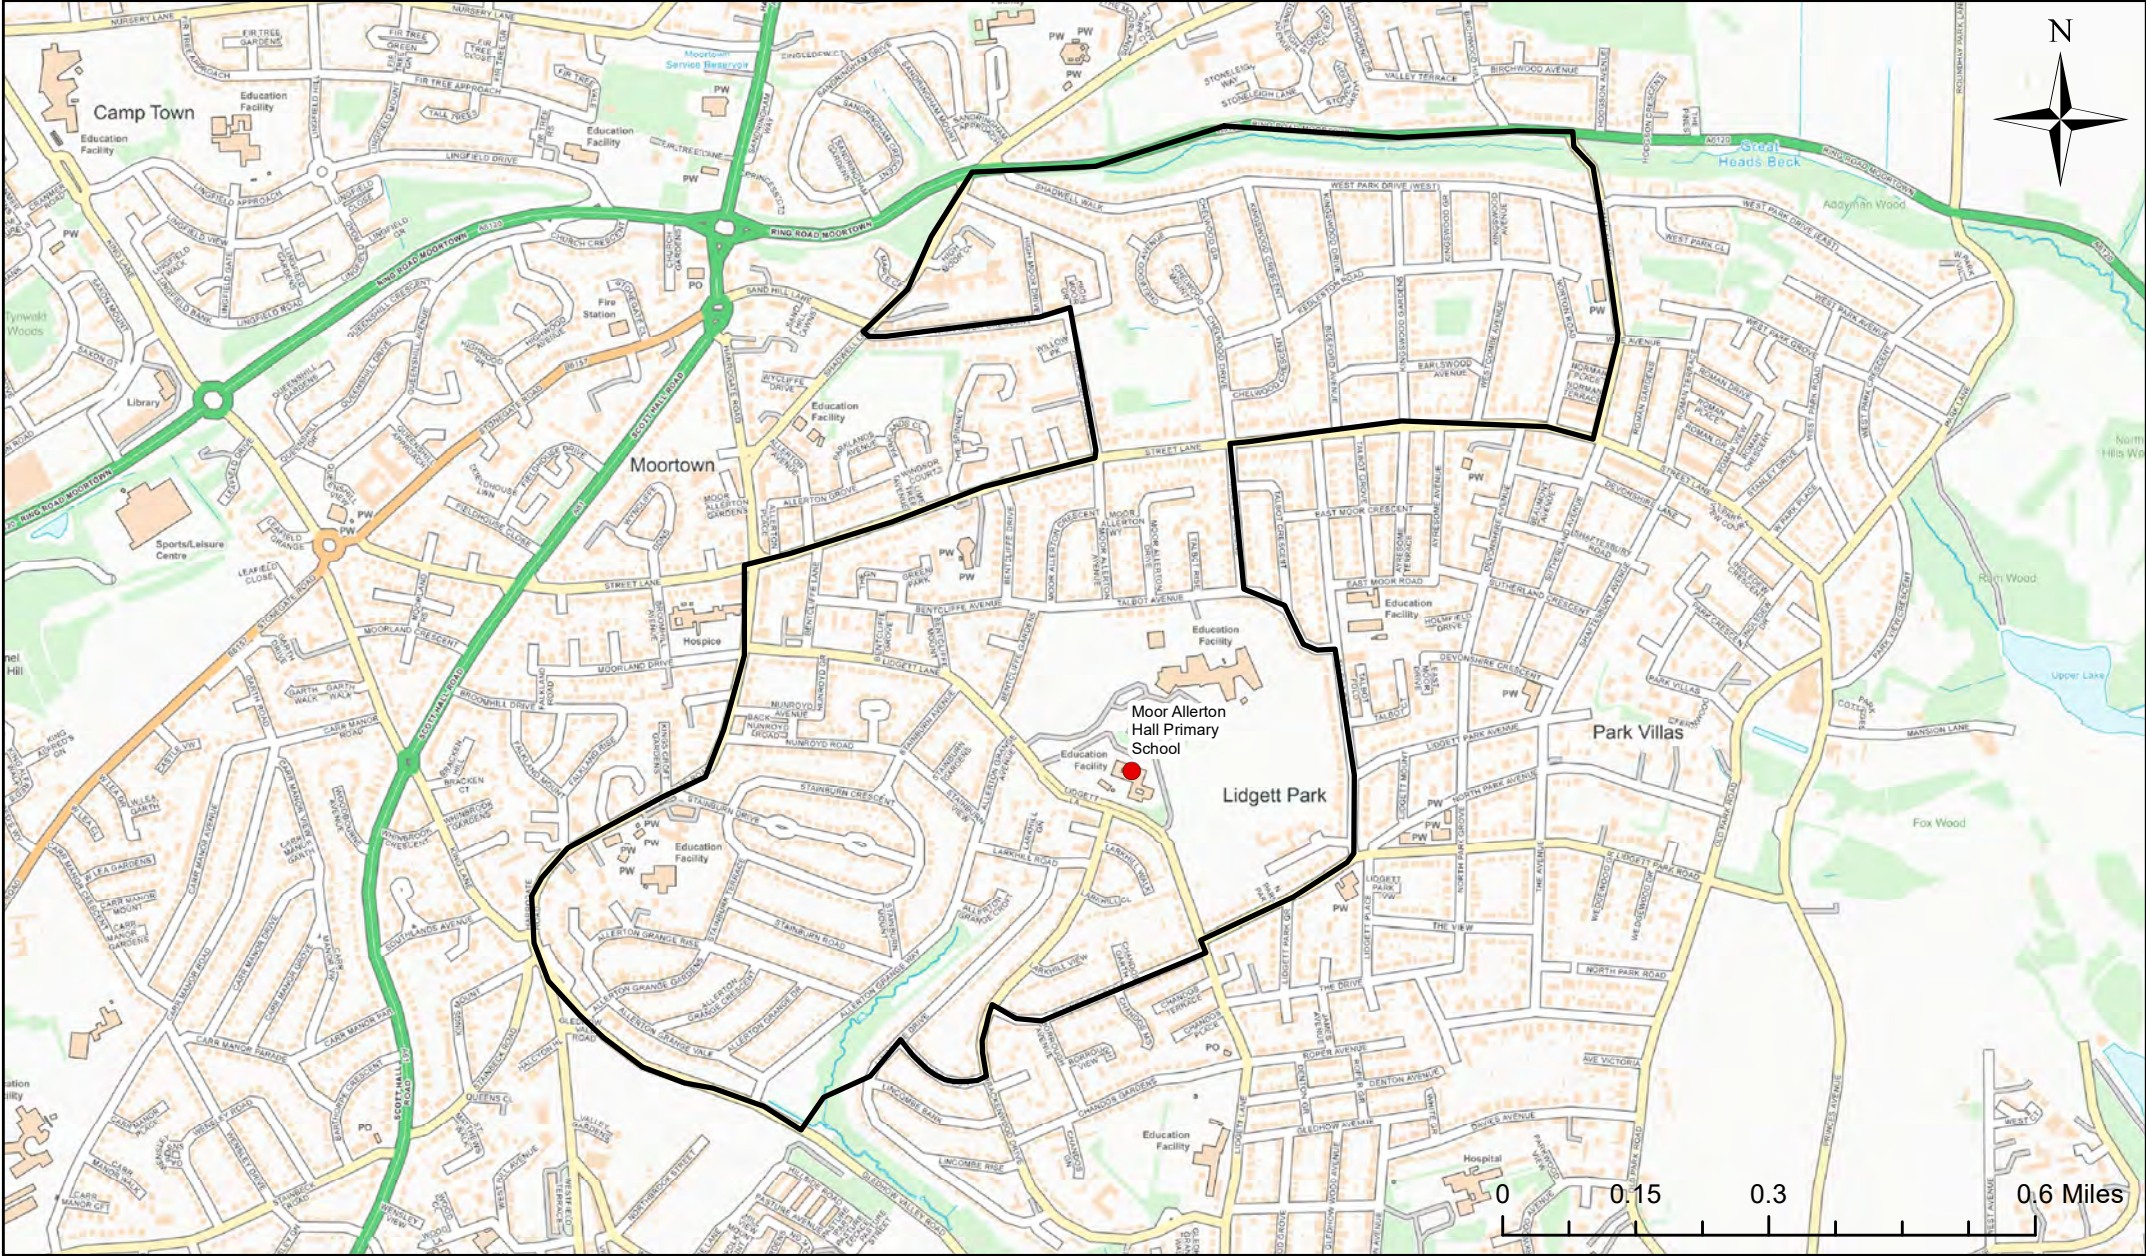

Moor Allerton Hall Primary School Catchment Area

© Crown Copyright. Leeds City Council - 100019567 (2022)
This map produced by the Children's Performance Service, Children's Services, Leeds City Council.

Applicants living in the catchment priority area are not guaranteed a place, but their application would meet the catchment priority of the school's admission policy.
You can look up your individual address at www.leeds.gov.uk/apply to check if it has any priority.