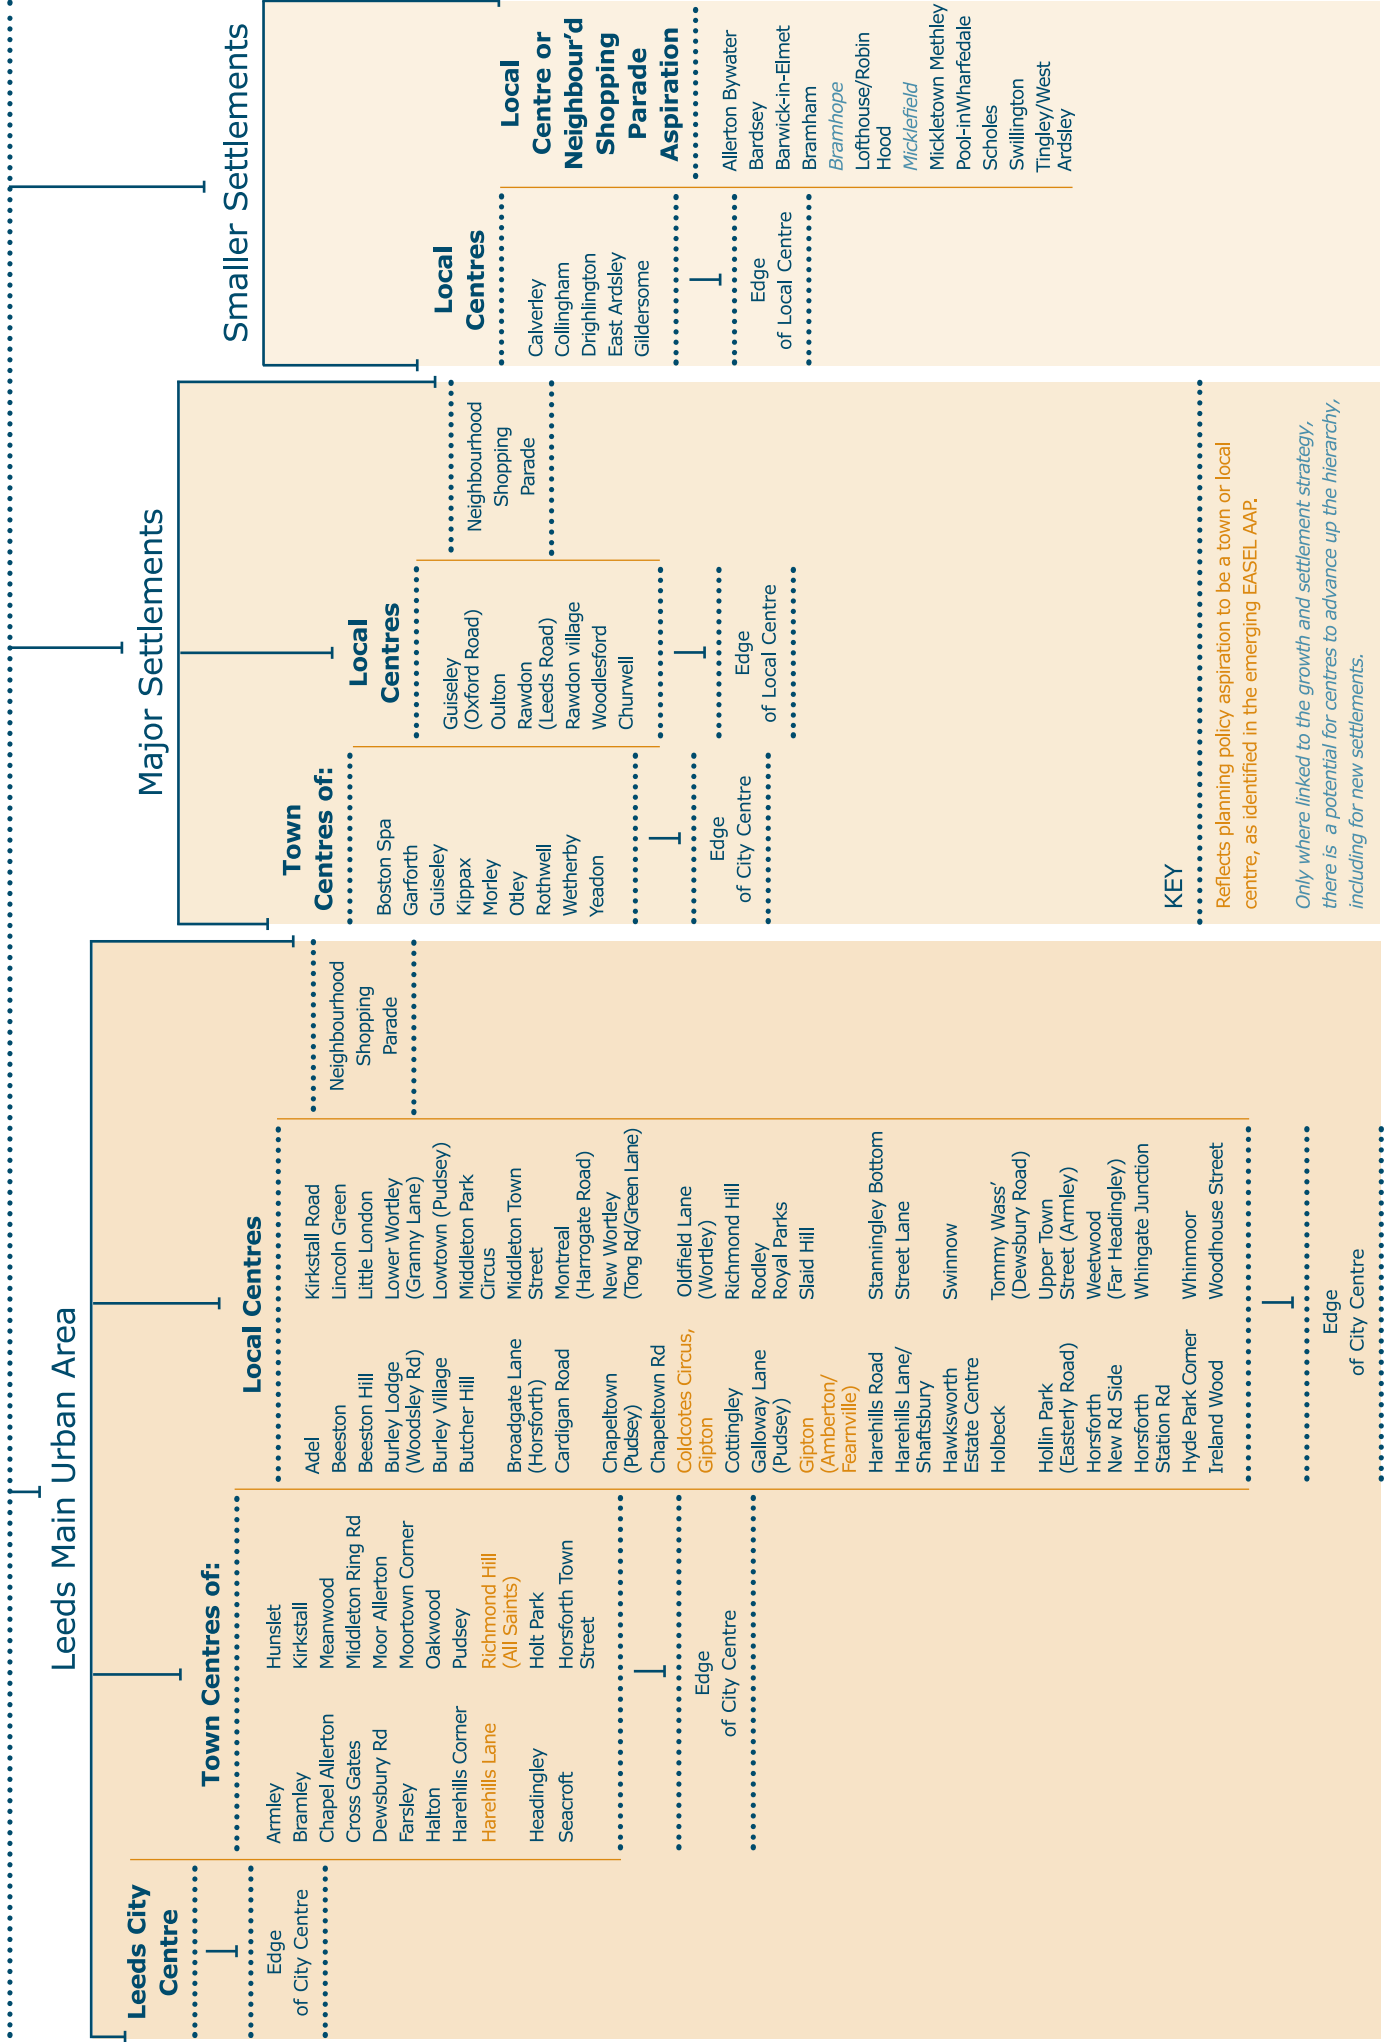

7A: LEEDS HIERARCHY, CORE STRATEGY PREFERRED OPTIONS

Leeds Centre Hierarchy

KEY

Reflects planning policy aspiration to be a town or local centre, as identified in the emerging EASEL AAP.

Only where linked to the growth and settlement strategy, there is a potential for centres to advance up the hierarchy, including for new settlements.