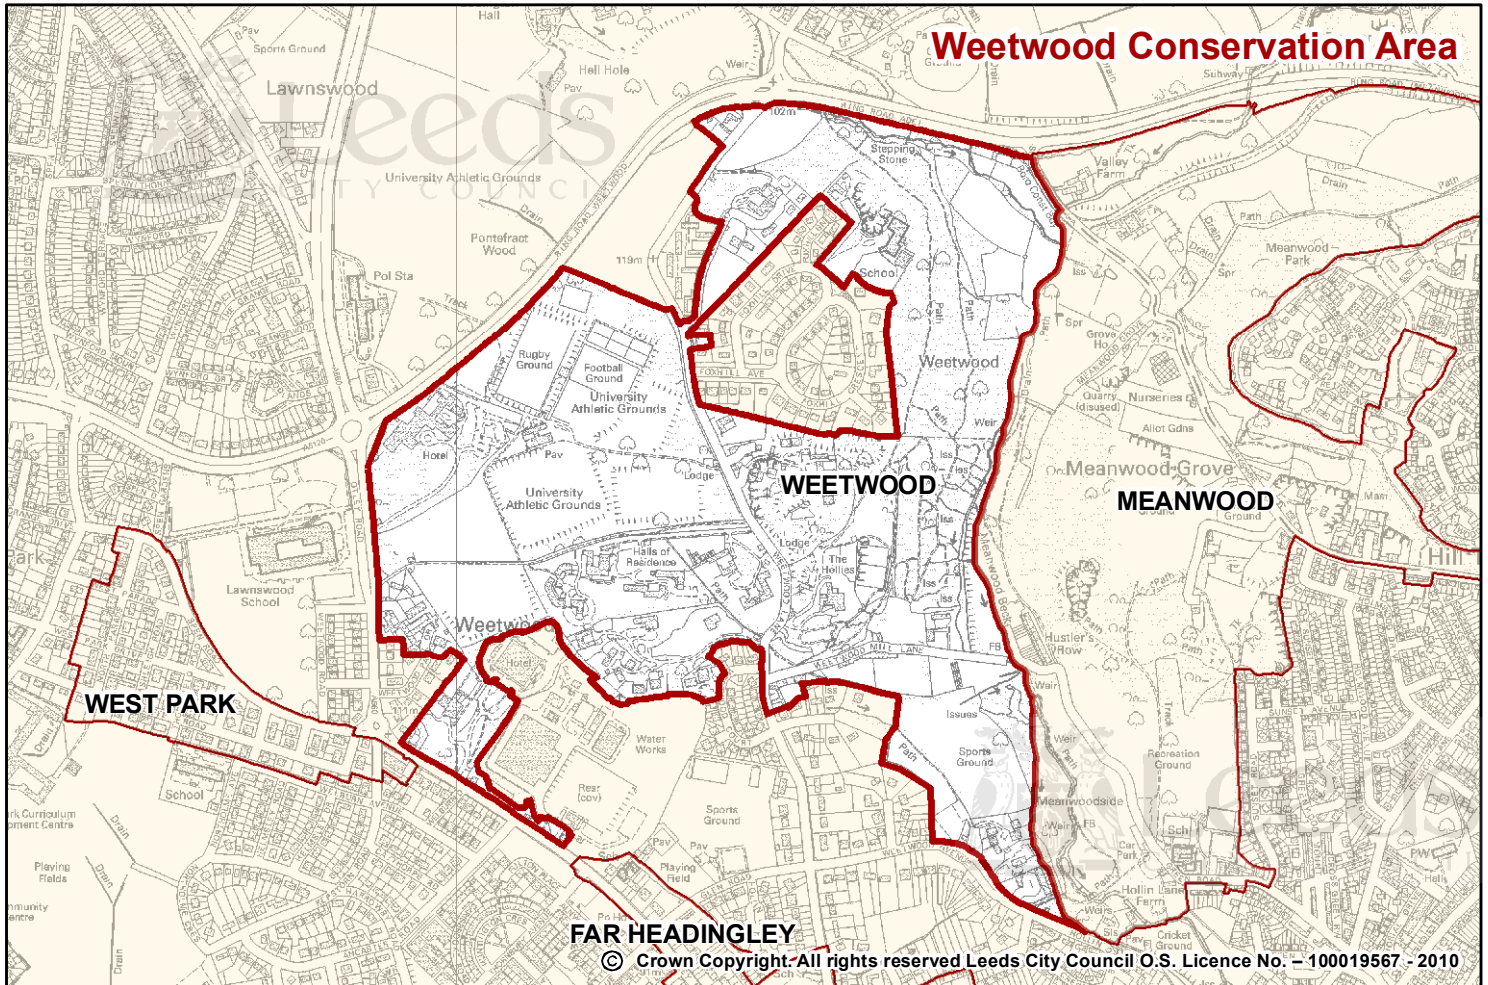

Weetwood Conservation Area

FAR HEADINGLEY

© Crown Copyright. All rights reserved Leeds City Council O.S. Licence No. - 100019567 - 2010