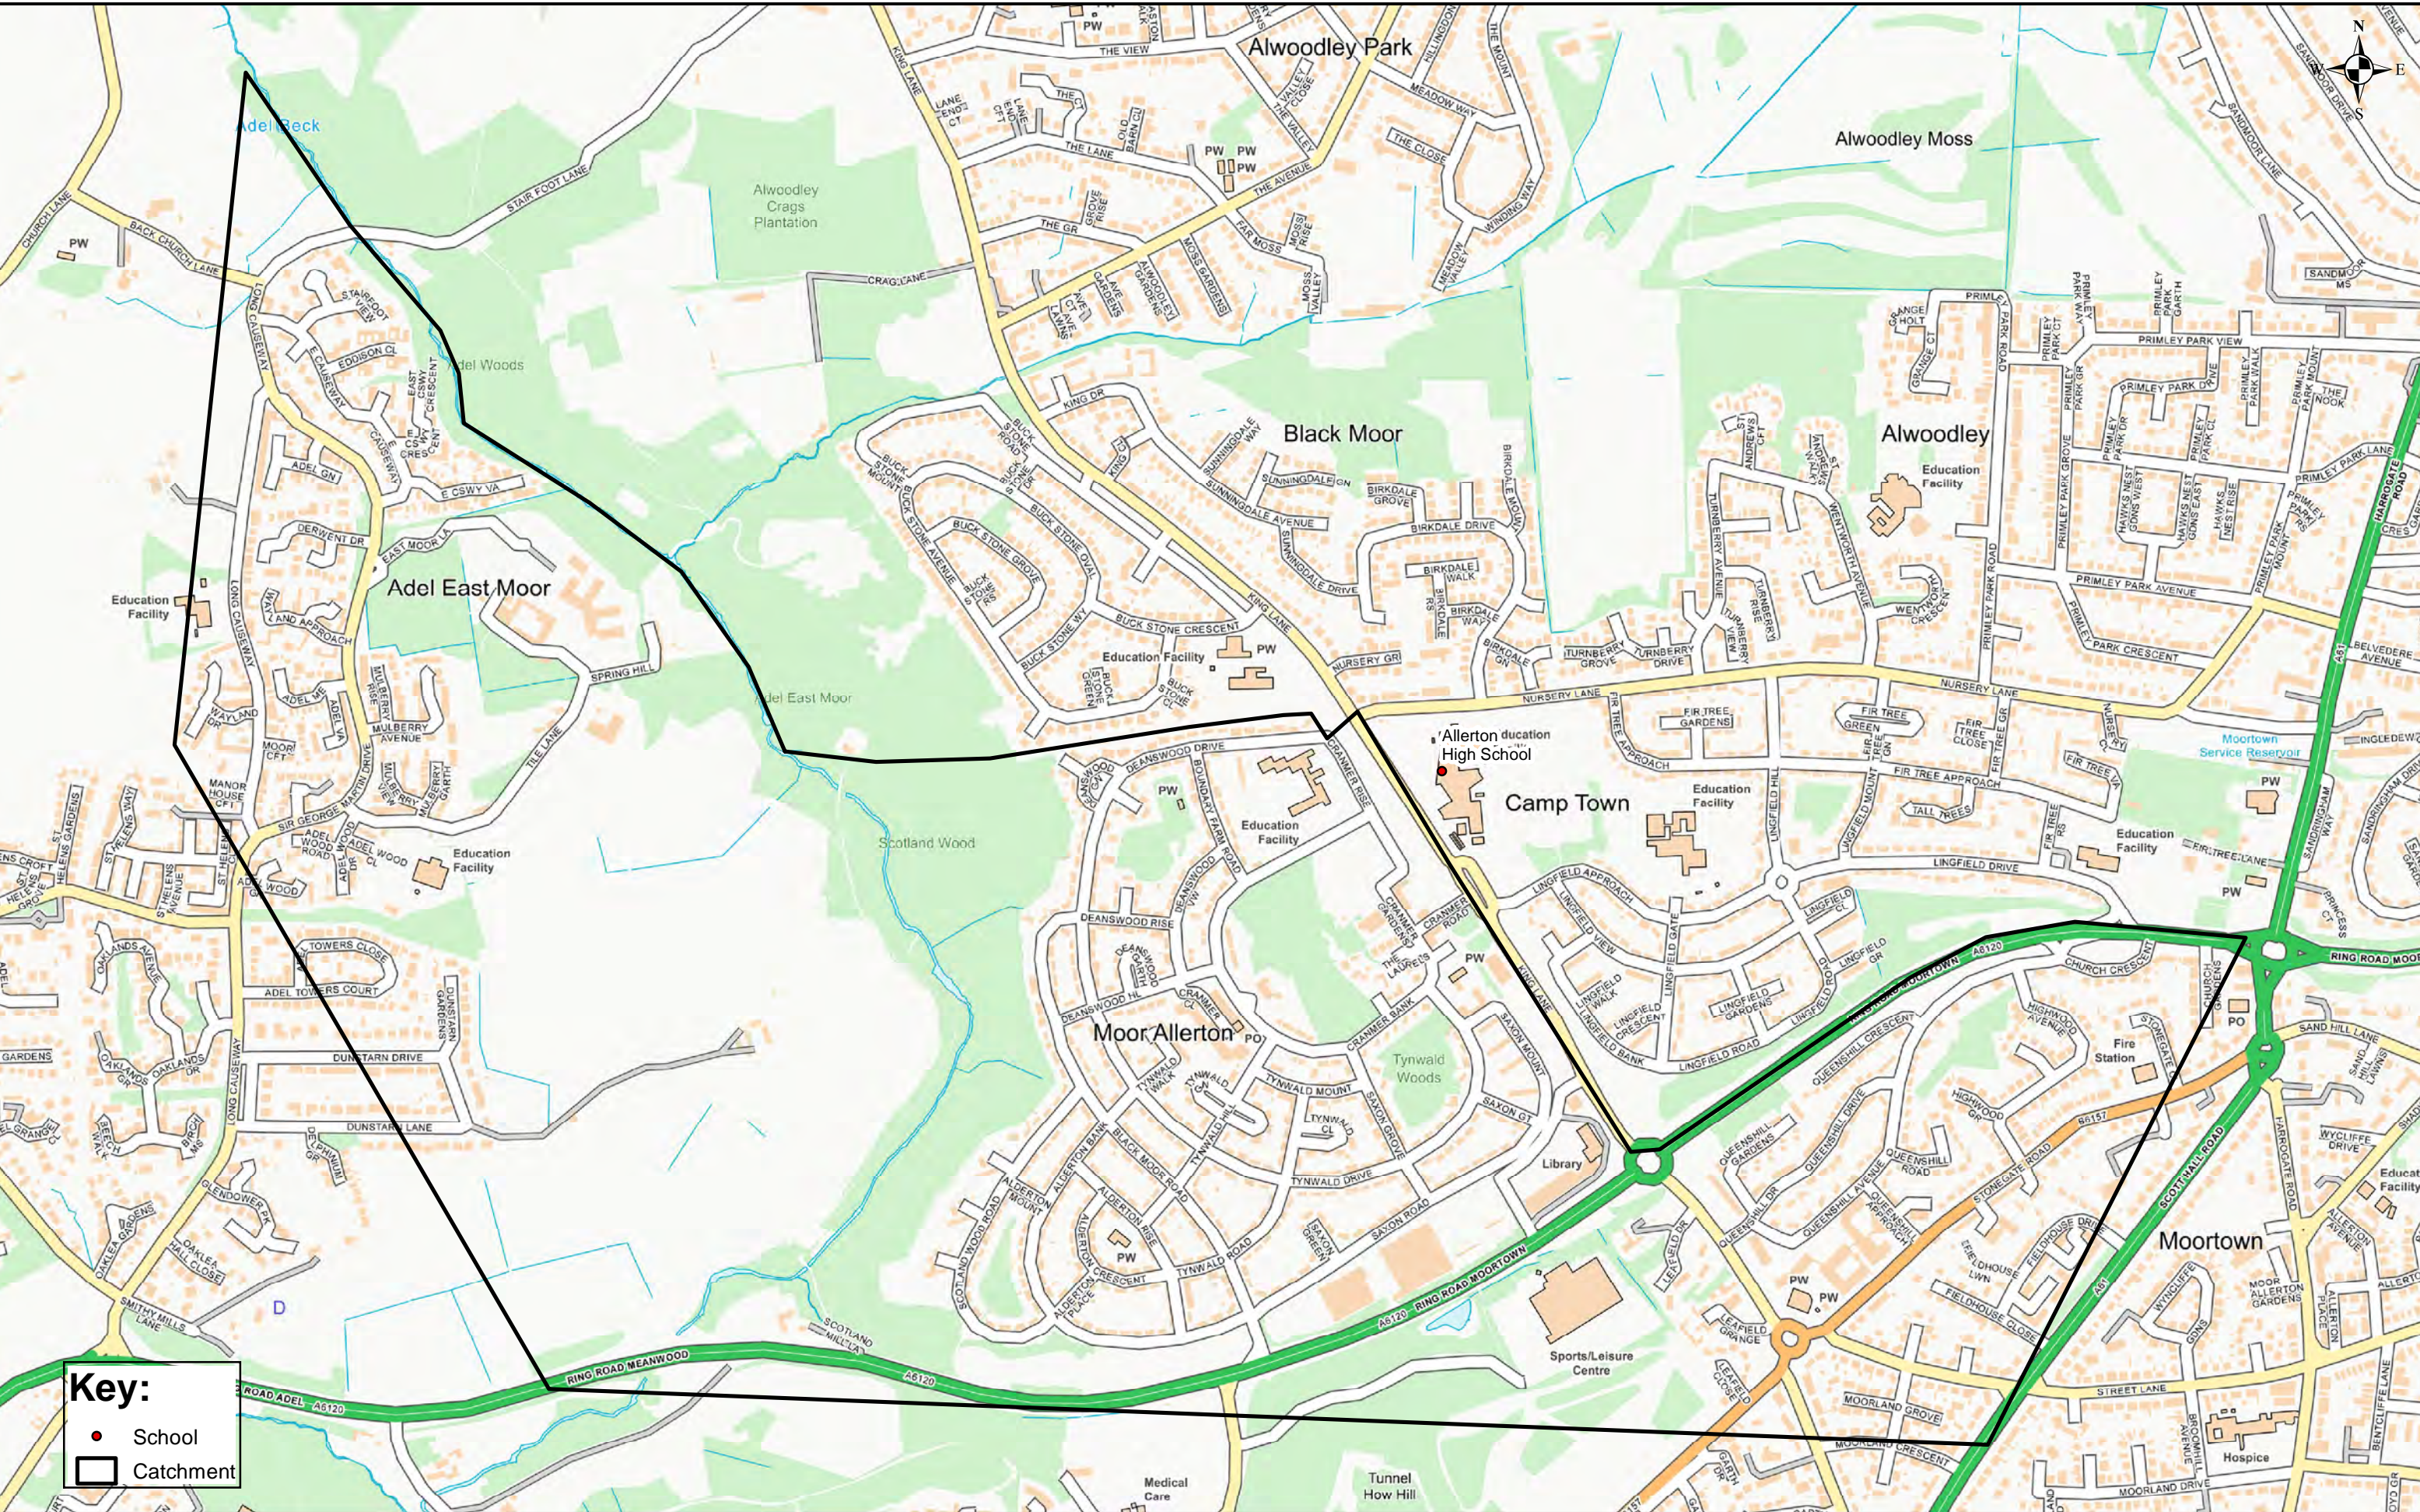

Allerton High School Zone 2

© Crown Copyright. Leeds City Council - 100019567 (2025)
This map produced by the Children's Performance Service, Children's Services, Leeds City Council.
U: DRIVE (LCC002-CORP) - Dec 23 Jan 24 Feb 24 Submission Files - All Documents (sharepoint.com)

Applicants living in the catchment priority area are not guaranteed a place, but their application would meet the catchment priority of the school's admission policy. The school's catchment area has 2 zones and applicants living in zone 1 are allocated places first, then applicants living in zone 2 of the catchment area. You can look up your individual address at www.leeds.gov.uk/apply to check if it has any priority.