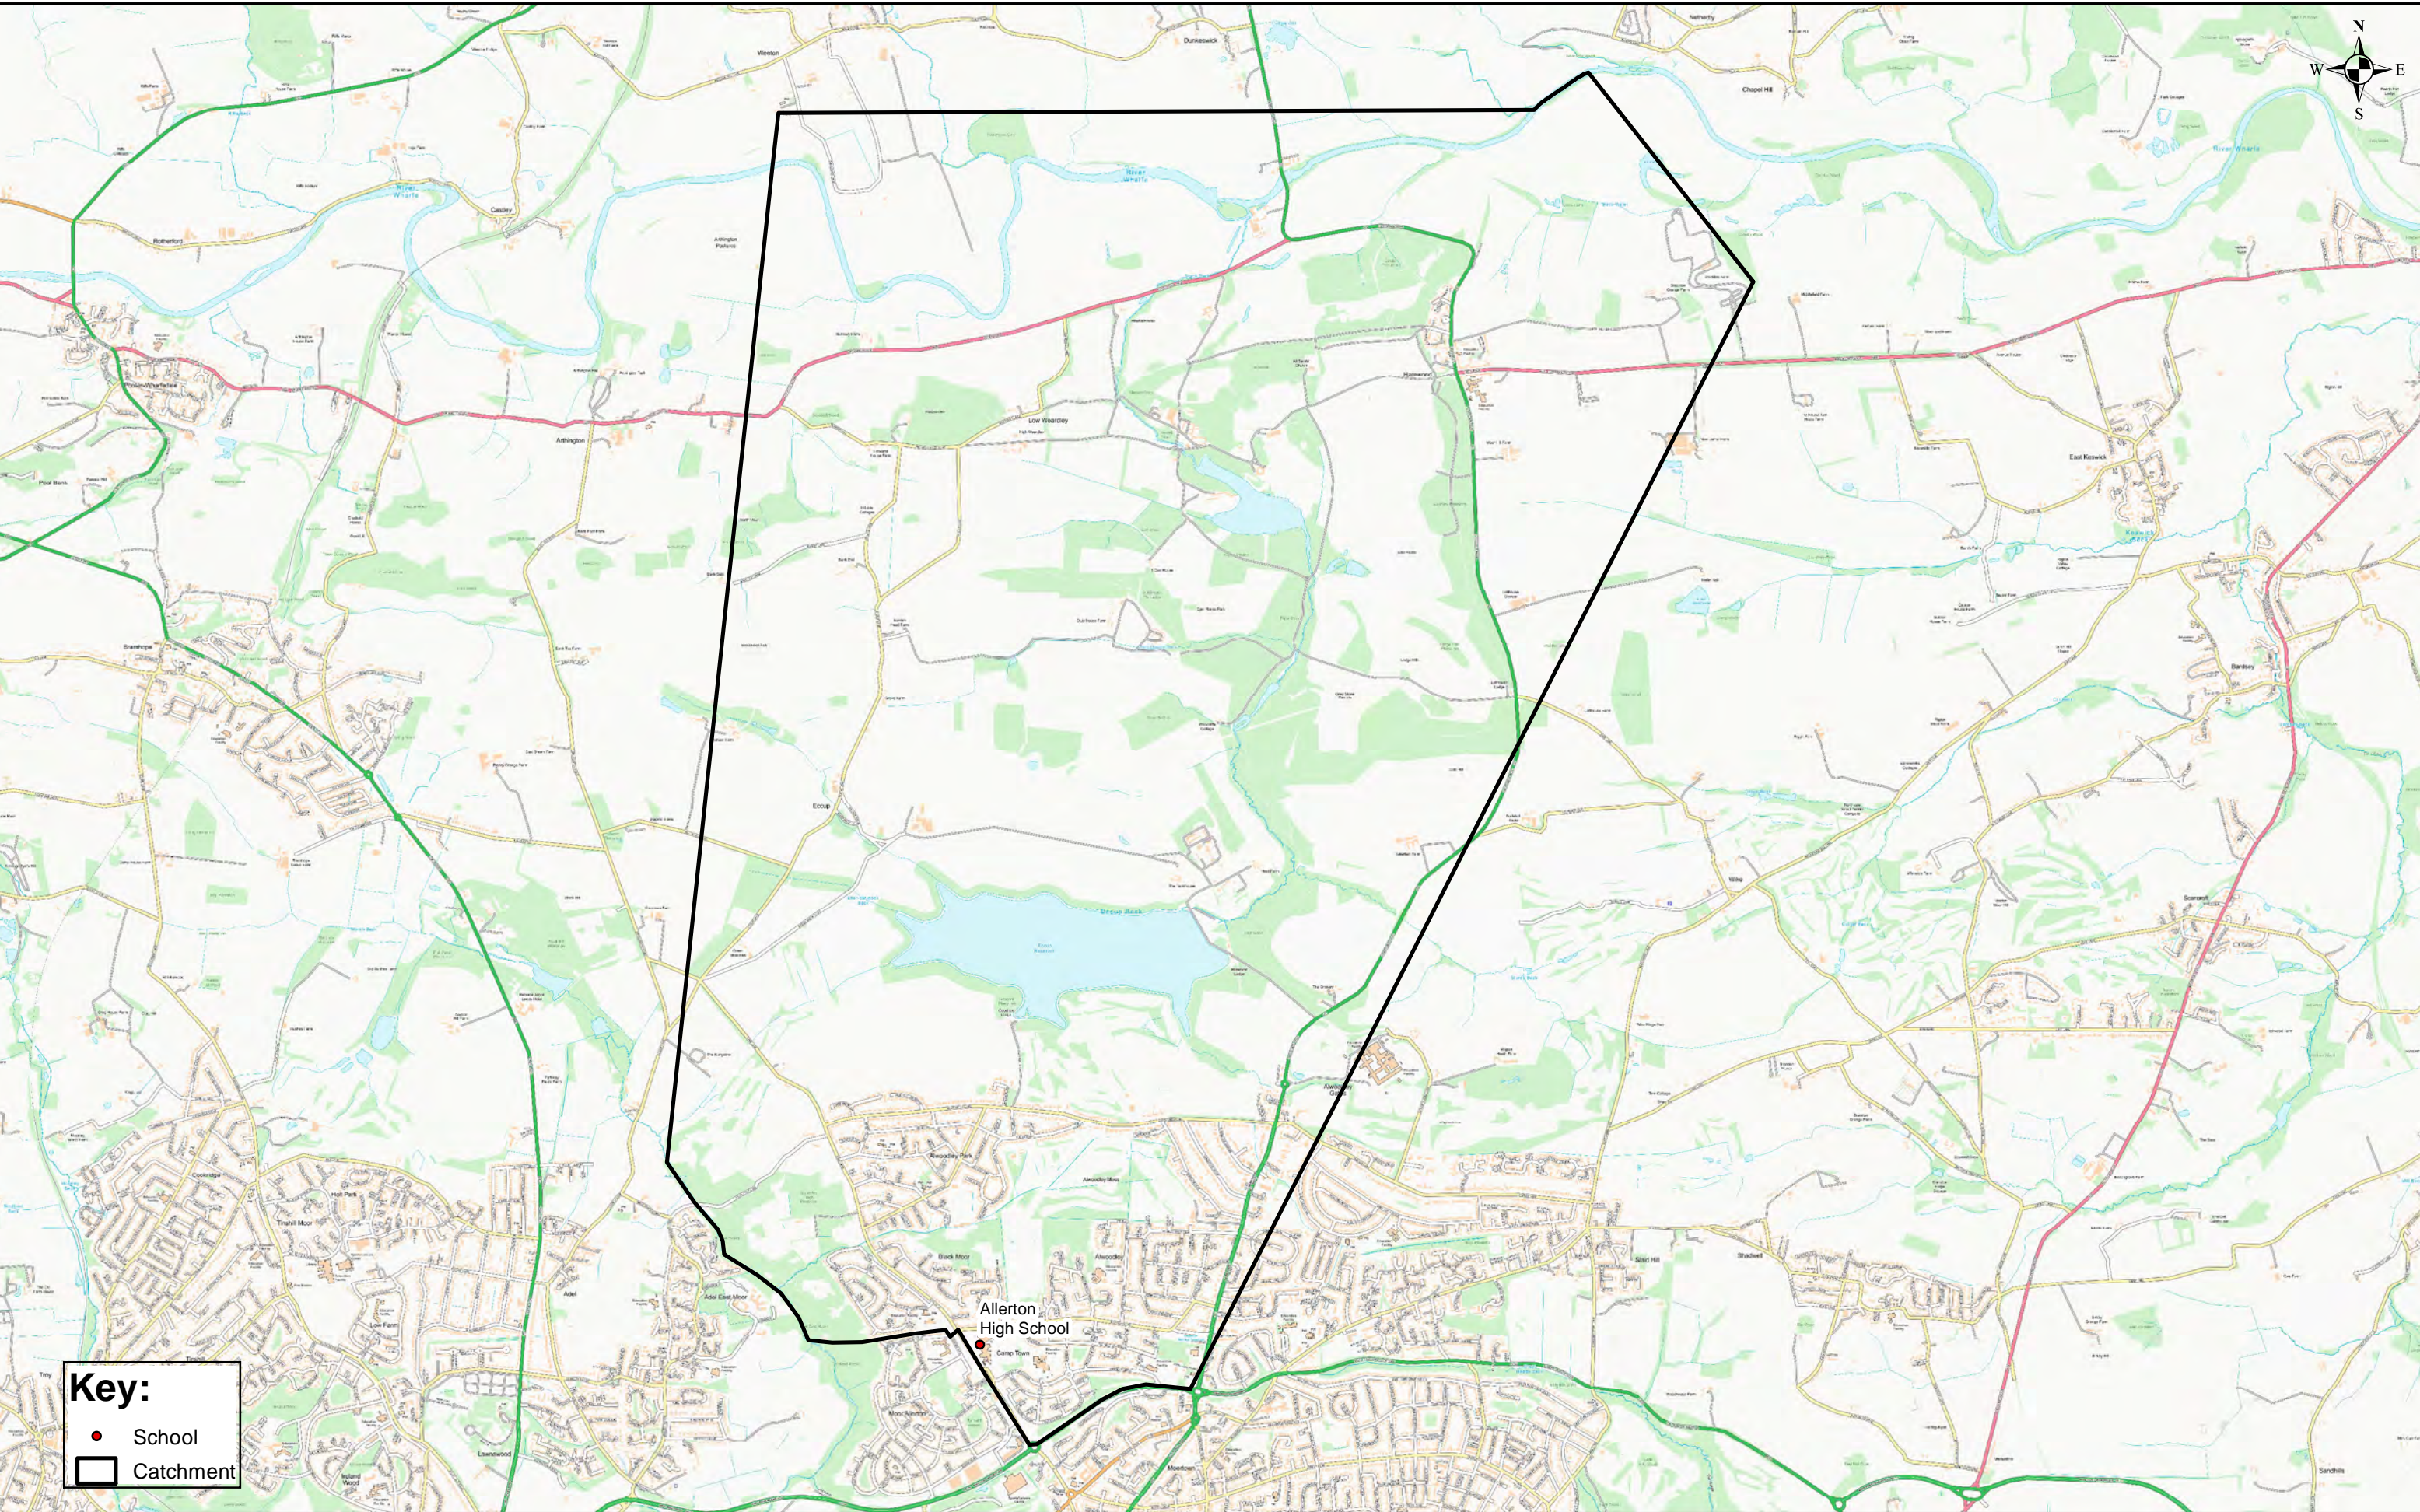

Allerton High School Zone 1

Key:

- School
- Catchment

Applicants living in the catchment priority area are not guaranteed a place, but their application would meet the catchment priority of the school's admission policy. The school's catchment area has 2 zones and applicants living in zone 1 are allocated places first, then applicants living in zone 2 of the catchment area. You can look up your individual address at www.leeds.gov.uk/apply to check if it has any priority.