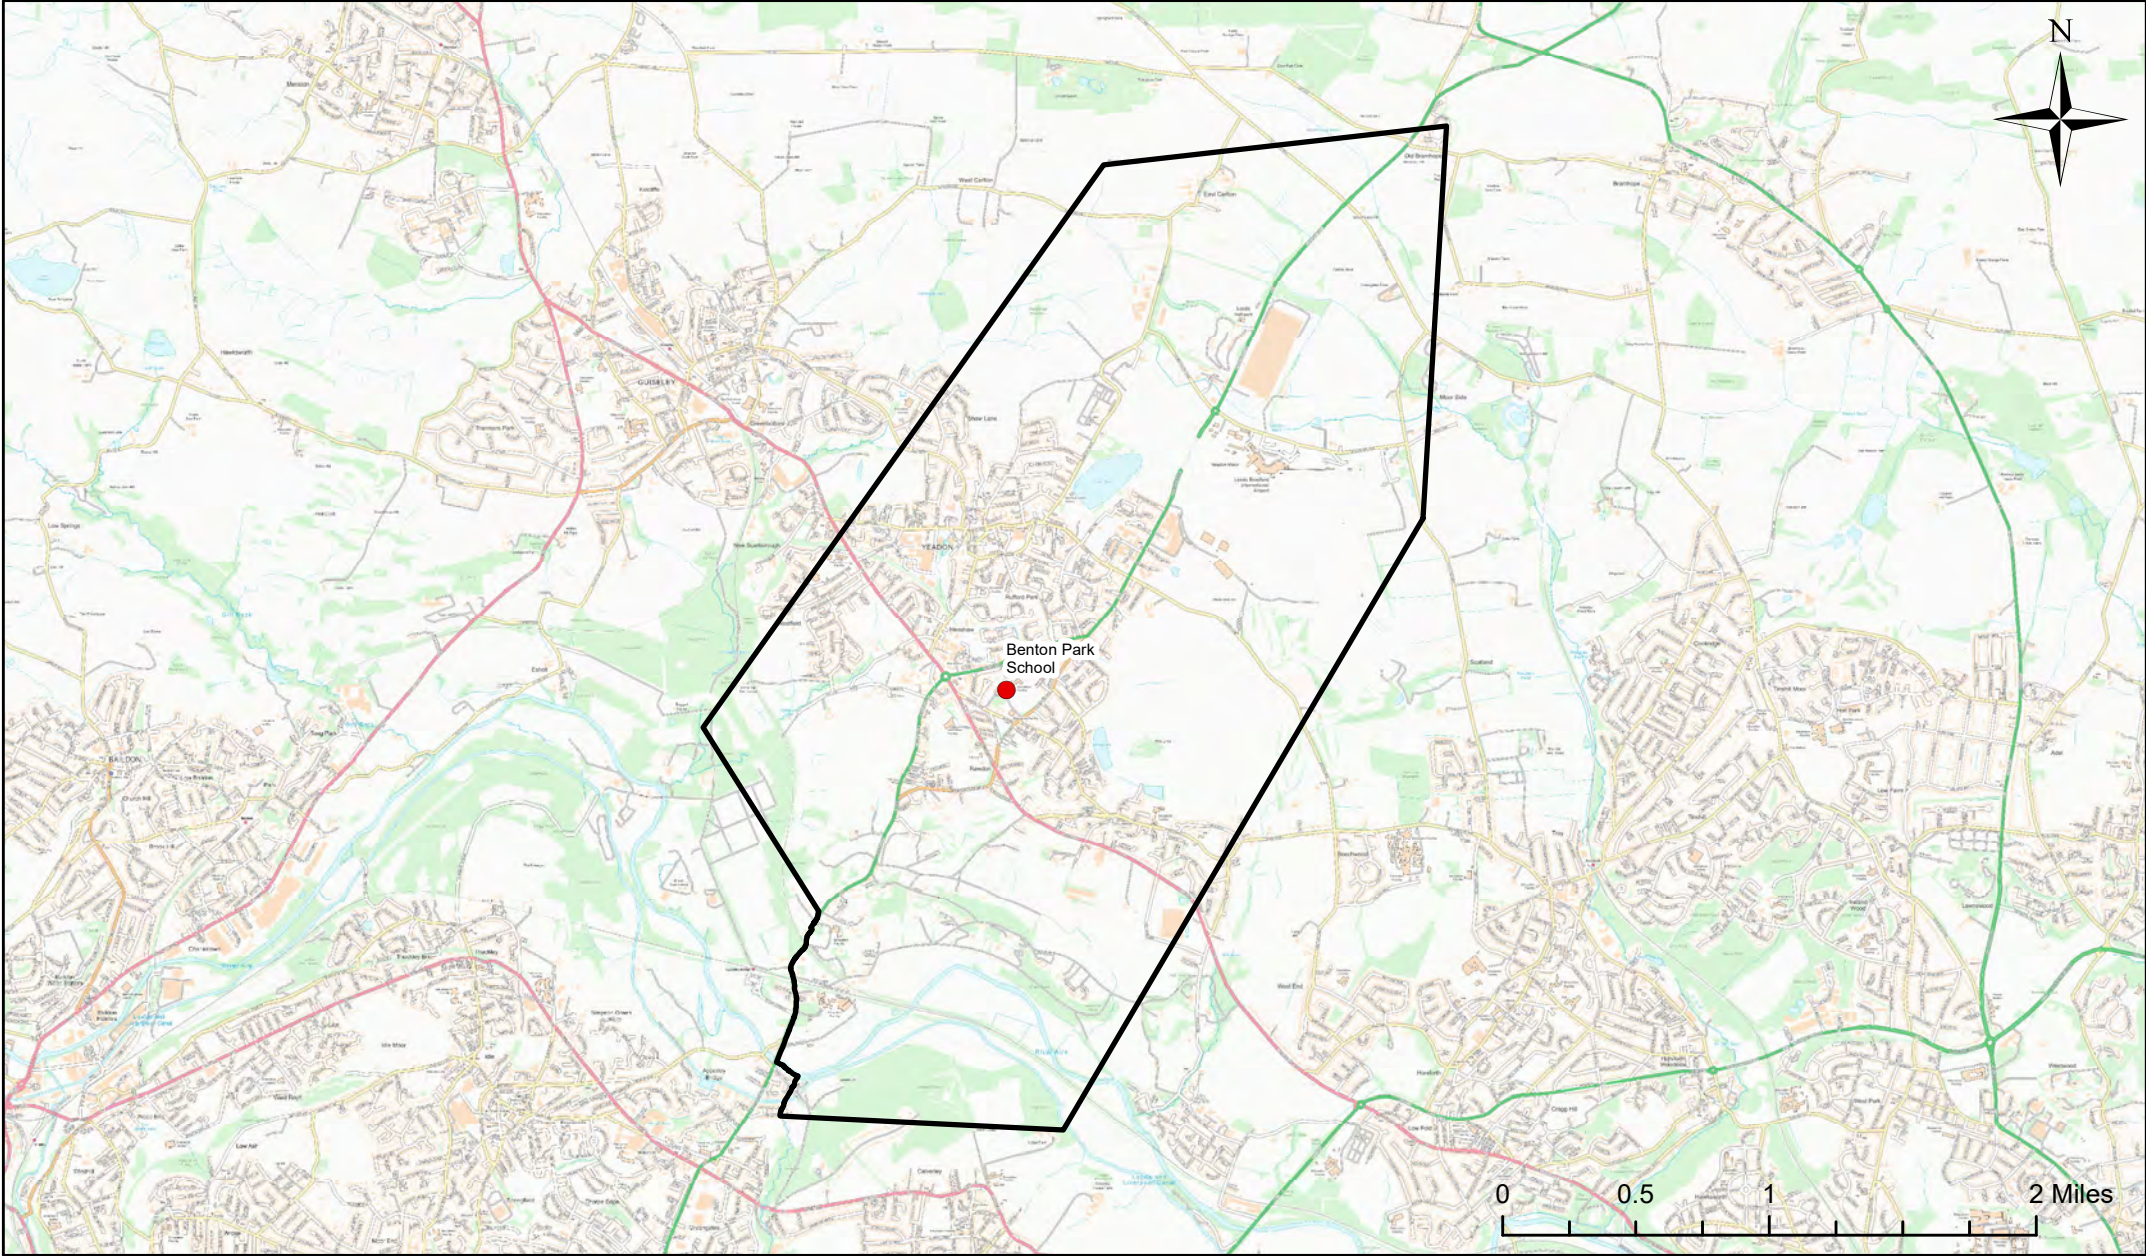

Benton Park School Catchment Area

© Crown Copyright. Leeds City Council - 100019567 (2022)
This map produced by the Children's Performance Service, Children's Services, Leeds City Council.

Applicants living in the catchment priority area are not guaranteed a place, but their application would meet the catchment priority of the school's admission policy.
You can look up your individual address at www.leeds.gov.uk/apply to check if it has any priority.

Legend

- School
- ▭ Catchment Area