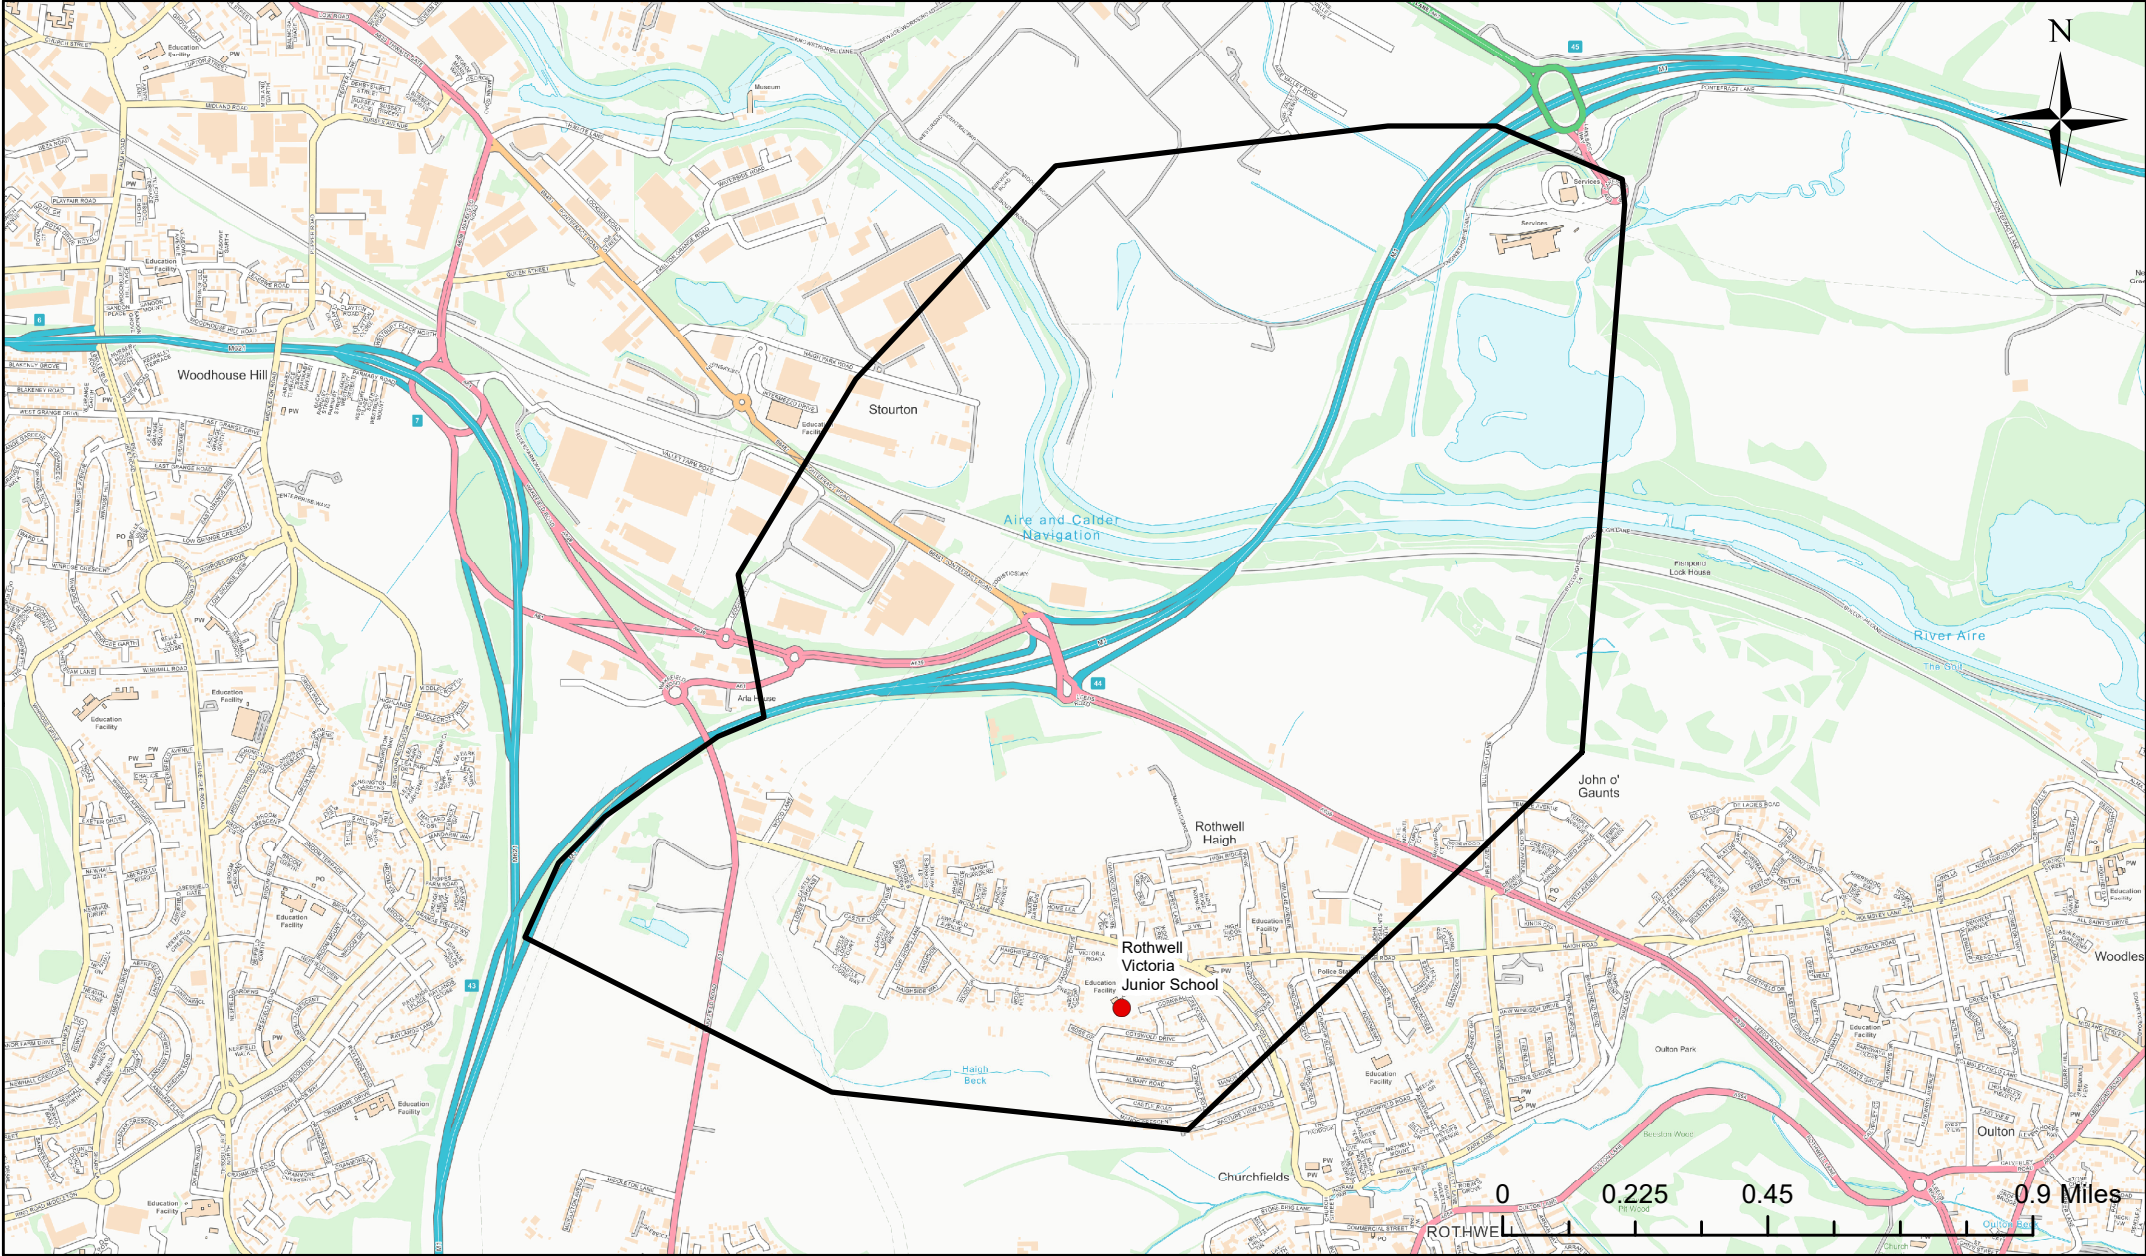

Rothwell Victoria Junior School Catchment Area

© Crown Copyright. Leeds City Council - 100019567 (2022)
 This map produced by the Children's Performance Service, Children's Services, Leeds City Council.

Applicants living in the catchment priority area are not guaranteed a place, but their application would meet the catchment priority of the school's admission policy.
 You can look up your individual address at www.leeds.gov.uk/apply to check if it has any priority.

Legend	
●	School
	Catchment Area