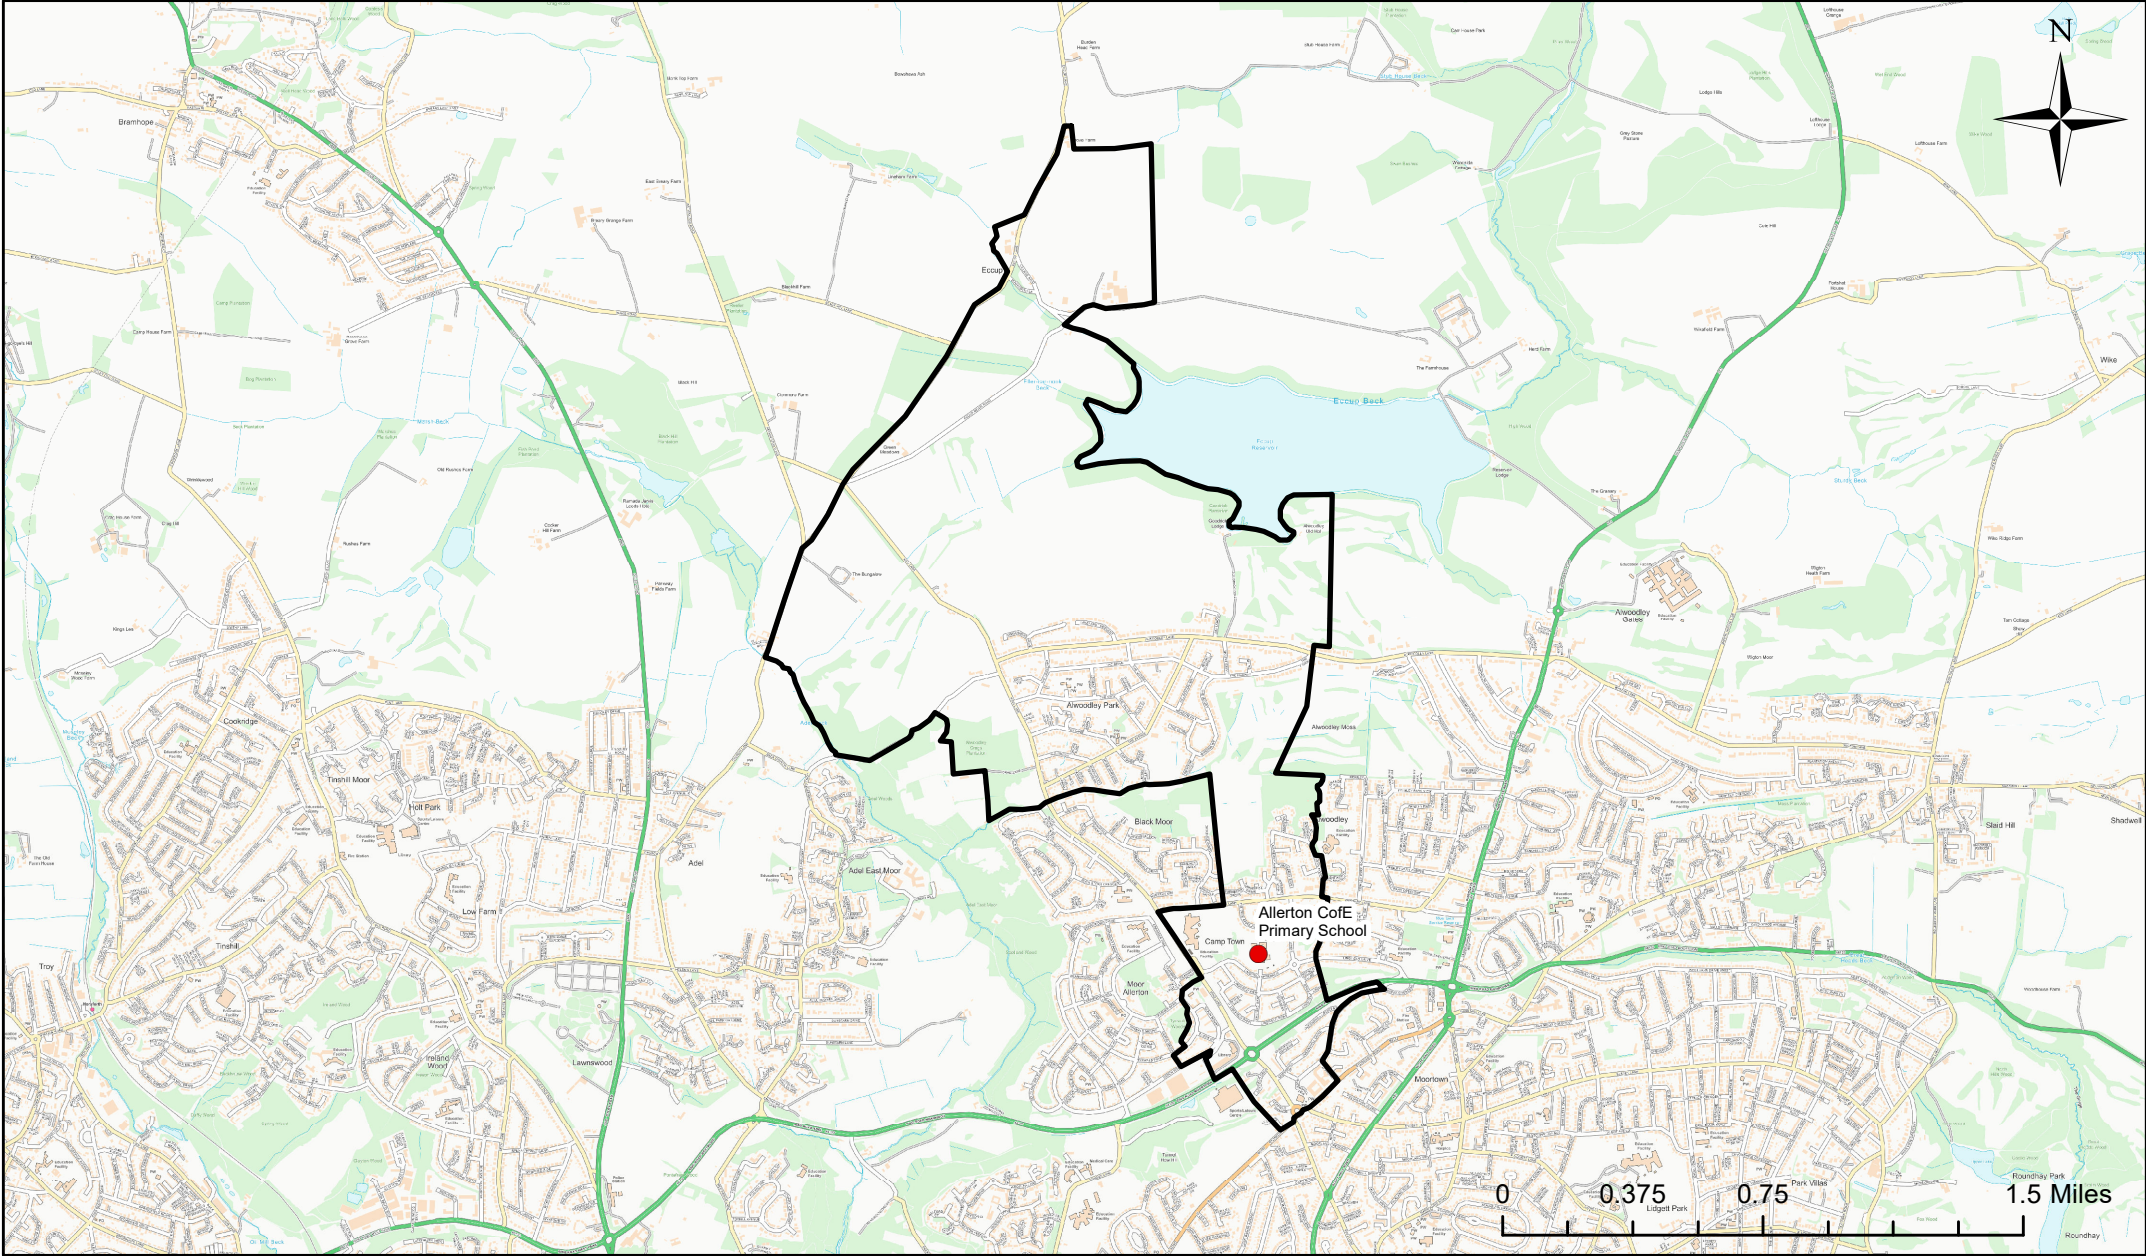

# Allerton CofE Primary School Catchment Area

© Crown Copyright. Leeds City Council - 100019567 (2022)  
This map produced by the Children's Performance Service, Children's Services, Leeds City Council.

Applicants living in the catchment priority area are not guaranteed a place, but their application would meet the catchment priority of the school's admission policy.  
You can look up your individual address at [www.leeds.gov.uk/apply](http://www.leeds.gov.uk/apply) to check if it has any priority.

Legend	
<span style="color: red;">●</span>	School
<span style="border: 2px solid black; display: inline-block; width: 15px; height: 10px;"></span>	Catchment Area