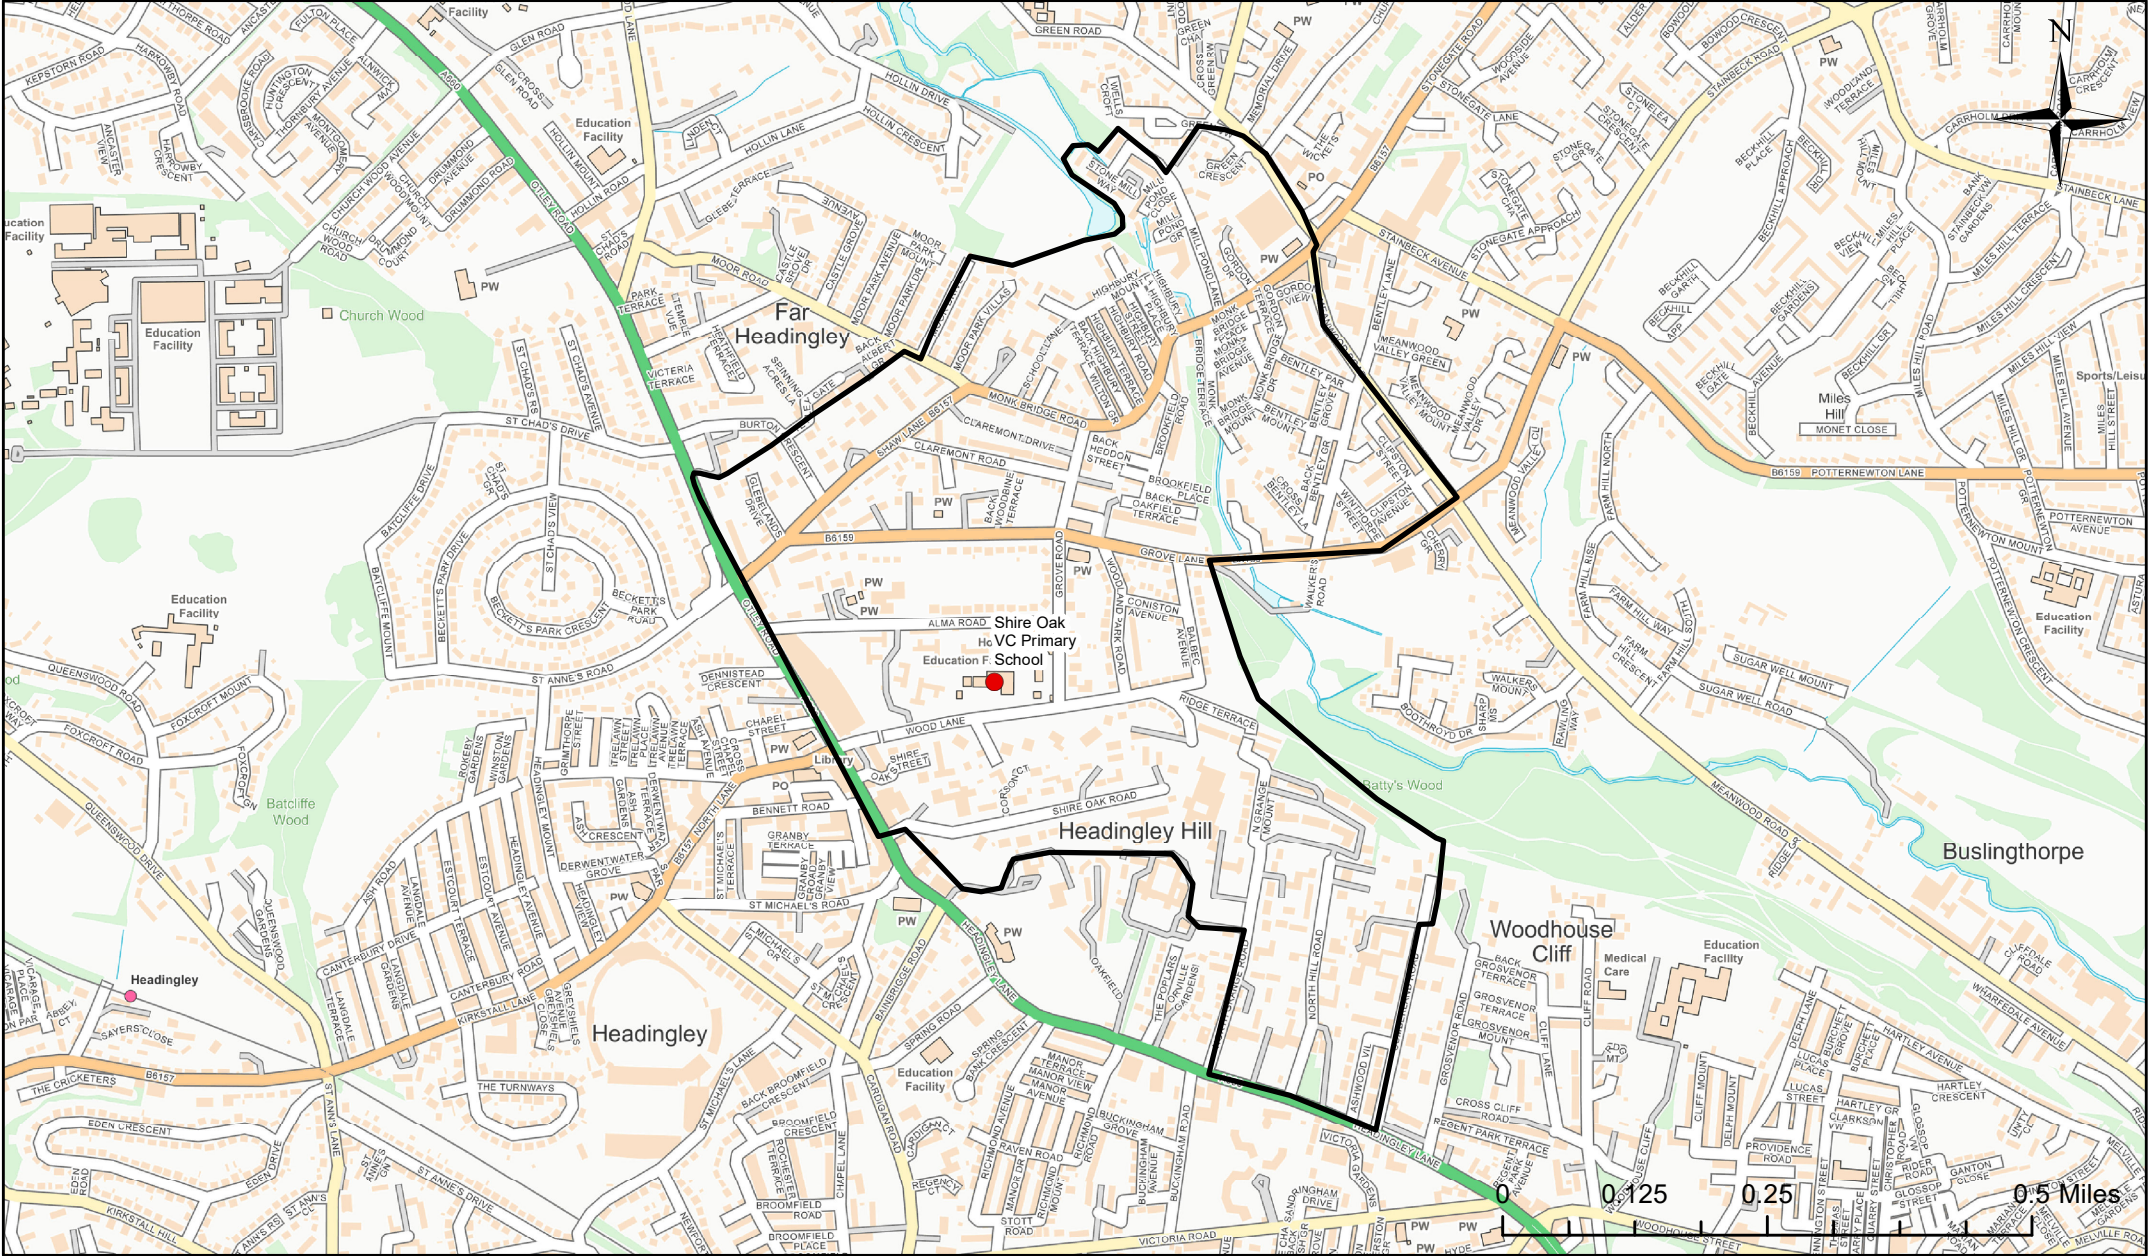

# Shire Oak VC Primary School Catchment Area

© Crown Copyright. Leeds City Council - 100019567 (2022)  
This map produced by the Children's Performance Service, Children's Services, Leeds City Council.

Applicants living in the catchment priority area are not guaranteed a place, but their application would meet the catchment priority of the school's admission policy.  
You can look up your individual address at [www.leeds.gov.uk/apply](http://www.leeds.gov.uk/apply) to check if it has any priority.

Legend	
<span style="color: red;">●</span>	School
<span style="border: 1px solid black; display: inline-block; width: 15px; height: 10px;"></span>	Catchment Area