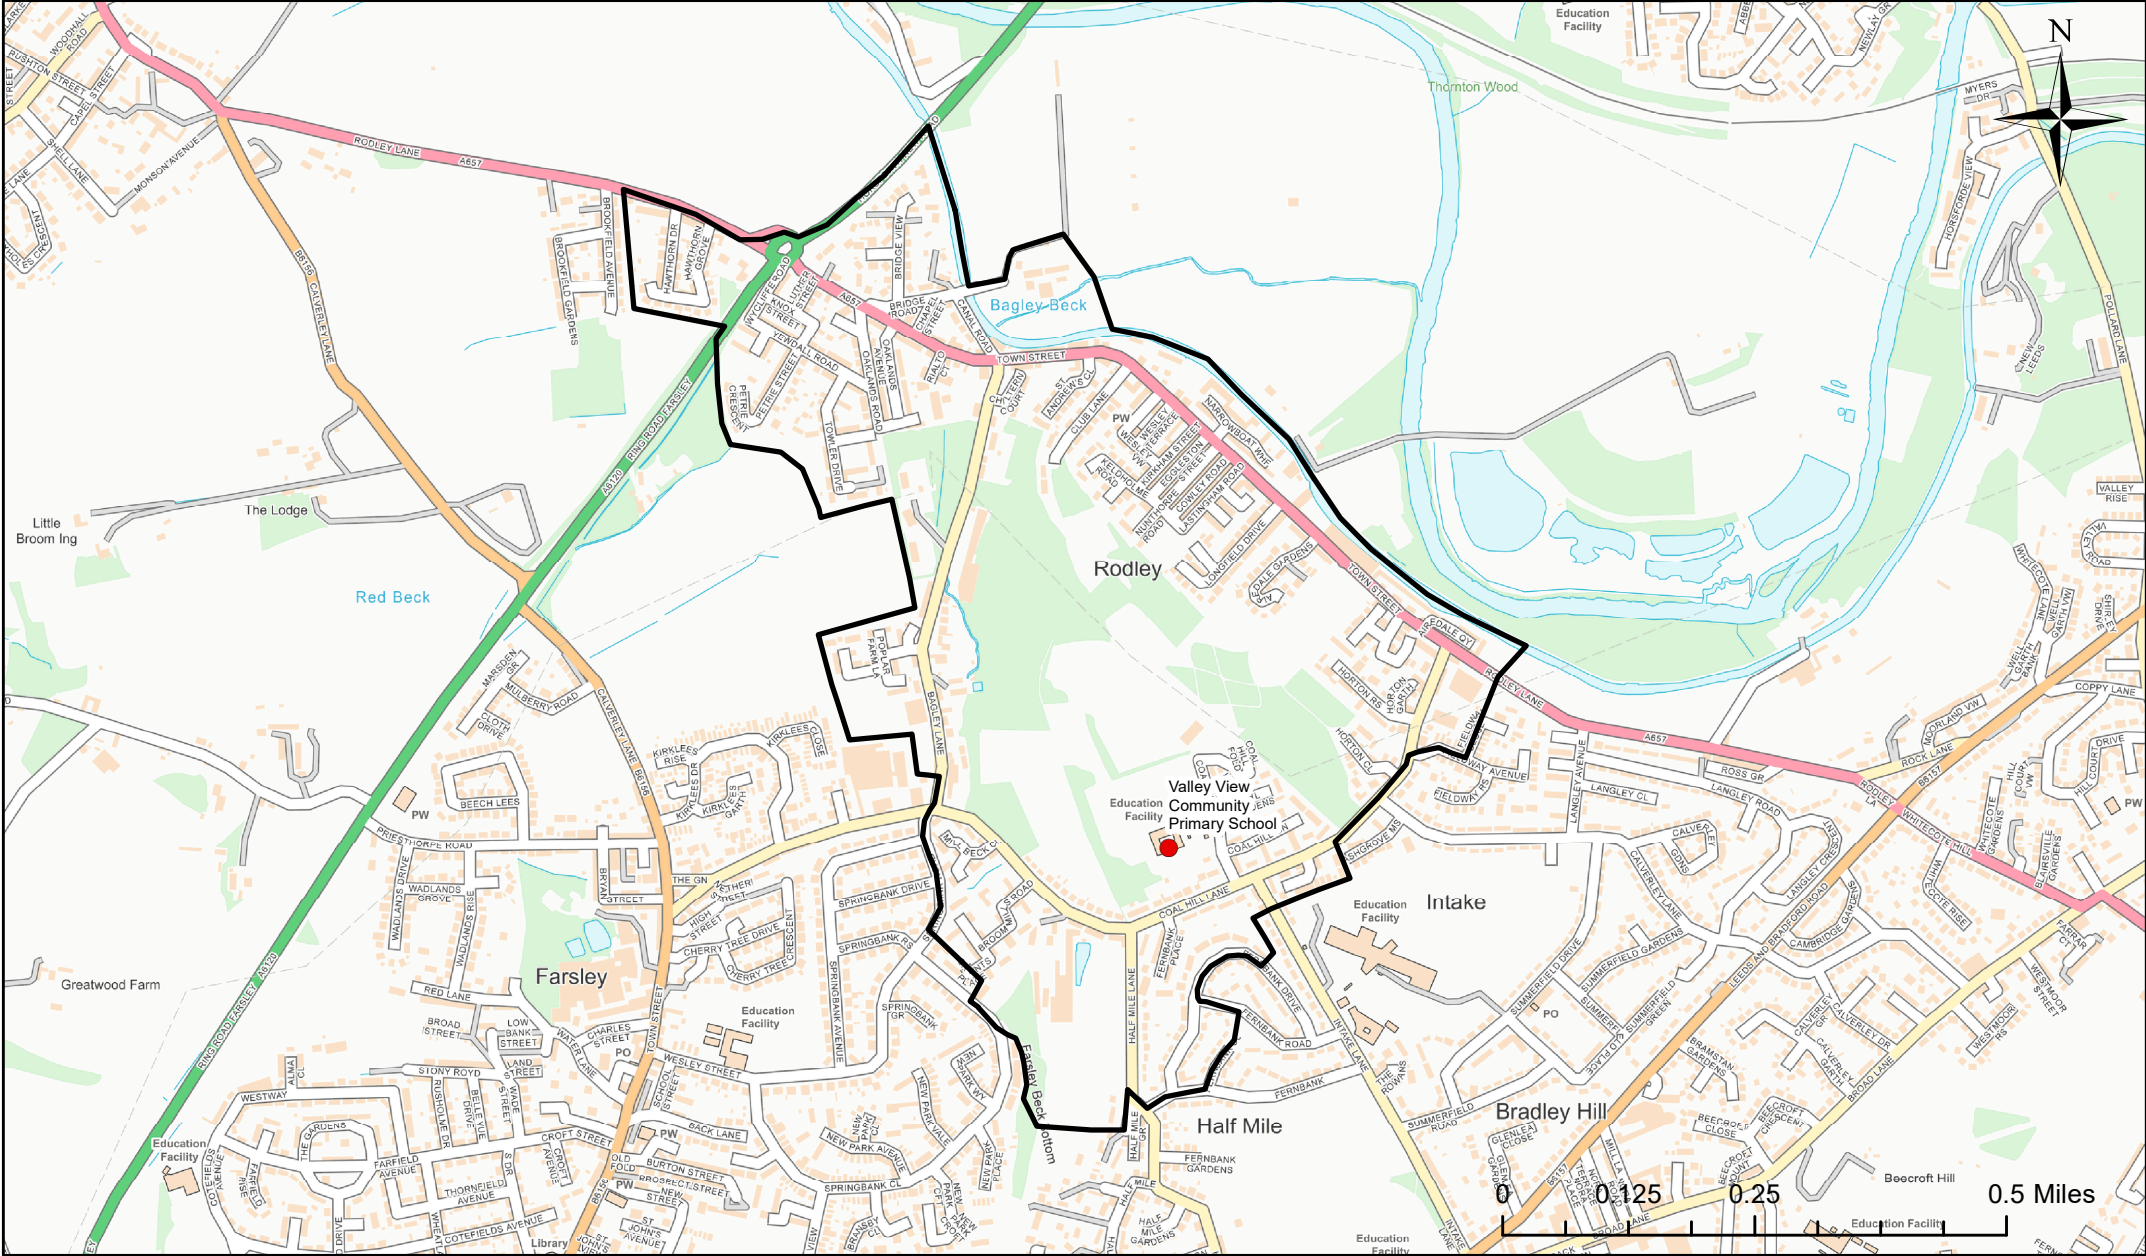

Valley View Community Primary School Catchment Area

© Crown Copyright. Leeds City Council - 100019567 (2022)
 This map produced by the Children's Performance Service, Children's Services, Leeds City Council.

Applicants living in the catchment priority area are not guaranteed a place, but their application would meet the catchment priority of the school's admission policy.
 You can look up your individual address at www.leeds.gov.uk/apply to check if it has any priority.

Legend

- School
- Catchment Area