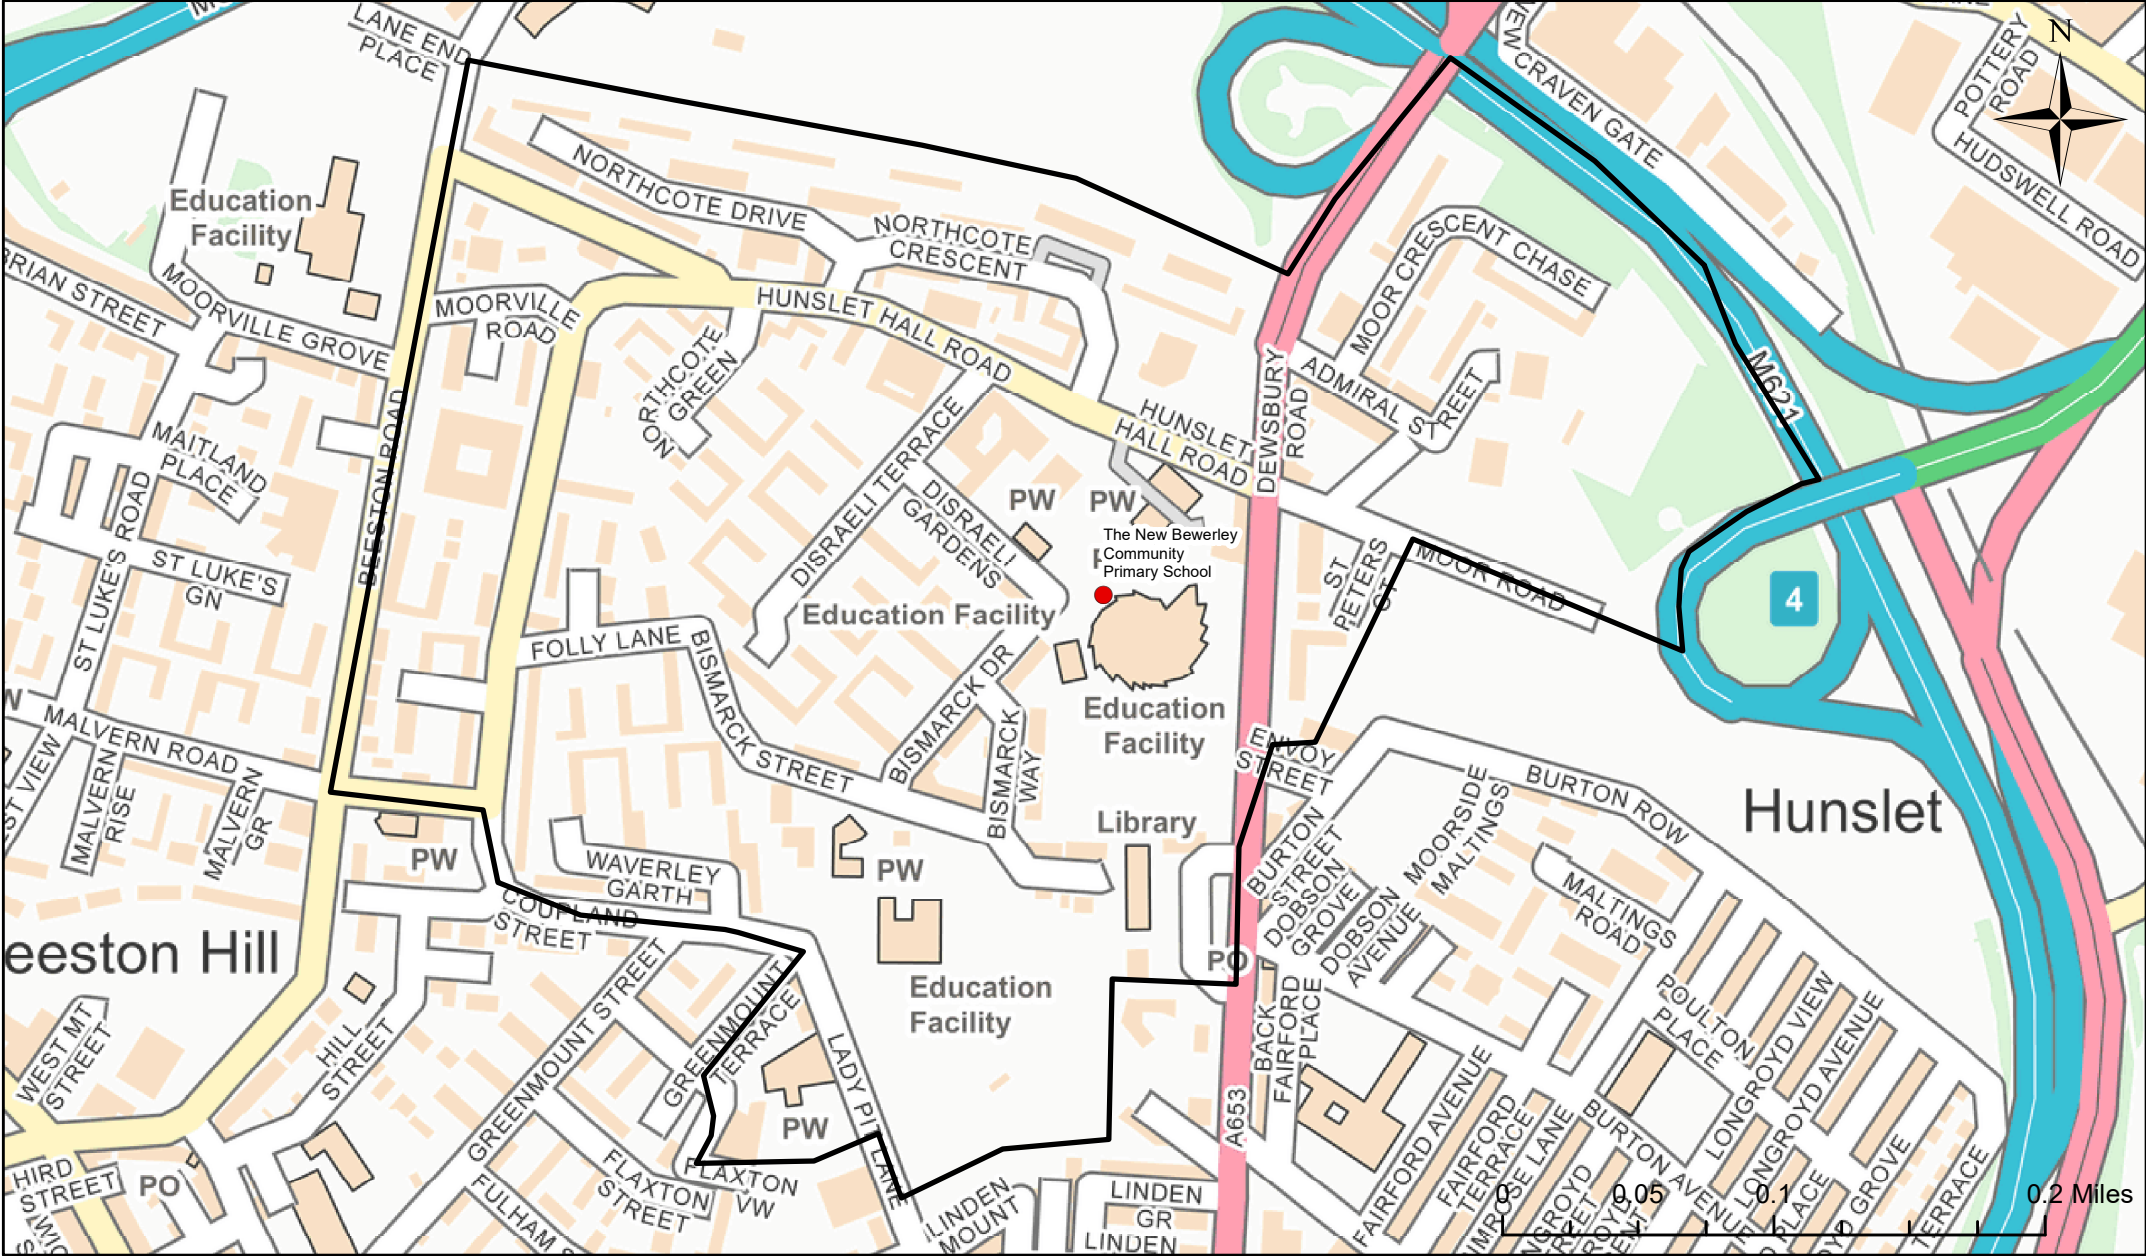

New Bewerley Community Primary School Catchment Area

© Crown Copyright. Leeds City Council - 100019567 (2022)
 This map produced by the Children's Performance Service, Children's Services, Leeds City Council.

Applicants living in the catchment priority area are not guaranteed a place, but their application would meet the catchment priority of the school's admission policy.
 You can look up your individual address at www.leeds.gov.uk/apply to check if it has any priority.

Legend	
●	School
	Catchment Area