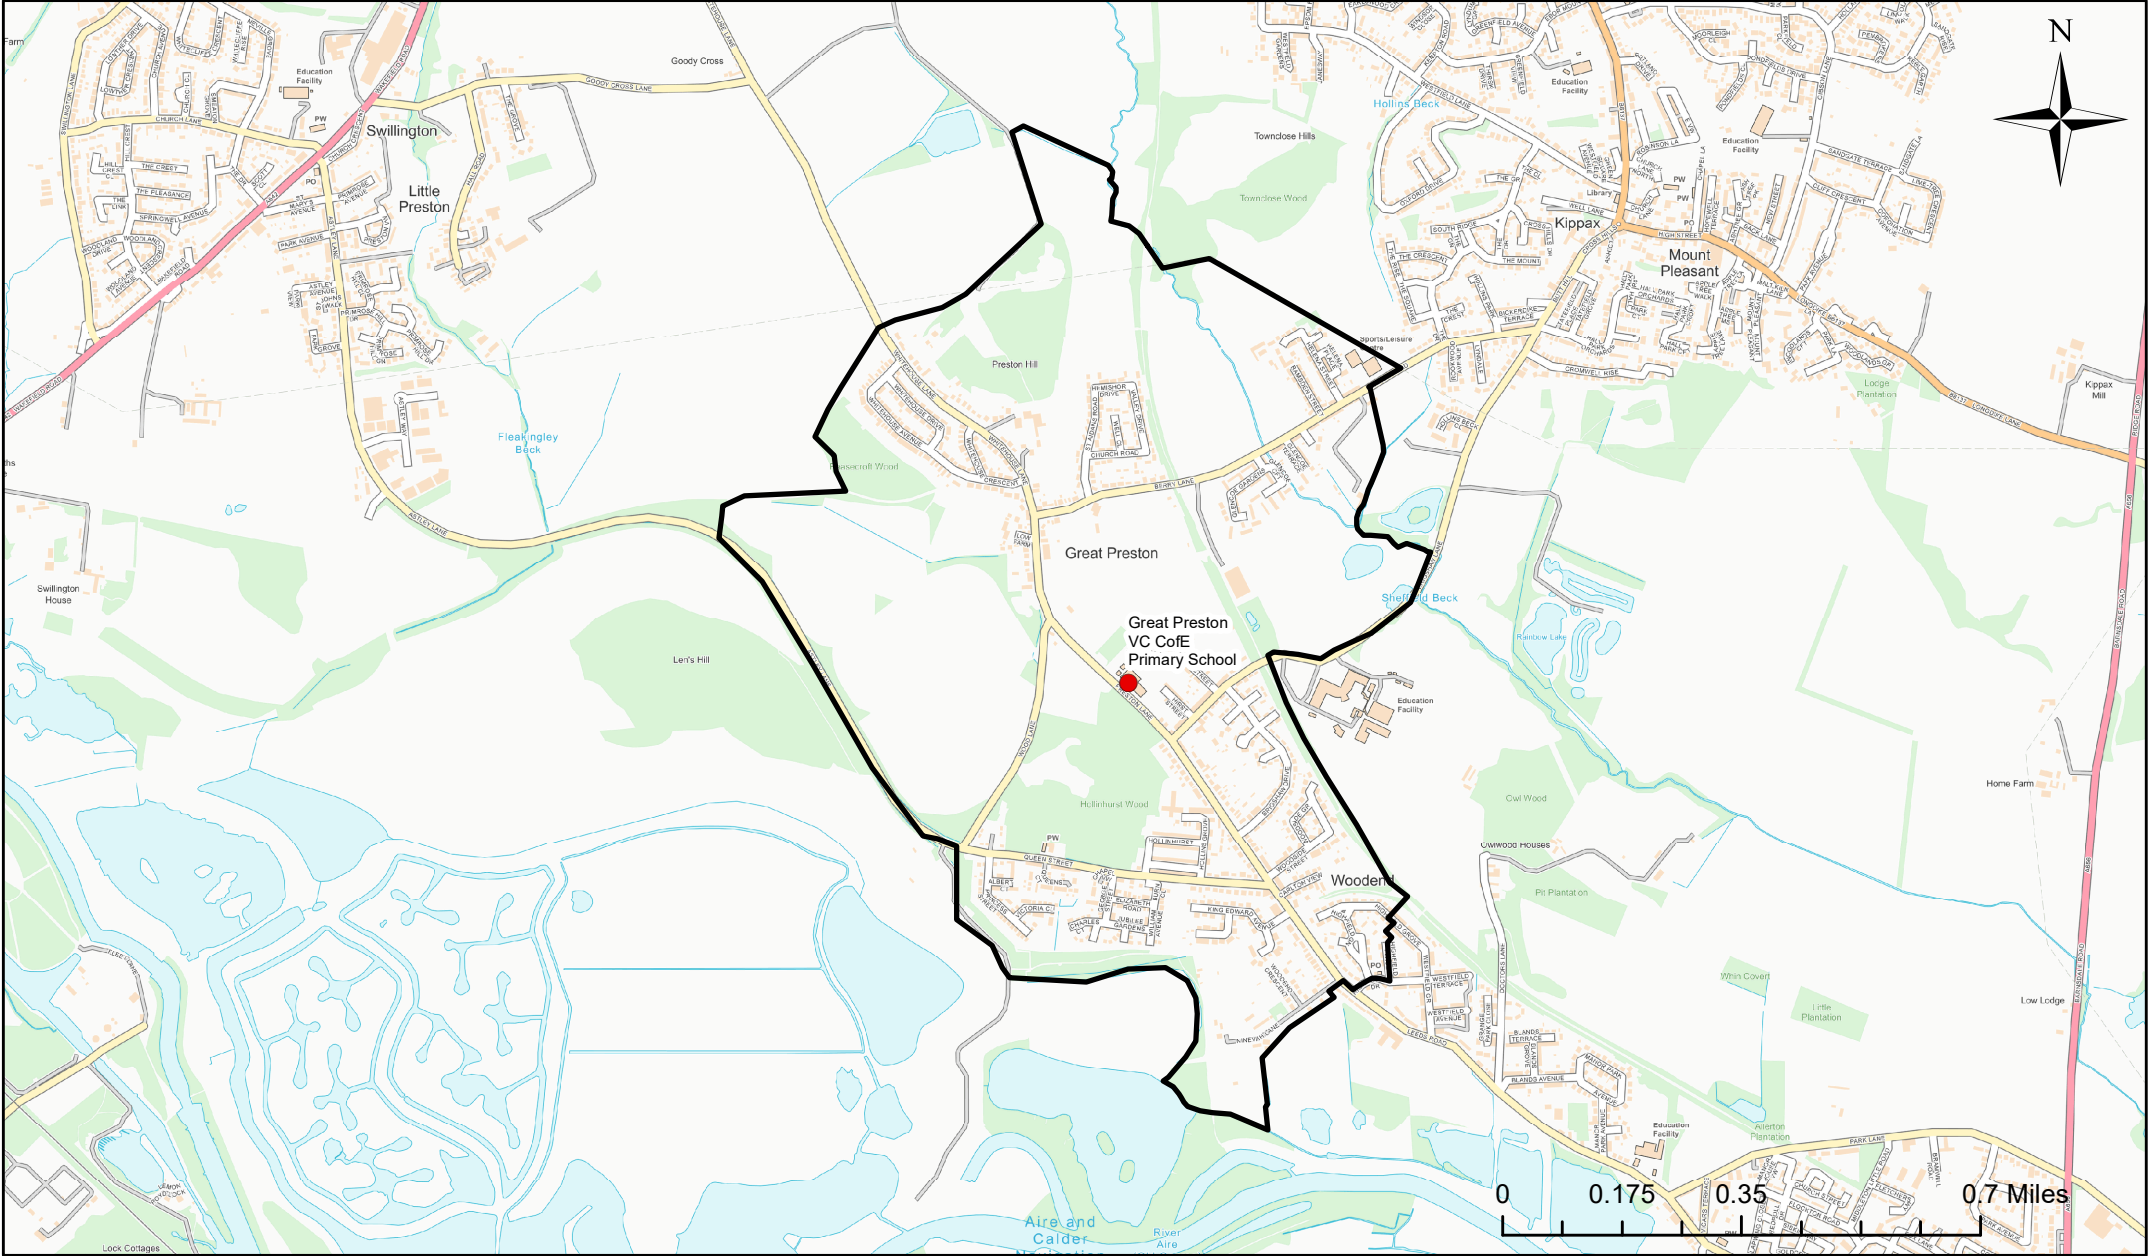

Great Preston VC CofE Primary School Catchment Area

© Crown Copyright. Leeds City Council - 100019567 (2022)
This map produced by the Children's Performance Service, Children's Services, Leeds City Council.

You can look up your individual address at www.leeds.gov.uk/apply to check if it has any priority.

Legend	
●	School
	Catchment Area