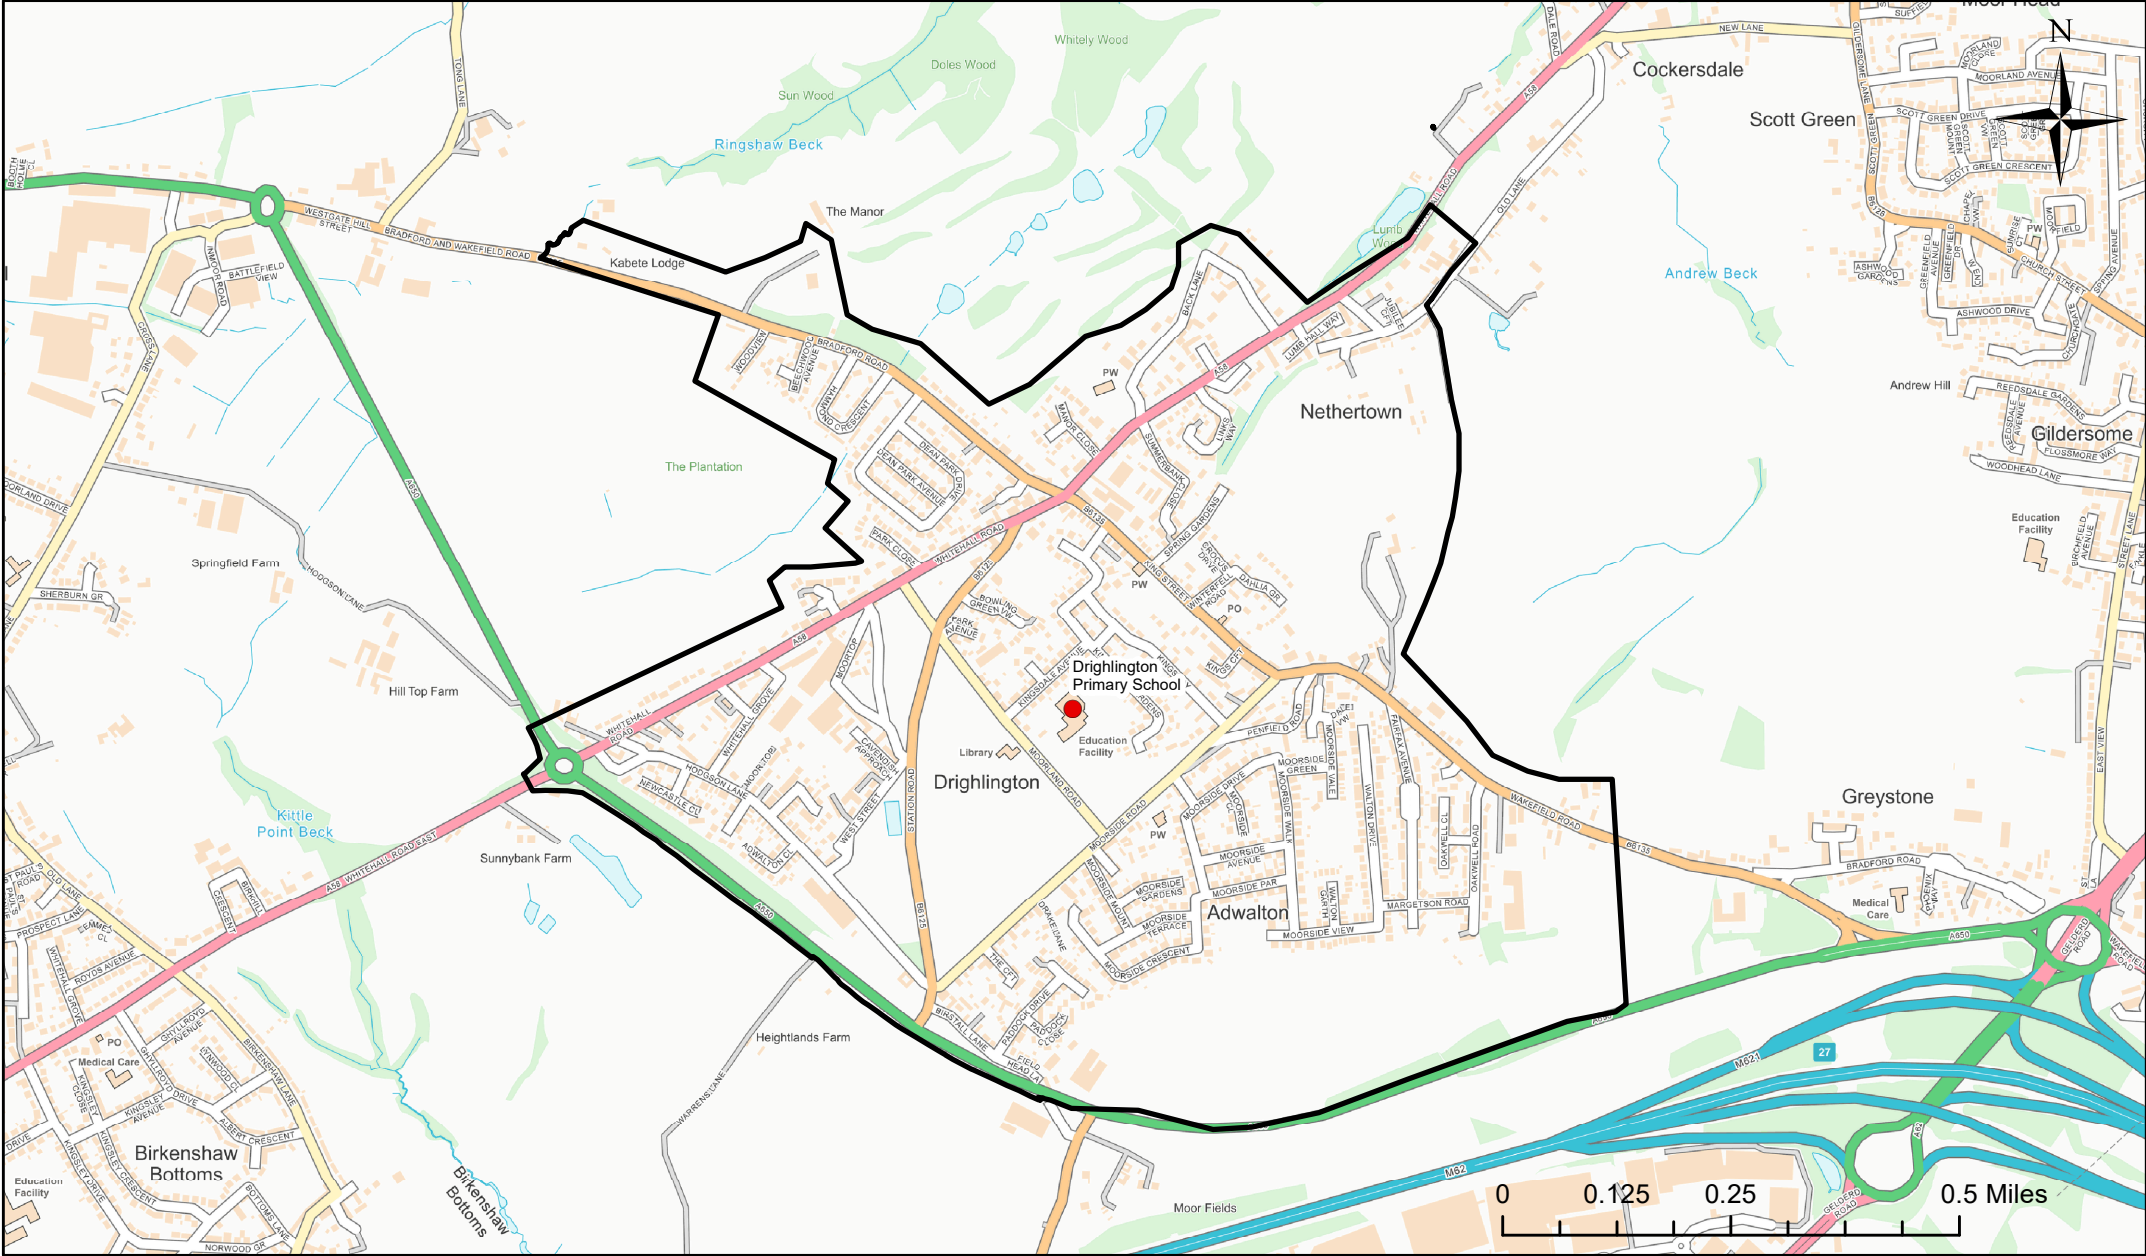

Drighlington Primary School Catchment Area

© Crown Copyright. Leeds City Council - 100019567 (2022)
This map produced by the Children's Performance Service, Children's Services, Leeds City Council.

You can look up your individual address at www.leeds.gov.uk/apply to check if it has any priority.

Legend	
●	School
	Catchment Area