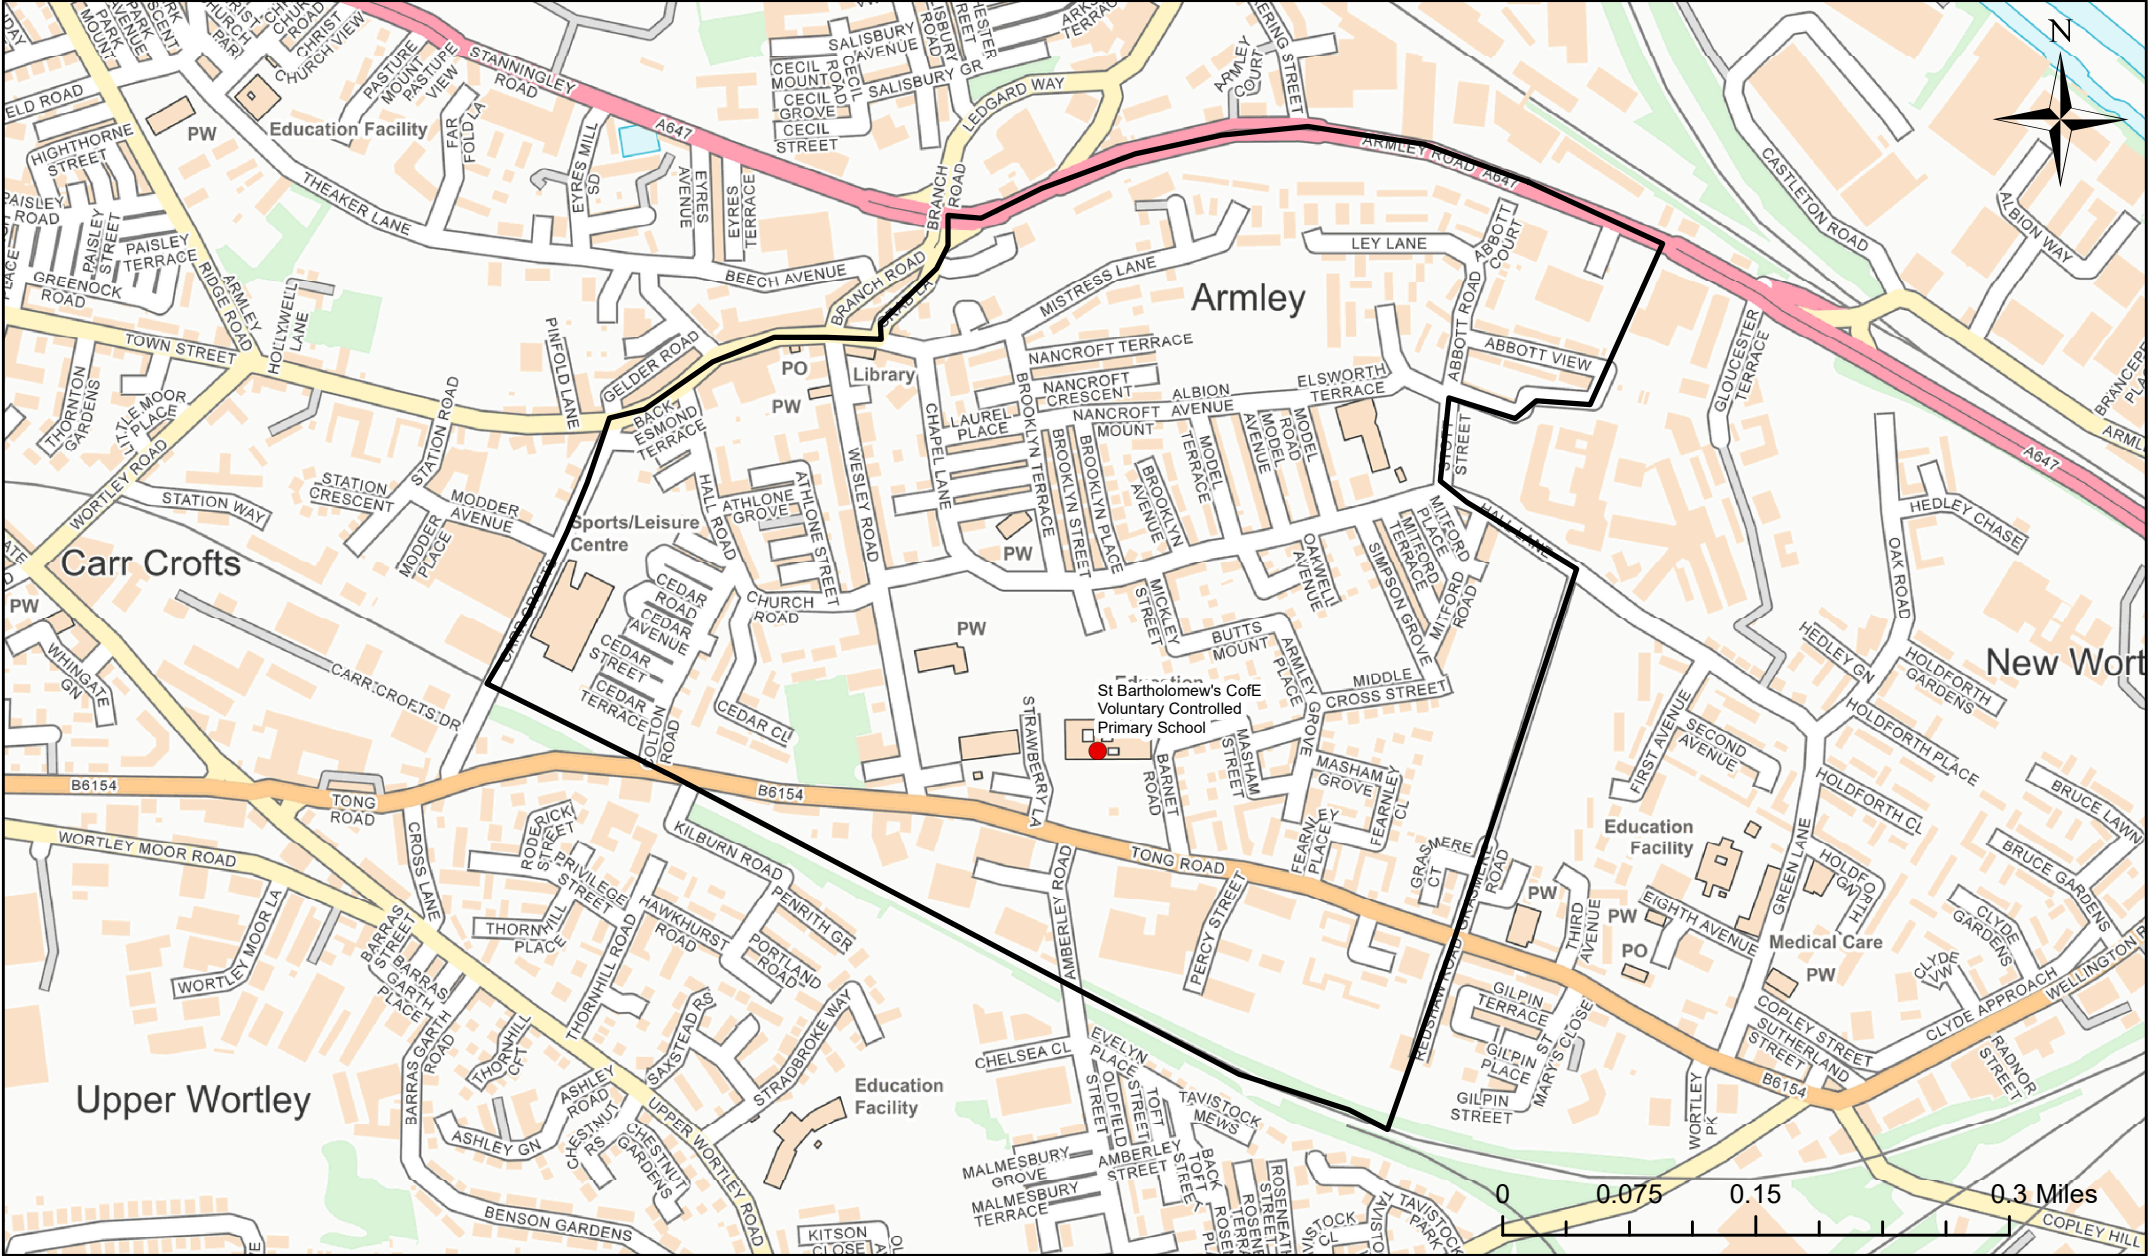

# St Bartholomew's CofE Voluntary Controlled Primary School Catchment Area

© Crown Copyright. Leeds City Council - 100019567 (2022)  
 This map produced by the Children's Performance Service, Children's Services, Leeds City Council.

Applicants living in the catchment priority area are not guaranteed a place, but their application would meet the catchment priority of the school's admission policy.

You can look up your individual address at [www.leeds.gov.uk/apply](http://www.leeds.gov.uk/apply) to check if it has any priority.

Legend	
<span style="color: red;">●</span>	School
<span style="border: 2px solid black; display: inline-block; width: 15px; height: 10px;"></span>	Catchment Area