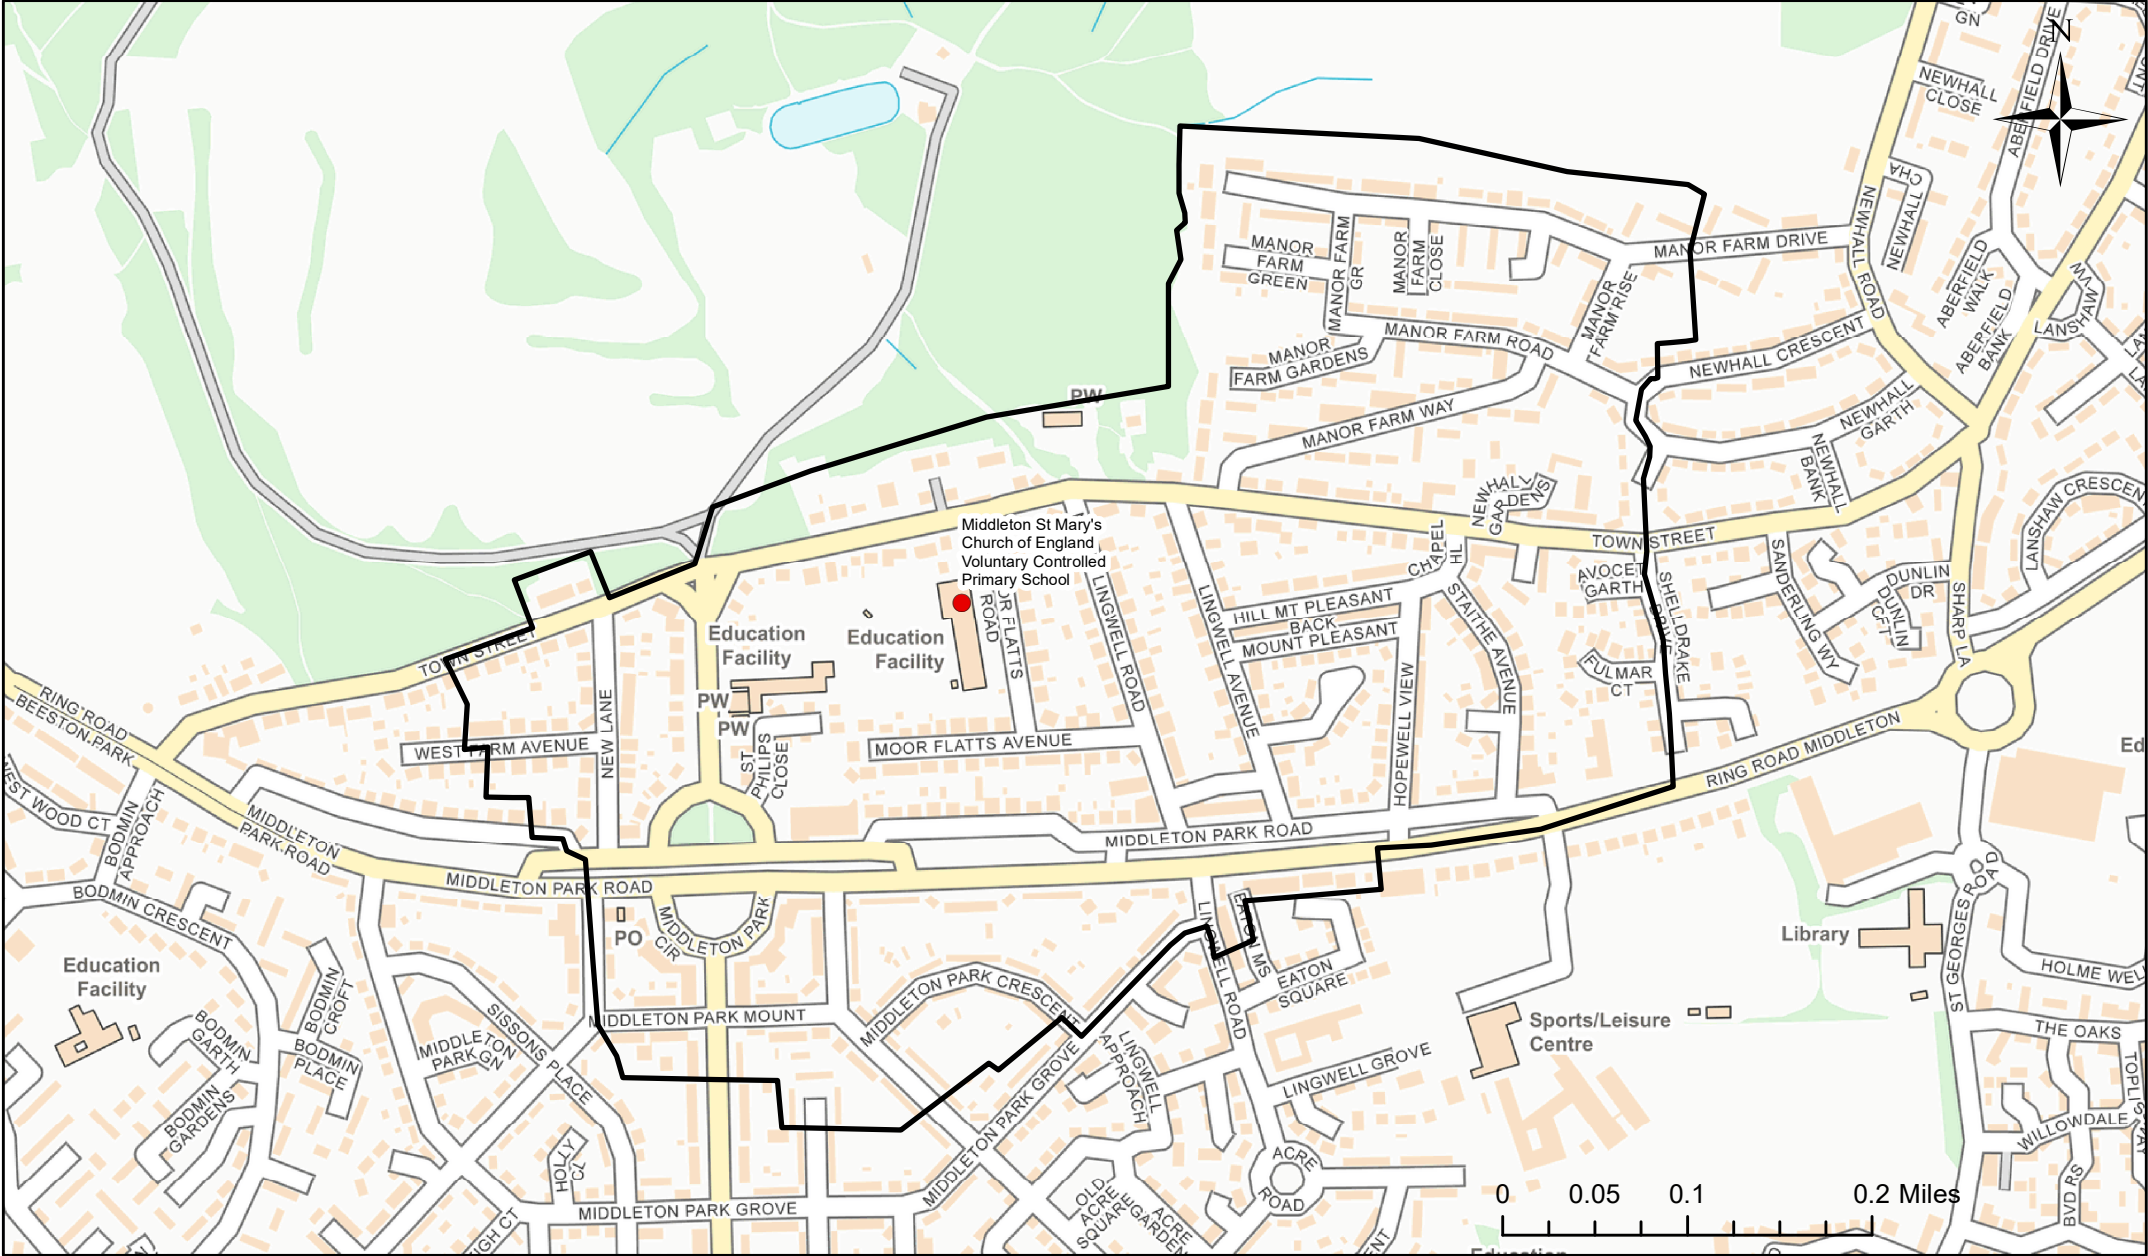

Middleton St Mary's Church of England Voluntary Controlled Primary School Catchment Area

© Crown Copyright. Leeds City Council - 100019567 (2022)
 This map produced by the Children's Performance Service, Children's Services, Leeds City Council.

Applicants living in the catchment priority area are not guaranteed a place, but their application would meet the catchment priority of the school's admission policy.
 You can look up your individual address at www.leeds.gov.uk/apply to check if it has any priority.

Legend

- School
- Catchment Area