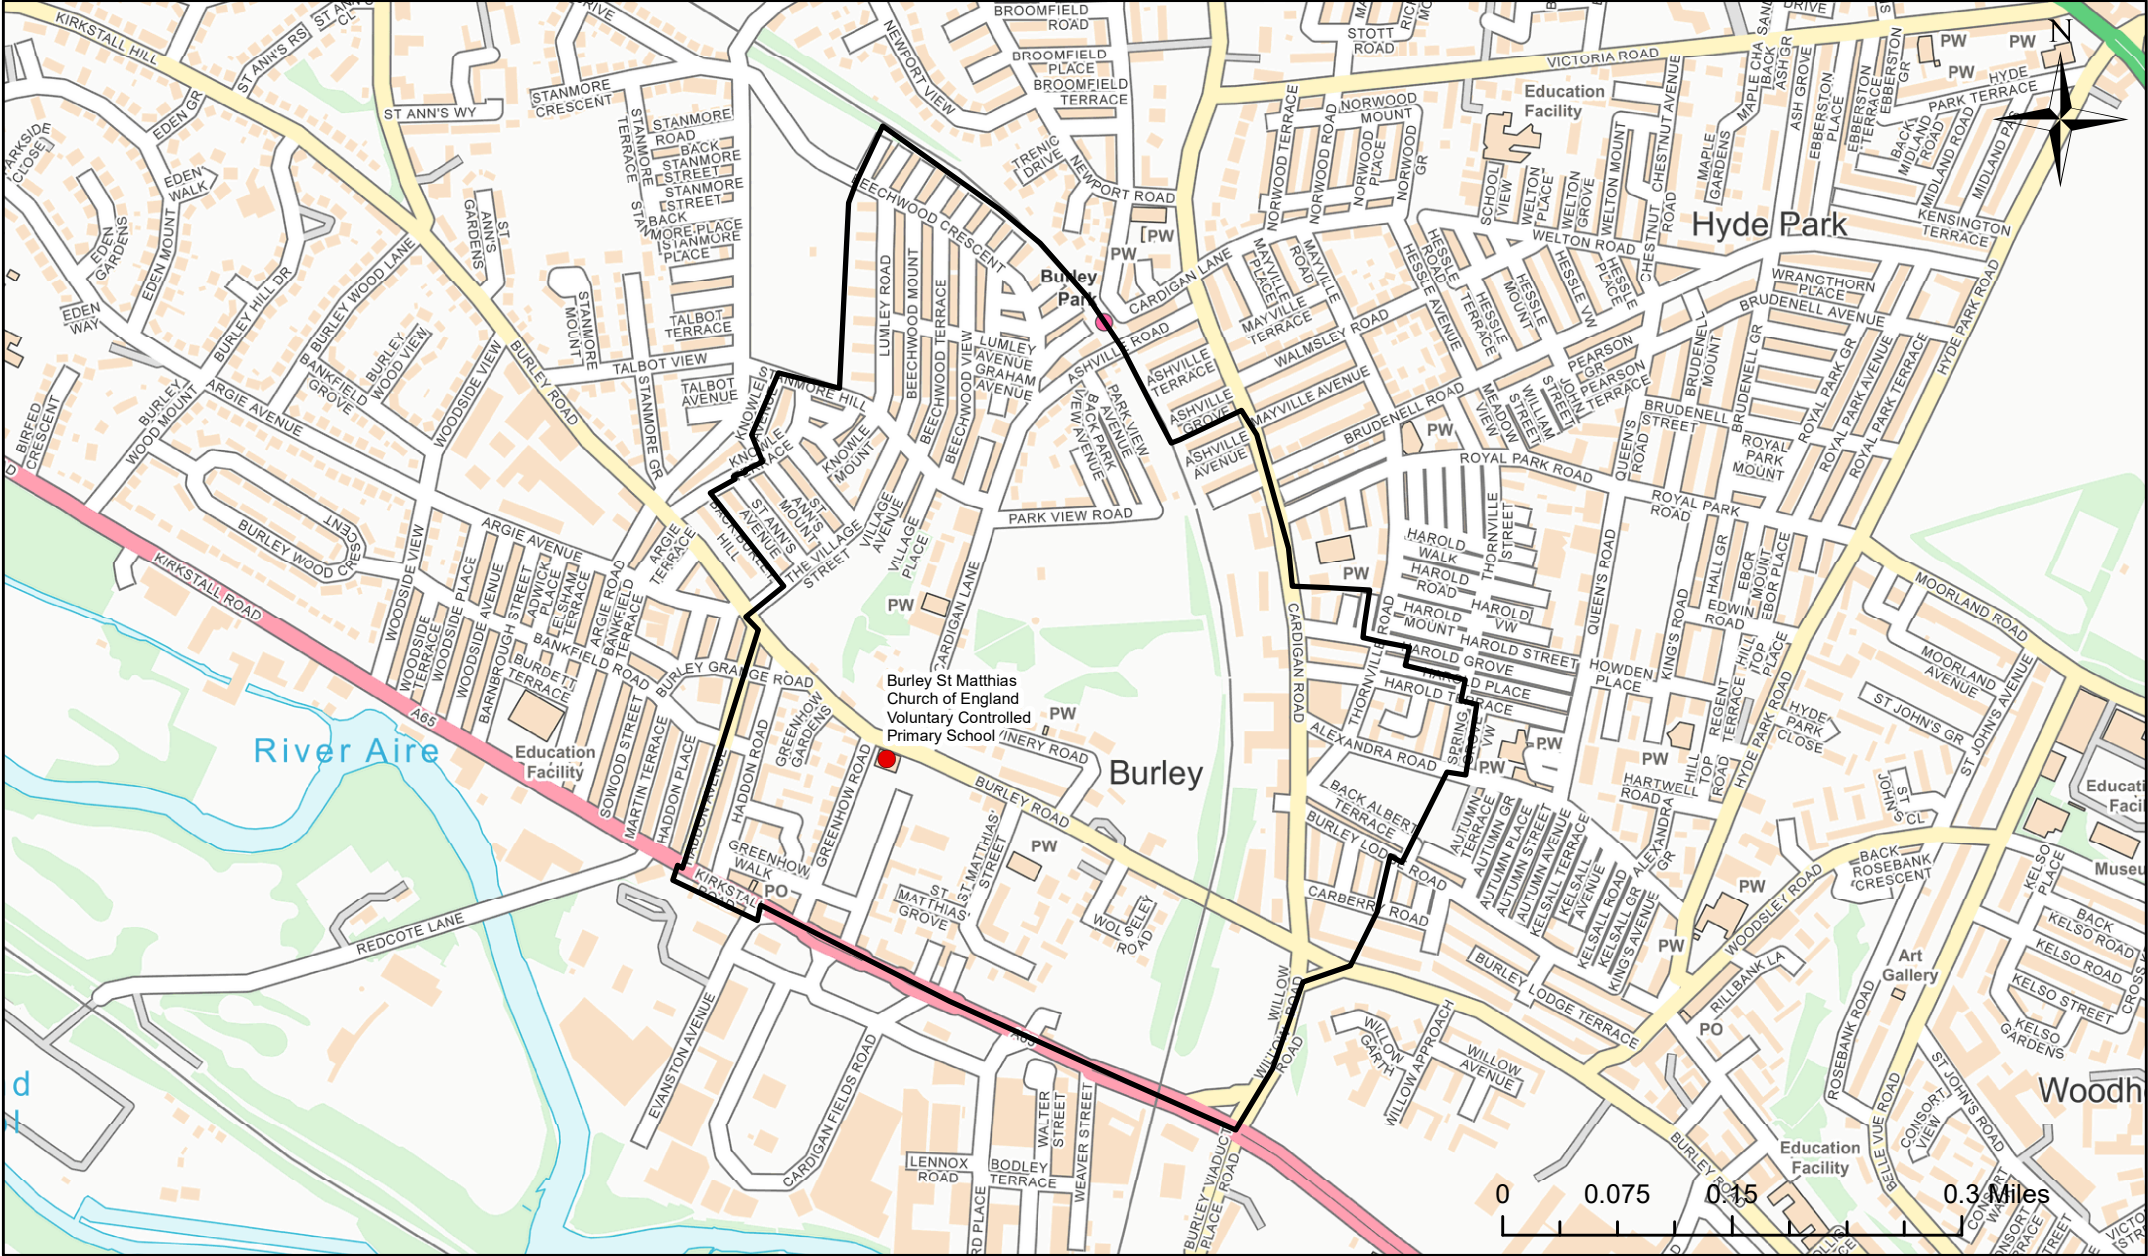

Burley St Matthias Church of England Voluntary Controlled Primary School Catchment Area

© Crown Copyright. Leeds City Council - 100019567 (2022)
This map produced by the Children's Performance Service, Children's Services, Leeds City Council.

Applicants living in the catchment priority area are not guaranteed a place, but their application would meet the catchment priority of the school's admission policy.
You can look up your individual address at www.leeds.gov.uk/apply to check if it has any priority.

Legend

- School
- Catchment Area