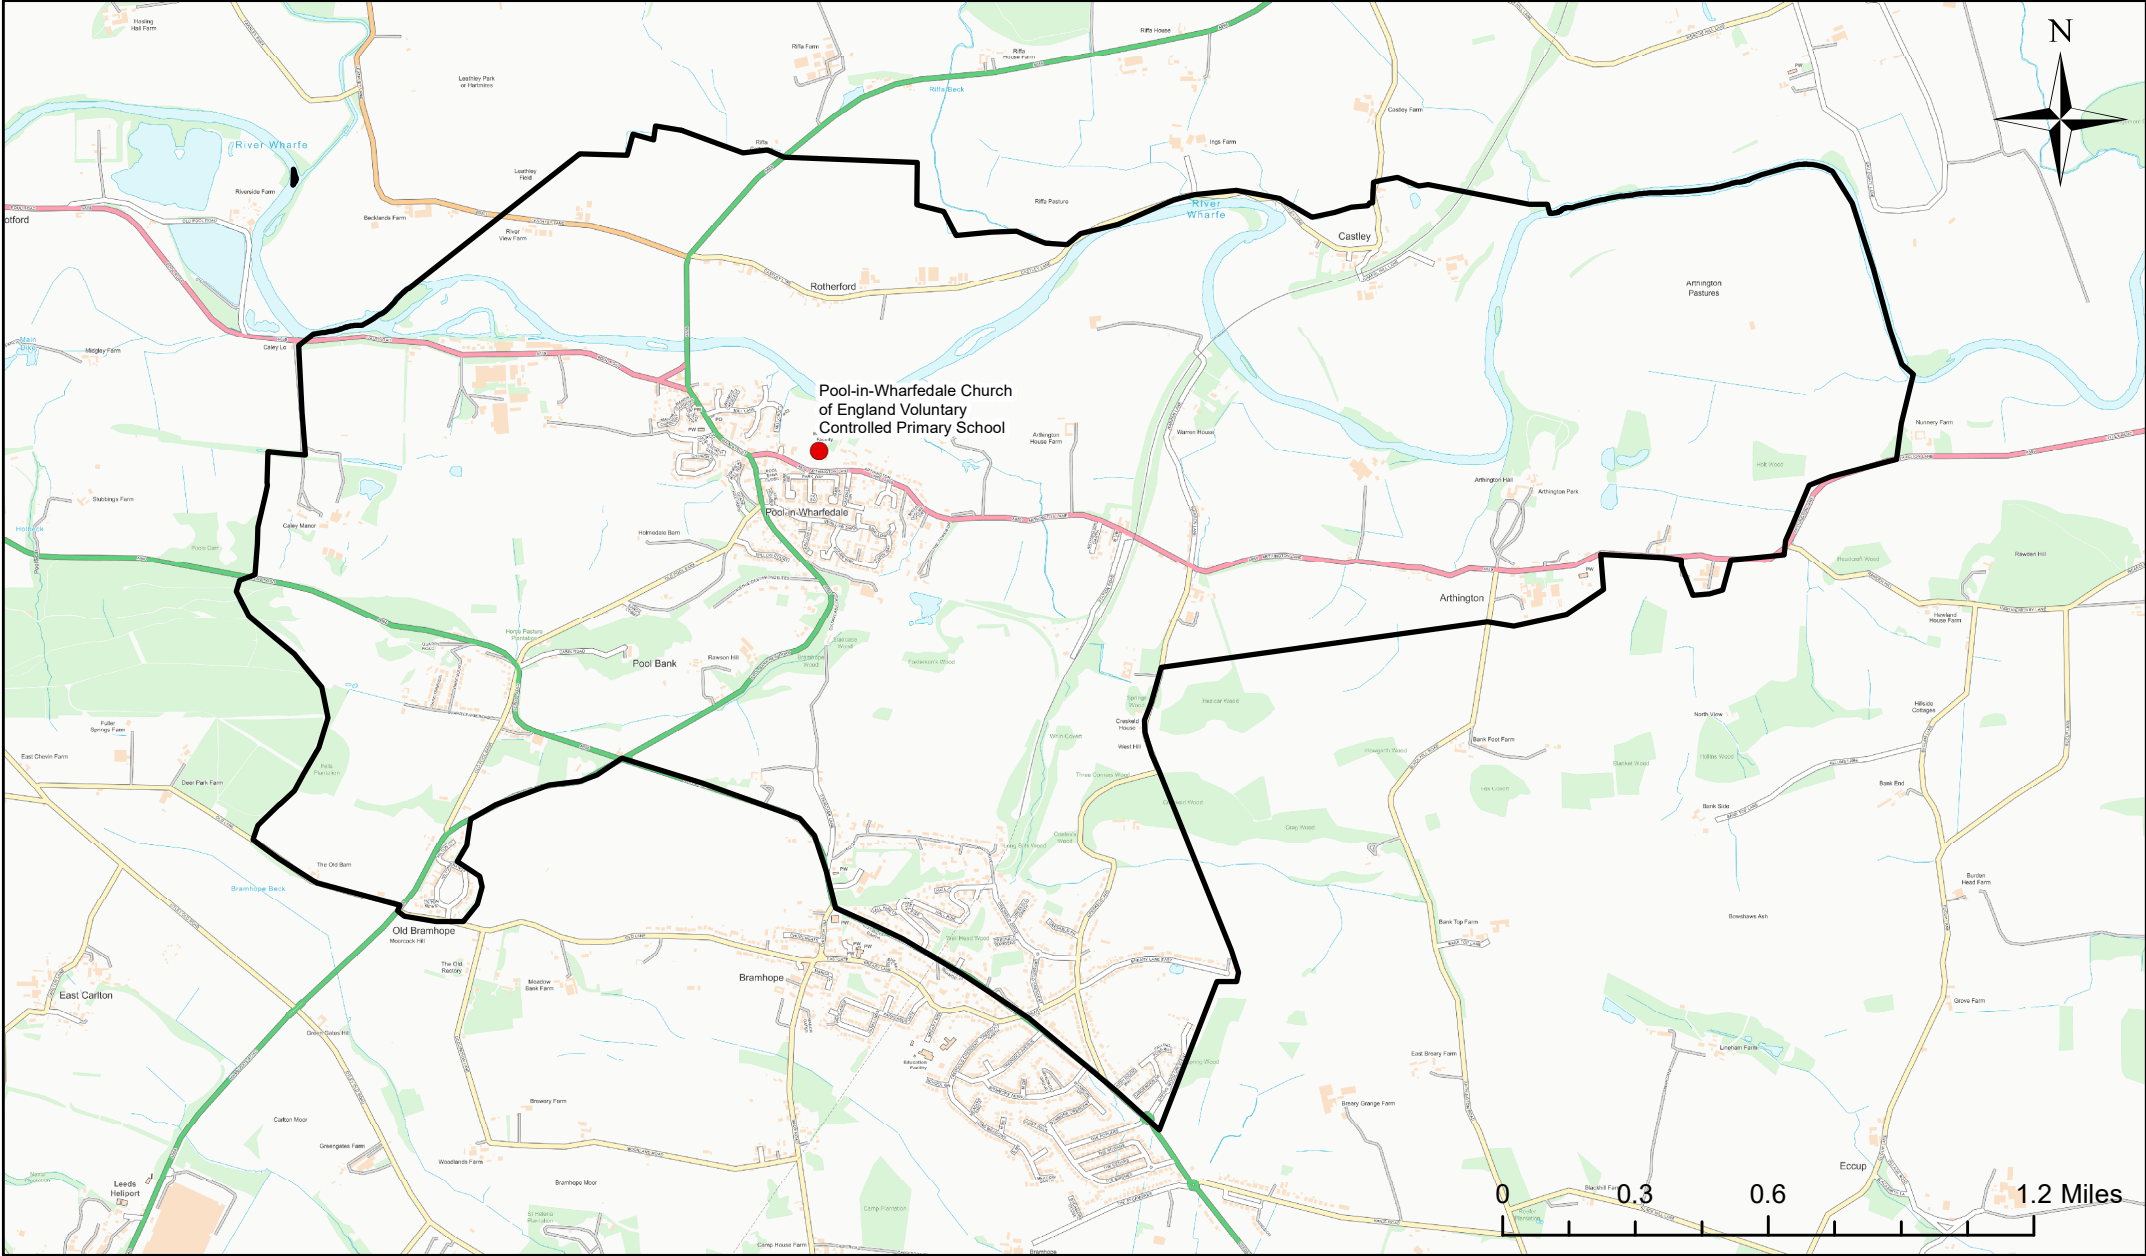

Pool-in-Wharfedale Church of England Voluntary Controlled Primary School Catchment Area

© Crown Copyright. Leeds City Council - 100019567 (2022)
 This map produced by the Children's Performance Service, Children's Services, Leeds City Council.

Applicants living in the catchment priority area are not guaranteed a place, but their application would meet the catchment priority of the school's admission policy.
 You can look up your individual address at www.leeds.gov.uk/apply to check if it has any priority.

Legend

- School
- Catchment Area