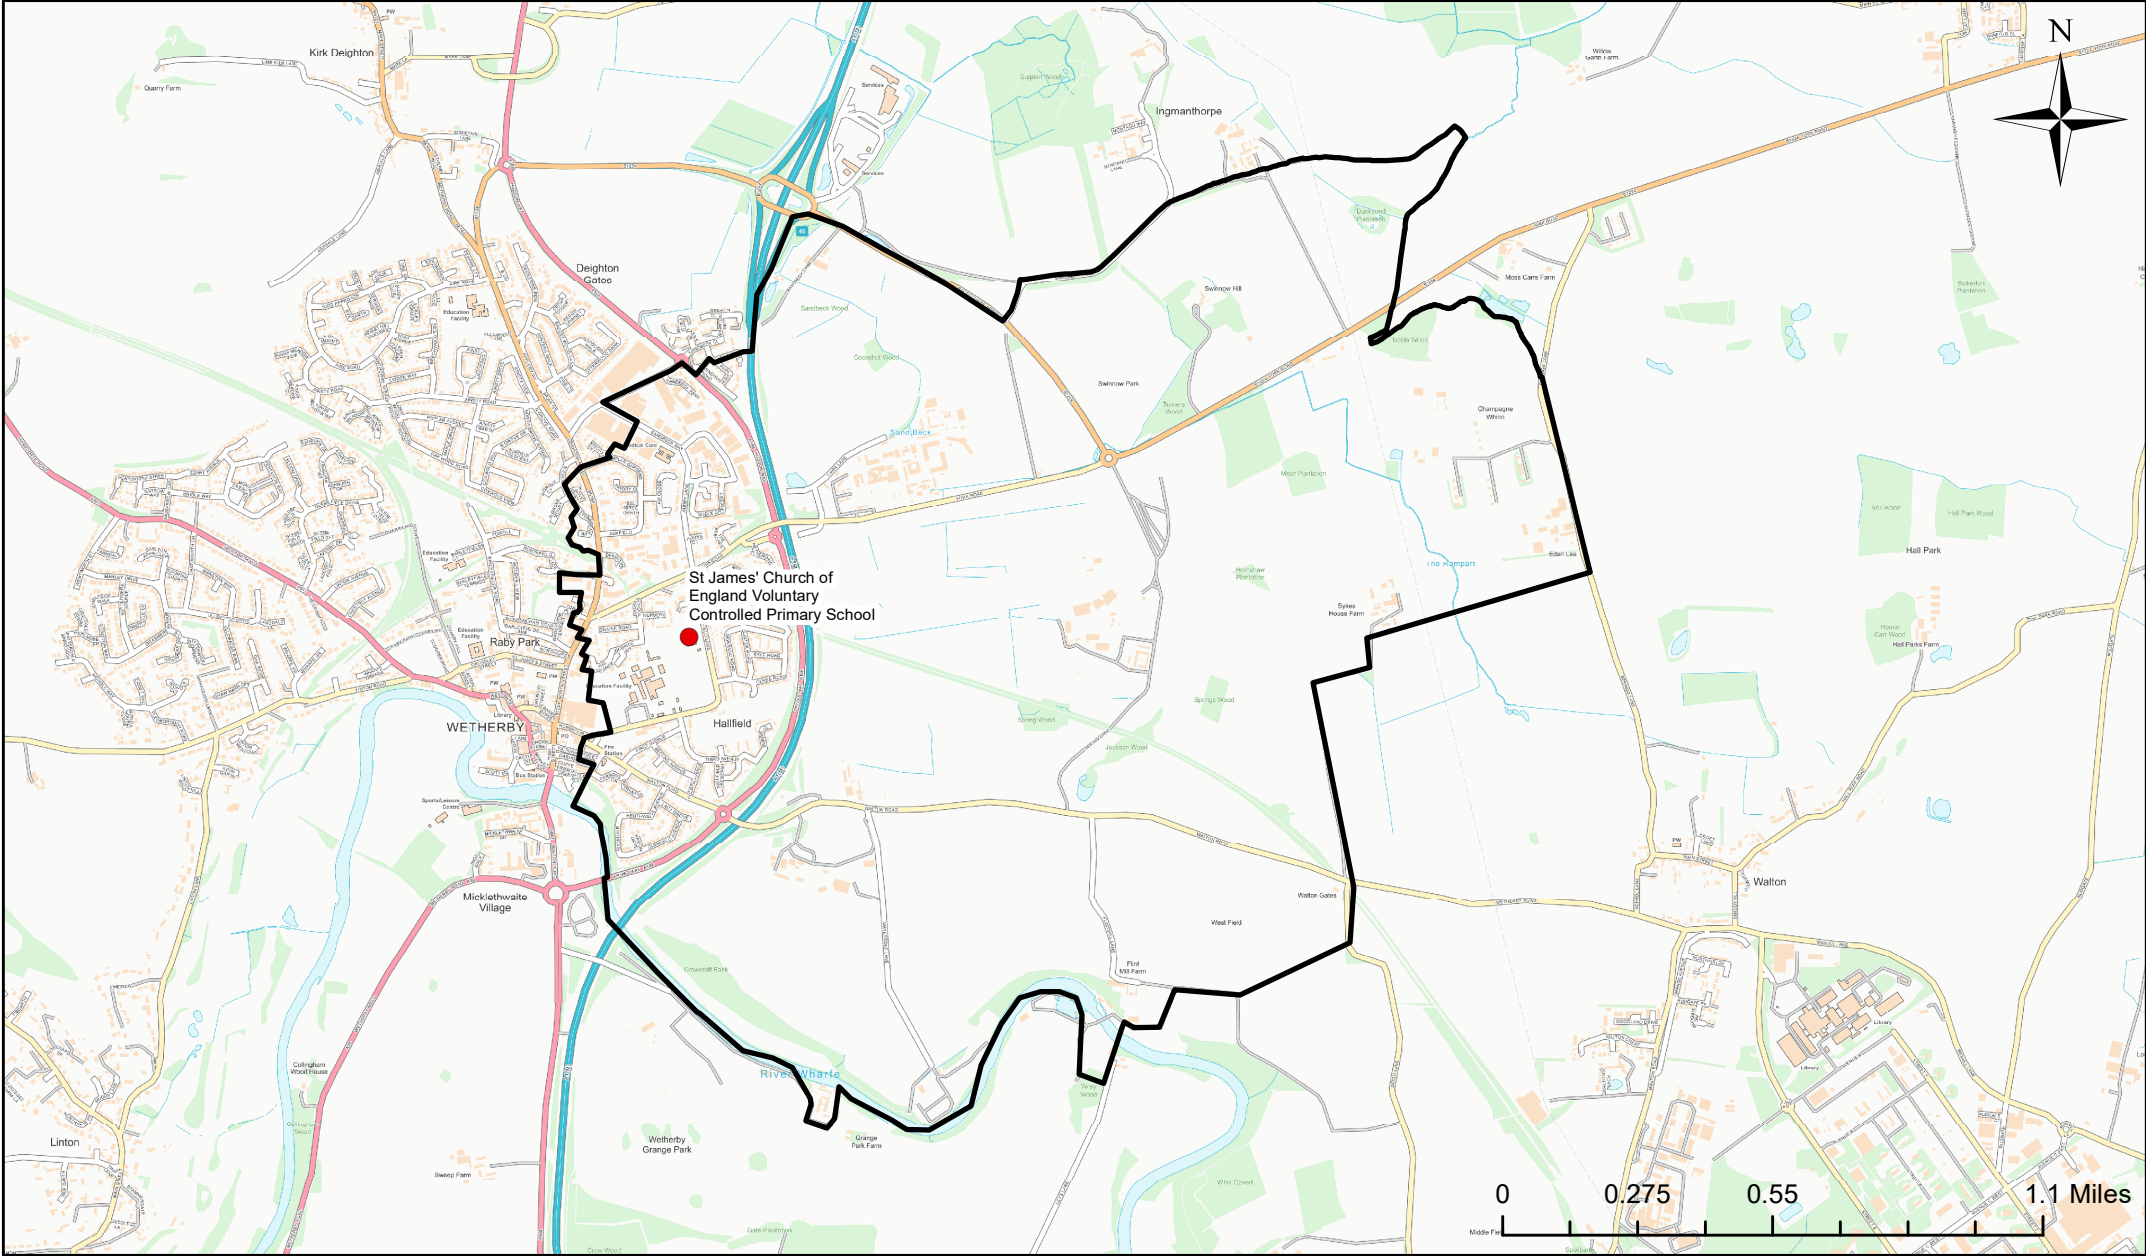

St James' Church of England Voluntary Controlled Primary School Catchment Area

© Crown Copyright. Leeds City Council - 100019567 (2022)
 This map produced by the Children's Performance Service, Children's Services, Leeds City Council.

Applicants living in the catchment priority area are not guaranteed a place, but their application would meet the catchment priority of the school's admission policy.
 You can look up your individual address at www.leeds.gov.uk/apply to check if it has any priority.

Legend

- School
- Catchment Area