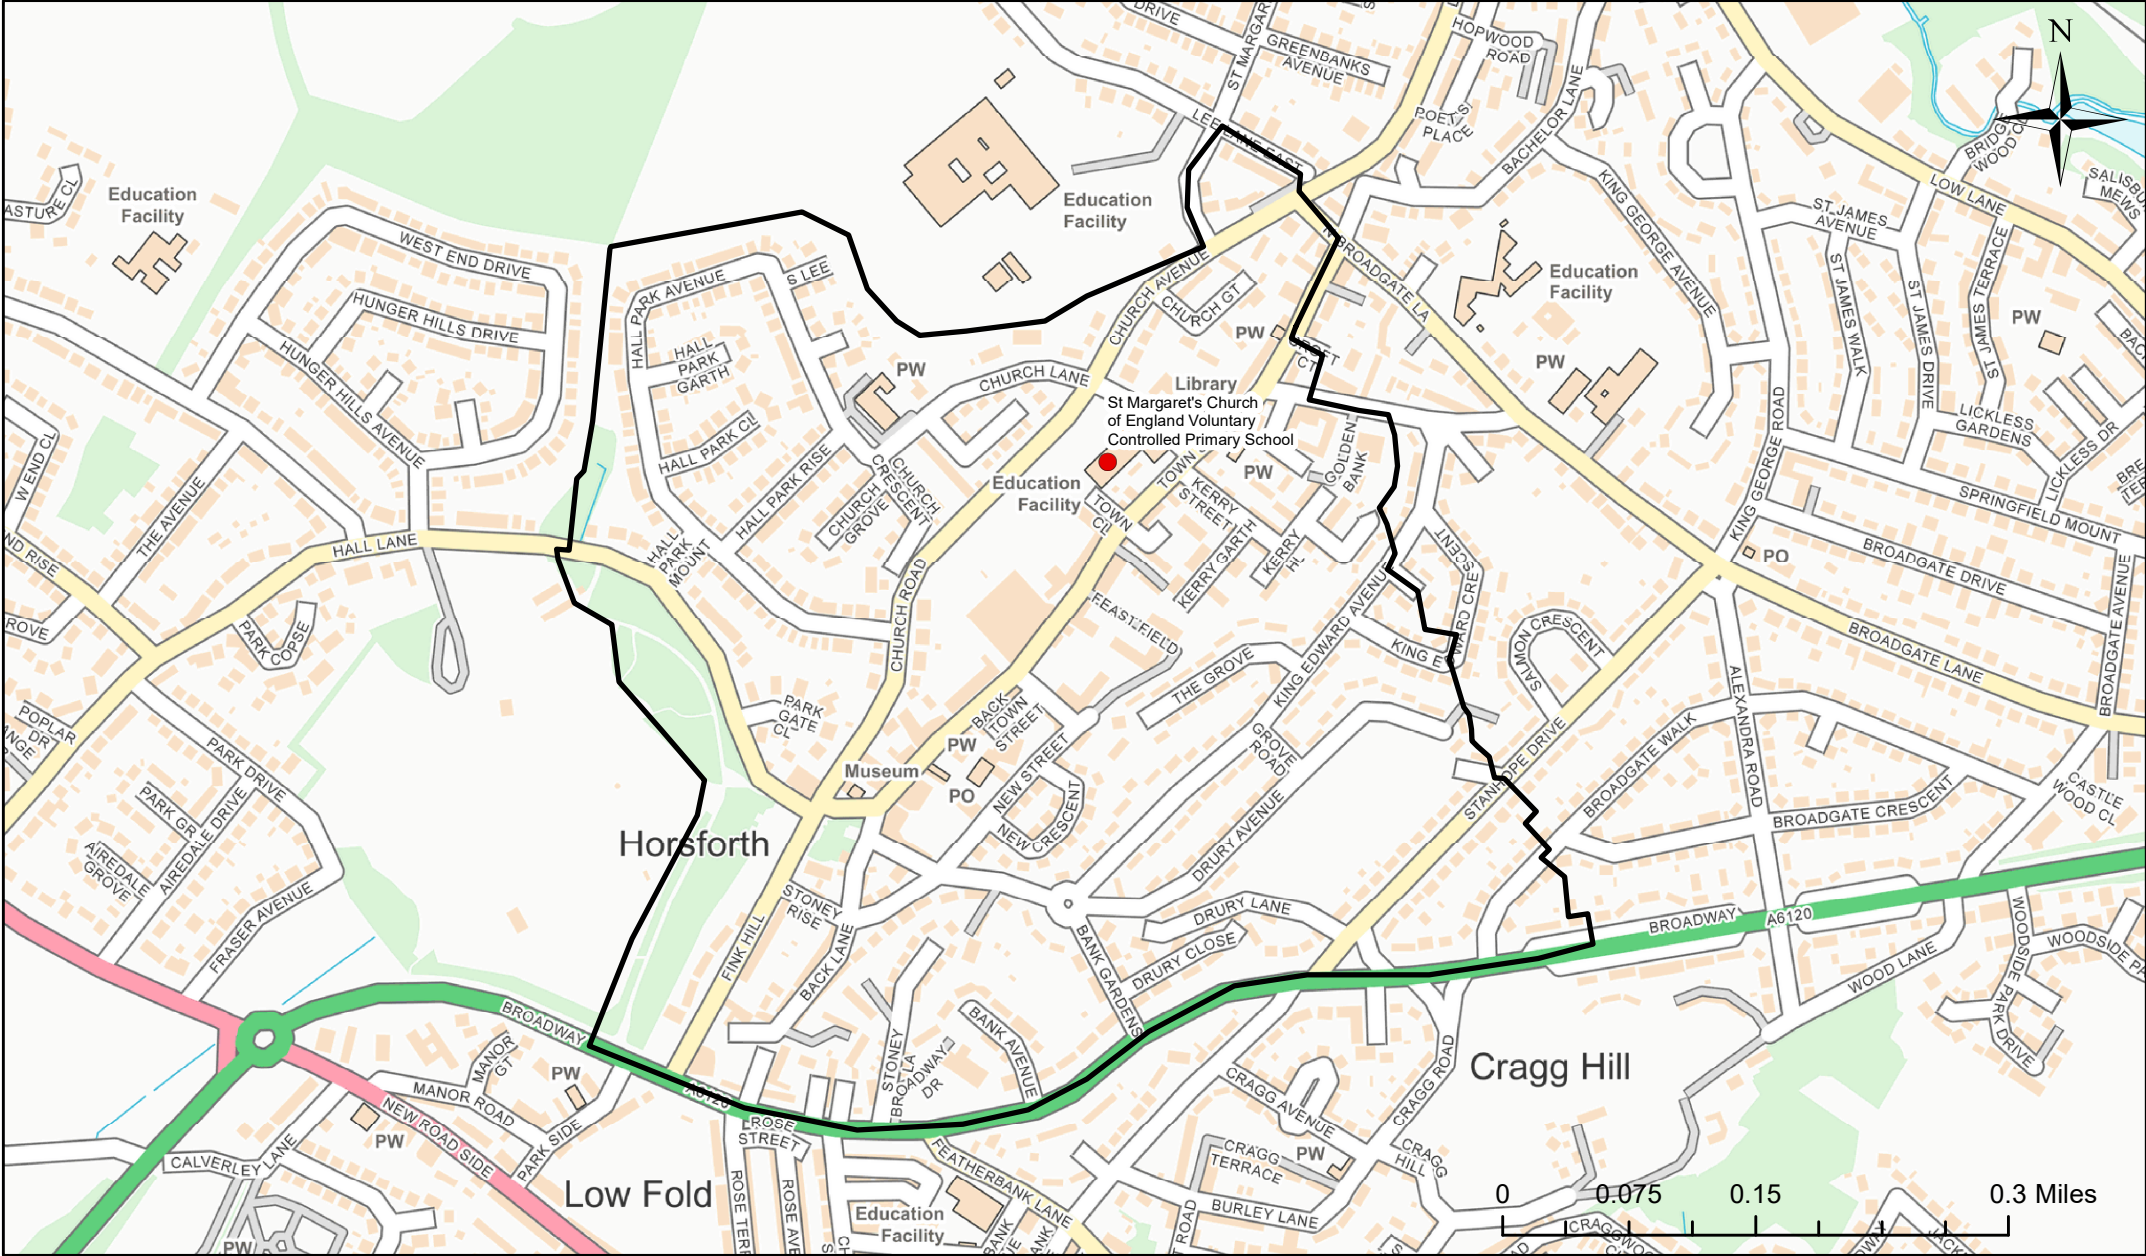

# St Margaret's Church of England Voluntary Controlled Primary School Catchment Area

© Crown Copyright. Leeds City Council - 100019567 (2022)  
 This map produced by the Children's Performance Service, Children's Services, Leeds City Council.

Applicants living in the catchment priority area are not guaranteed a place, but their application would meet the catchment priority of the school's admission policy.  
 You can look up your individual address at [www.leeds.gov.uk/apply](http://www.leeds.gov.uk/apply) to check if it has any priority.

Legend	
<span style="color: red;">●</span>	School
<span style="border: 2px solid black; display: inline-block; width: 15px; height: 10px;"></span>	Catchment Area