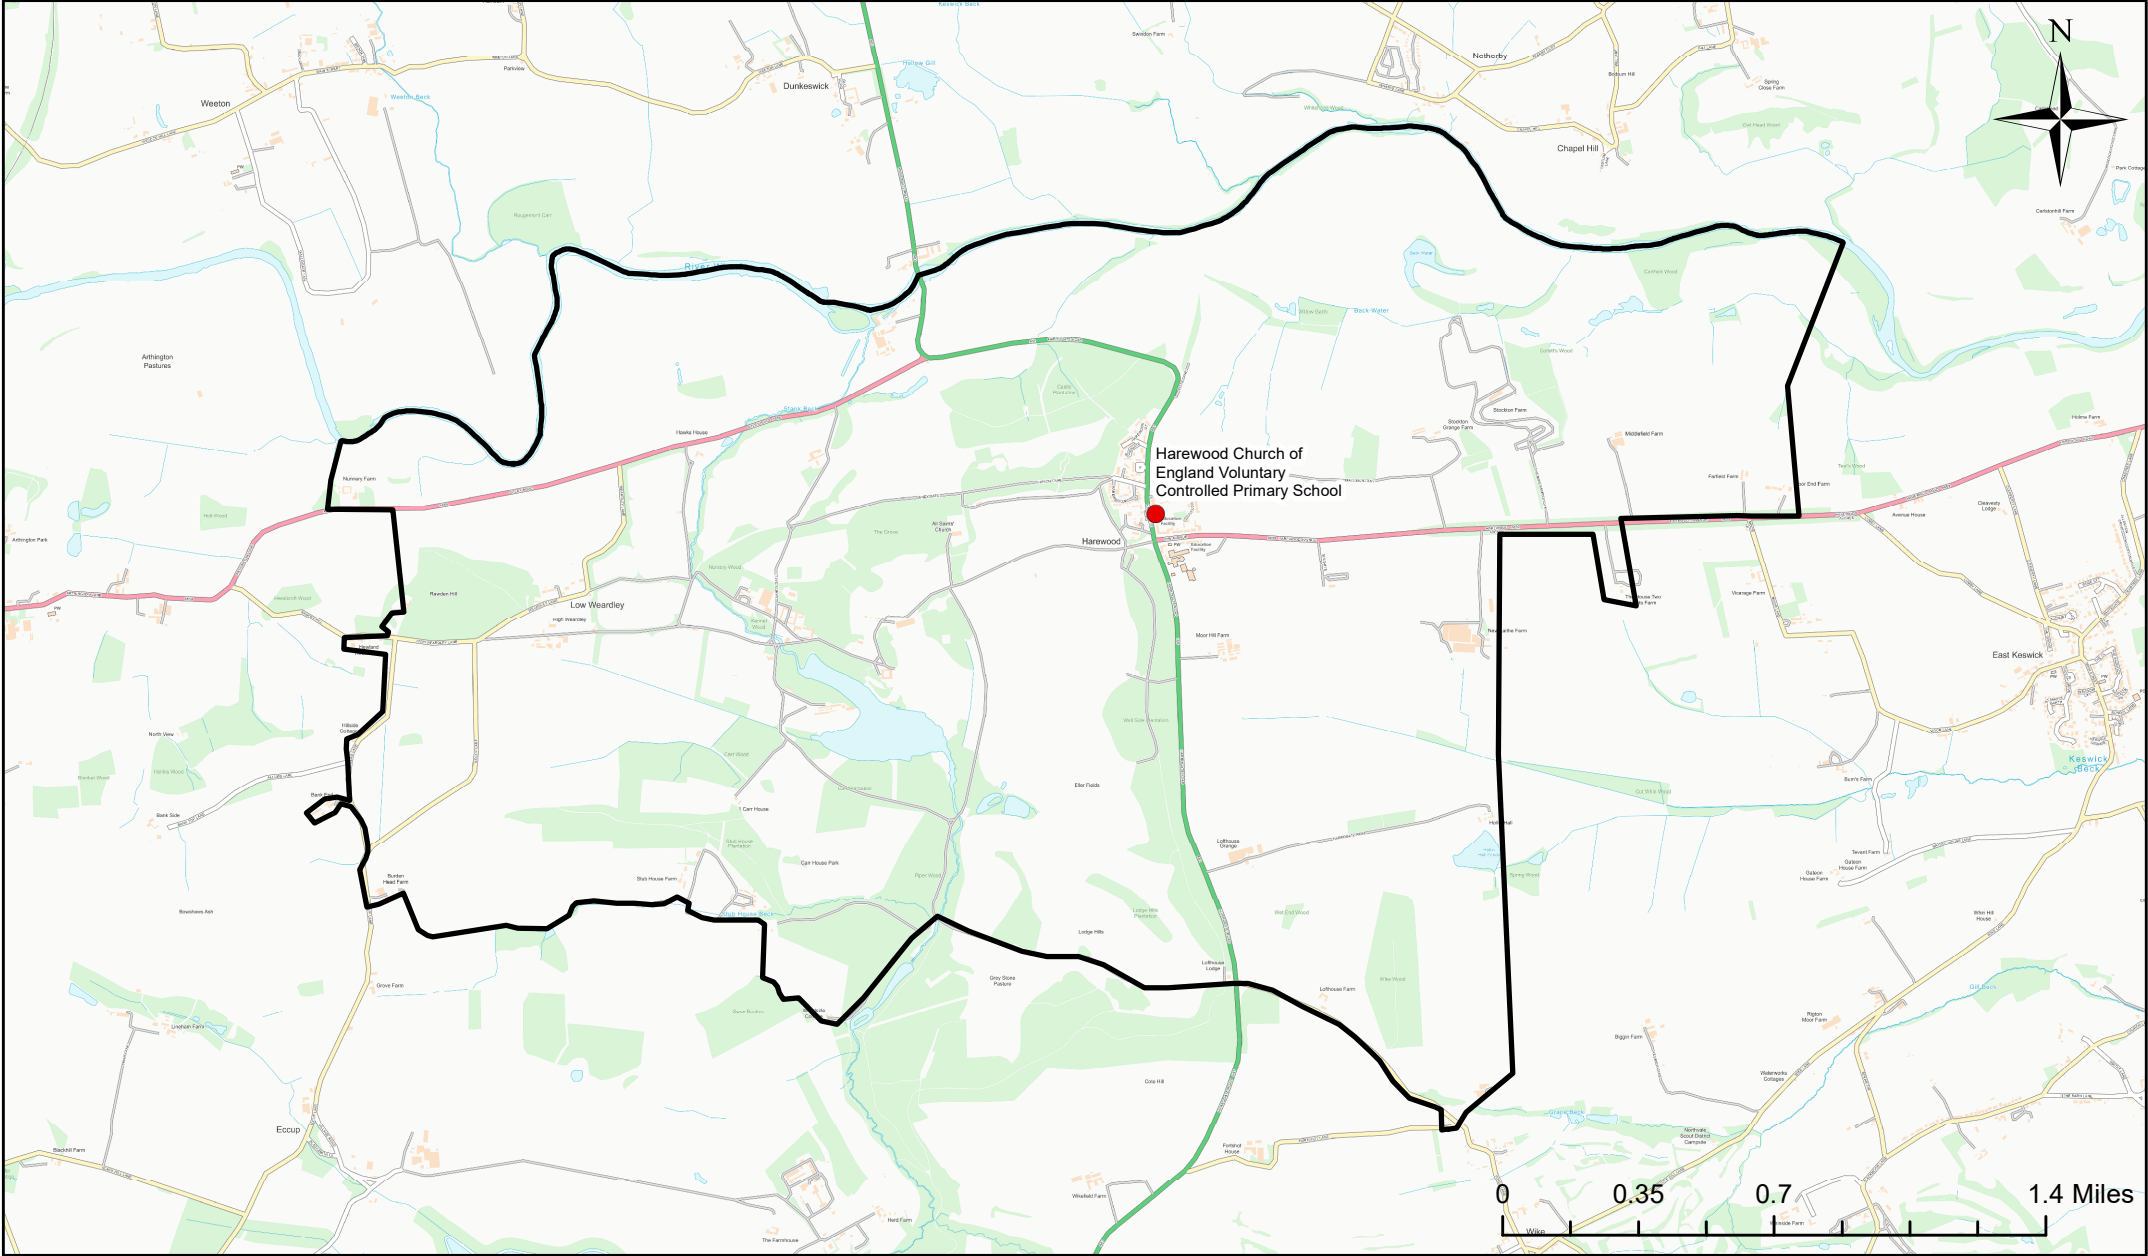

# Harewood Church of England Voluntary Controlled Primary School Catchment Area

© Crown Copyright. Leeds City Council - 100019567 (2022)  
 This map produced by the Children's Performance Service, Children's Services, Leeds City Council.

Applicants living in the catchment priority area are not guaranteed a place, but their application would meet the catchment priority of the school's admission policy.  
 You can look up your individual address at [www.leeds.gov.uk/apply](http://www.leeds.gov.uk/apply) to check if it has any priority.

**Legend**

- School
- Catchment Area