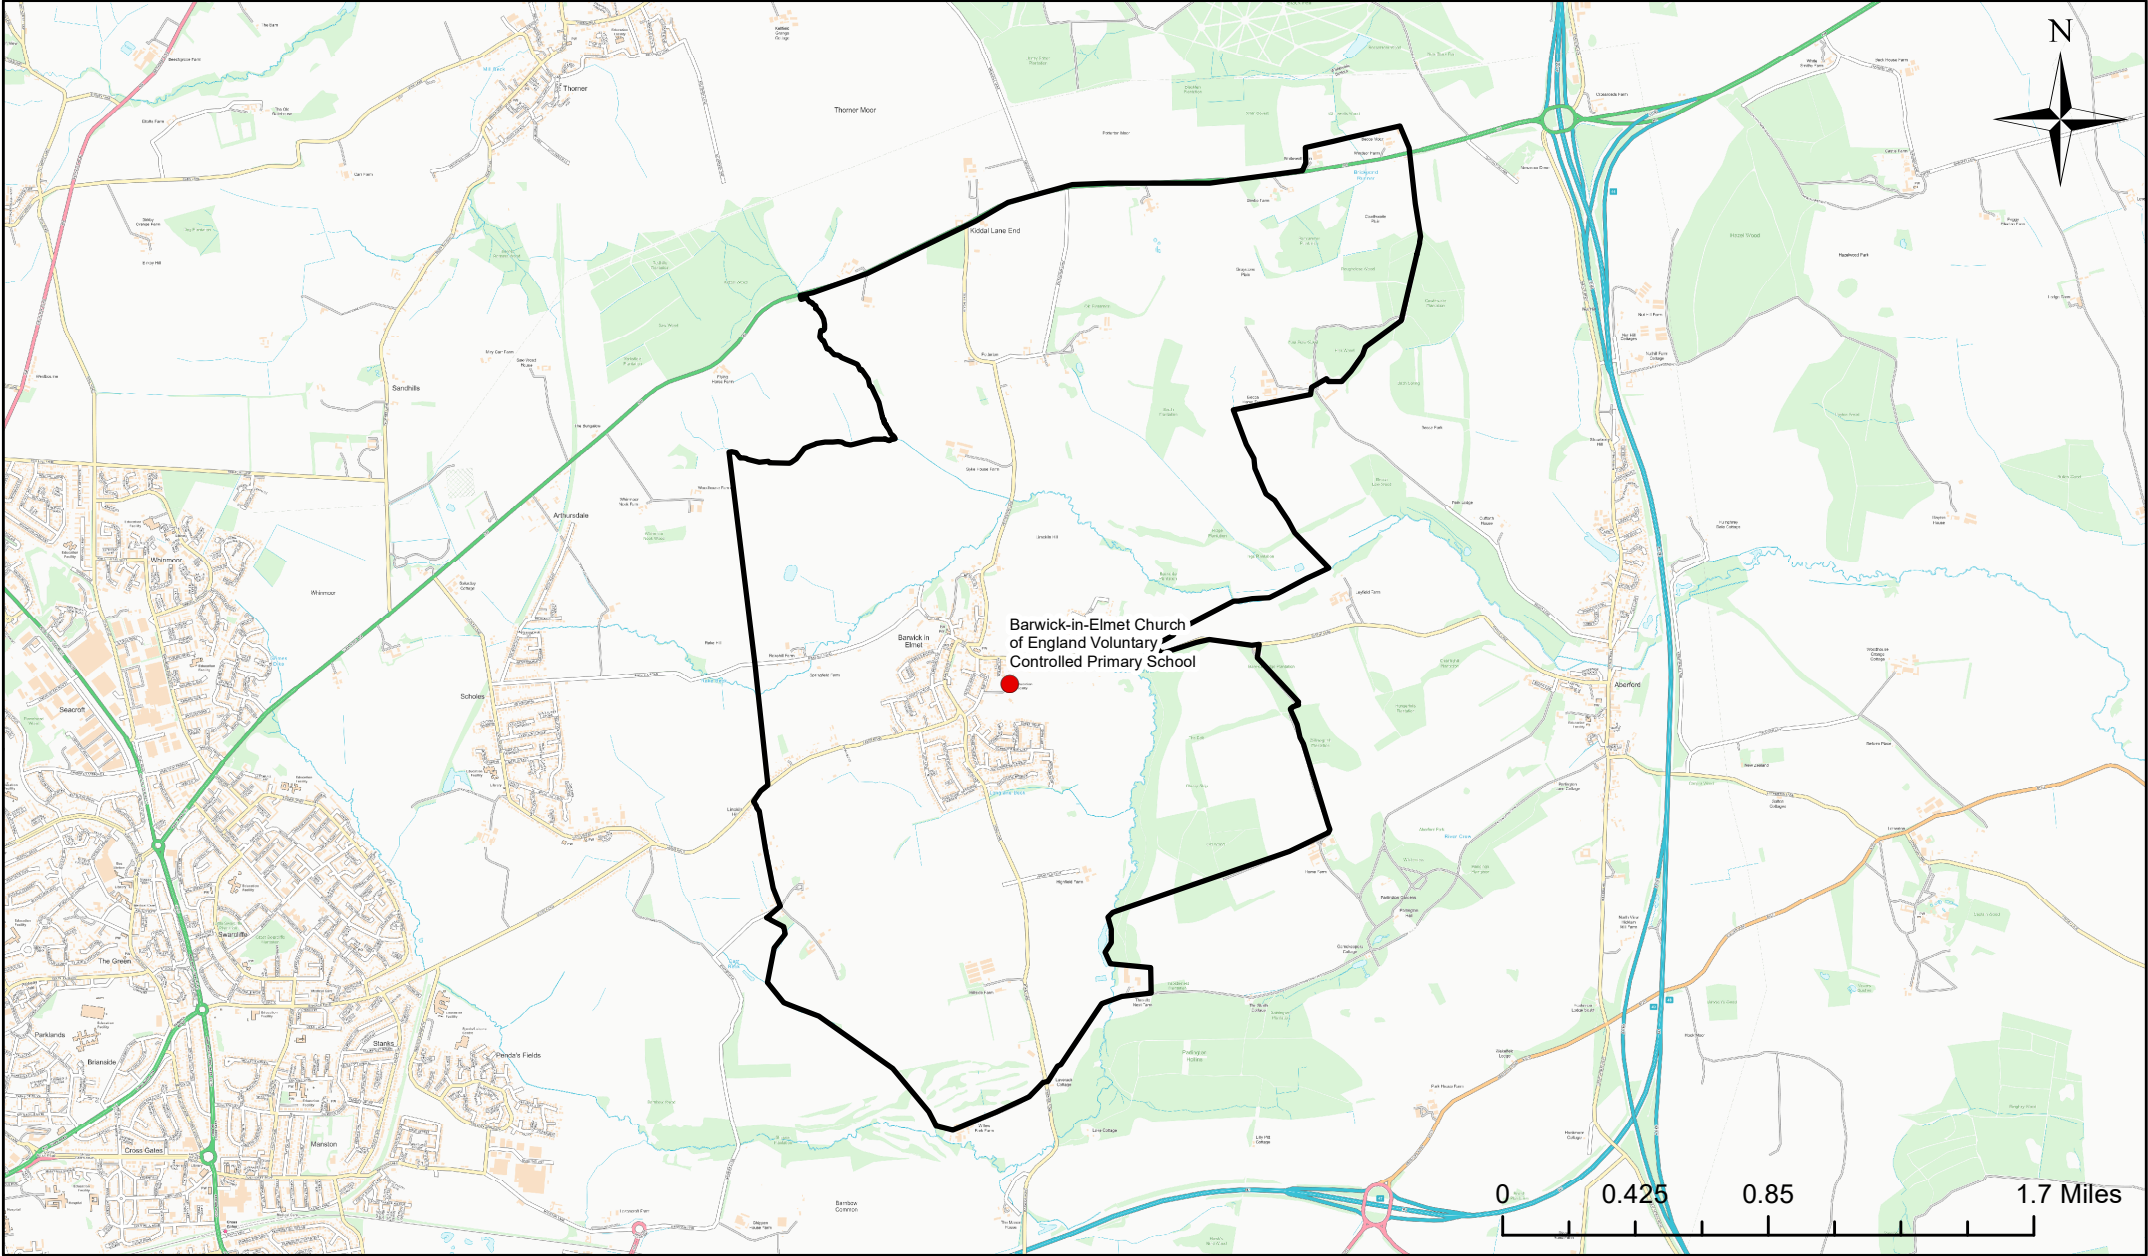

Barwick-in-Elmet Church of England Voluntary Controlled Primary School Catchment Area

© Crown Copyright. Leeds City Council - 100019567 (2022)
This map produced by the Children's Performance Service, Children's Services, Leeds City Council.

Applicants living in the catchment priority area are not guaranteed a place, but their application would meet the catchment priority of the school's admission policy.
You can look up your individual address at www.leeds.gov.uk/apply to check if it has any priority.

Legend

- School
- Catchment Area