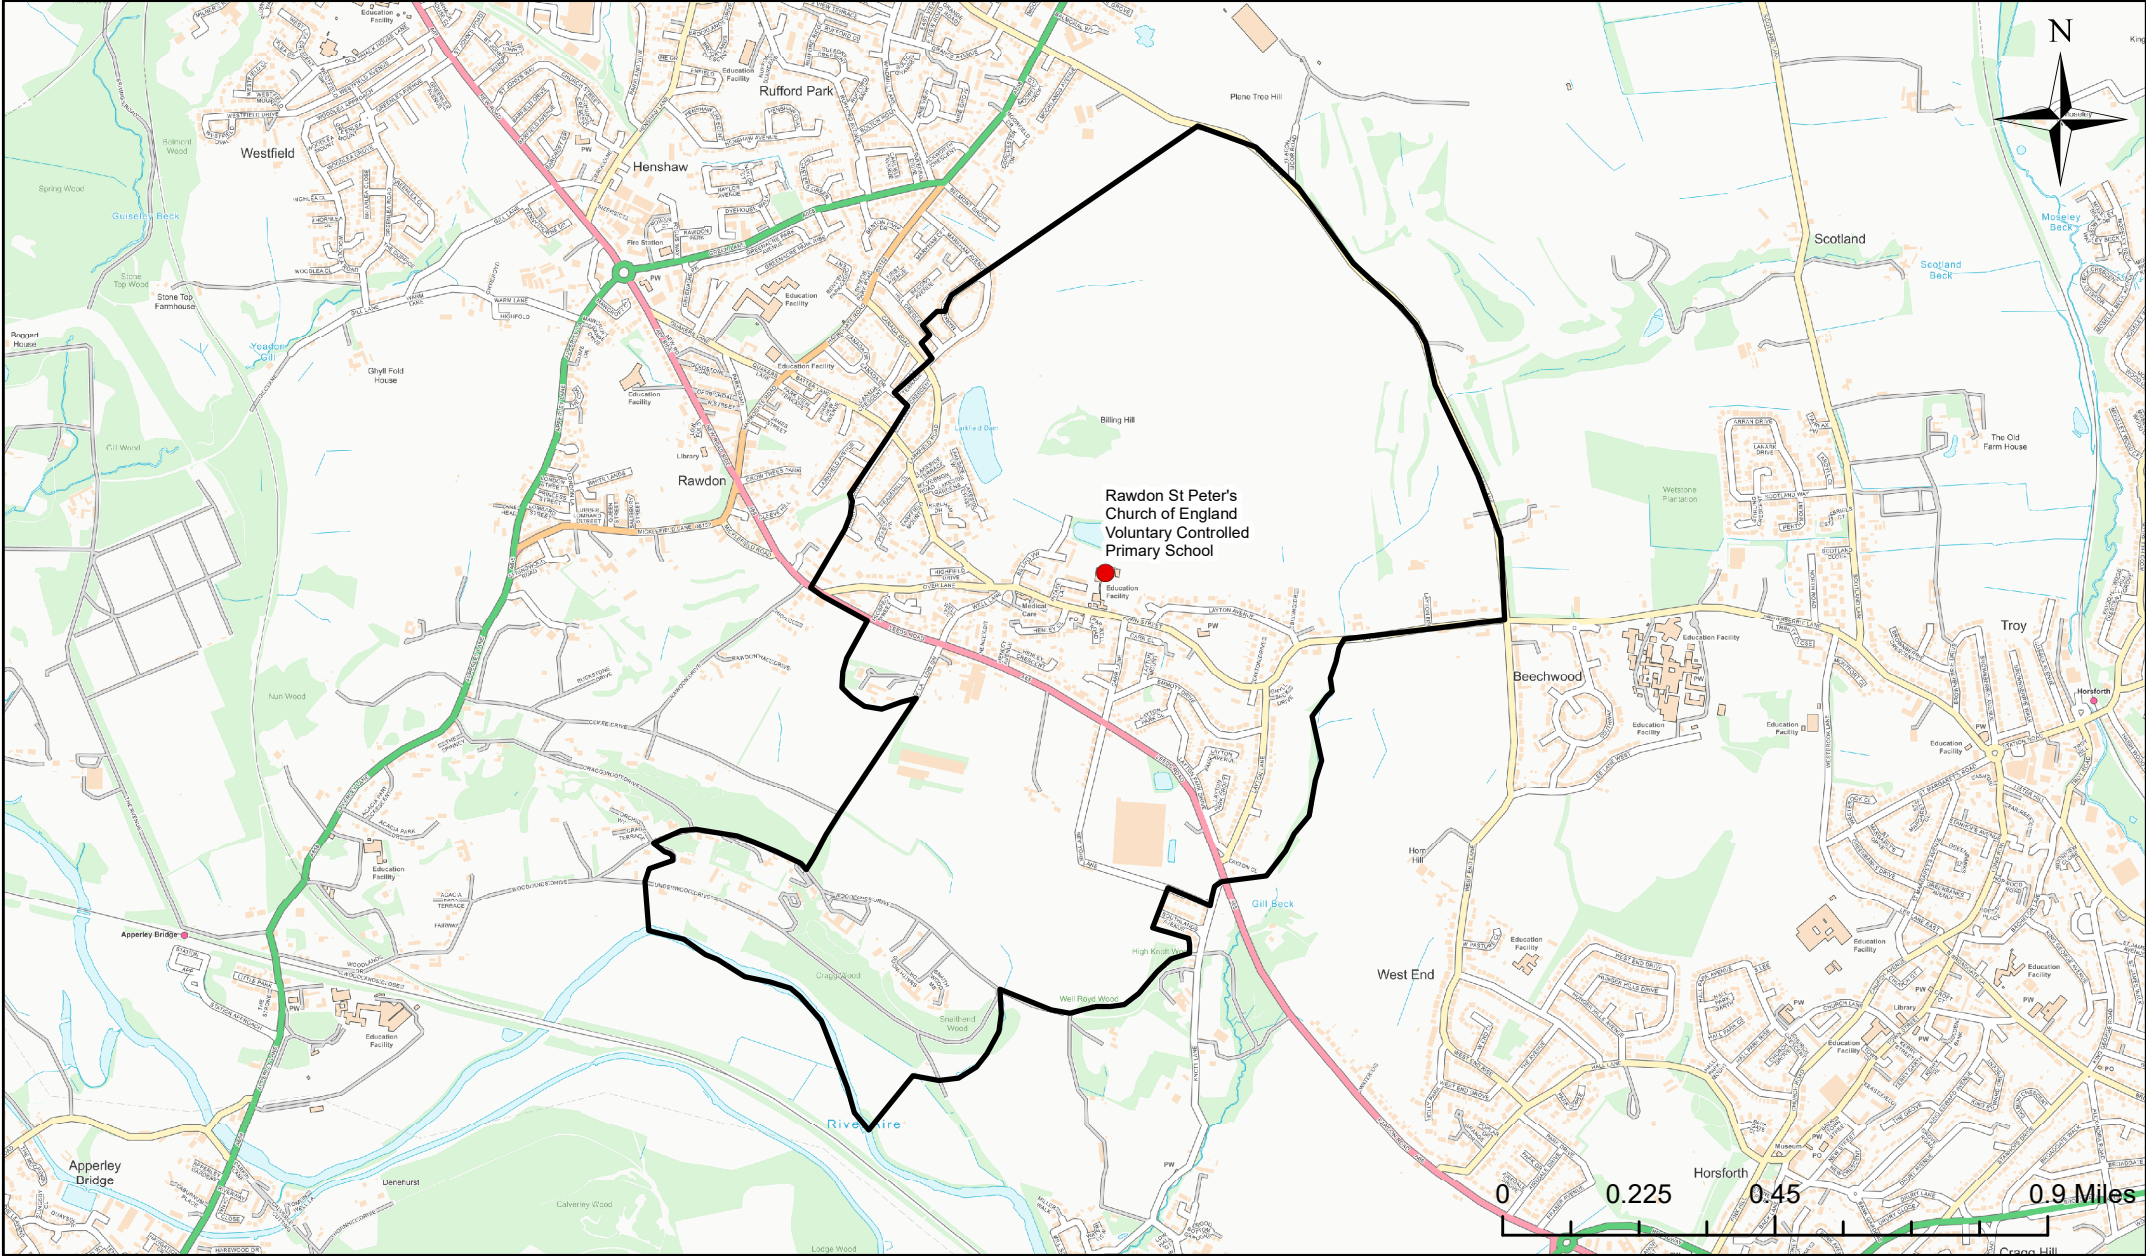

Rawdon St Peter's Church of England Voluntary Controlled Primary School Catchment Area

© Crown Copyright. Leeds City Council - 100019567 (2022)
 This map produced by the Children's Performance Service, Children's Services, Leeds City Council.

Applicants living in the catchment priority area are not guaranteed a place, but their application would meet the catchment priority of the school's admission policy.
 You can look up your individual address at www.leeds.gov.uk/apply to check if it has any priority.

Legend	
●	School
	Catchment Area