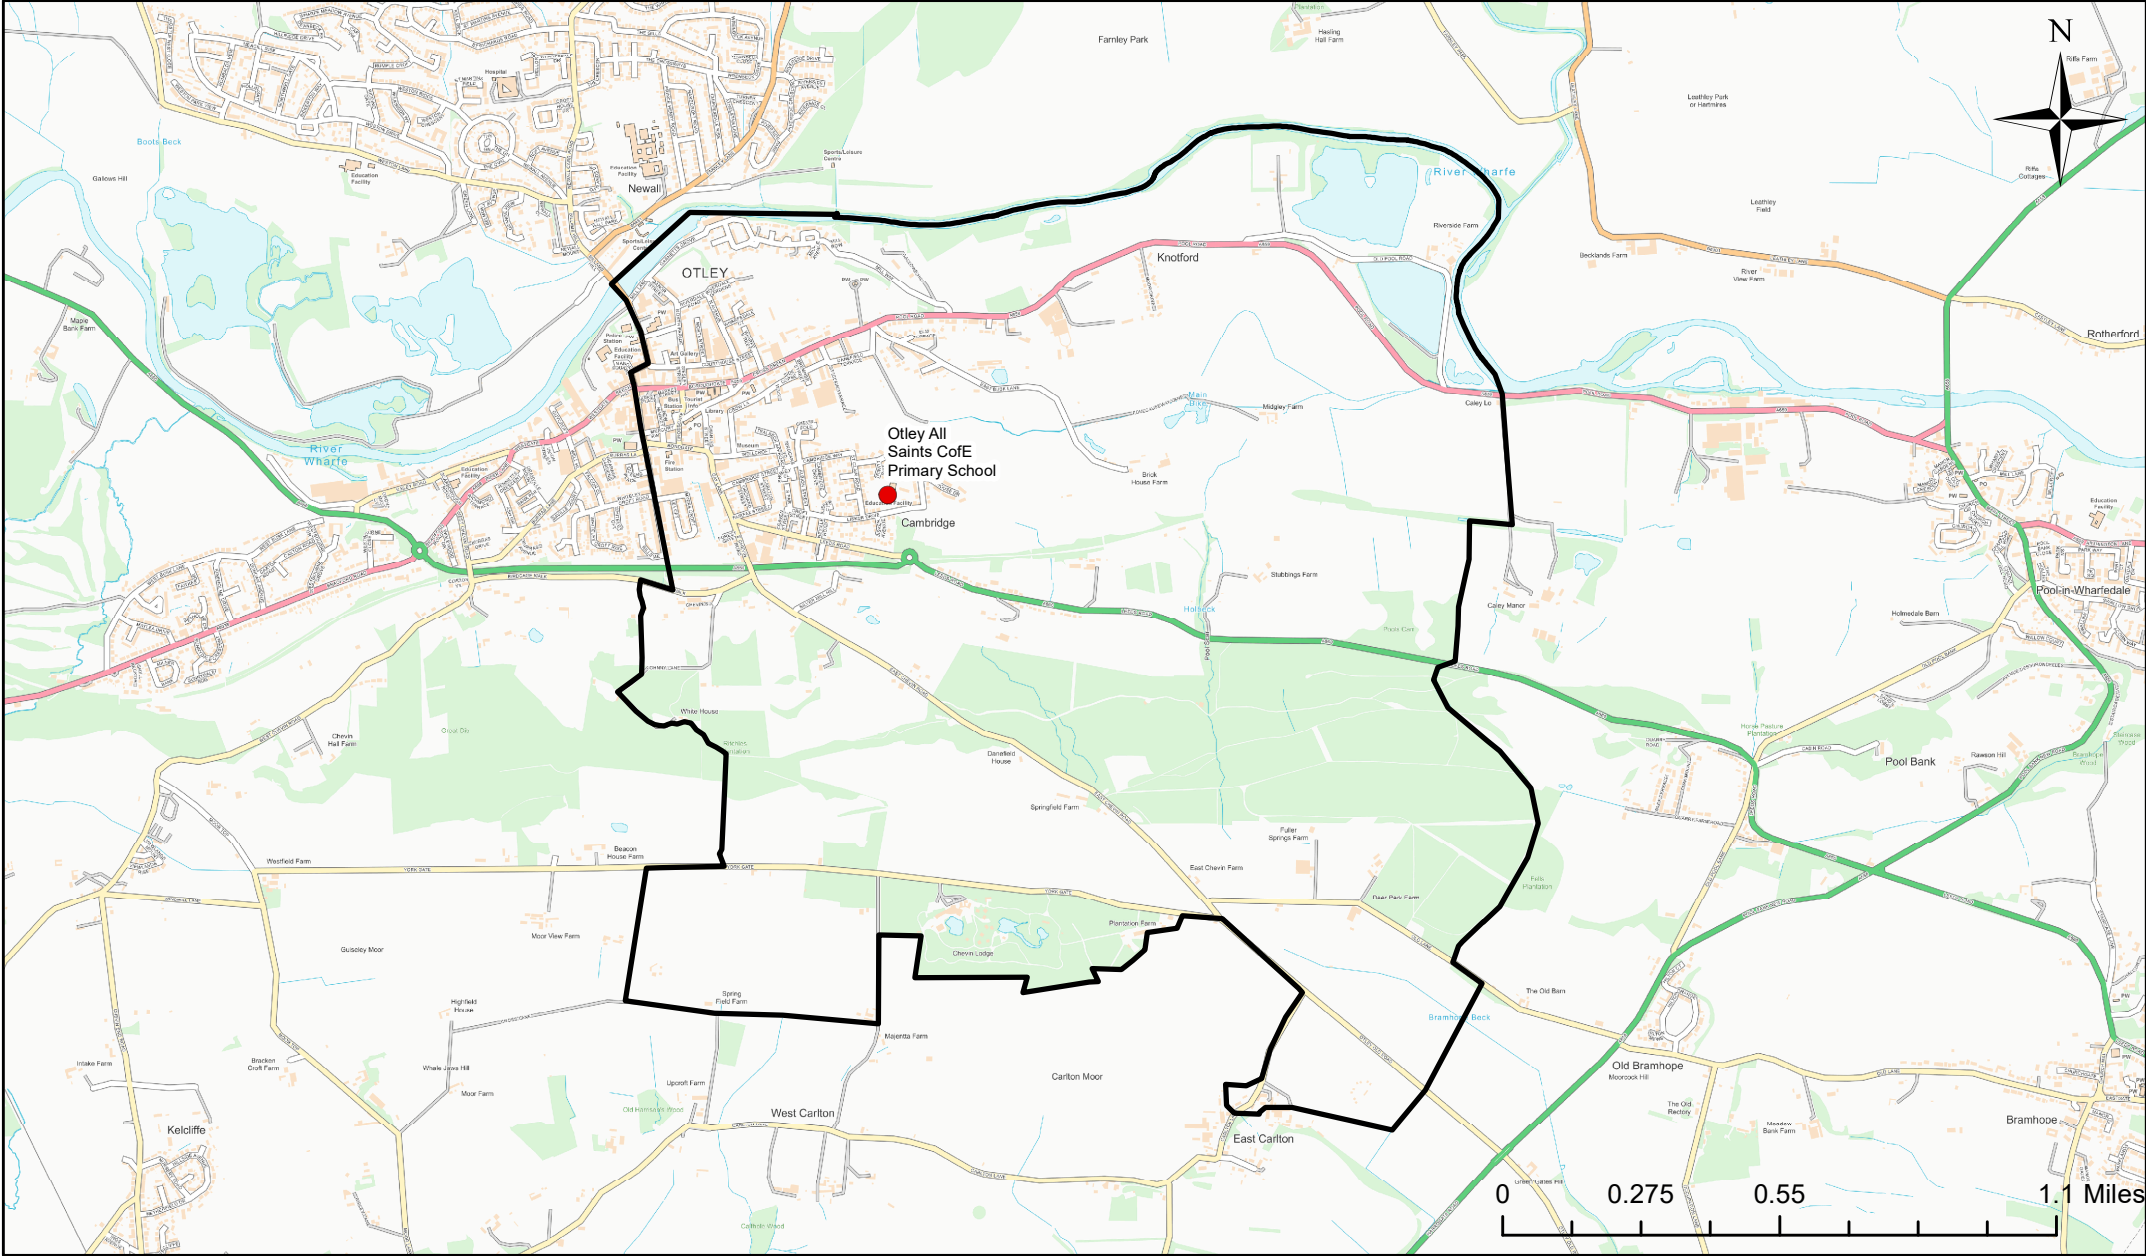

Otley All Saints CofE Primary School Catchment Area

© Crown Copyright. Leeds City Council - 100019567 (2022)
 This map produced by the Children's Performance Service, Children's Services, Leeds City Council.

Applicants living in the catchment priority area are not guaranteed a place, but their application would meet the catchment priority of the school's admission policy.
 You can look up your individual address at www.leeds.gov.uk/apply to check if it has any priority.

Legend

- School
- Catchment Area