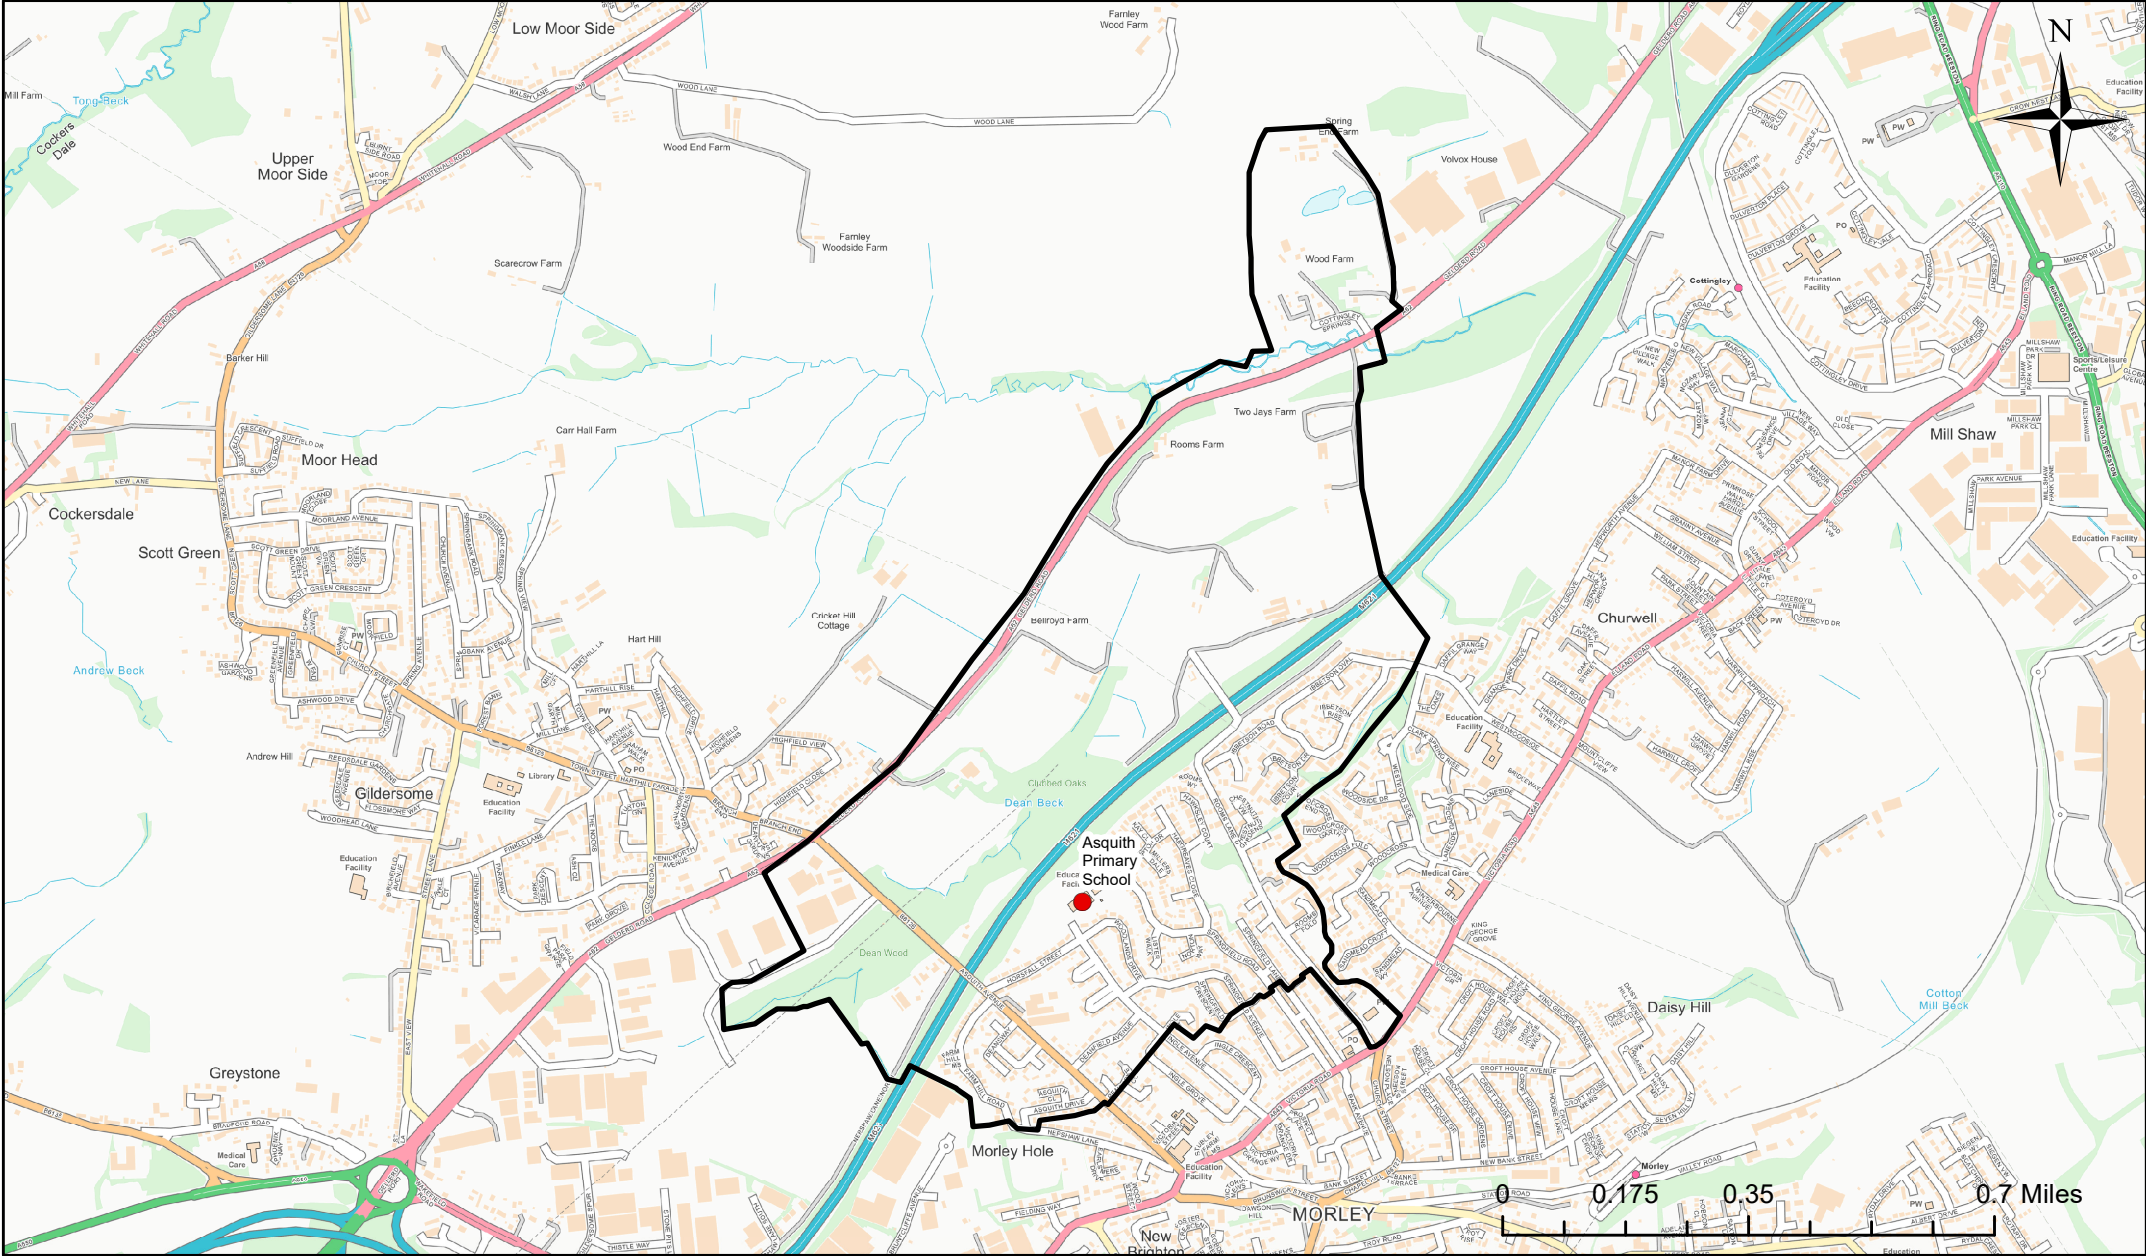

# Asquith Primary School Catchment Area

© Crown Copyright. Leeds City Council - 100019567 (2022)  
 This map produced by the Children's Performance Service, Children's Services, Leeds City Council.

Applicants living in the catchment priority area are not guaranteed a place, but their application would meet the catchment priority of the school's admission policy.  
 You can look up your individual address at [www.leeds.gov.uk/apply](http://www.leeds.gov.uk/apply) to check if it has any priority.

Legend	
<span style="color: red;">●</span>	School
<span style="border: 2px solid black; display: inline-block; width: 15px; height: 10px;"></span>	Catchment Area