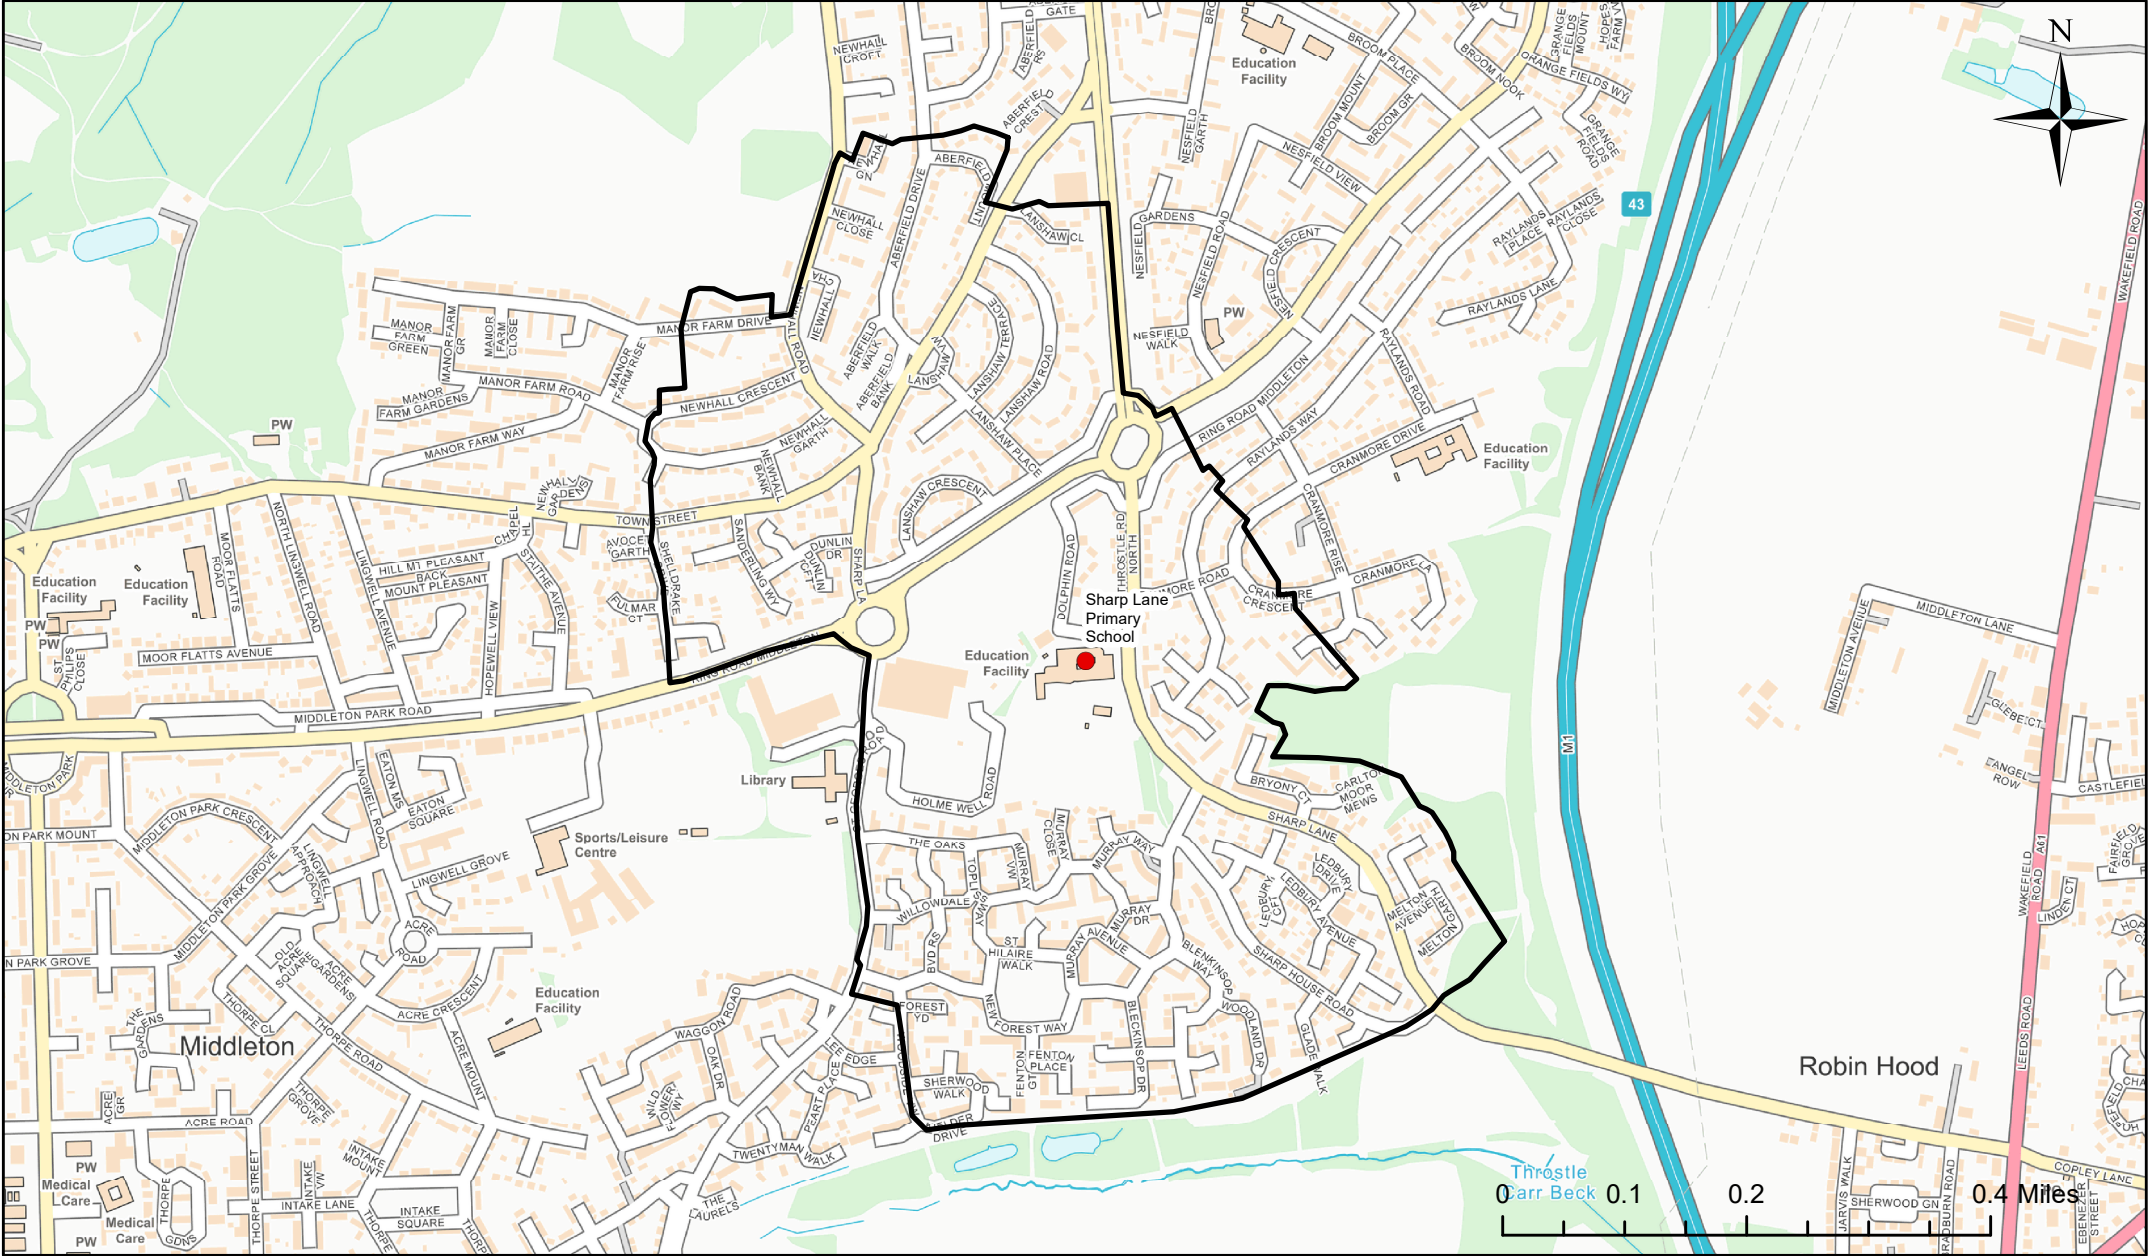

Sharp Lane Primary School Catchment Area

© Crown Copyright. Leeds City Council - 100019567 (2022)
 This map produced by the Children's Performance Service, Children's Services, Leeds City Council.

Applicants living in the catchment priority area are not guaranteed a place, but their application would meet the catchment priority of the school's admission policy.
 You can look up your individual address at www.leeds.gov.uk/apply to check if it has any priority.

Legend

- School
- Catchment Area