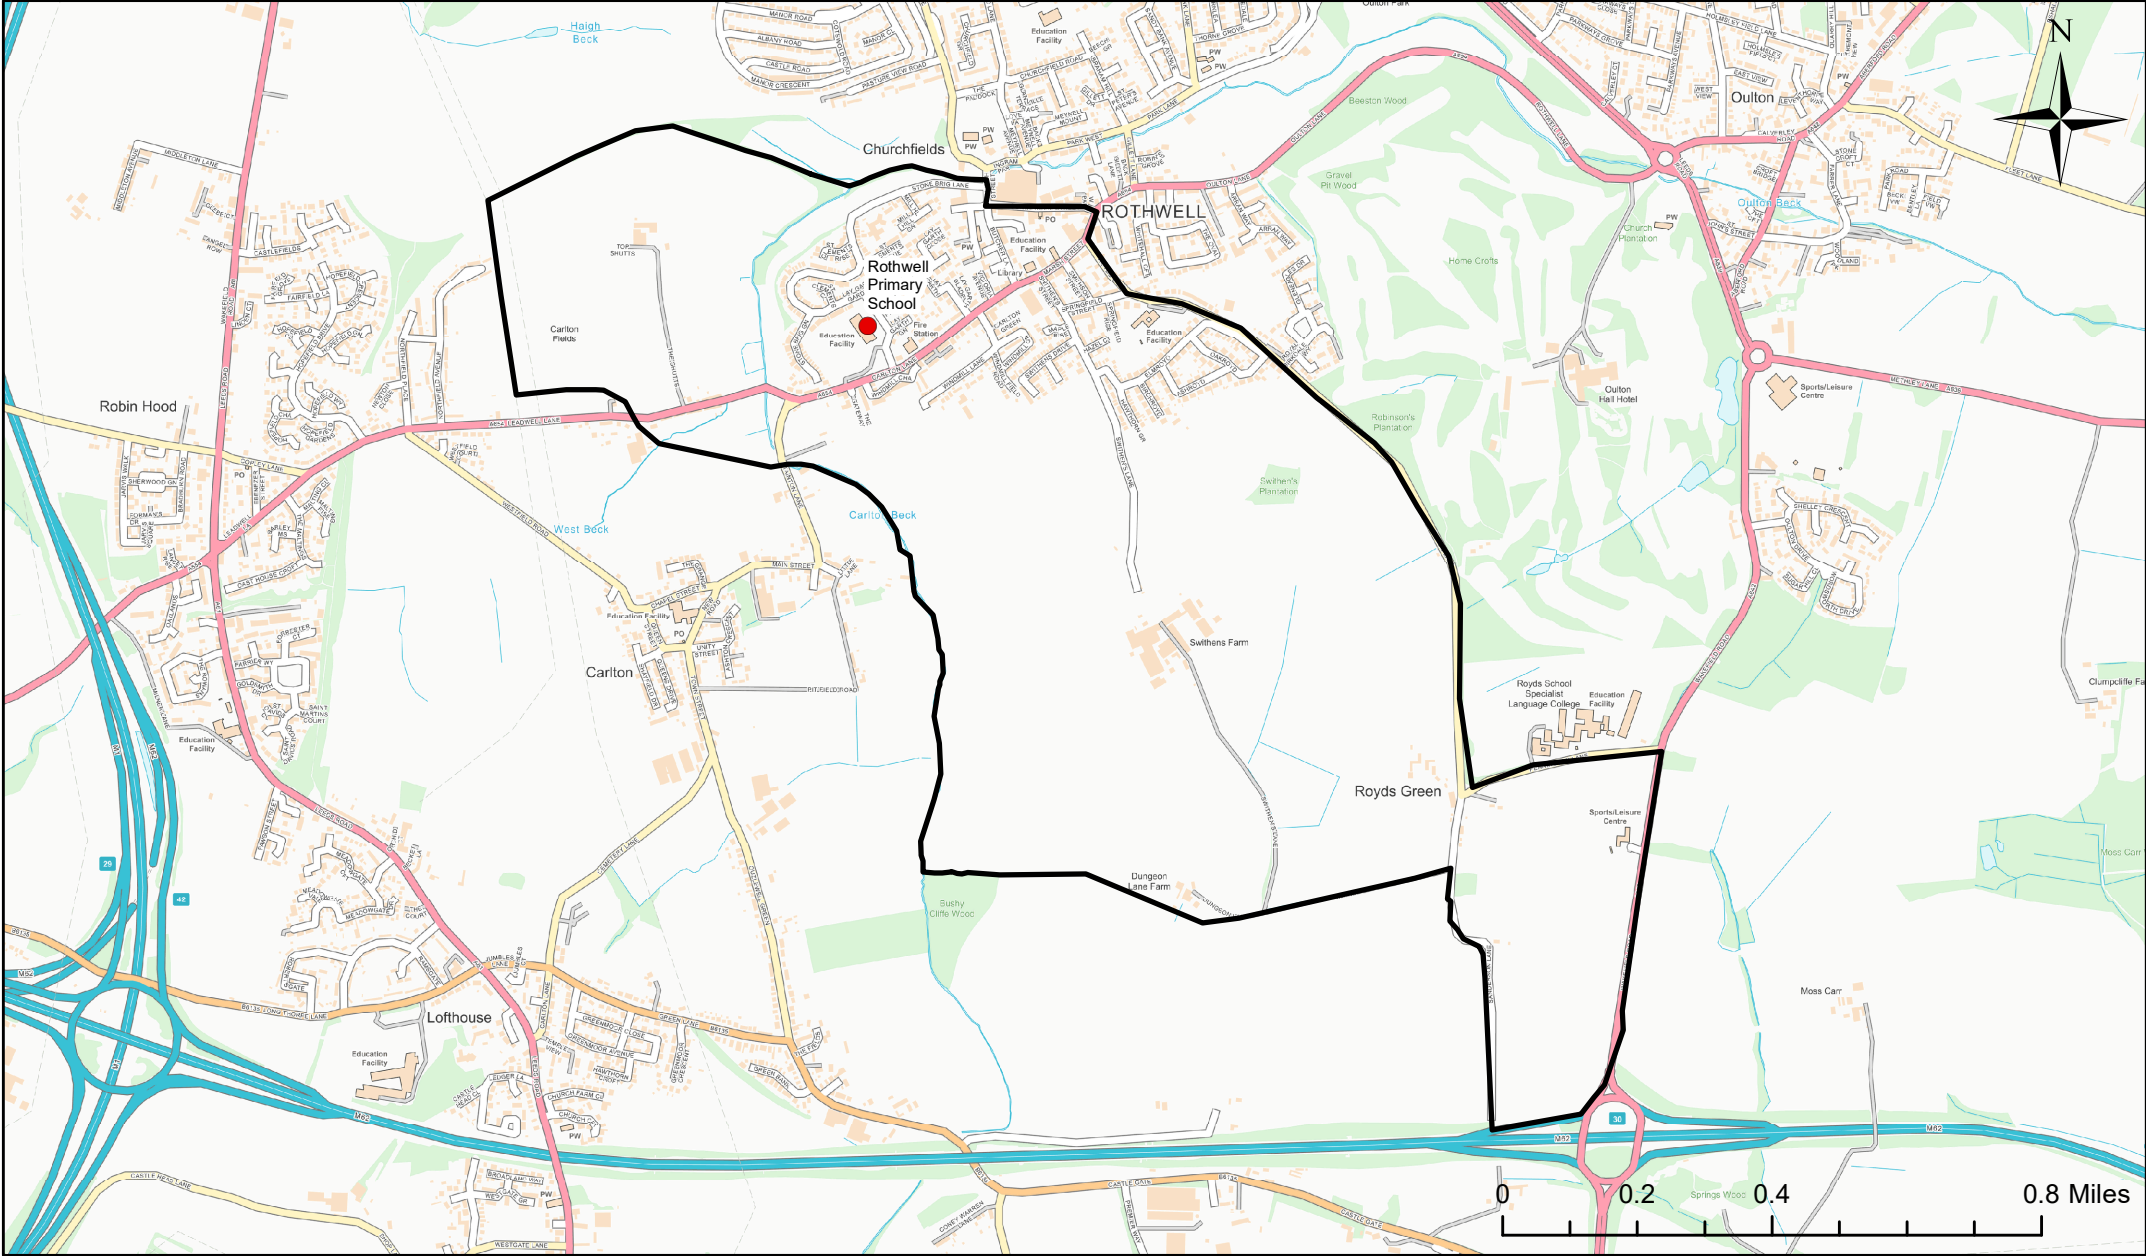

Rothwell Primary School Catchment Area

© Crown Copyright. Leeds City Council - 100019567 (2022)
 This map produced by the Children's Performance Service, Children's Services, Leeds City Council.

Applicants living in the catchment priority area are not guaranteed a place, but their application would meet the catchment priority of the school's admission policy.
 You can look up your individual address at www.leeds.gov.uk/apply to check if it has any priority.

Legend

- School
- Catchment Area