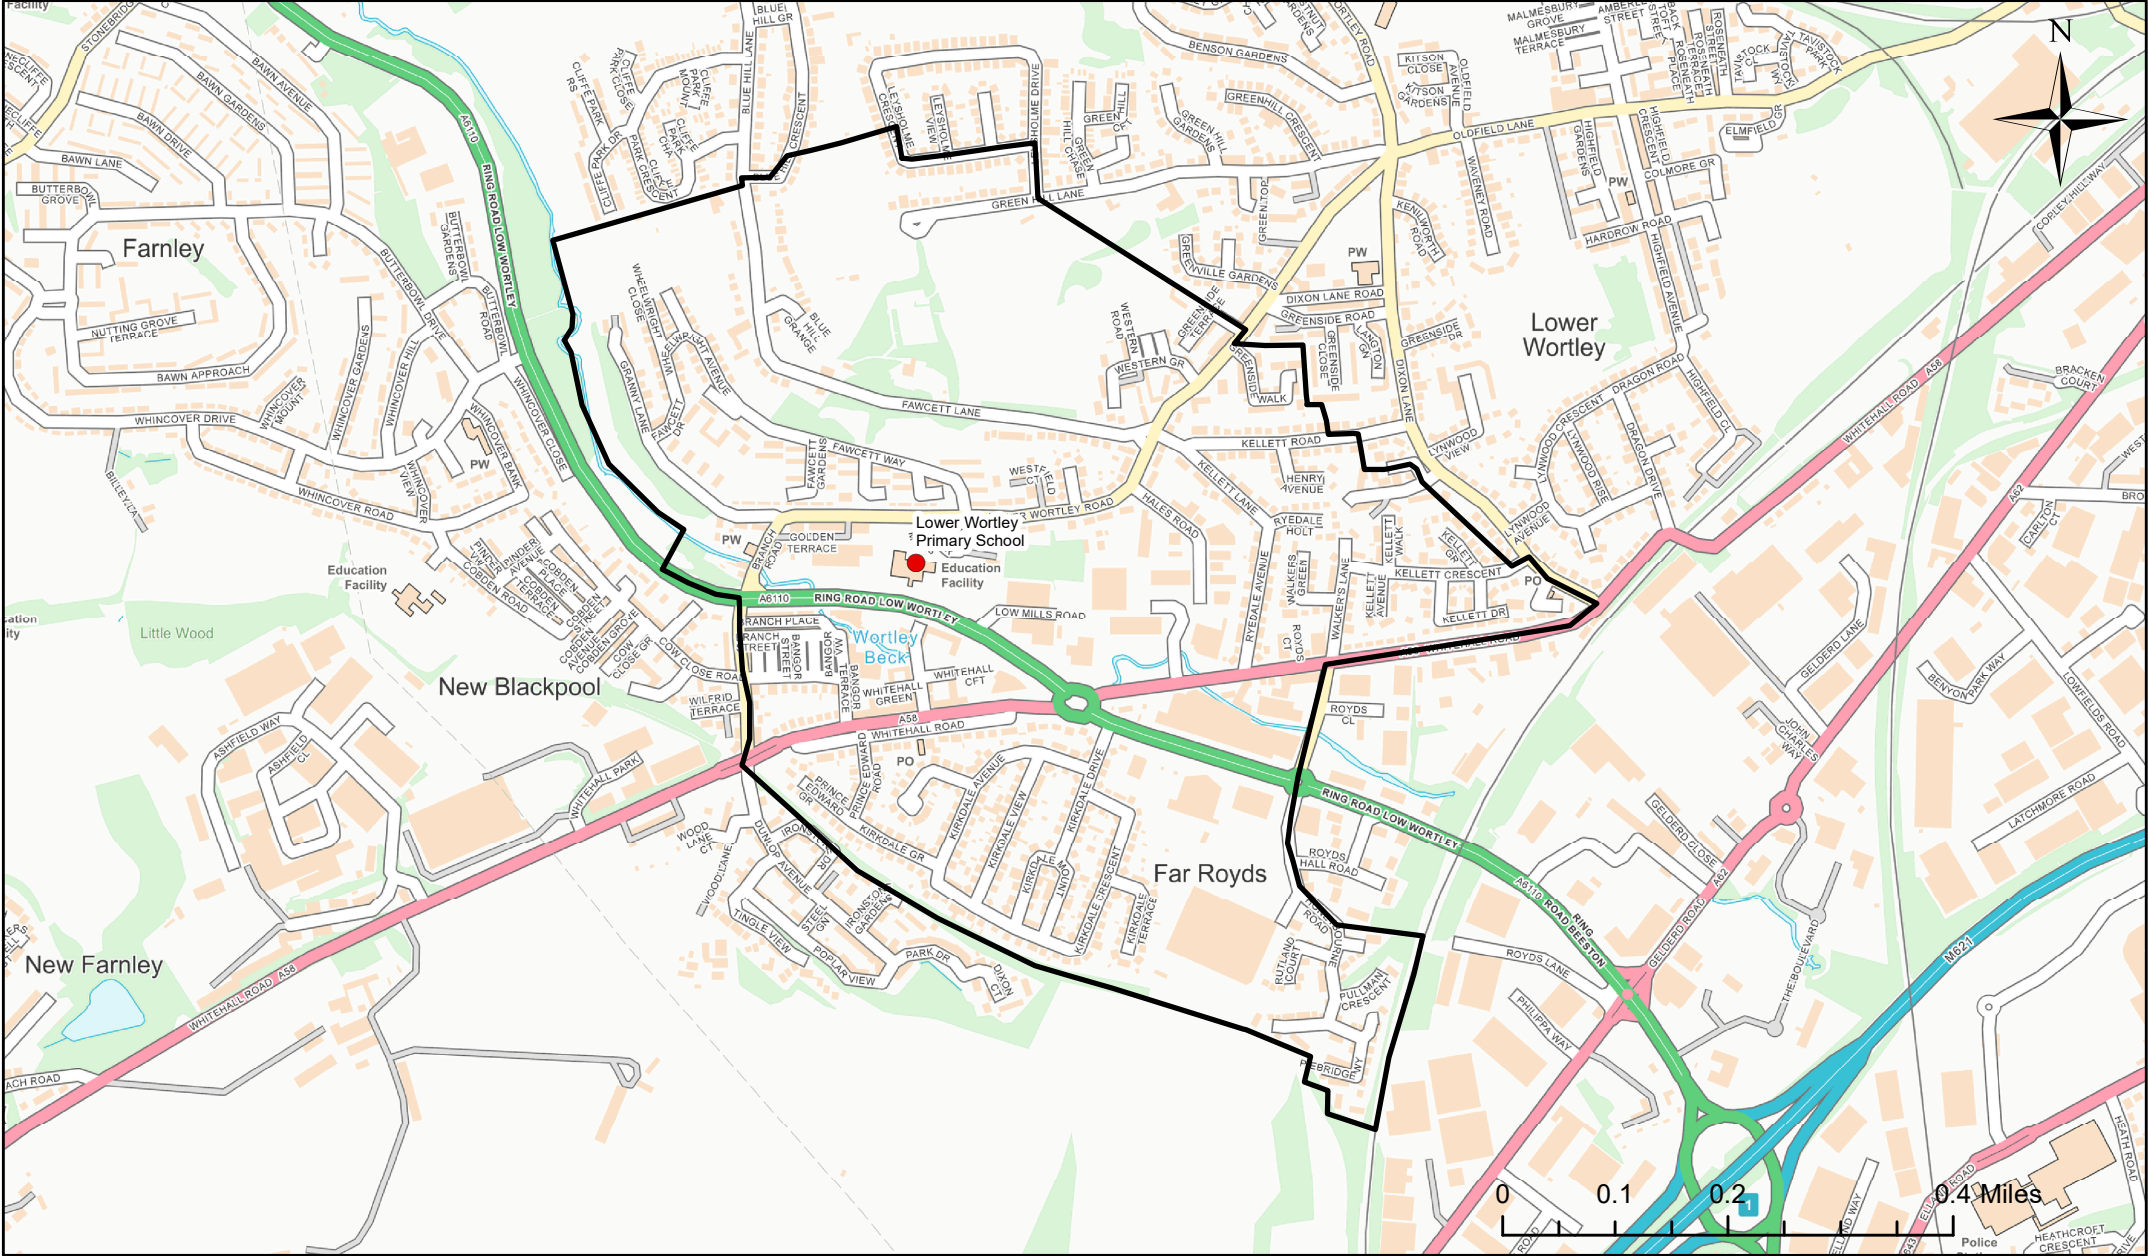

Lower Wortley Primary School Catchment Area

© Crown Copyright. Leeds City Council - 100019567 (2022)
This map produced by the Children's Performance Service, Children's Services, Leeds City Council.

Applicants living in the catchment priority area are not guaranteed a place, but their application would meet the catchment priority of the school's admission policy.

You can look up your individual address at www.leeds.gov.uk/apply to check if it has any priority.

Legend

- School
- Catchment Area