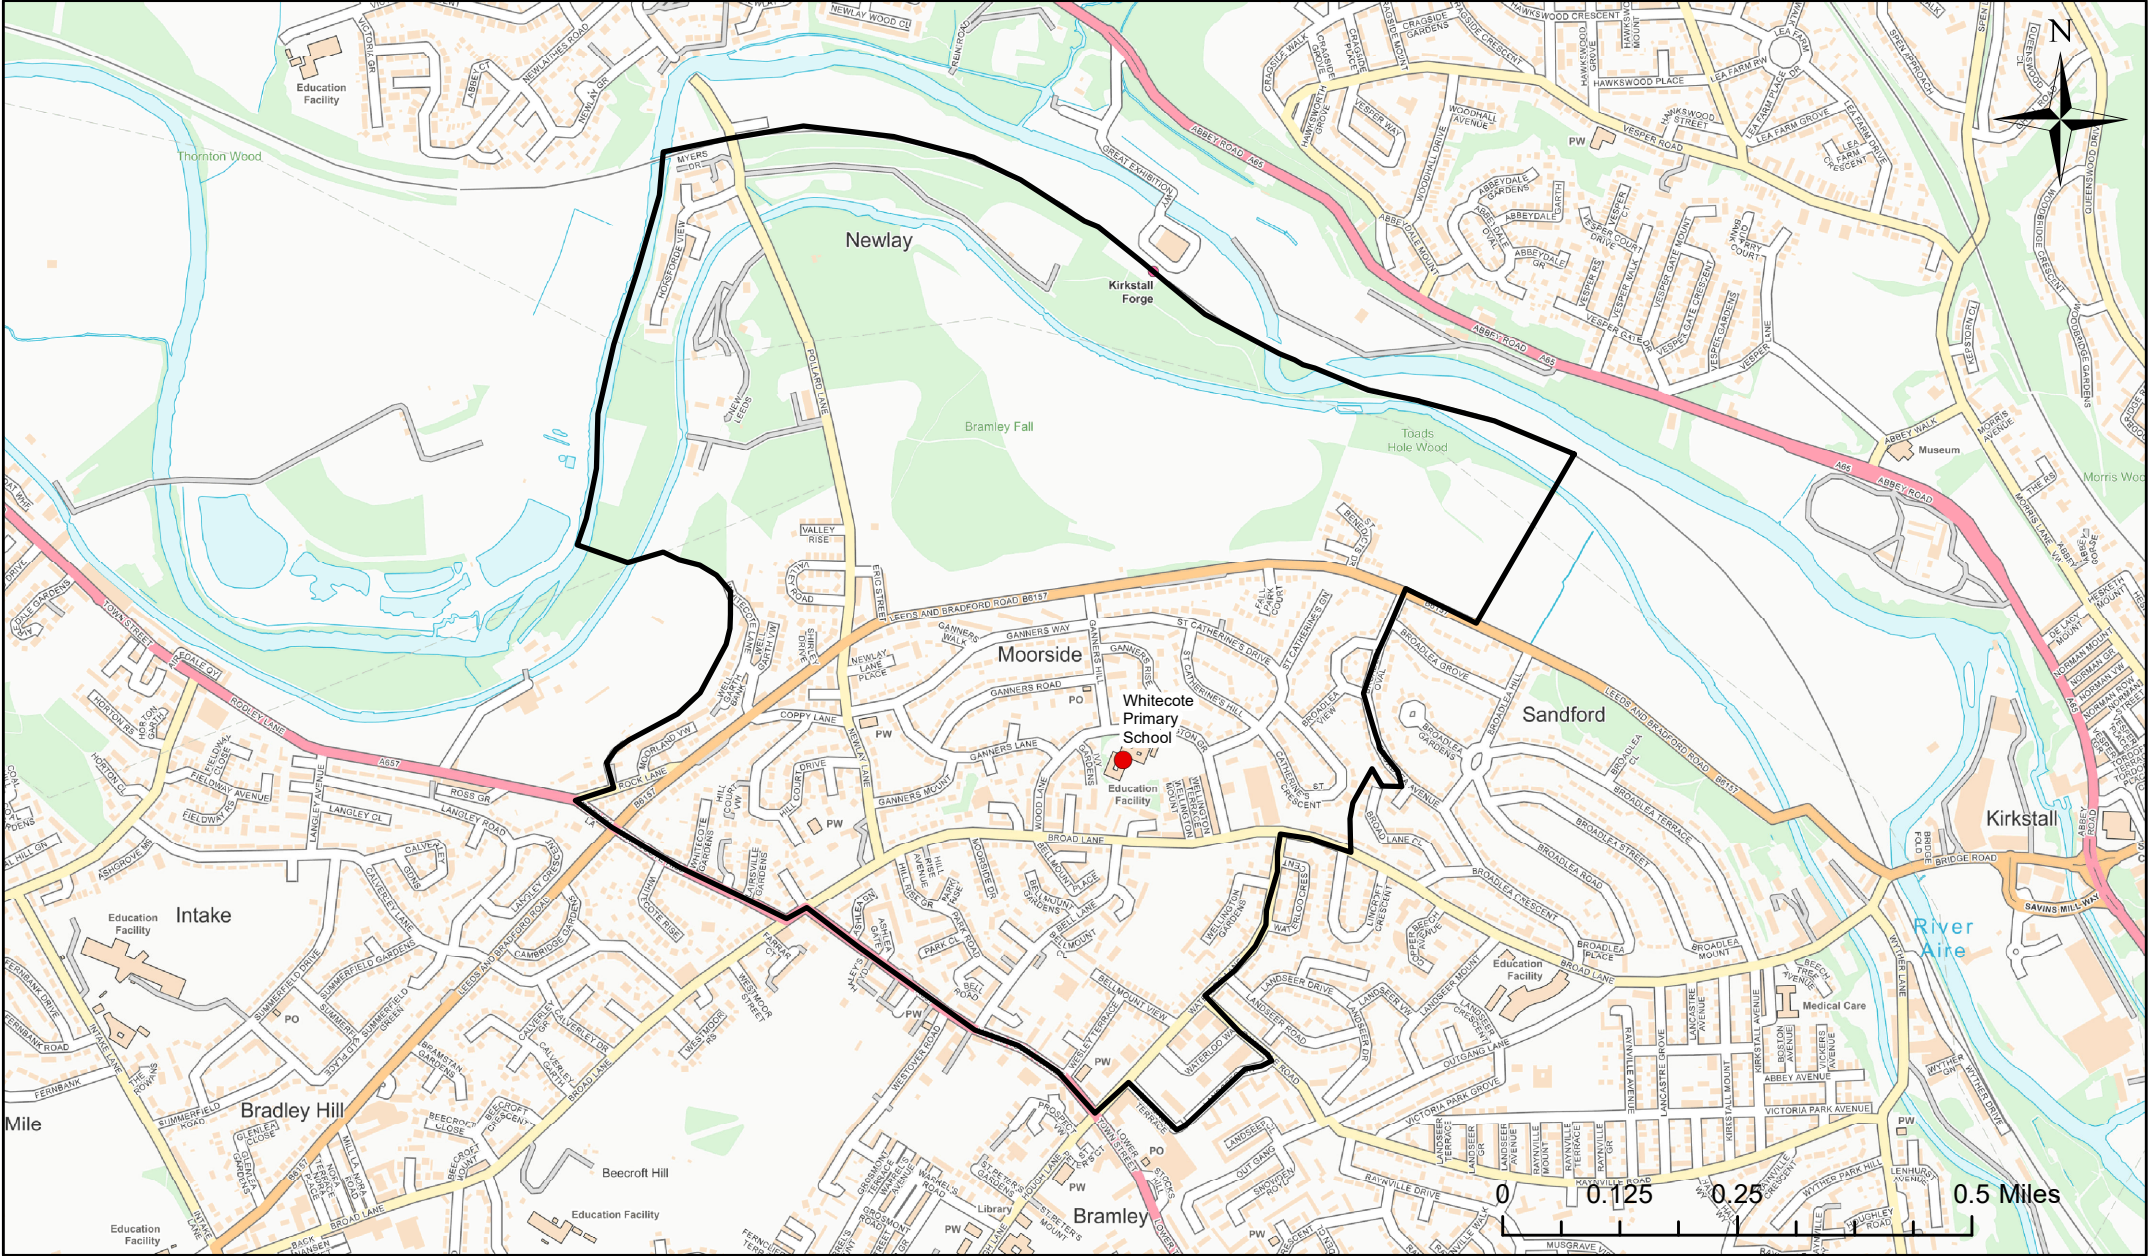

Whitecote Primary School Catchment Area

© Crown Copyright. Leeds City Council - 100019567 (2022)
 This map produced by the Children's Performance Service, Children's Services, Leeds City Council.

Applicants living in the catchment priority area are not guaranteed a place, but their application would meet the catchment priority of the school's admission policy.
 You can look up your individual address at www.leeds.gov.uk/apply to check if it has any priority.

Legend

- School
- Catchment Area