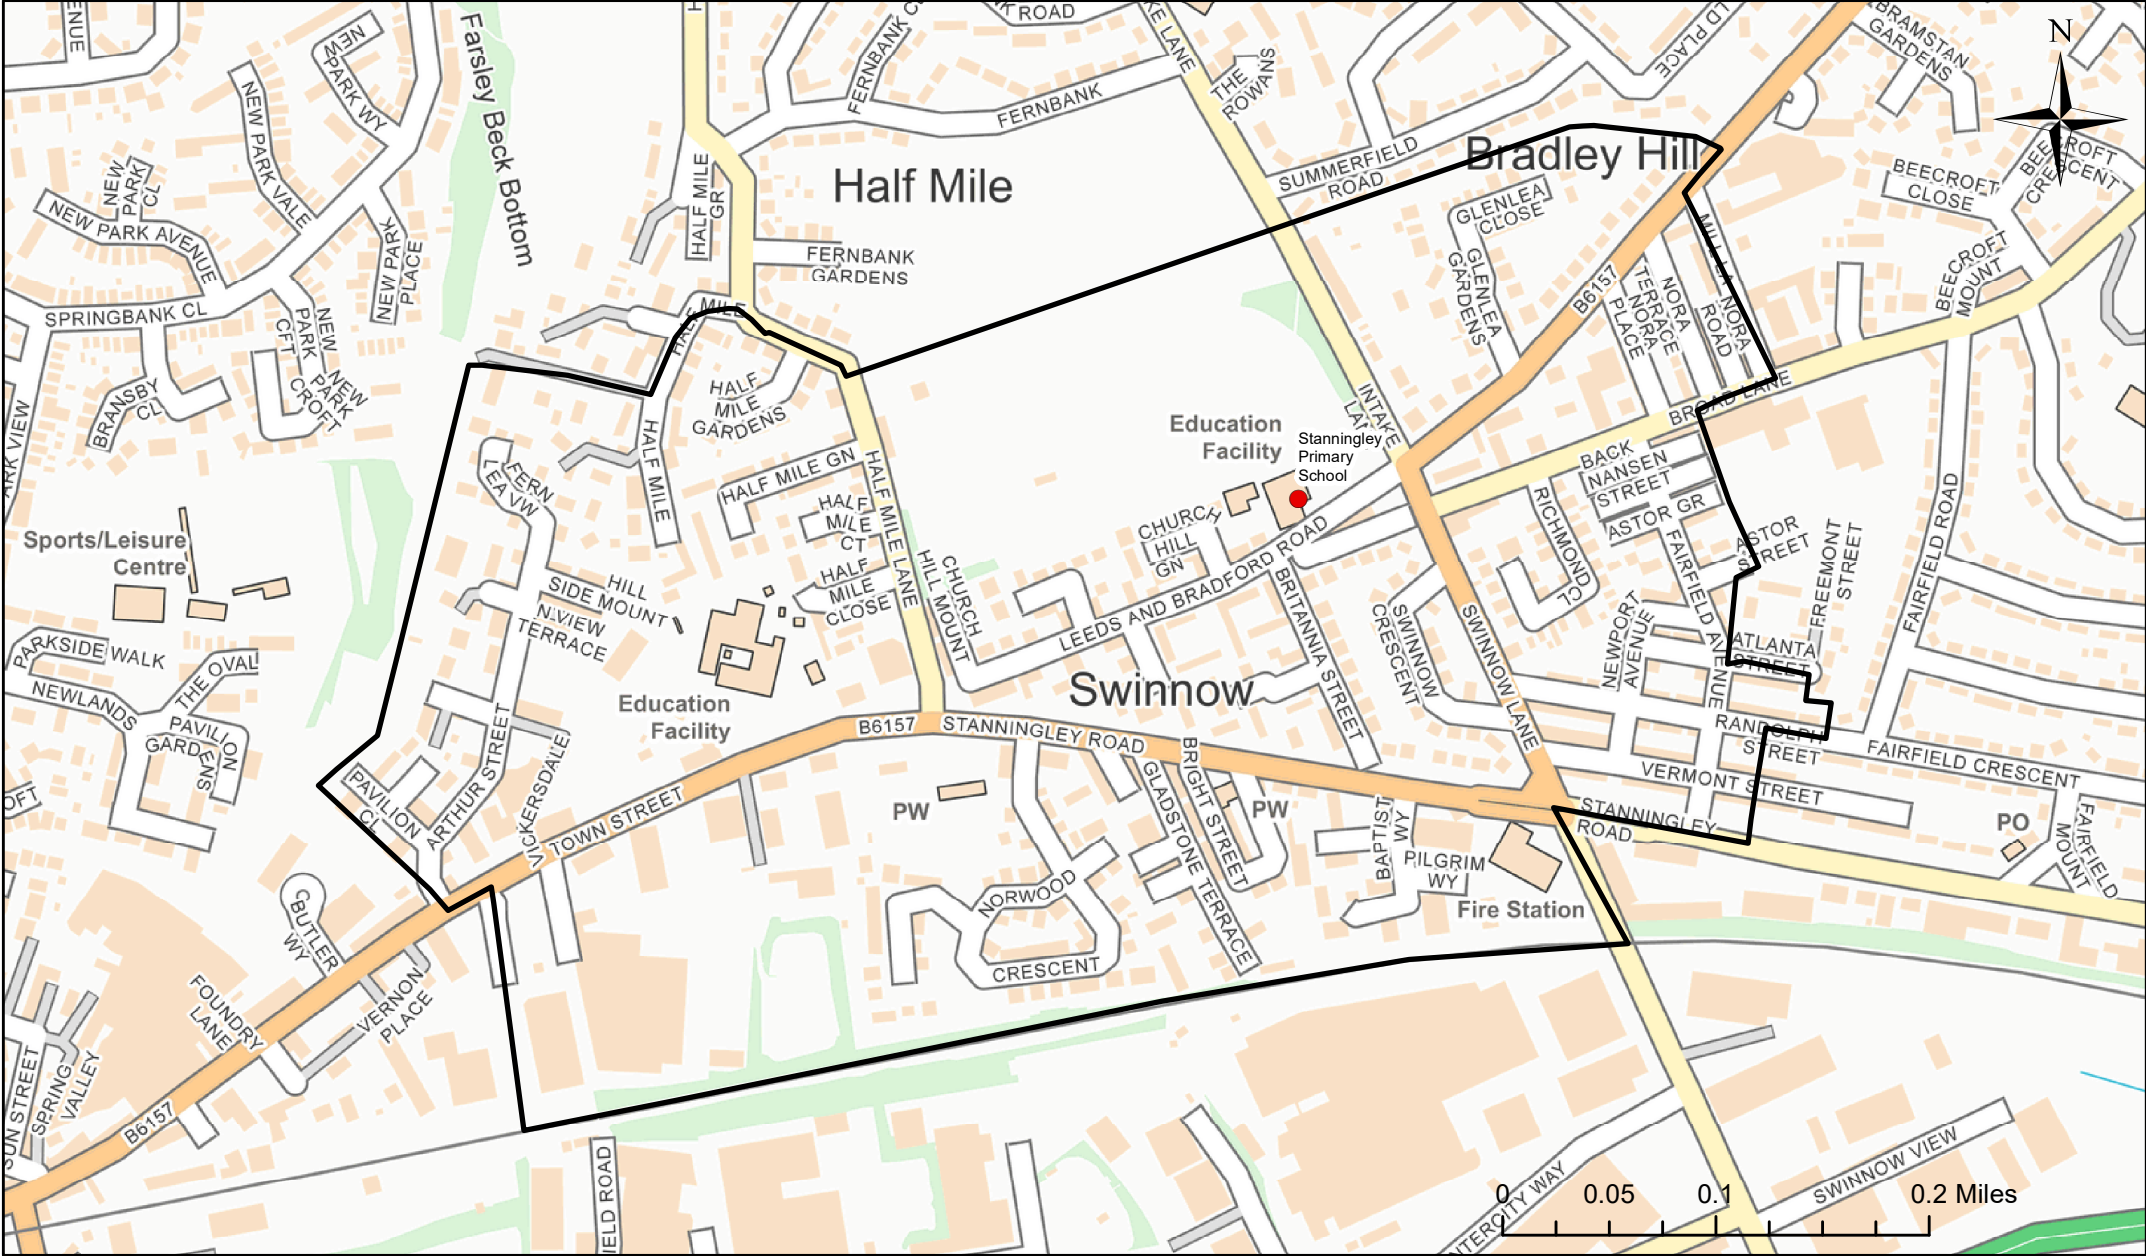

Stanningley Primary School Catchment Area

© Crown Copyright. Leeds City Council - 100019567 (2022)
 This map produced by the Children's Performance Service, Children's Services, Leeds City Council.

Applicants living in the catchment priority area are not guaranteed a place, but their application would meet the catchment priority of the school's admission policy.
 You can look up your individual address at www.leeds.gov.uk/apply to check if it has any priority.

Legend

- School
- Catchment Area