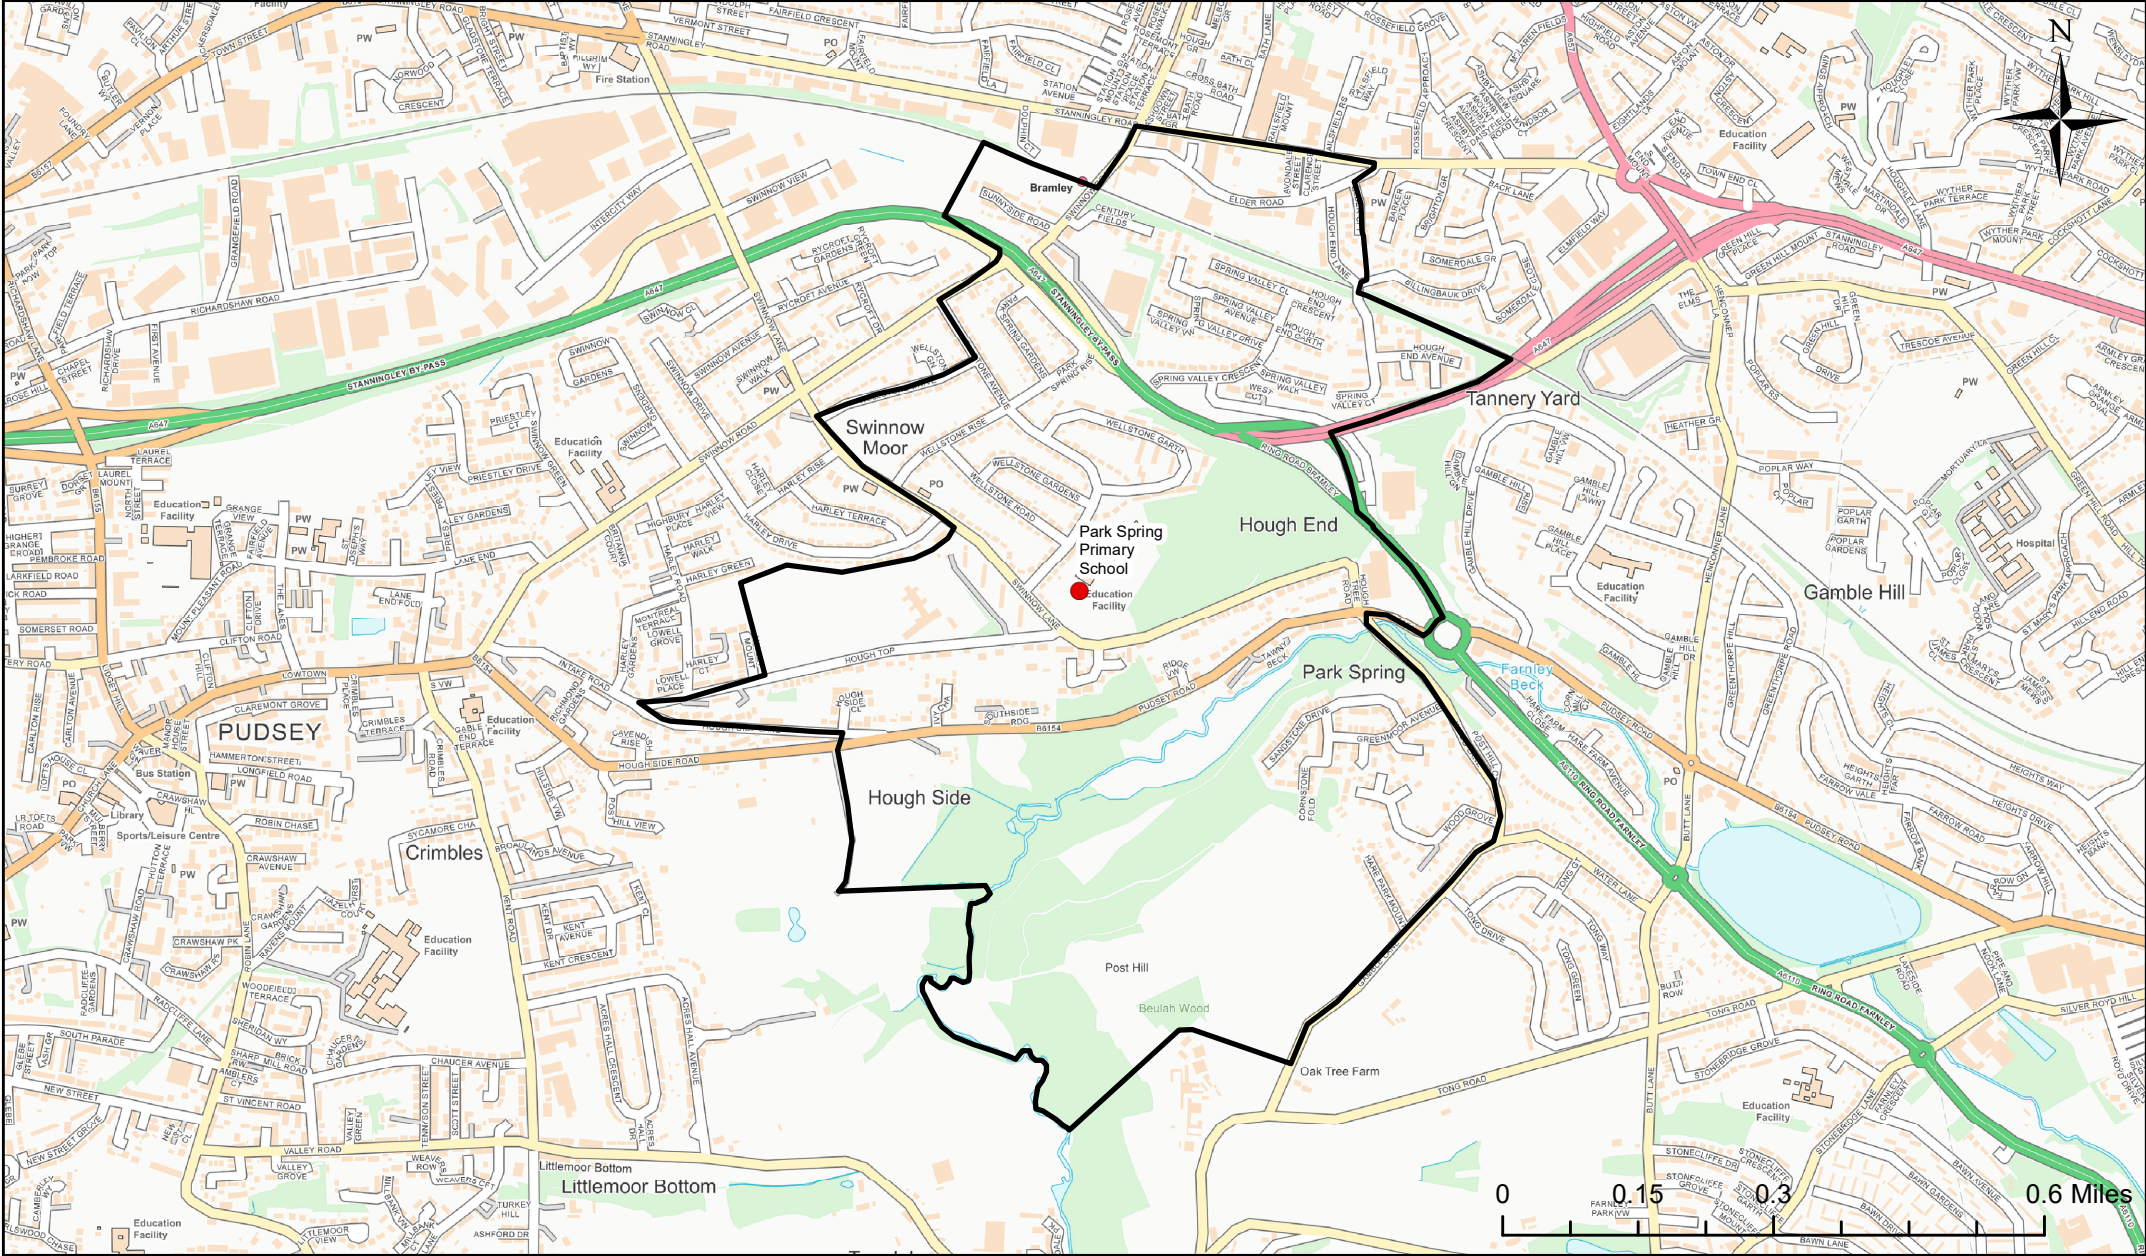

# Park Spring Primary School Catchment Area

© Crown Copyright. Leeds City Council - 100019567 (2022)  
 This map produced by the Children's Performance Service, Children's Services, Leeds City Council.

Applicants living in the catchment priority area are not guaranteed a place, but their application would meet the catchment priority of the school's admission policy.  
 You can look up your individual address at [www.leeds.gov.uk/apply](http://www.leeds.gov.uk/apply) to check if it has any priority.

Legend	
<span style="color: red;">●</span>	School
<span style="border: 2px solid black; display: inline-block; width: 15px; height: 10px;"></span>	Catchment Area