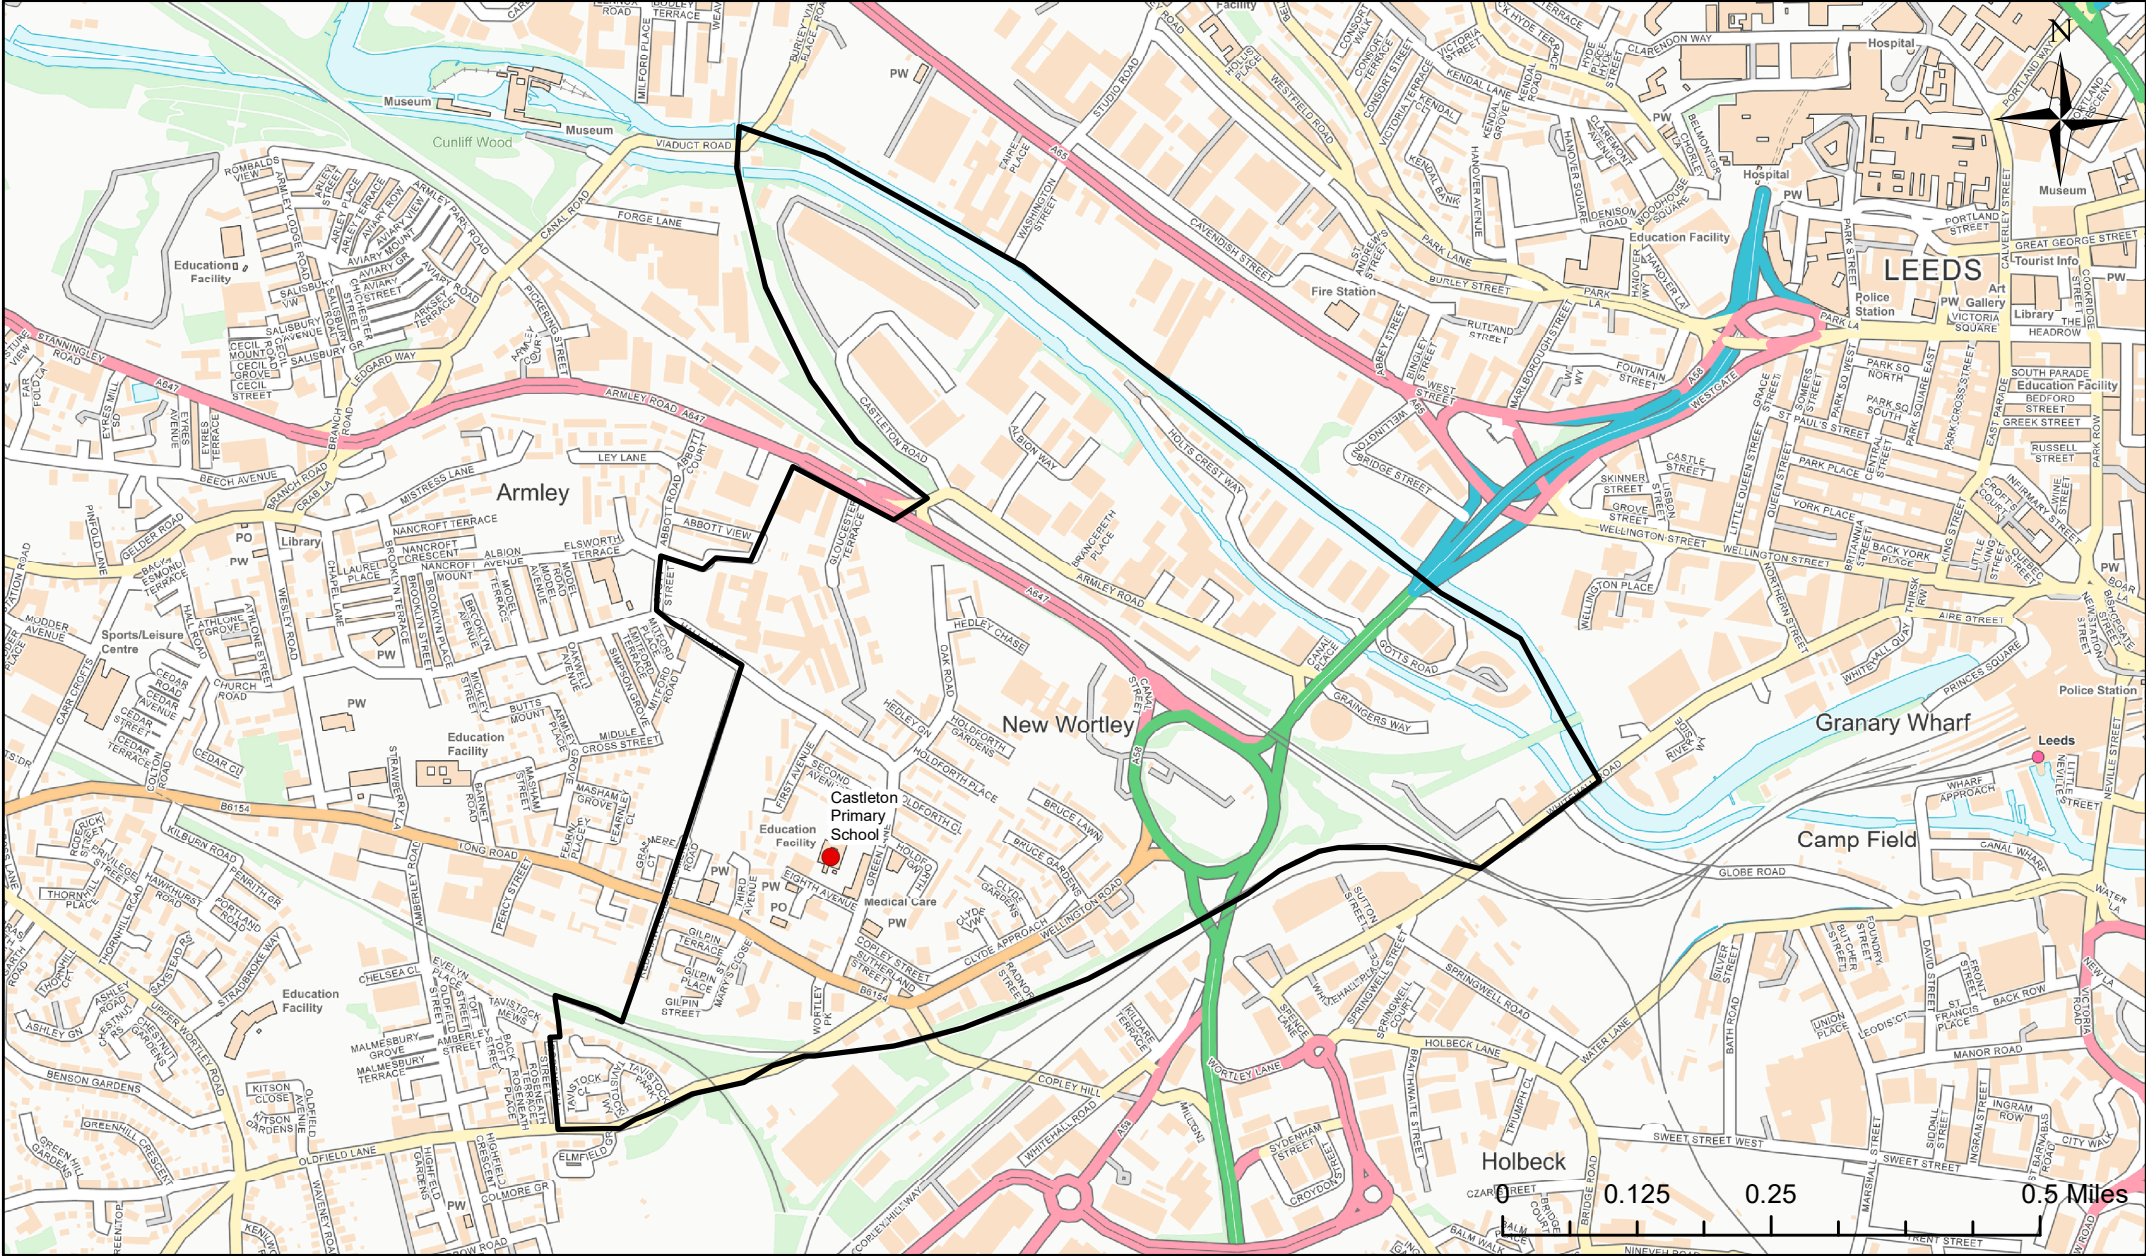

# Castleton Primary School Catchment Area

© Crown Copyright. Leeds City Council - 100019567 (2022)  
 This map produced by the Children's Performance Service, Children's Services, Leeds City Council.

Applicants living in the catchment priority area are not guaranteed a place, but their application would meet the catchment priority of the school's admission policy.  
 You can look up your individual address at [www.leeds.gov.uk/apply](http://www.leeds.gov.uk/apply) to check if it has any priority.

**Legend**

- School
- Catchment Area