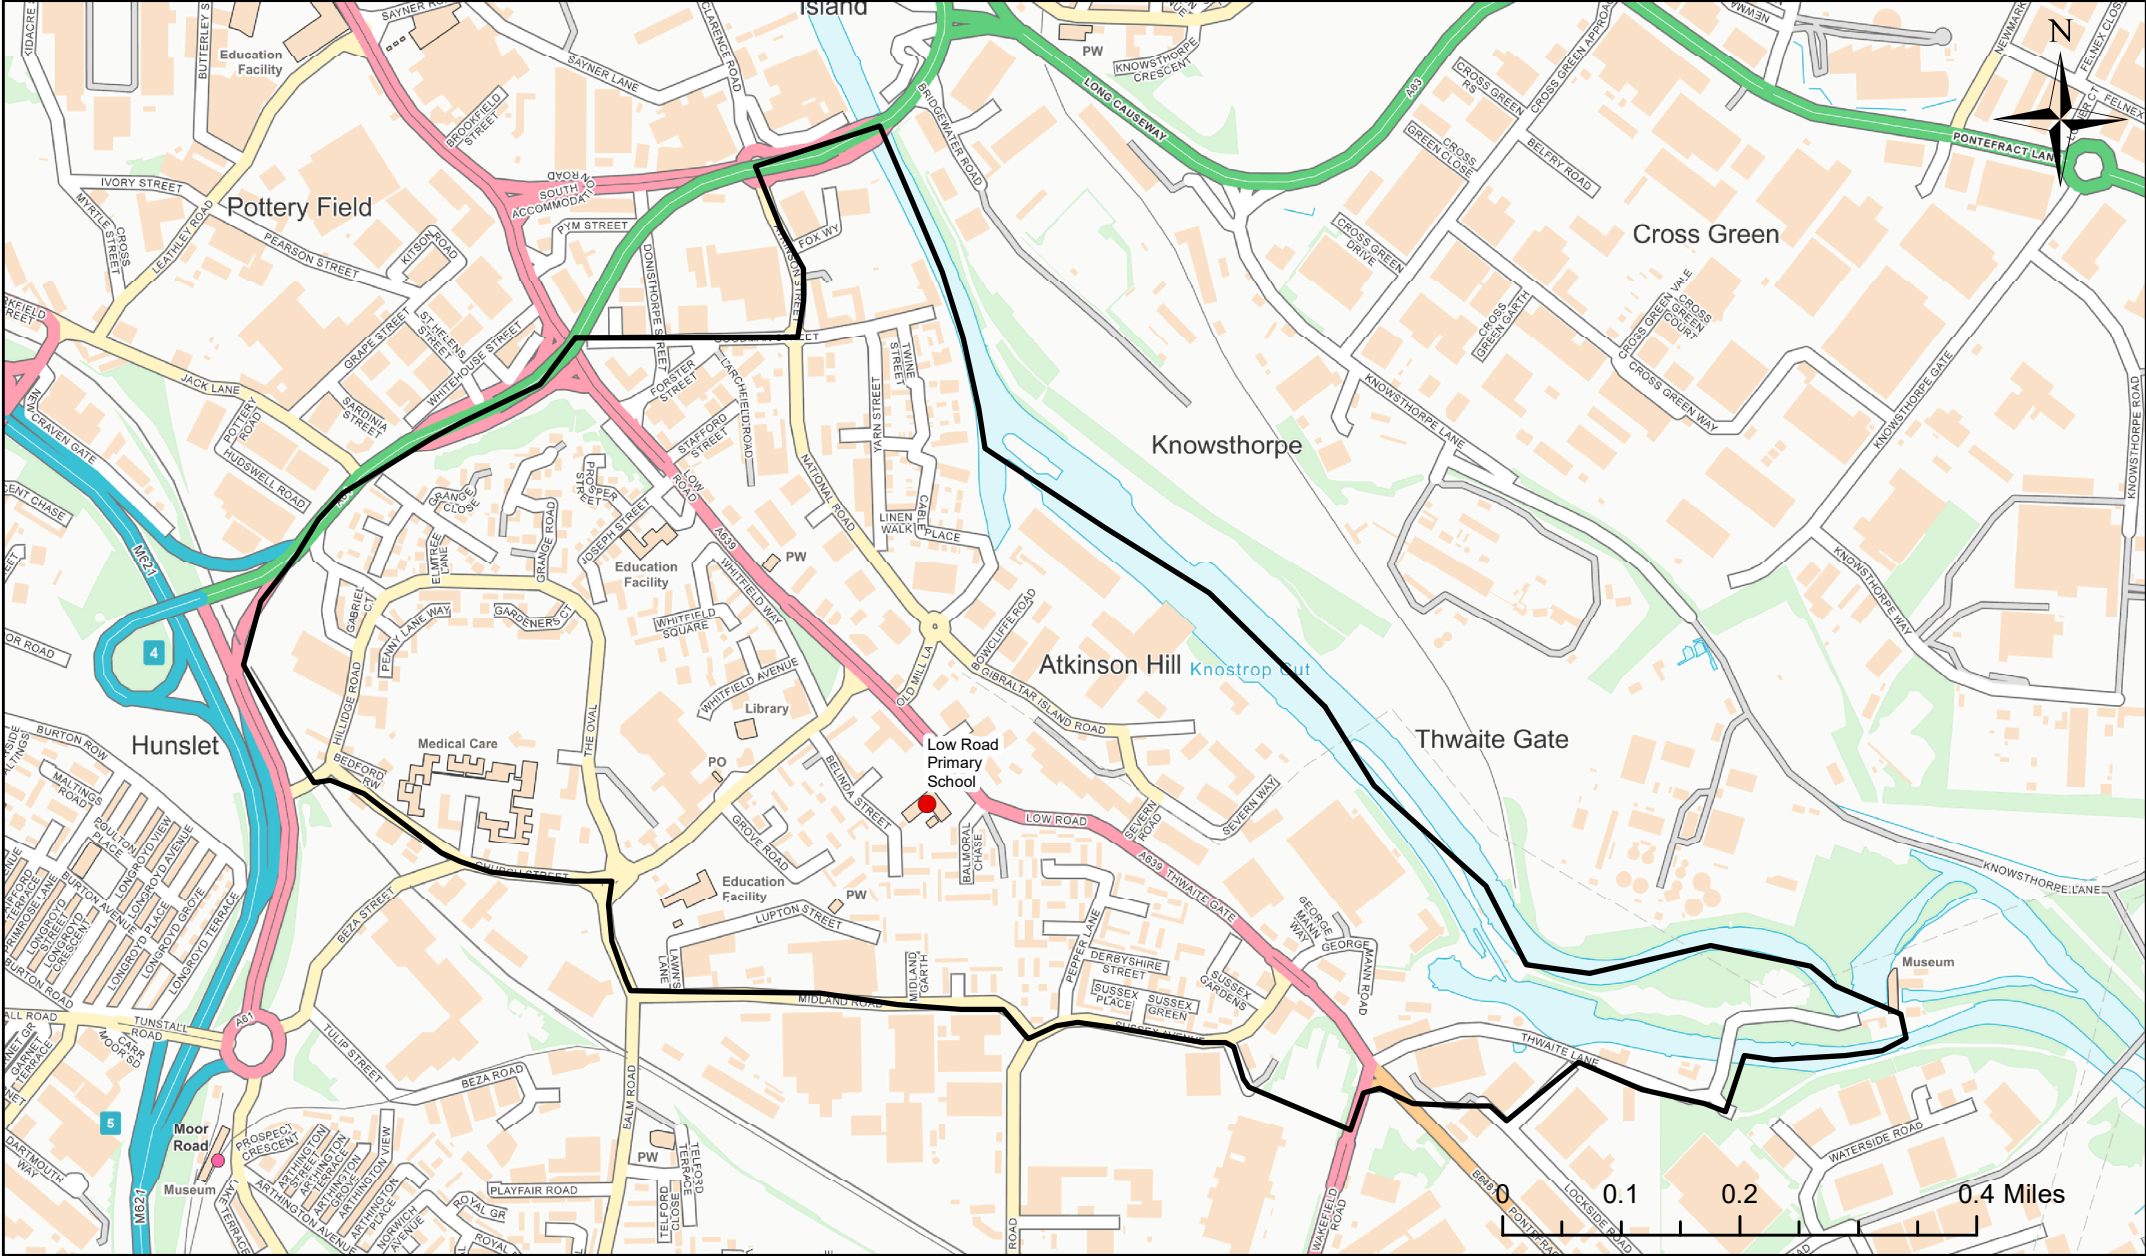

Low Road Primary School Catchment Area

© Crown Copyright. Leeds City Council - 100019567 (2022)
 This map produced by the Children's Performance Service, Children's Services, Leeds City Council.

Applicants living in the catchment priority area are not guaranteed a place, but their application would meet the catchment priority of the school's admission policy.
 You can look up your individual address at www.leeds.gov.uk/apply to check if it has any priority.

Legend

- School
- Catchment Area