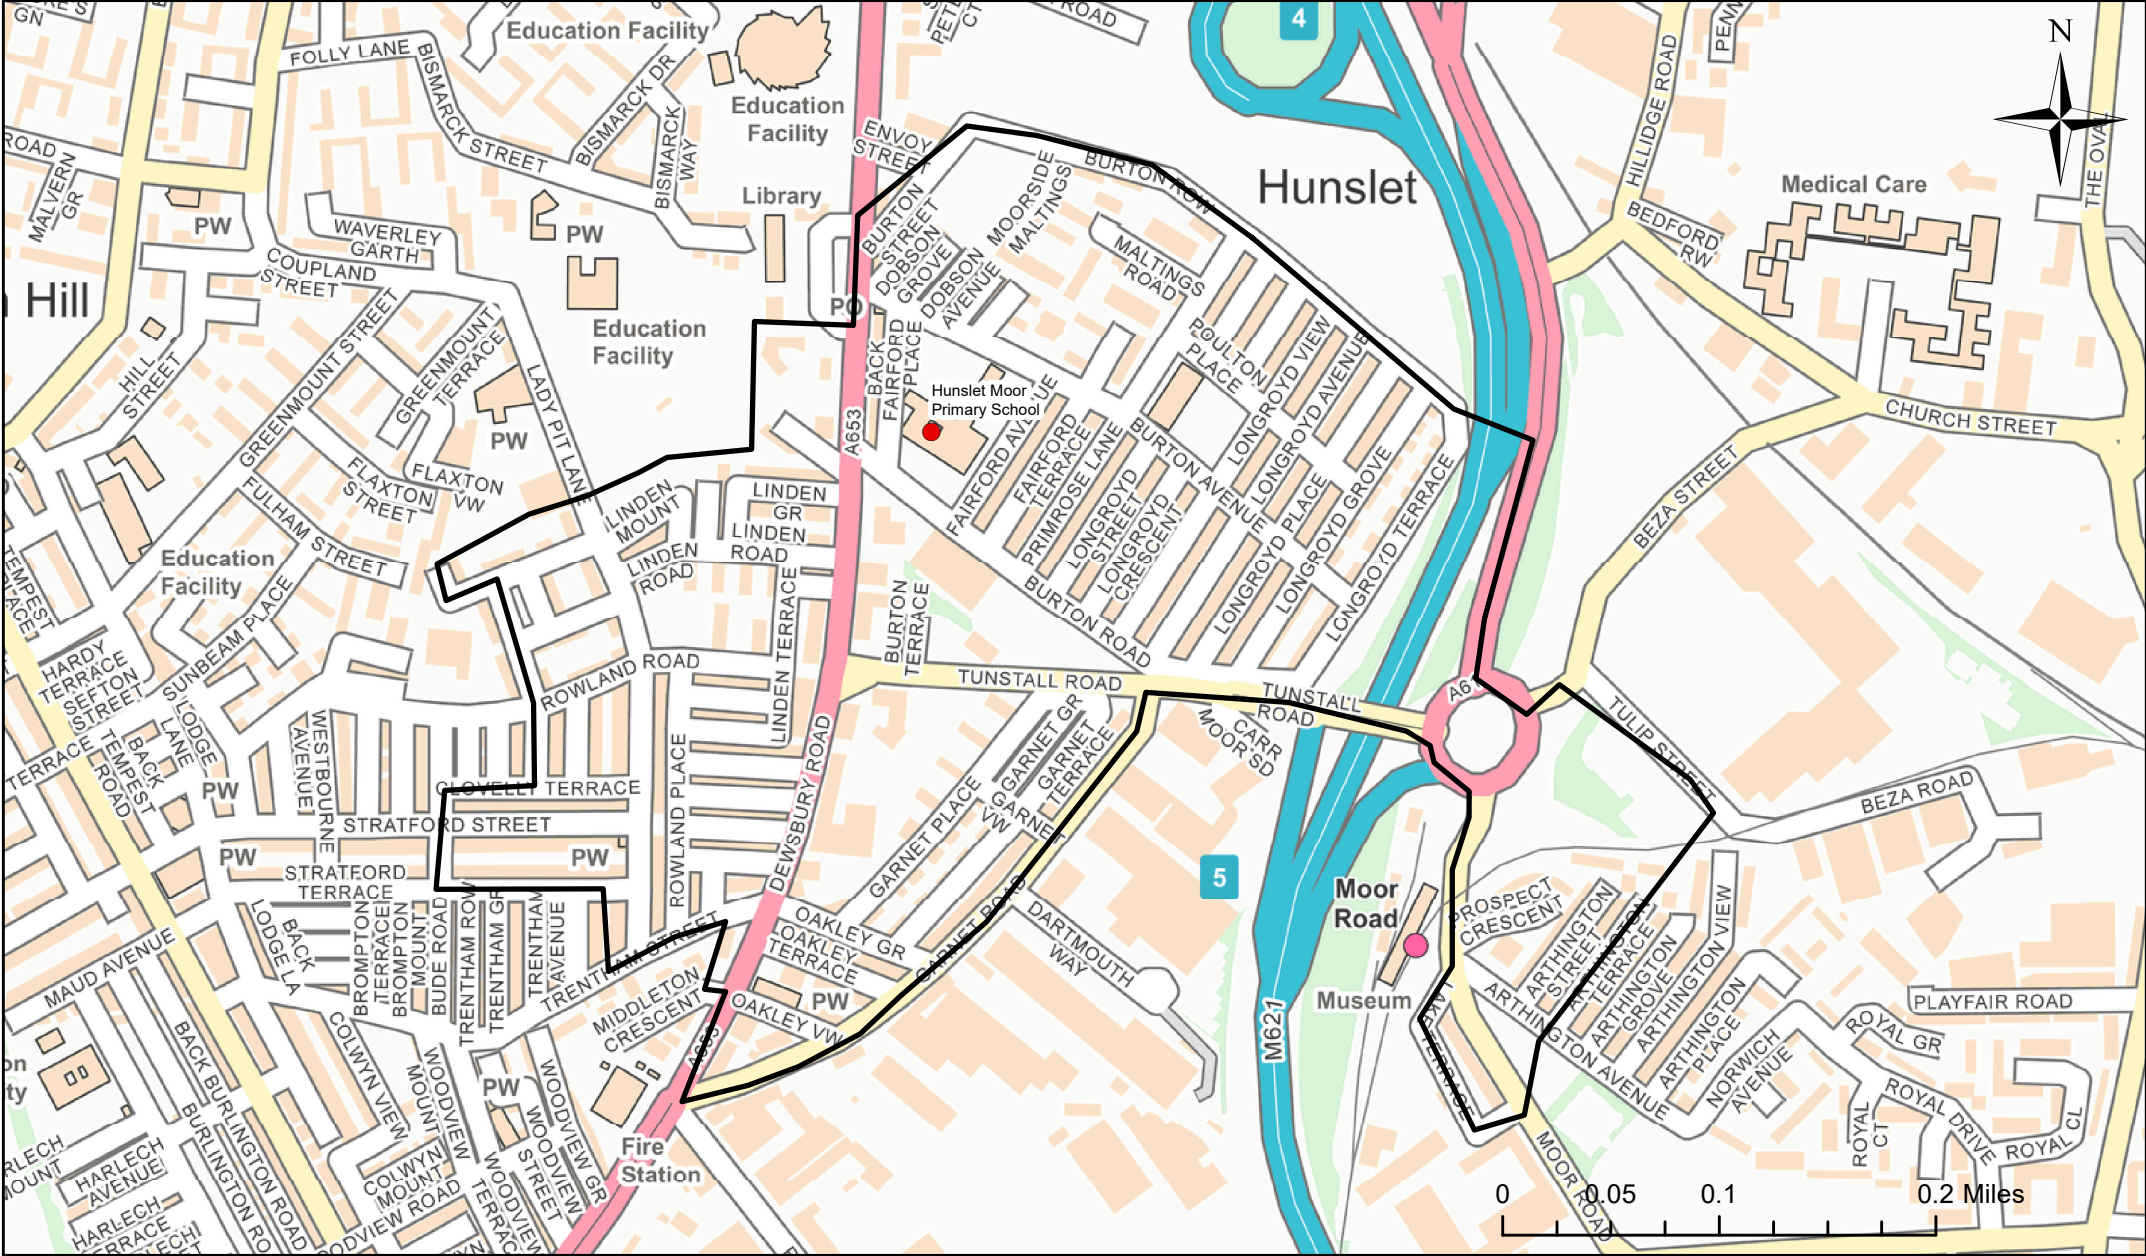

Hunslet Moor Primary School Catchment Area

© Crown Copyright. Leeds City Council - 100019567 (2022)
 This map produced by the Children's Performance Service, Children's Services, Leeds City Council.

Applicants living in the catchment priority area are not guaranteed a place, but their application would meet the catchment priority of the school's admission policy.
 You can look up your individual address at www.leeds.gov.uk/apply to check if it has any priority.

Legend

- School
- Catchment Area