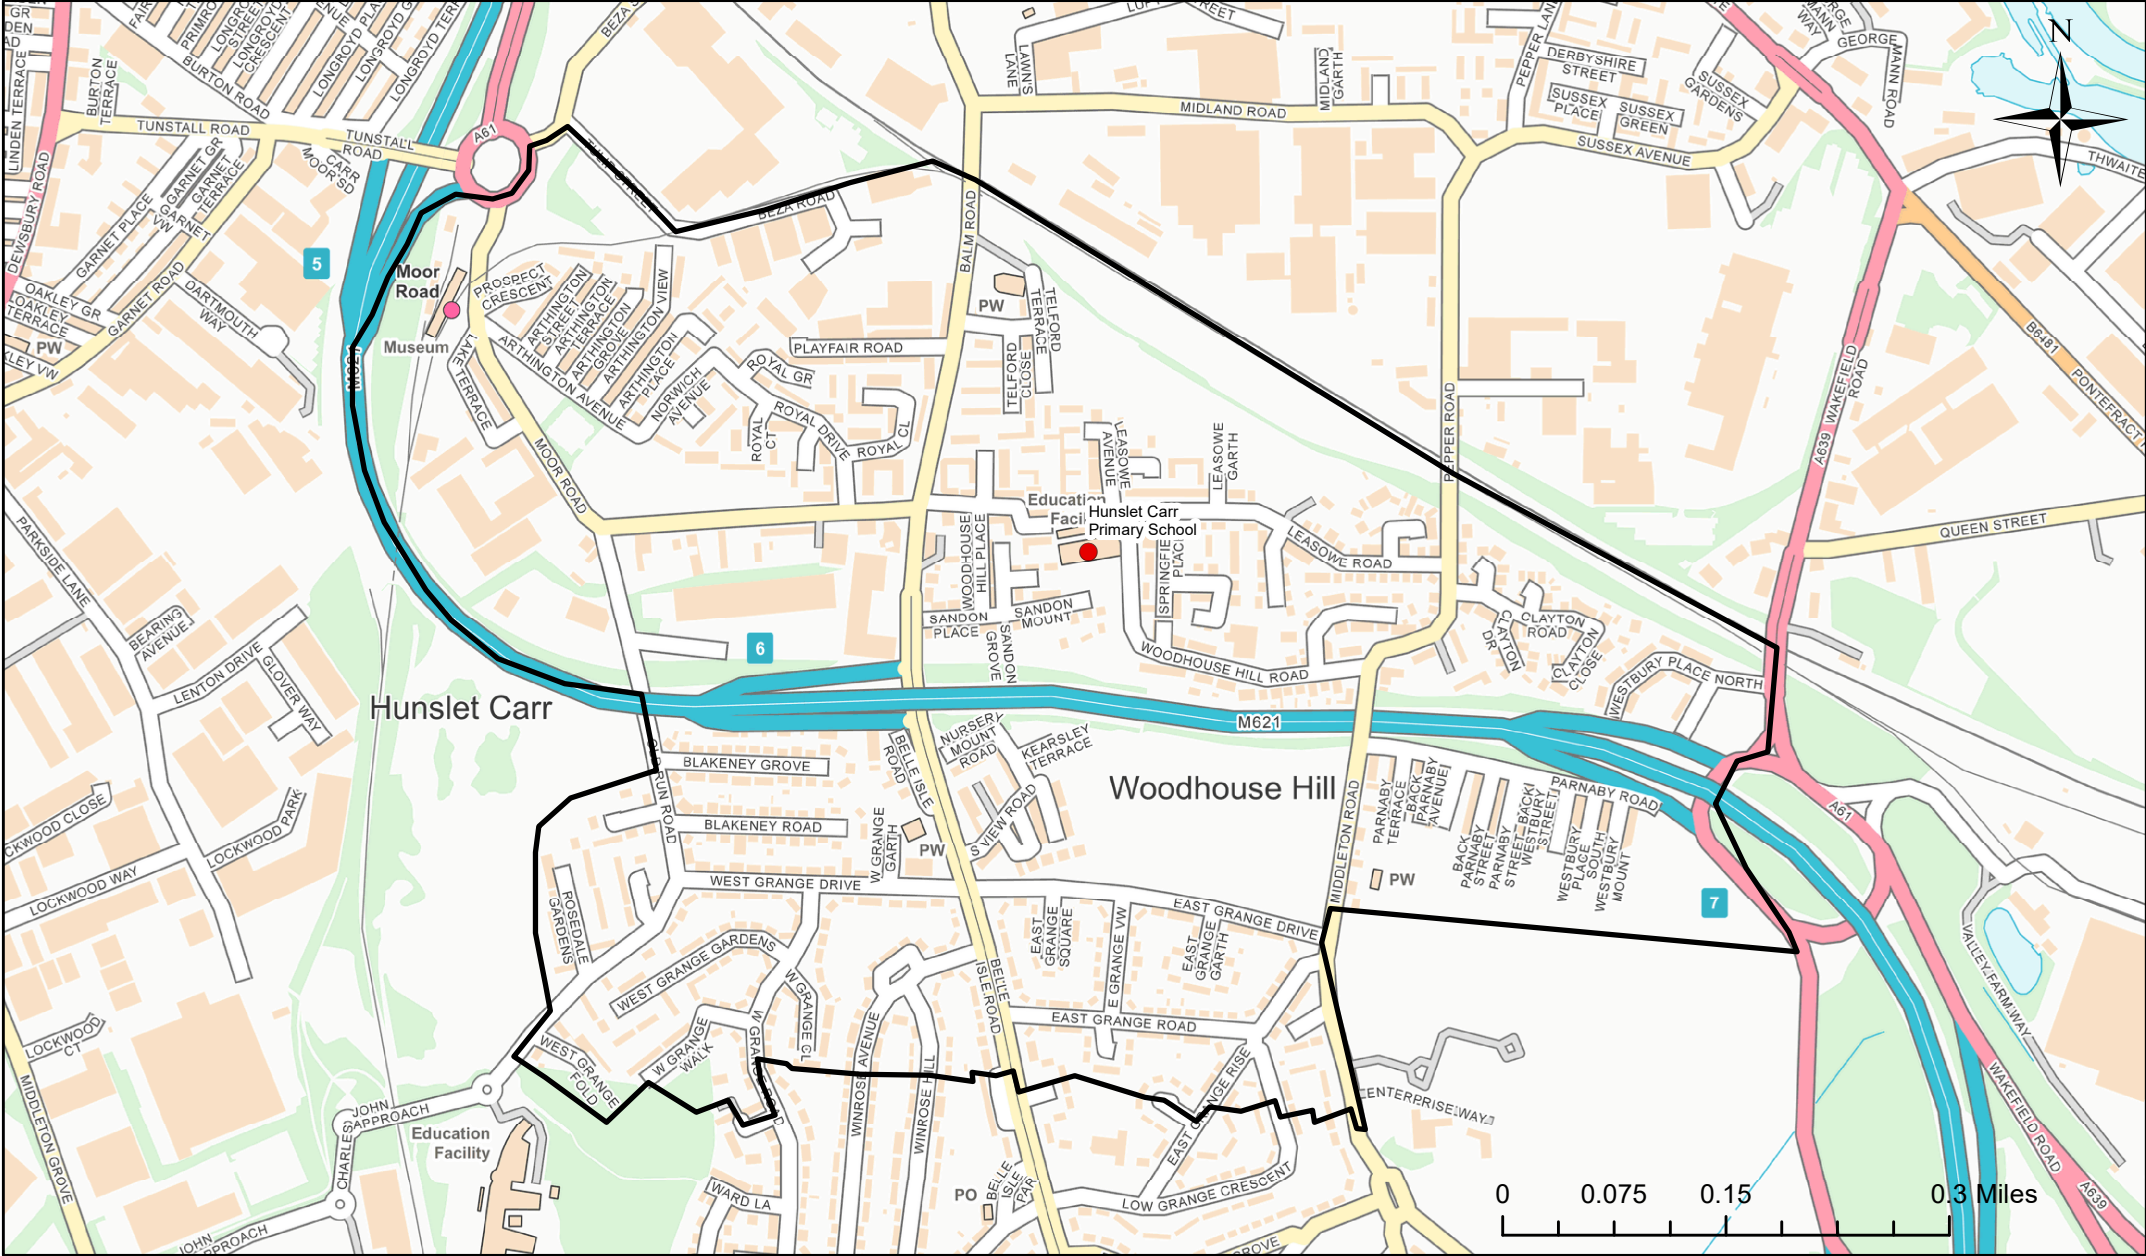

Hunslet Carr Primary School Catchment Area

© Crown Copyright. Leeds City Council - 100019567 (2022)
 This map produced by the Children's Performance Service, Children's Services, Leeds City Council.

Applicants living in the catchment priority area are not guaranteed a place, but their application would meet the catchment priority of the school's admission policy.
 You can look up your individual address at www.leeds.gov.uk/apply to check if it has any priority.

Legend

- School
- Catchment Area