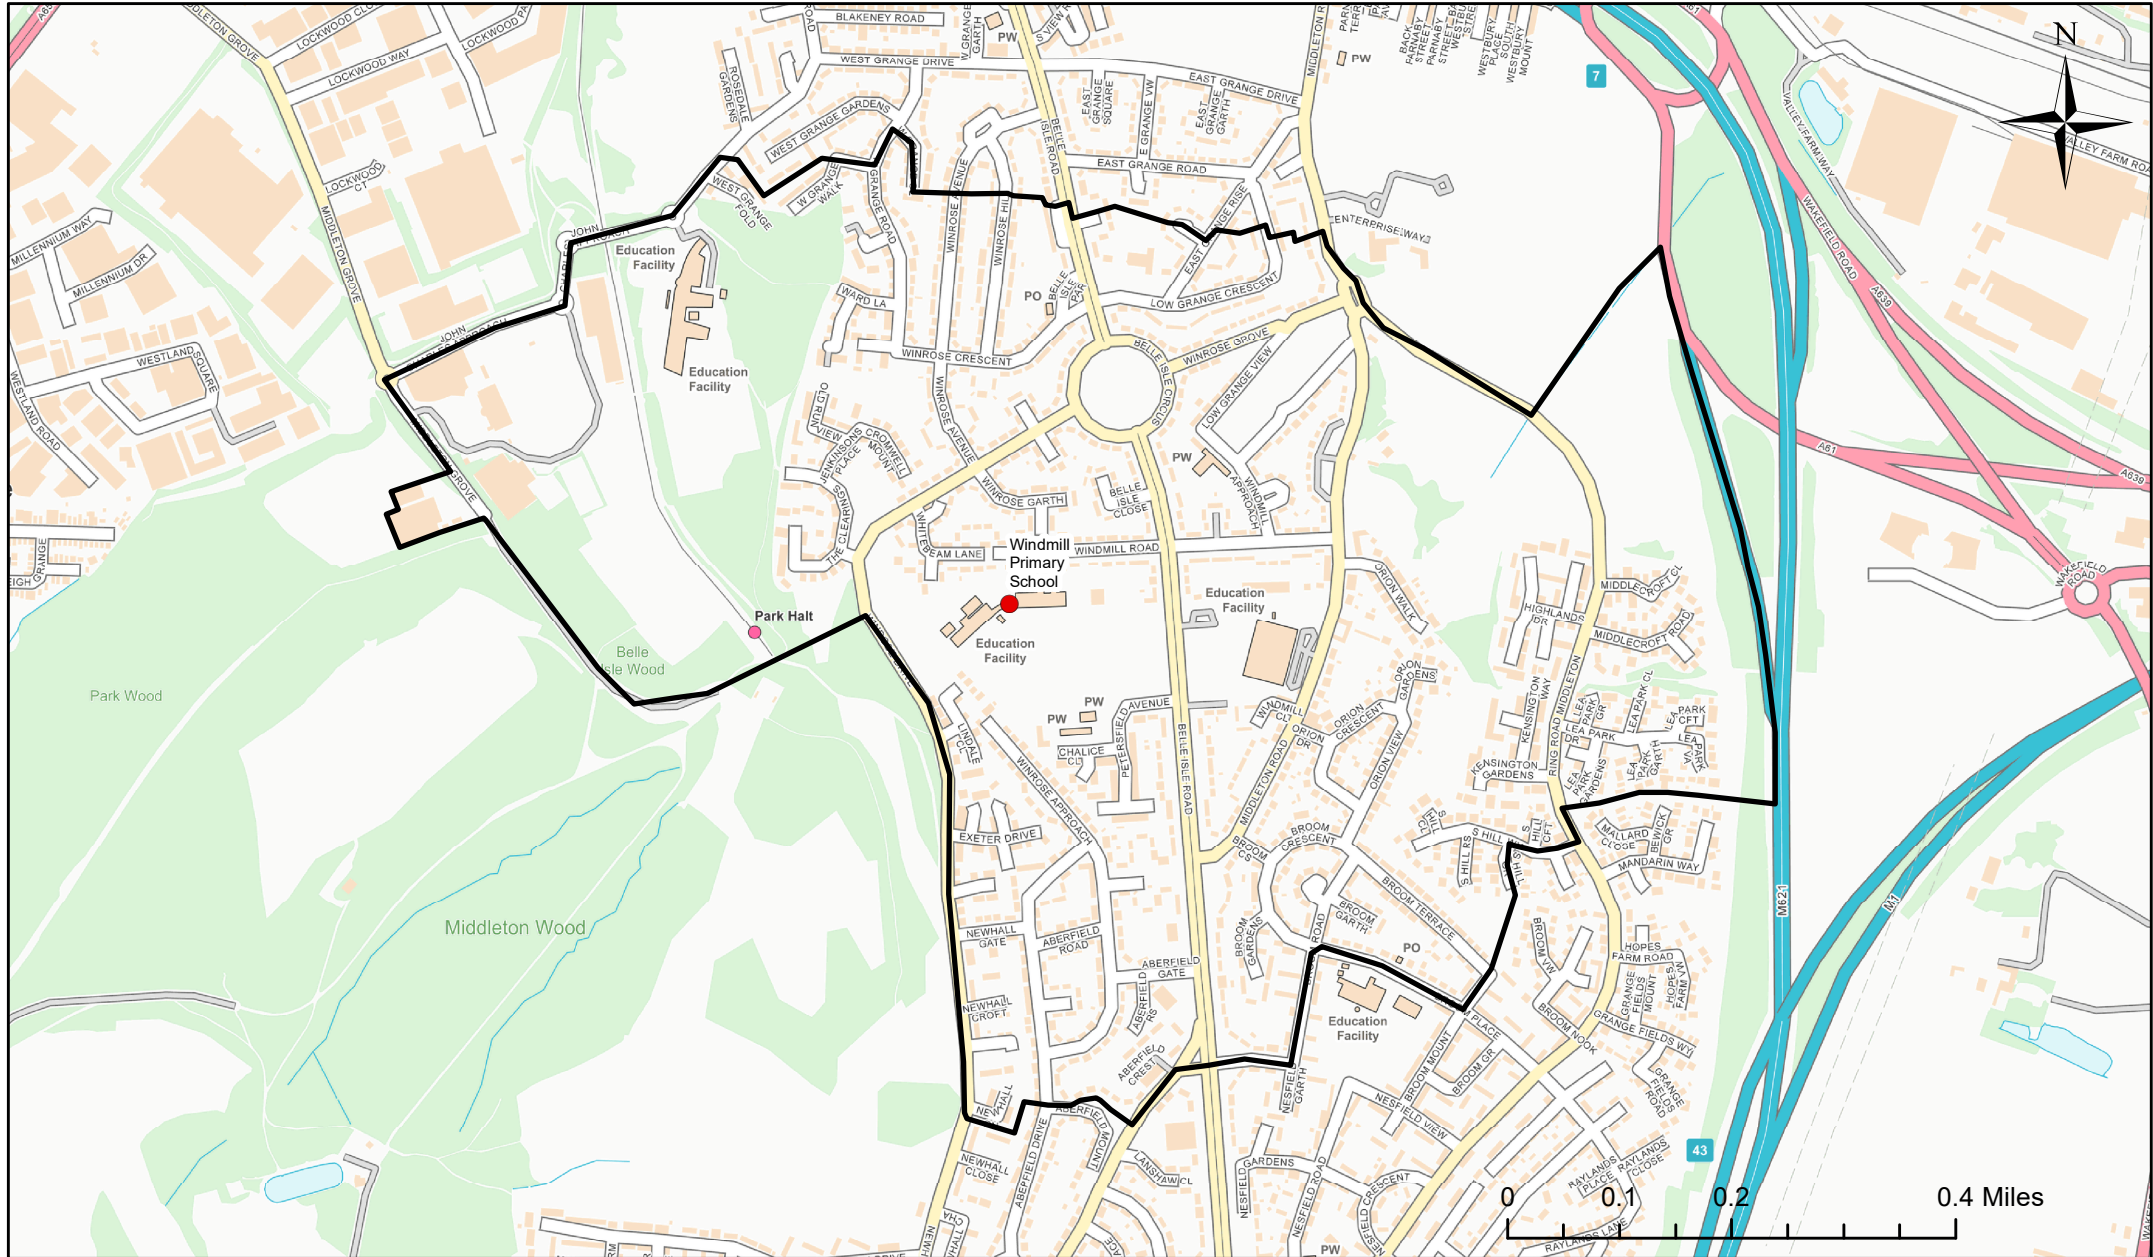

Windmill Primary School Catchment Area

© Crown Copyright. Leeds City Council - 100019567 (2022)
 This map produced by the Children's Performance Service, Children's Services, Leeds City Council.

Applicants living in the catchment priority area are not guaranteed a place, but their application would meet the catchment priority of the school's admission policy.

You can look up your individual address at www.leeds.gov.uk/apply to check if it has any priority.

Legend	
	School
	Catchment Area