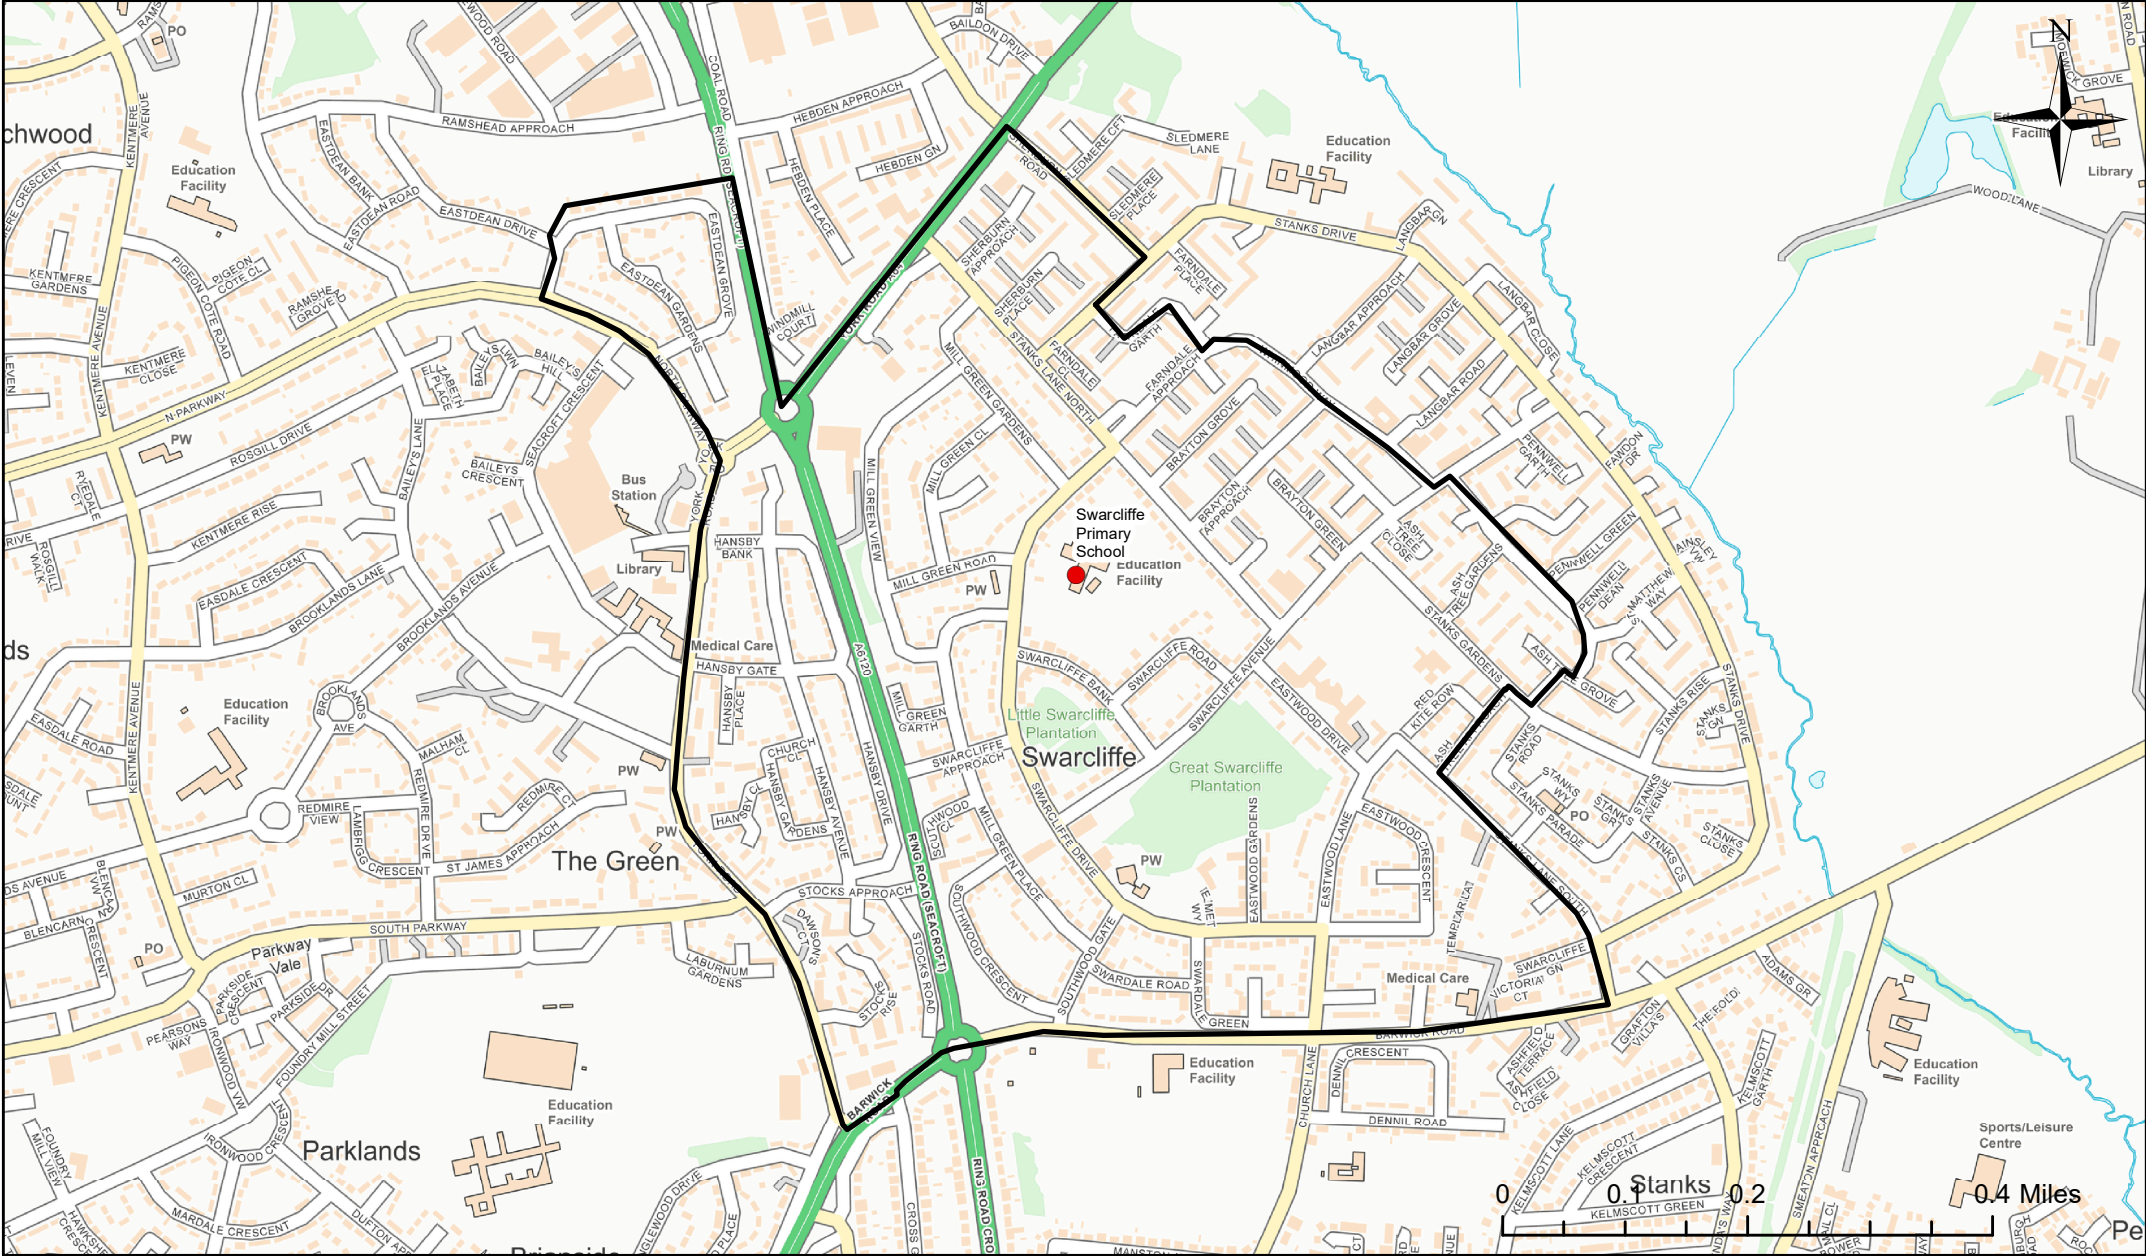

Swarcliffe Primary School Catchment Area

© Crown Copyright. Leeds City Council - 100019567 (2022)
 This map produced by the Children's Performance Service, Children's Services, Leeds City Council.

Applicants living in the catchment priority area are not guaranteed a place, but their application would meet the catchment priority of the school's admission policy.
 You can look up your individual address at www.leeds.gov.uk/apply to check if it has any priority.

Legend

- School
- Catchment Area