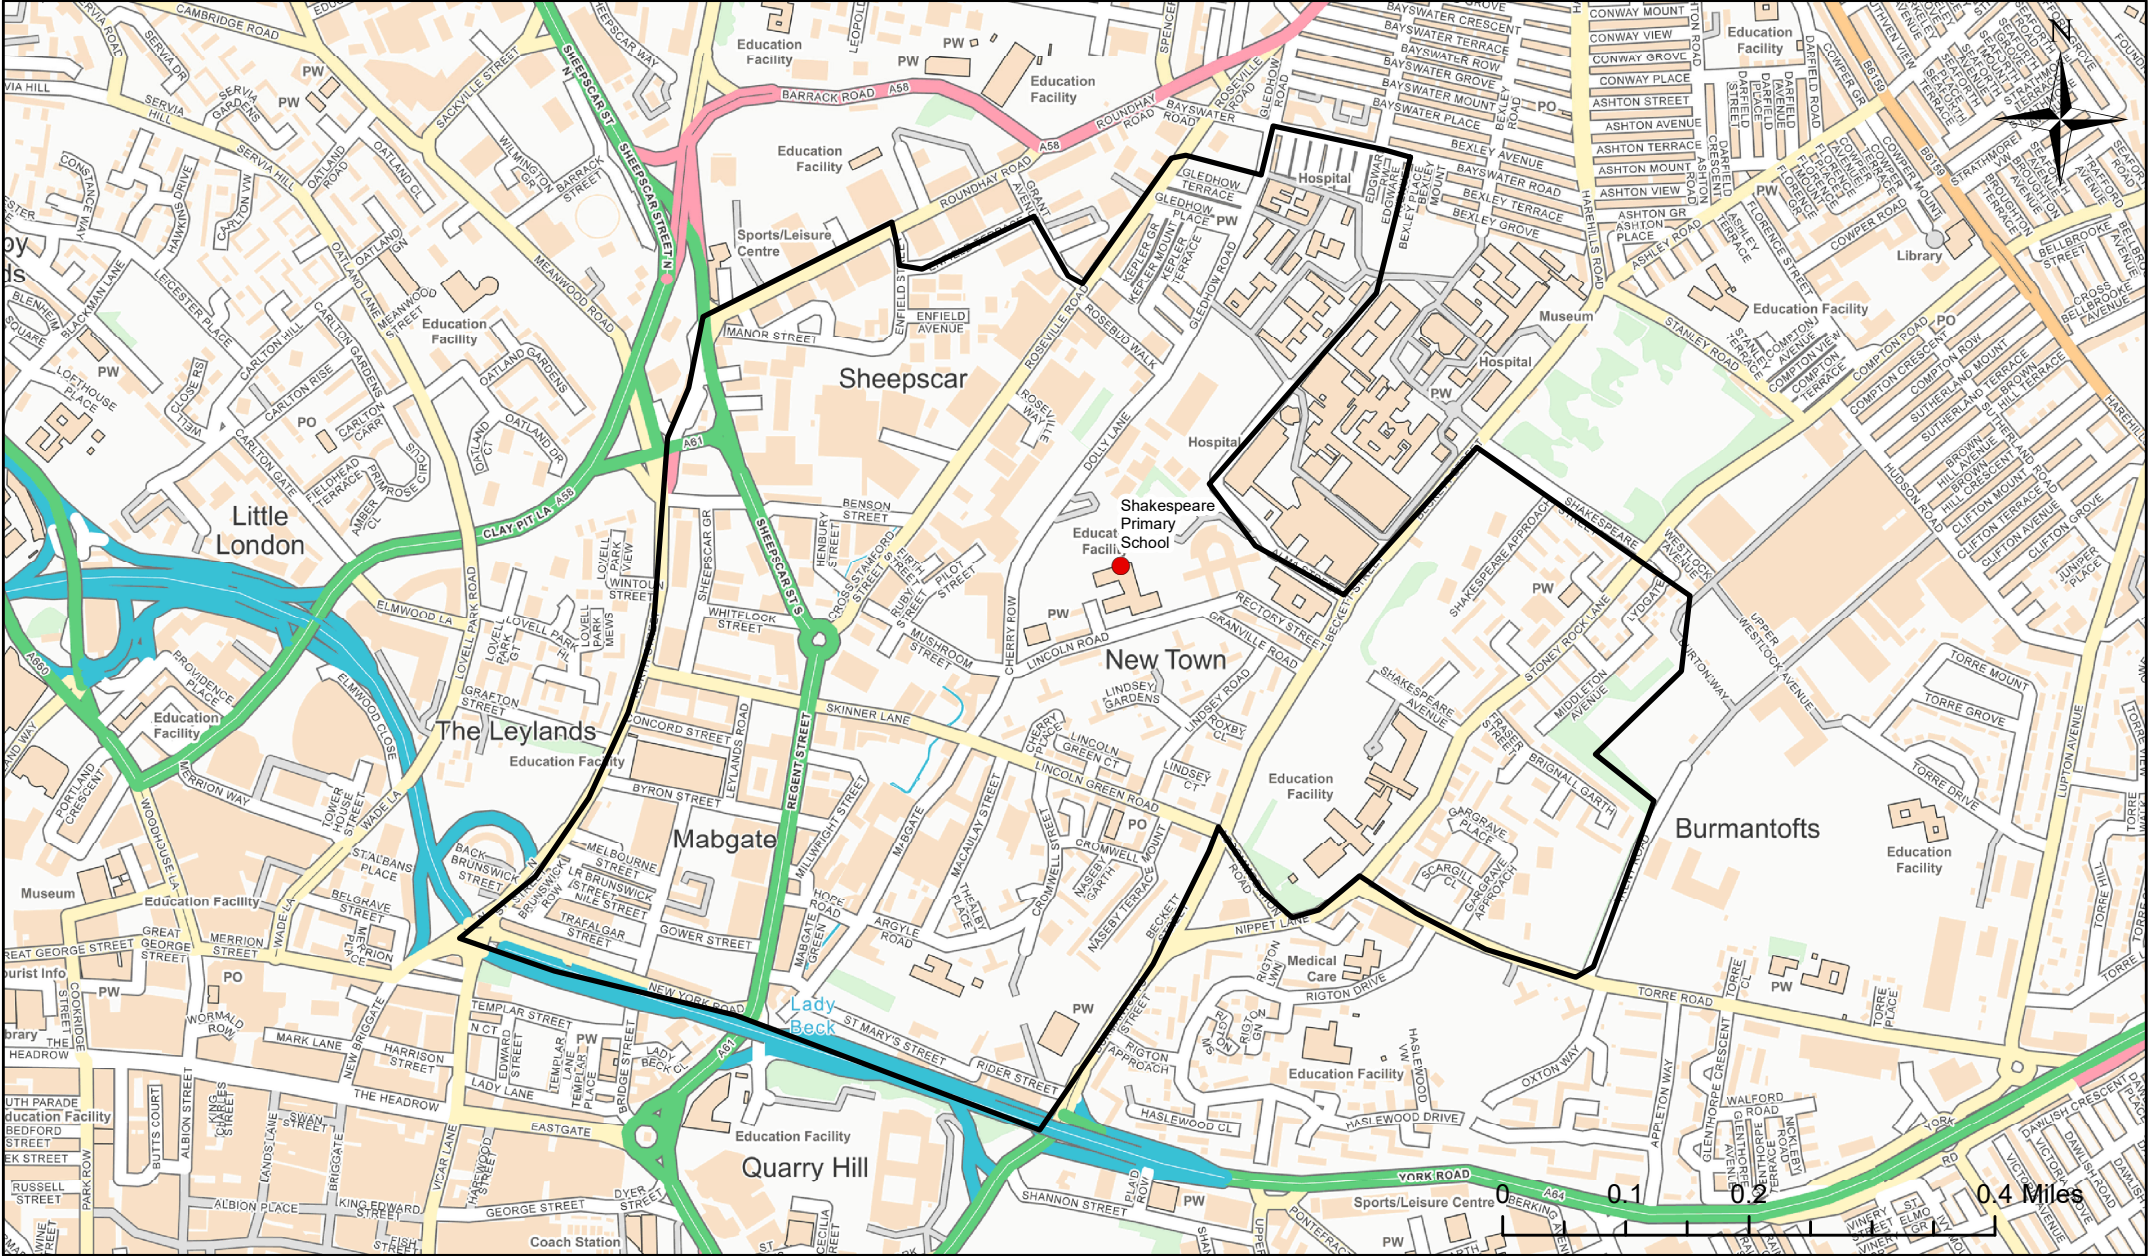

Shakespeare Primary School Catchment Area

© Crown Copyright. Leeds City Council - 100019567 (2022)
 This map produced by the Children's Performance Service, Children's Services, Leeds City Council.

Applicants living in the catchment priority area are not guaranteed a place, but their application would meet the catchment priority of the school's admission policy.
 You can look up your individual address at www.leeds.gov.uk/apply to check if it has any priority.

Legend

- School
- Catchment Area