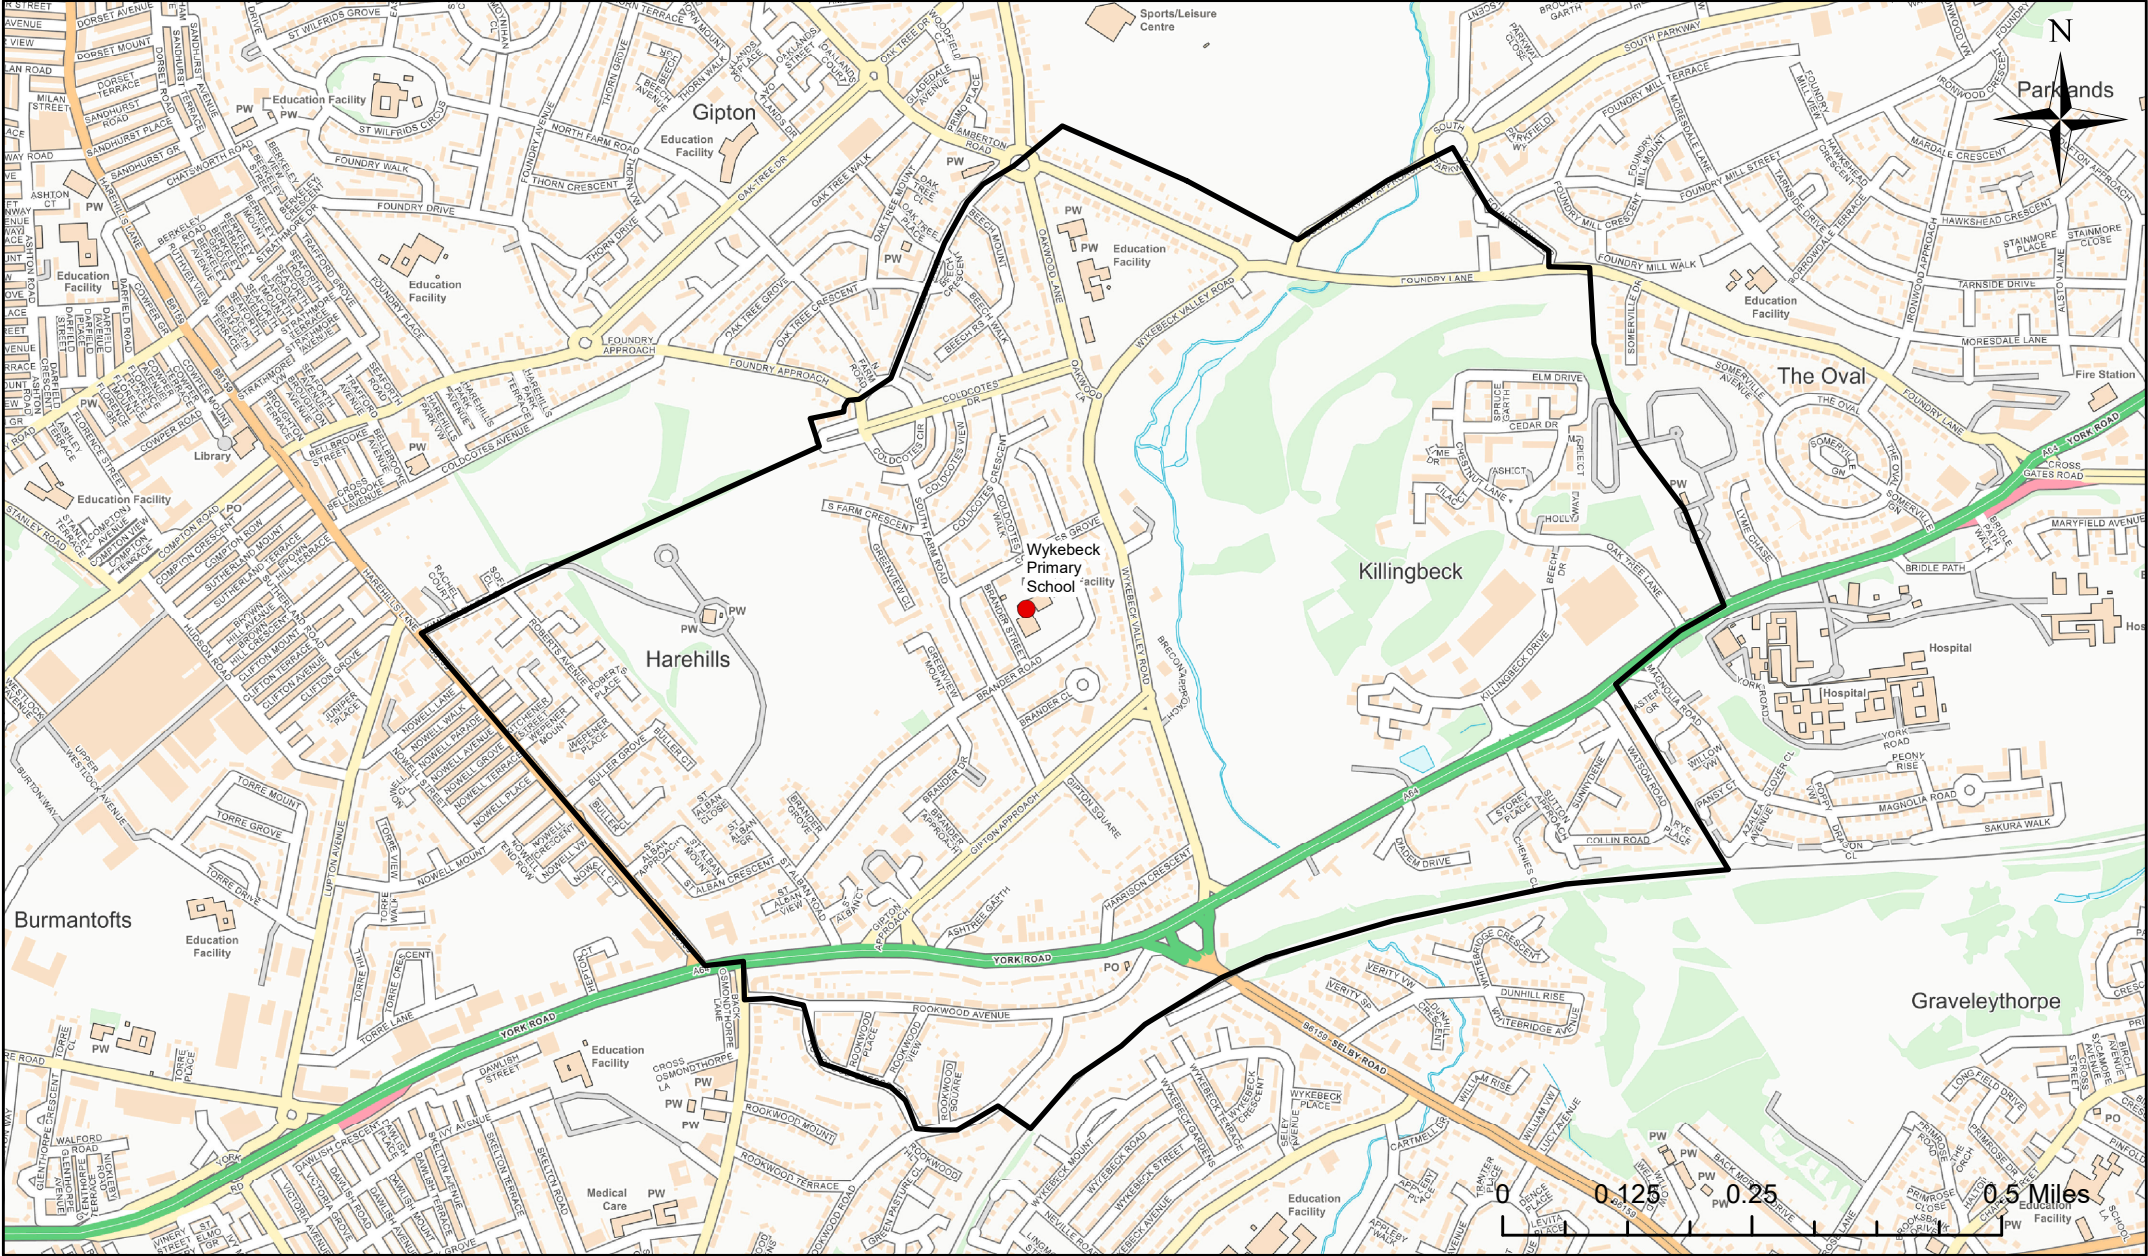

Wykebeck Primary School Catchment Area

© Crown Copyright. Leeds City Council - 100019567 (2022)
 This map produced by the Children's Performance Service, Children's Services, Leeds City Council.

Applicants living in the catchment priority area are not guaranteed a place, but their application would meet the catchment priority of the school's admission policy.
 You can look up your individual address at www.leeds.gov.uk/apply to check if it has any priority.

Legend	
●	School
	Catchment Area