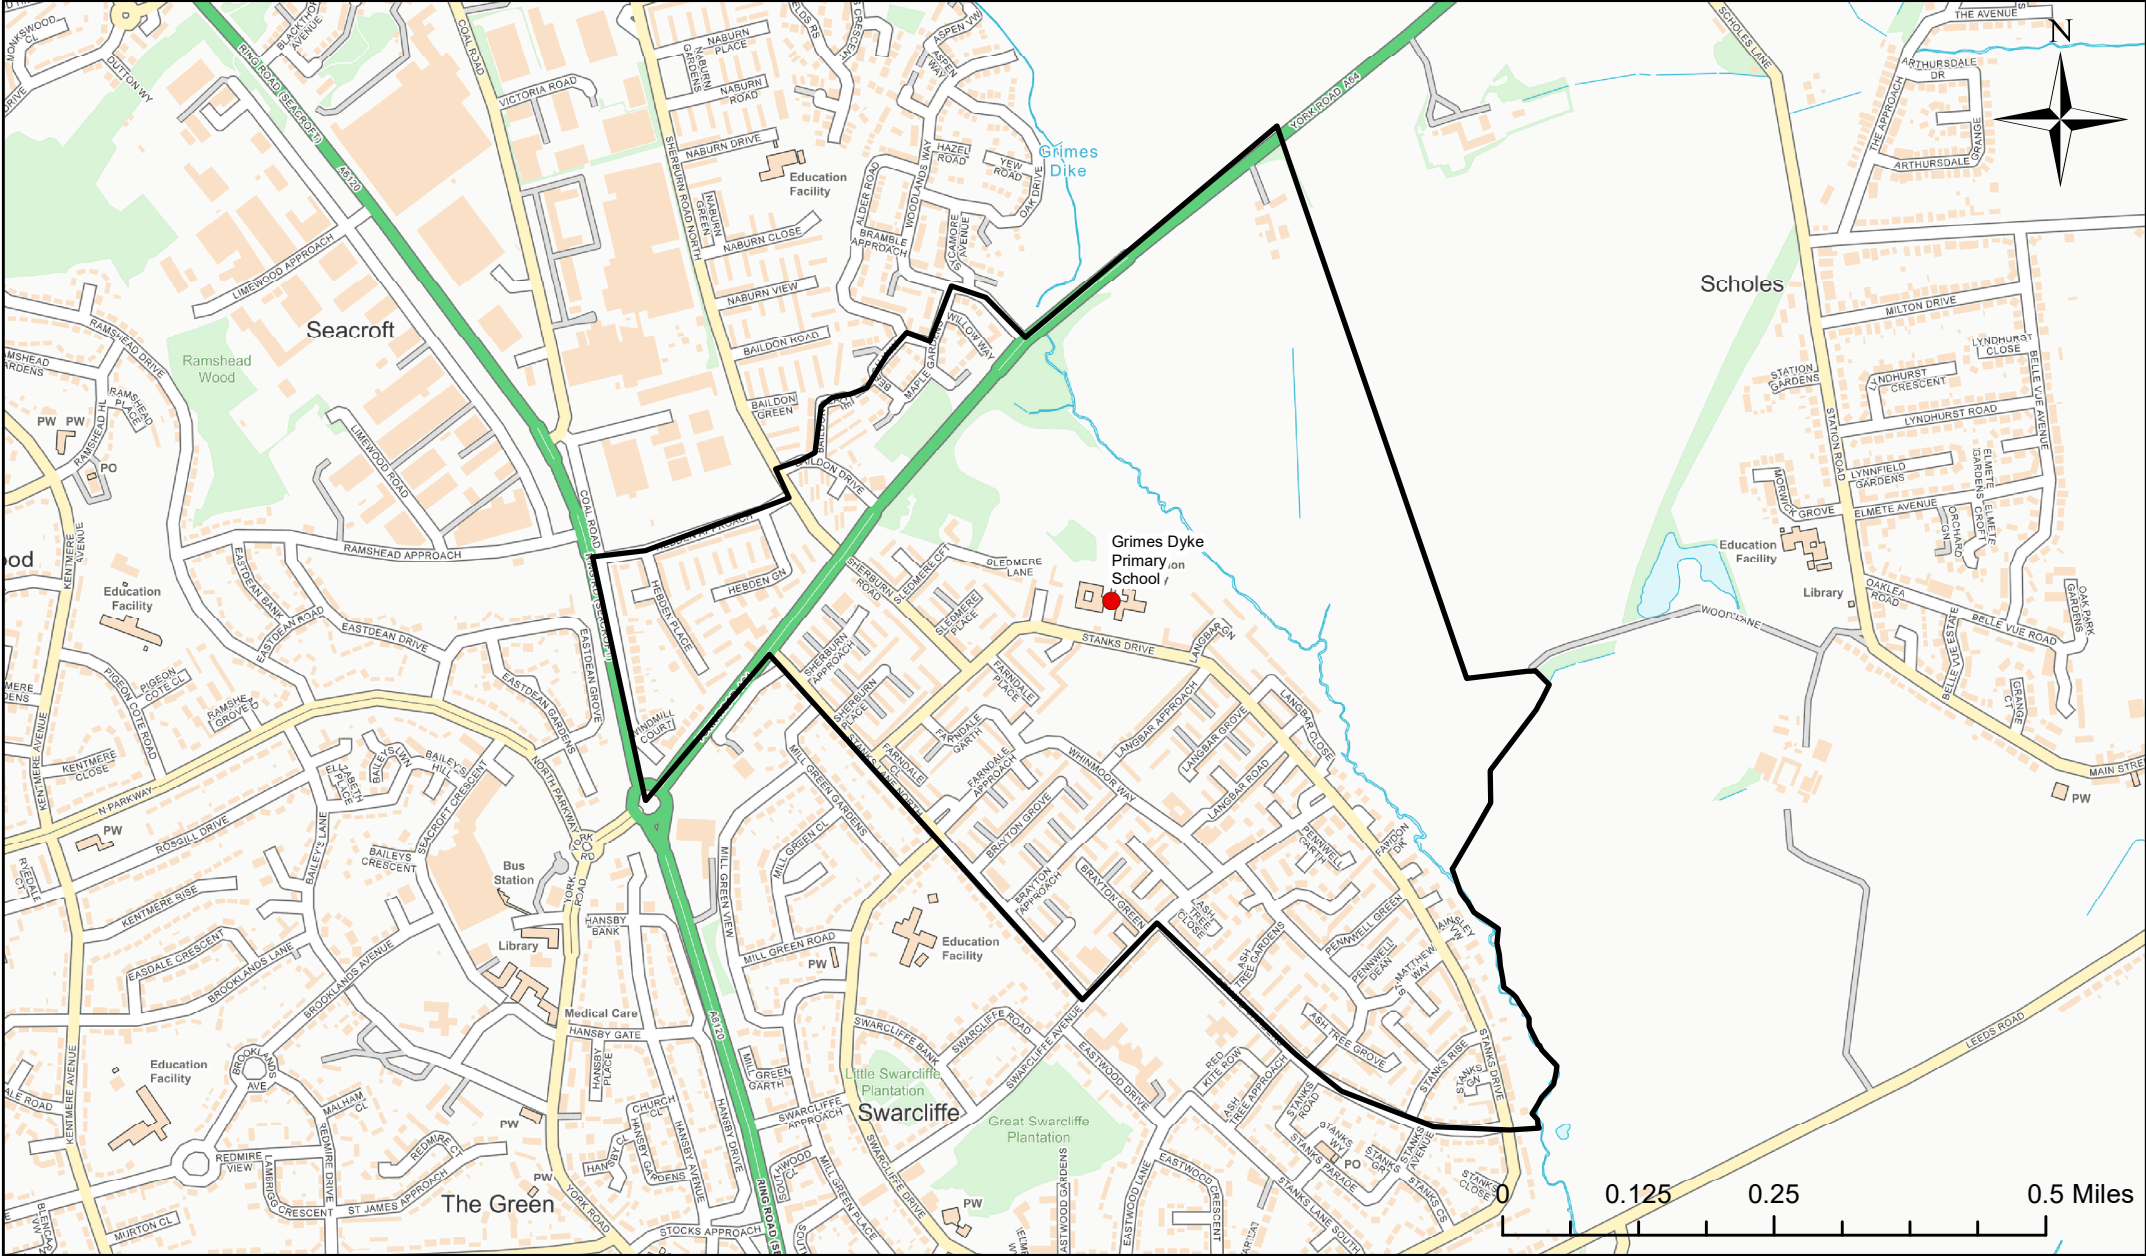

Grimes Dyke Primary School Catchment Area

© Crown Copyright. Leeds City Council - 100019567 (2022)
This map produced by the Children's Performance Service, Children's Services, Leeds City Council.

You can look up your individual address at www.leeds.gov.uk/apply to check if it has any priority.

Legend

- School
- Catchment Area