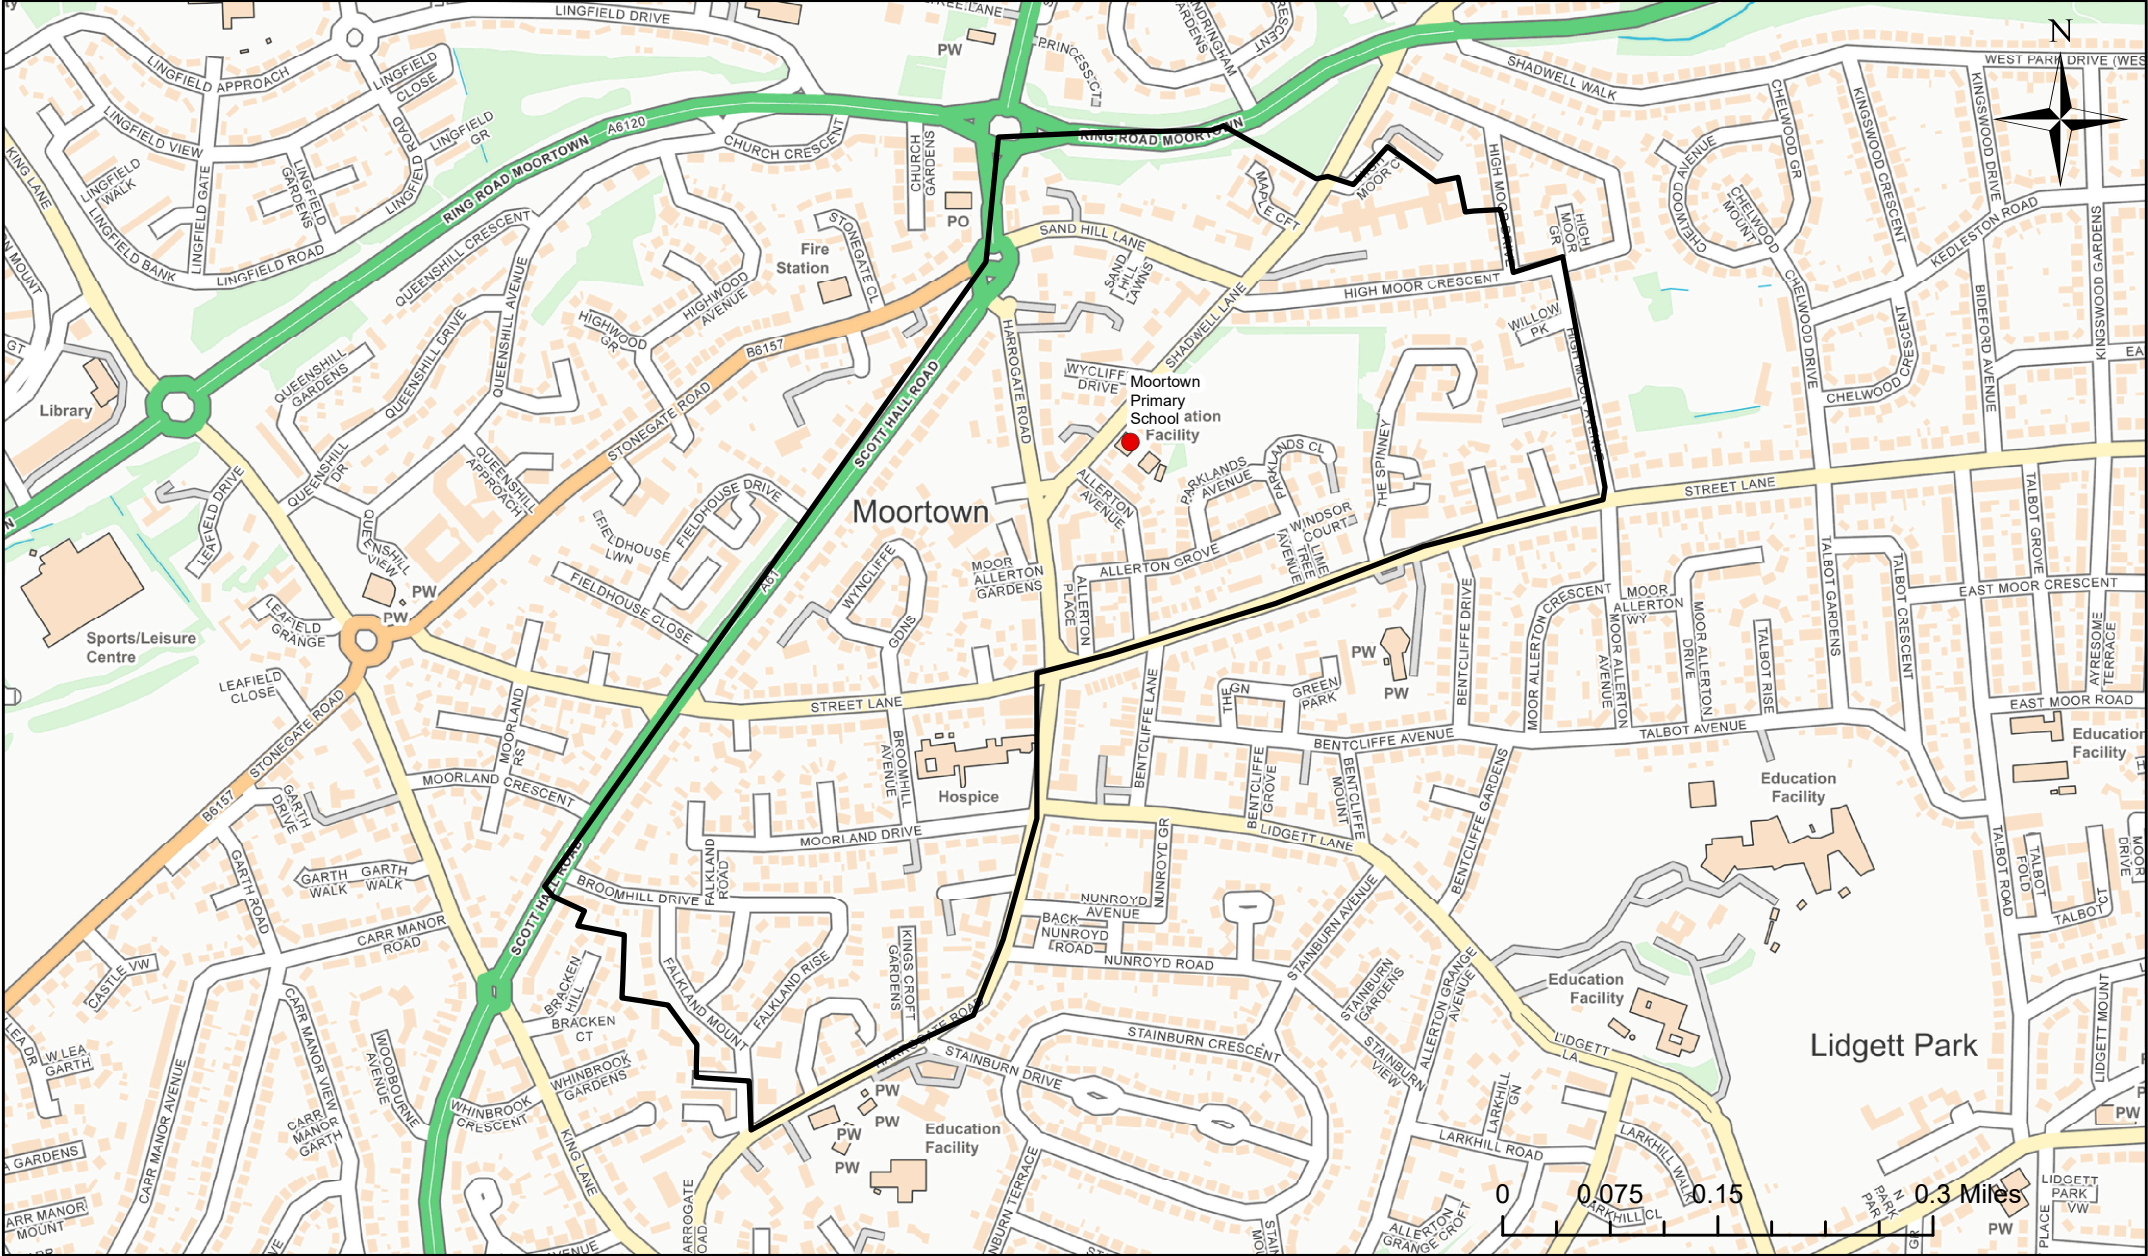

Moortown Primary School Catchment Area

© Crown Copyright. Leeds City Council - 100019567 (2022)
 This map produced by the Children's Performance Service, Children's Services, Leeds City Council.

Applicants living in the catchment priority area are not guaranteed a place, but their application would meet the catchment priority of the school's admission policy.
 You can look up your individual address at www.leeds.gov.uk/apply to check if it has any priority.

Legend

- School
- Catchment Area