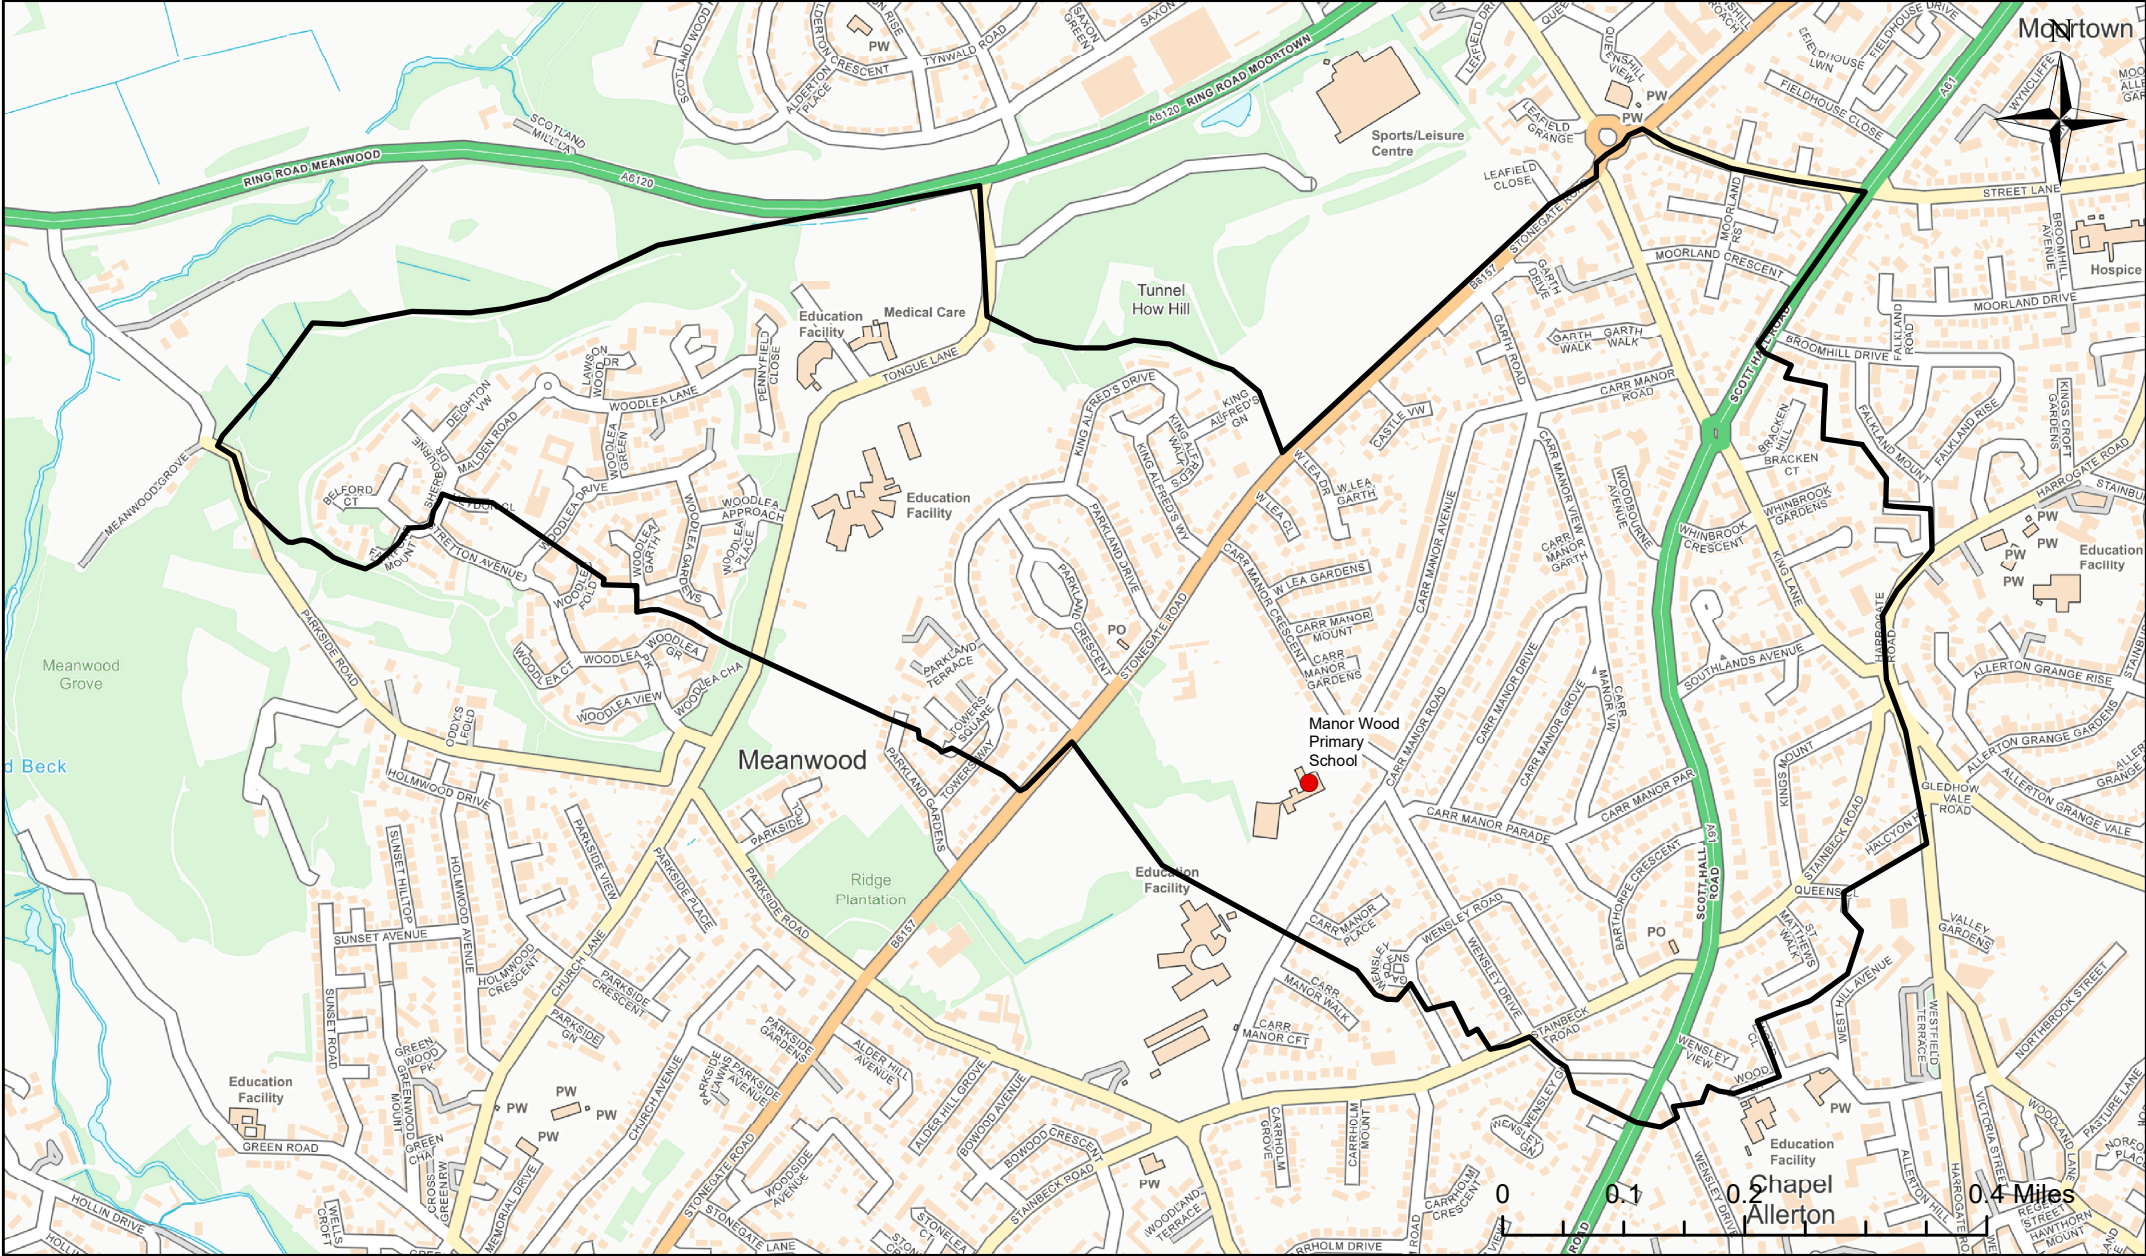

# Manor Wood Primary School Catchment Area

© Crown Copyright. Leeds City Council - 100019567 (2022)  
 This map produced by the Children's Performance Service, Children's Services, Leeds City Council.

Applicants living in the catchment priority area are not guaranteed a place, but their application would meet the catchment priority of the school's admission policy.  
 You can look up your individual address at [www.leeds.gov.uk/apply](http://www.leeds.gov.uk/apply) to check if it has any priority.

Legend	
<span style="color: red;">●</span>	School
<span style="border: 2px solid black; display: inline-block; width: 15px; height: 10px;"></span>	Catchment Area