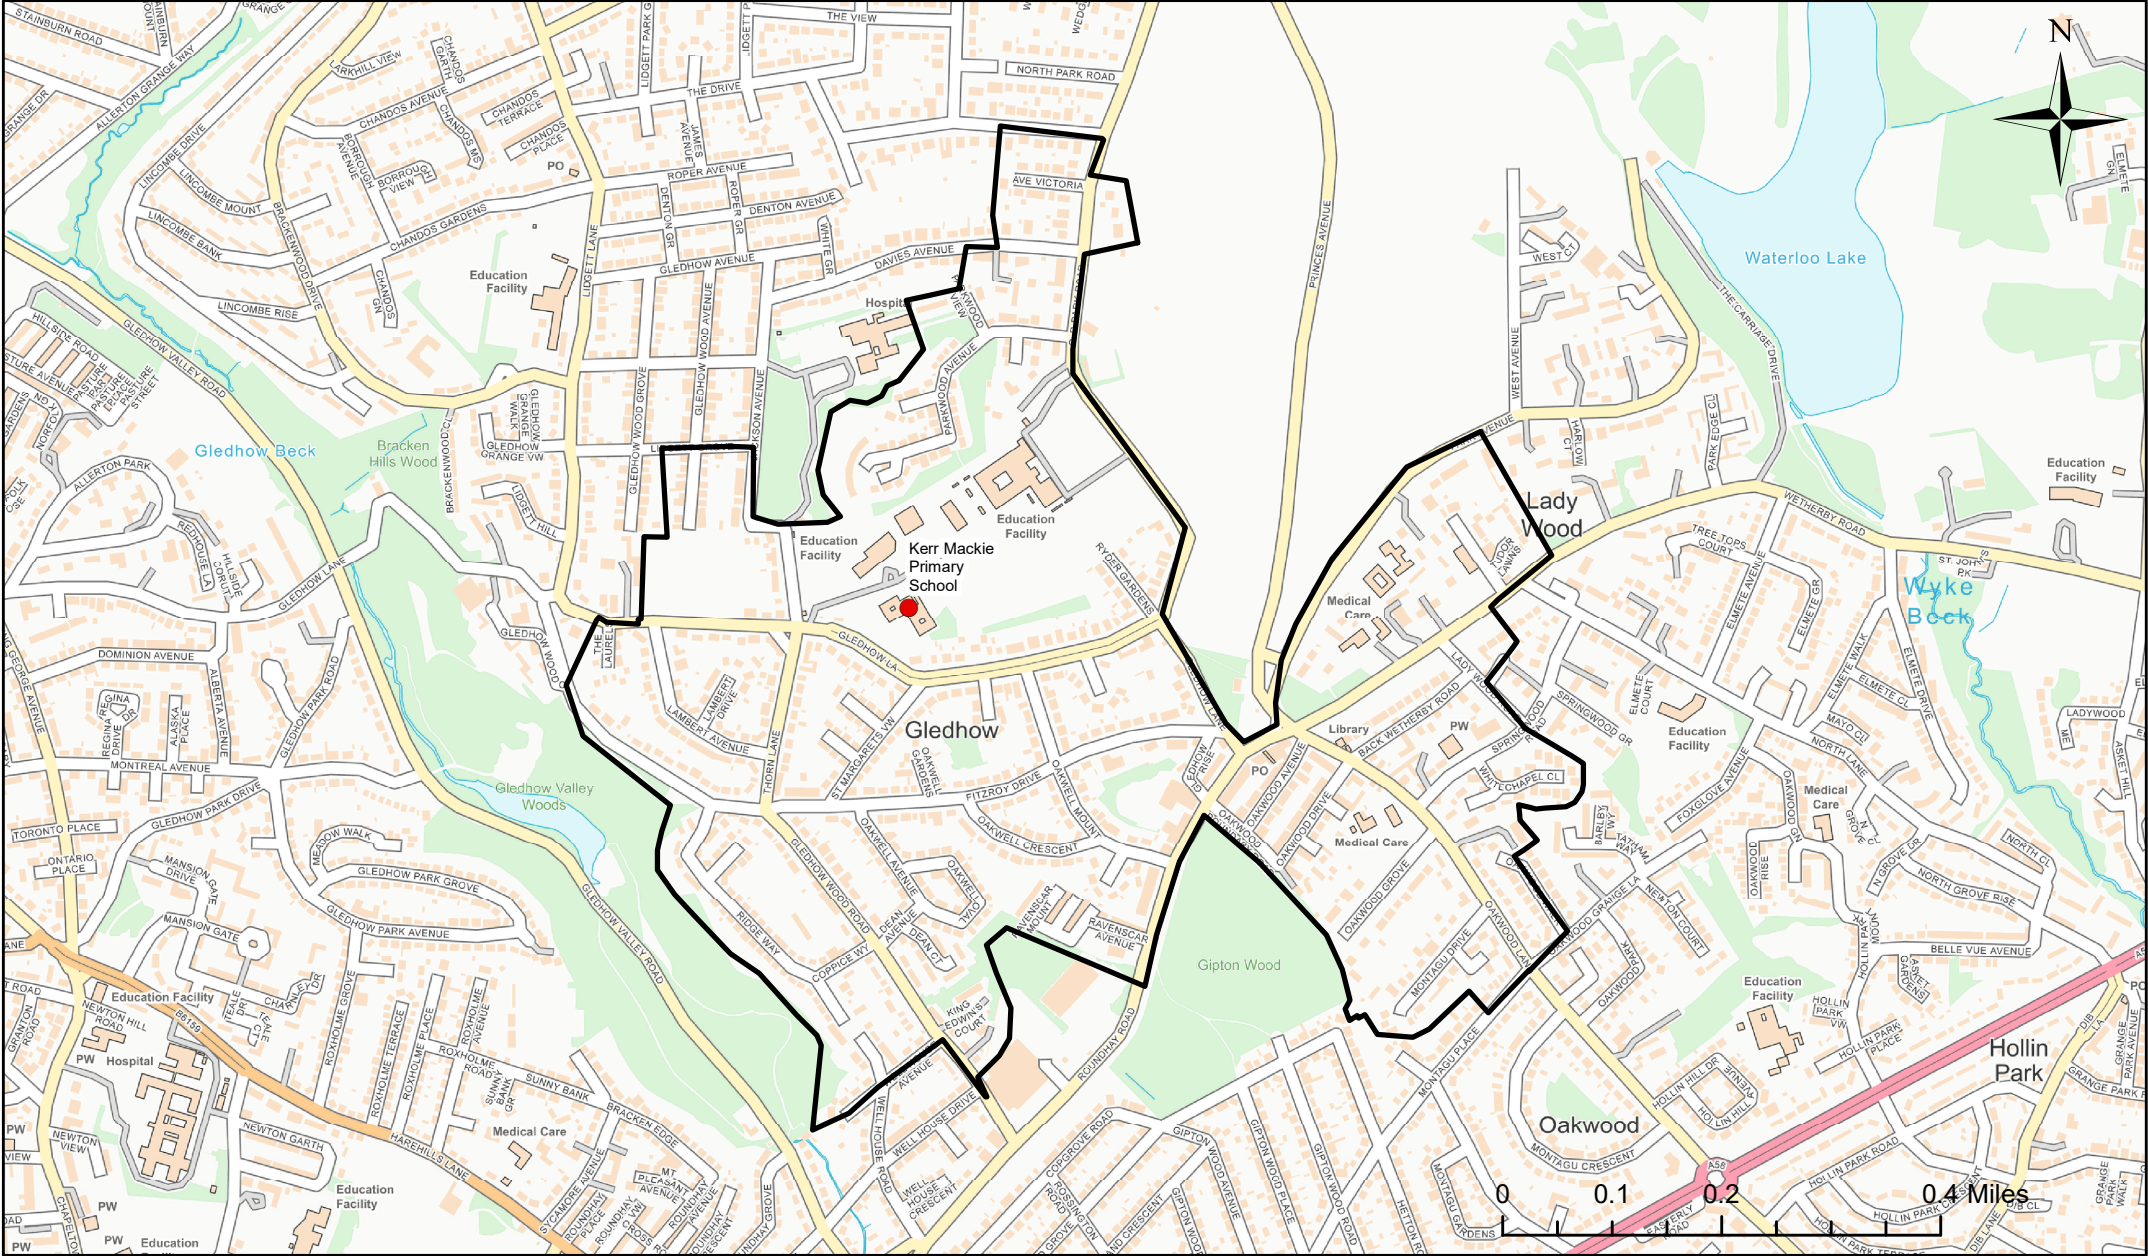

Kerr Mackie Primary School Catchment Area

© Crown Copyright. Leeds City Council - 100019567 (2022)
 This map produced by the Children's Performance Service, Children's Services, Leeds City Council.

Applicants living in the catchment priority area are not guaranteed a place, but their application would meet the catchment priority of the school's admission policy.
 You can look up your individual address at www.leeds.gov.uk/apply to check if it has any priority.

Legend	
●	School
	Catchment Area