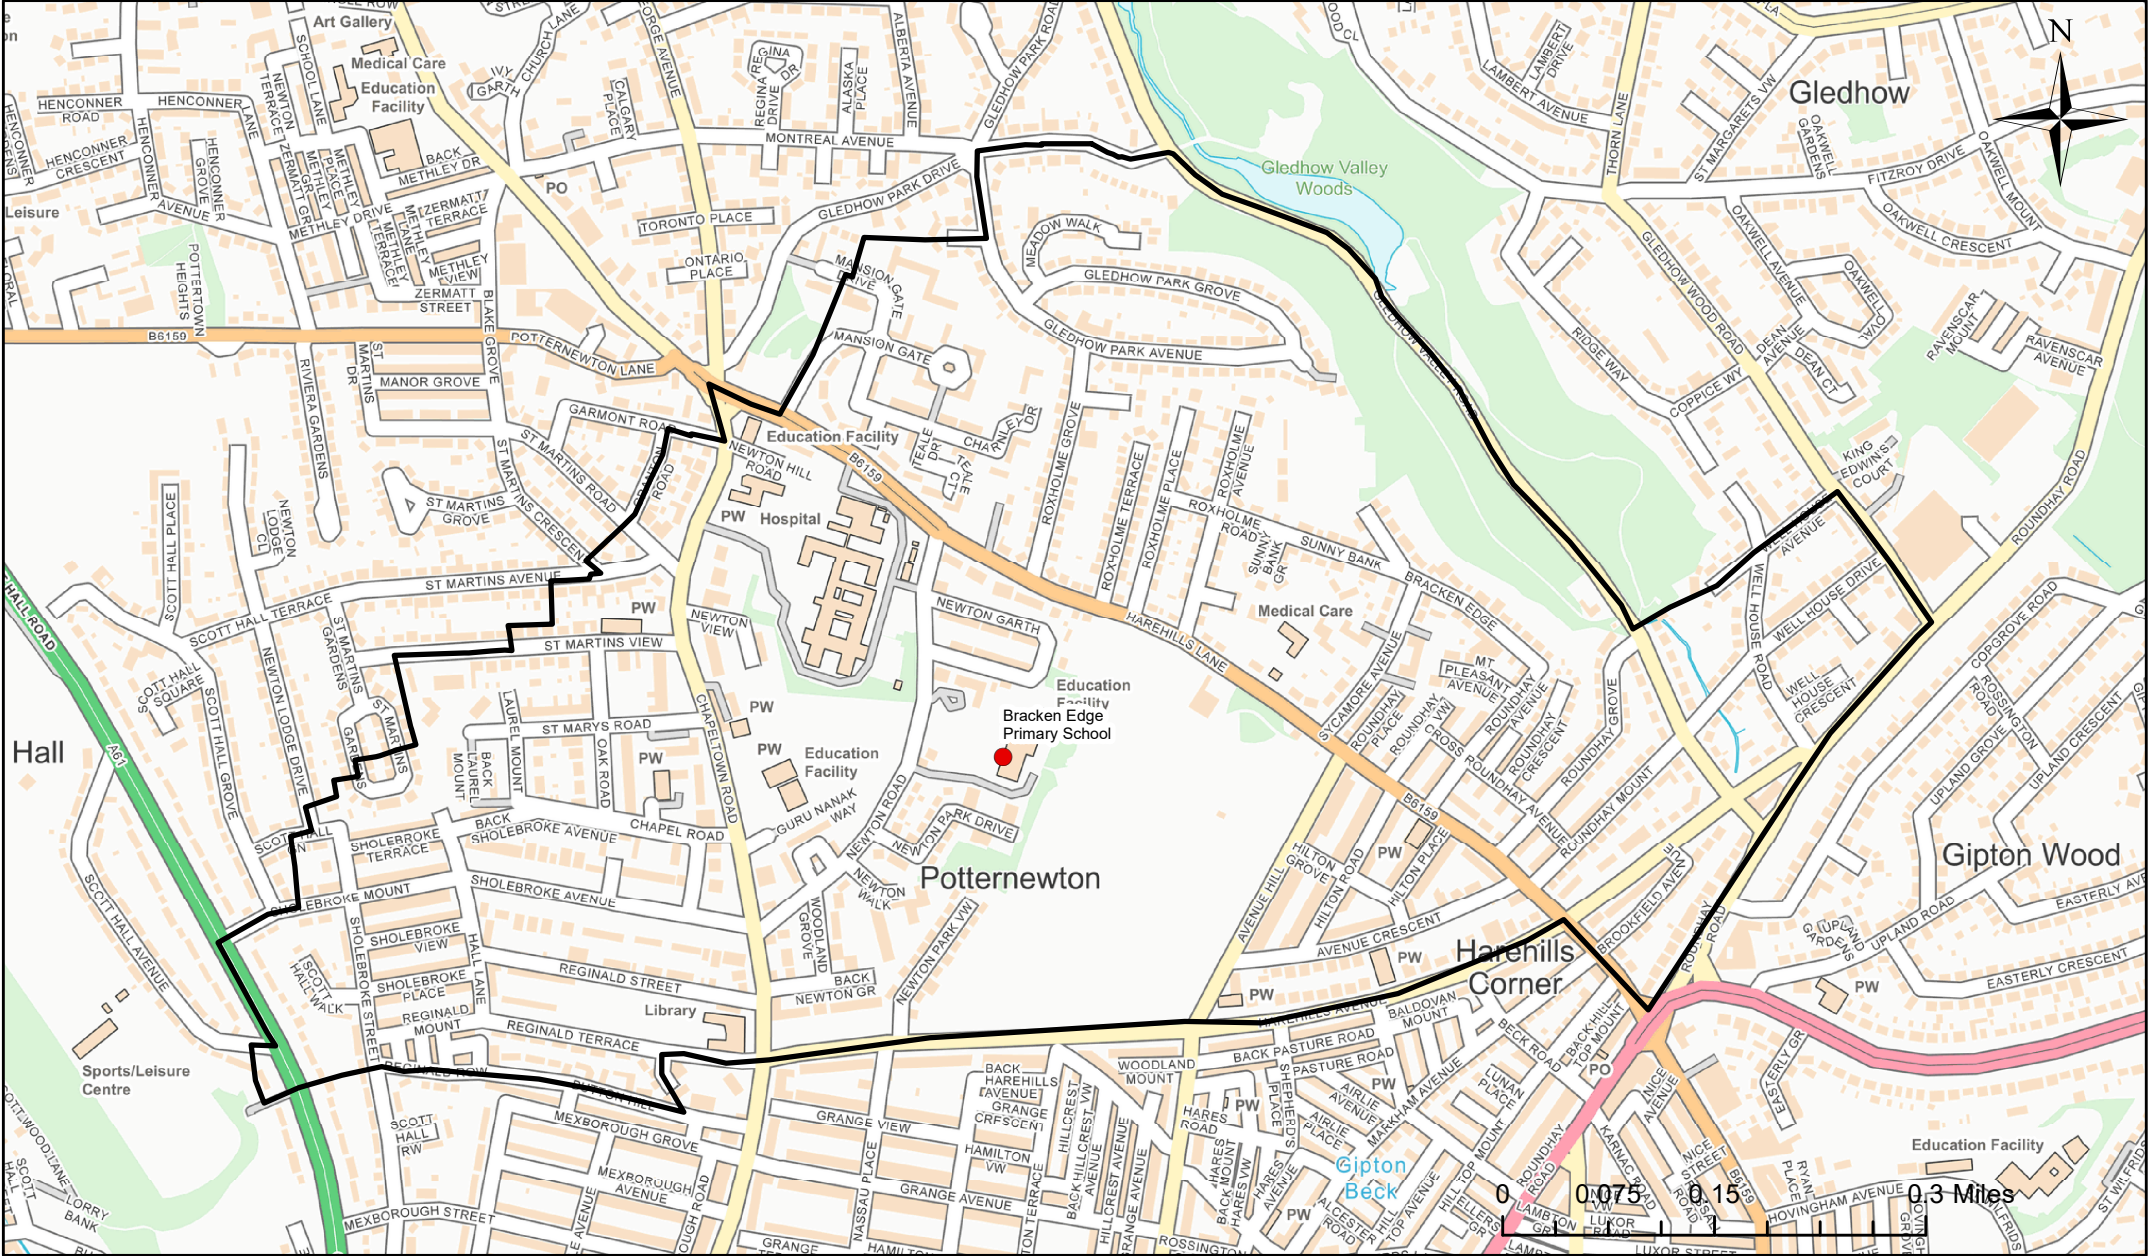

Bracken Edge Primary School Catchment Area

© Crown Copyright. Leeds City Council - 100019567 (2022)
 This map produced by the Children's Performance Service, Children's Services, Leeds City Council.

Applicants living in the catchment priority area are not guaranteed a place, but their application would meet the catchment priority of the school's admission policy.
 You can look up your individual address at www.leeds.gov.uk/apply to check if it has any priority.

Legend	
●	School
	Catchment Area