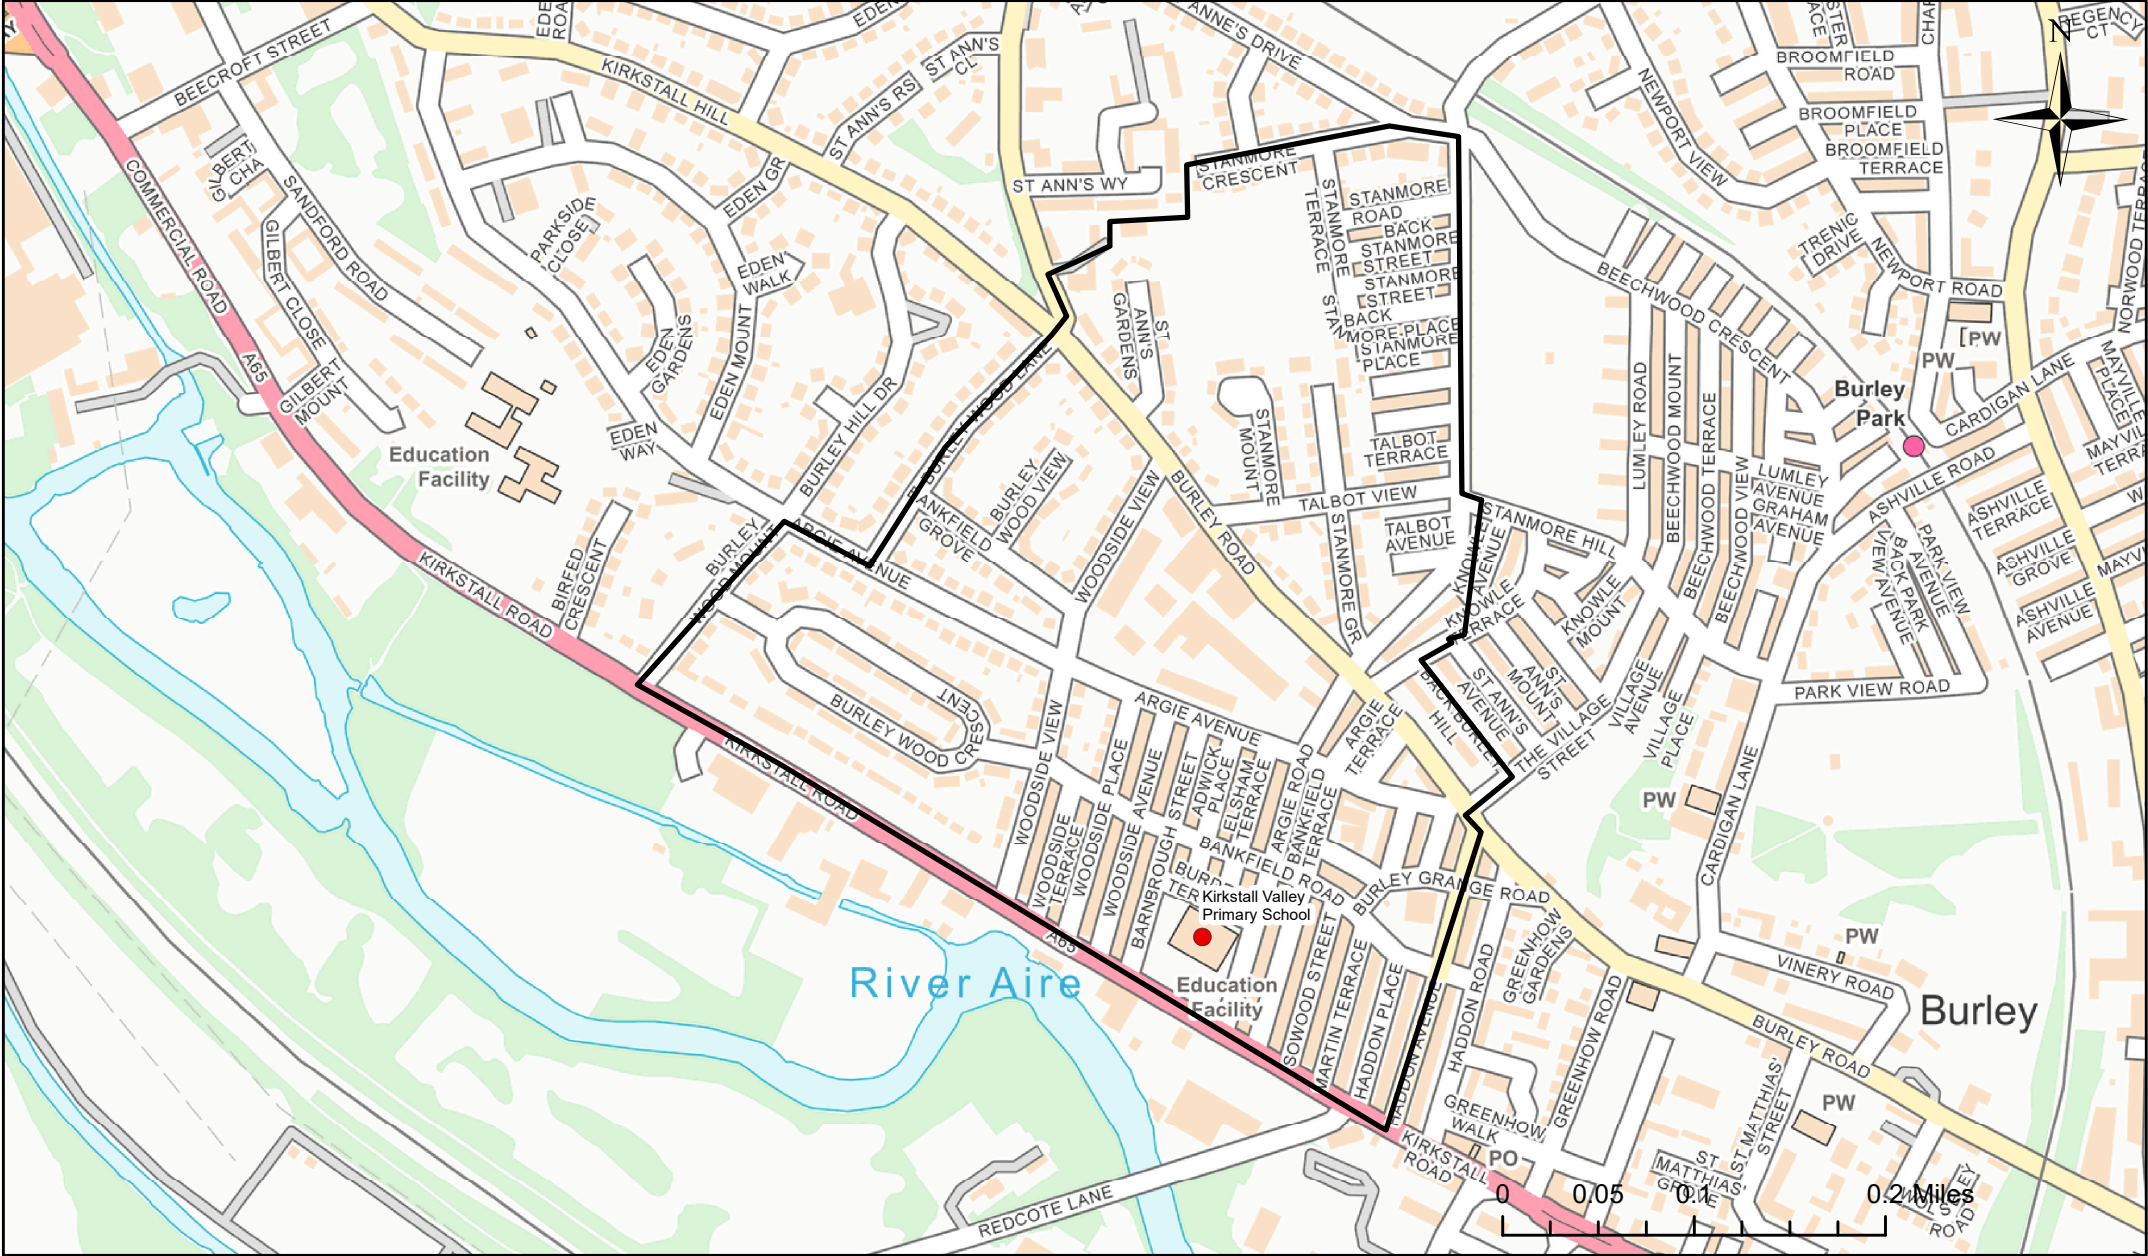

Kirkstall Valley Primary School Catchment Area

© Crown Copyright. Leeds City Council - 100019567 (2022)
 This map produced by the Children's Performance Service, Children's Services, Leeds City Council.

Applicants living in the catchment priority area are not guaranteed a place, but their application would meet the catchment priority of the school's admission policy.
 You can look up your individual address at www.leeds.gov.uk/apply to check if it has any priority.

Legend

- School
- Catchment Area