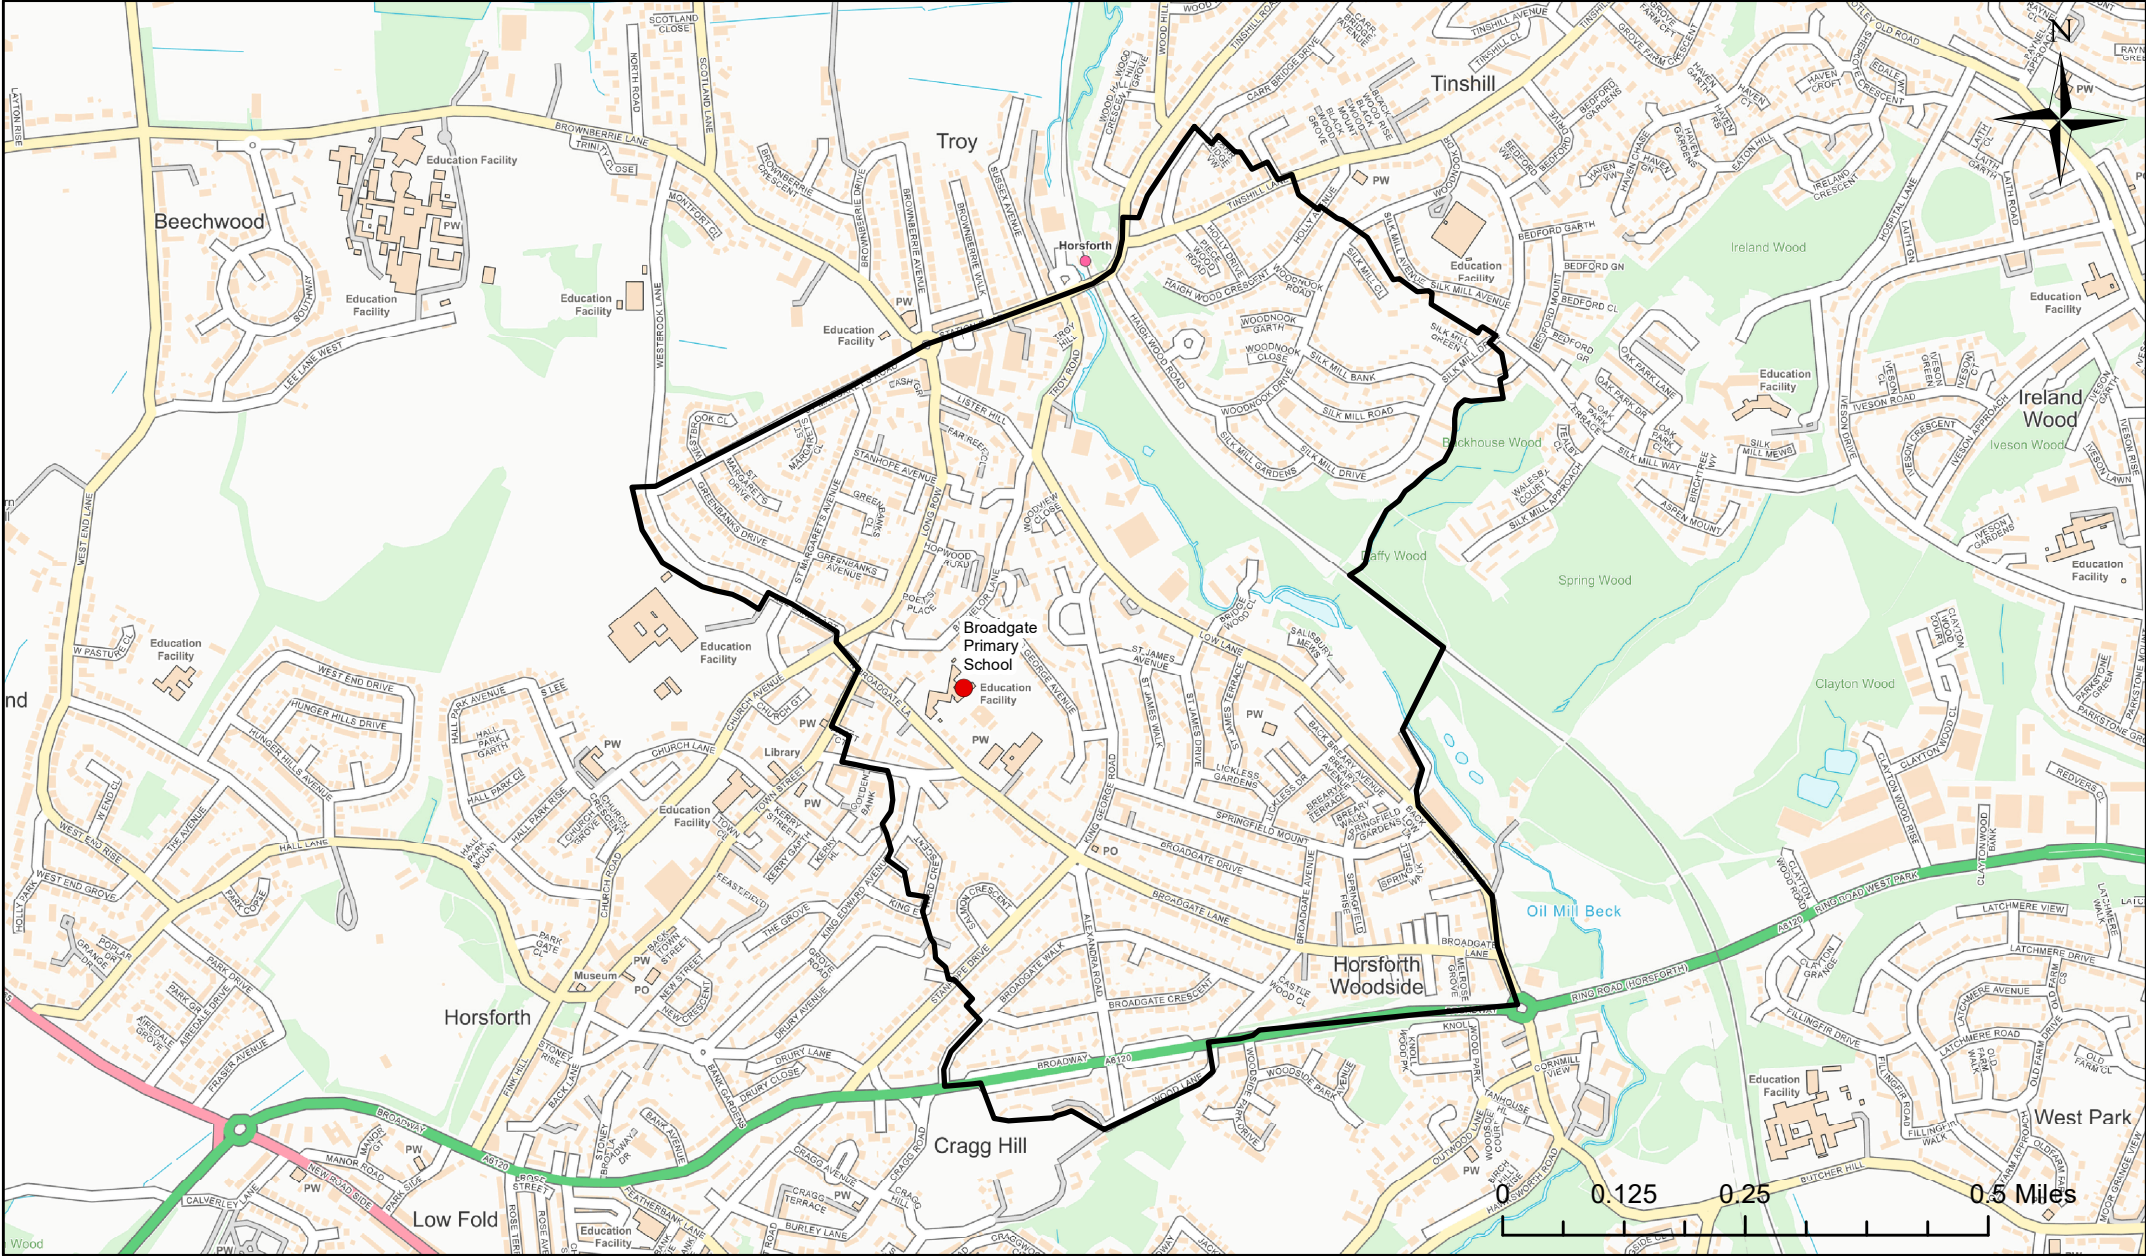

Broadgate Primary School Catchment Area

© Crown Copyright. Leeds City Council - 100019567 (2022)
 This map produced by the Children's Performance Service, Children's Services, Leeds City Council.

Applicants living in the catchment priority area are not guaranteed a place, but their application would meet the catchment priority of the school's admission policy.
 You can look up your individual address at www.leeds.gov.uk/apply to check if it has any priority.

Legend

- School
- Catchment Area