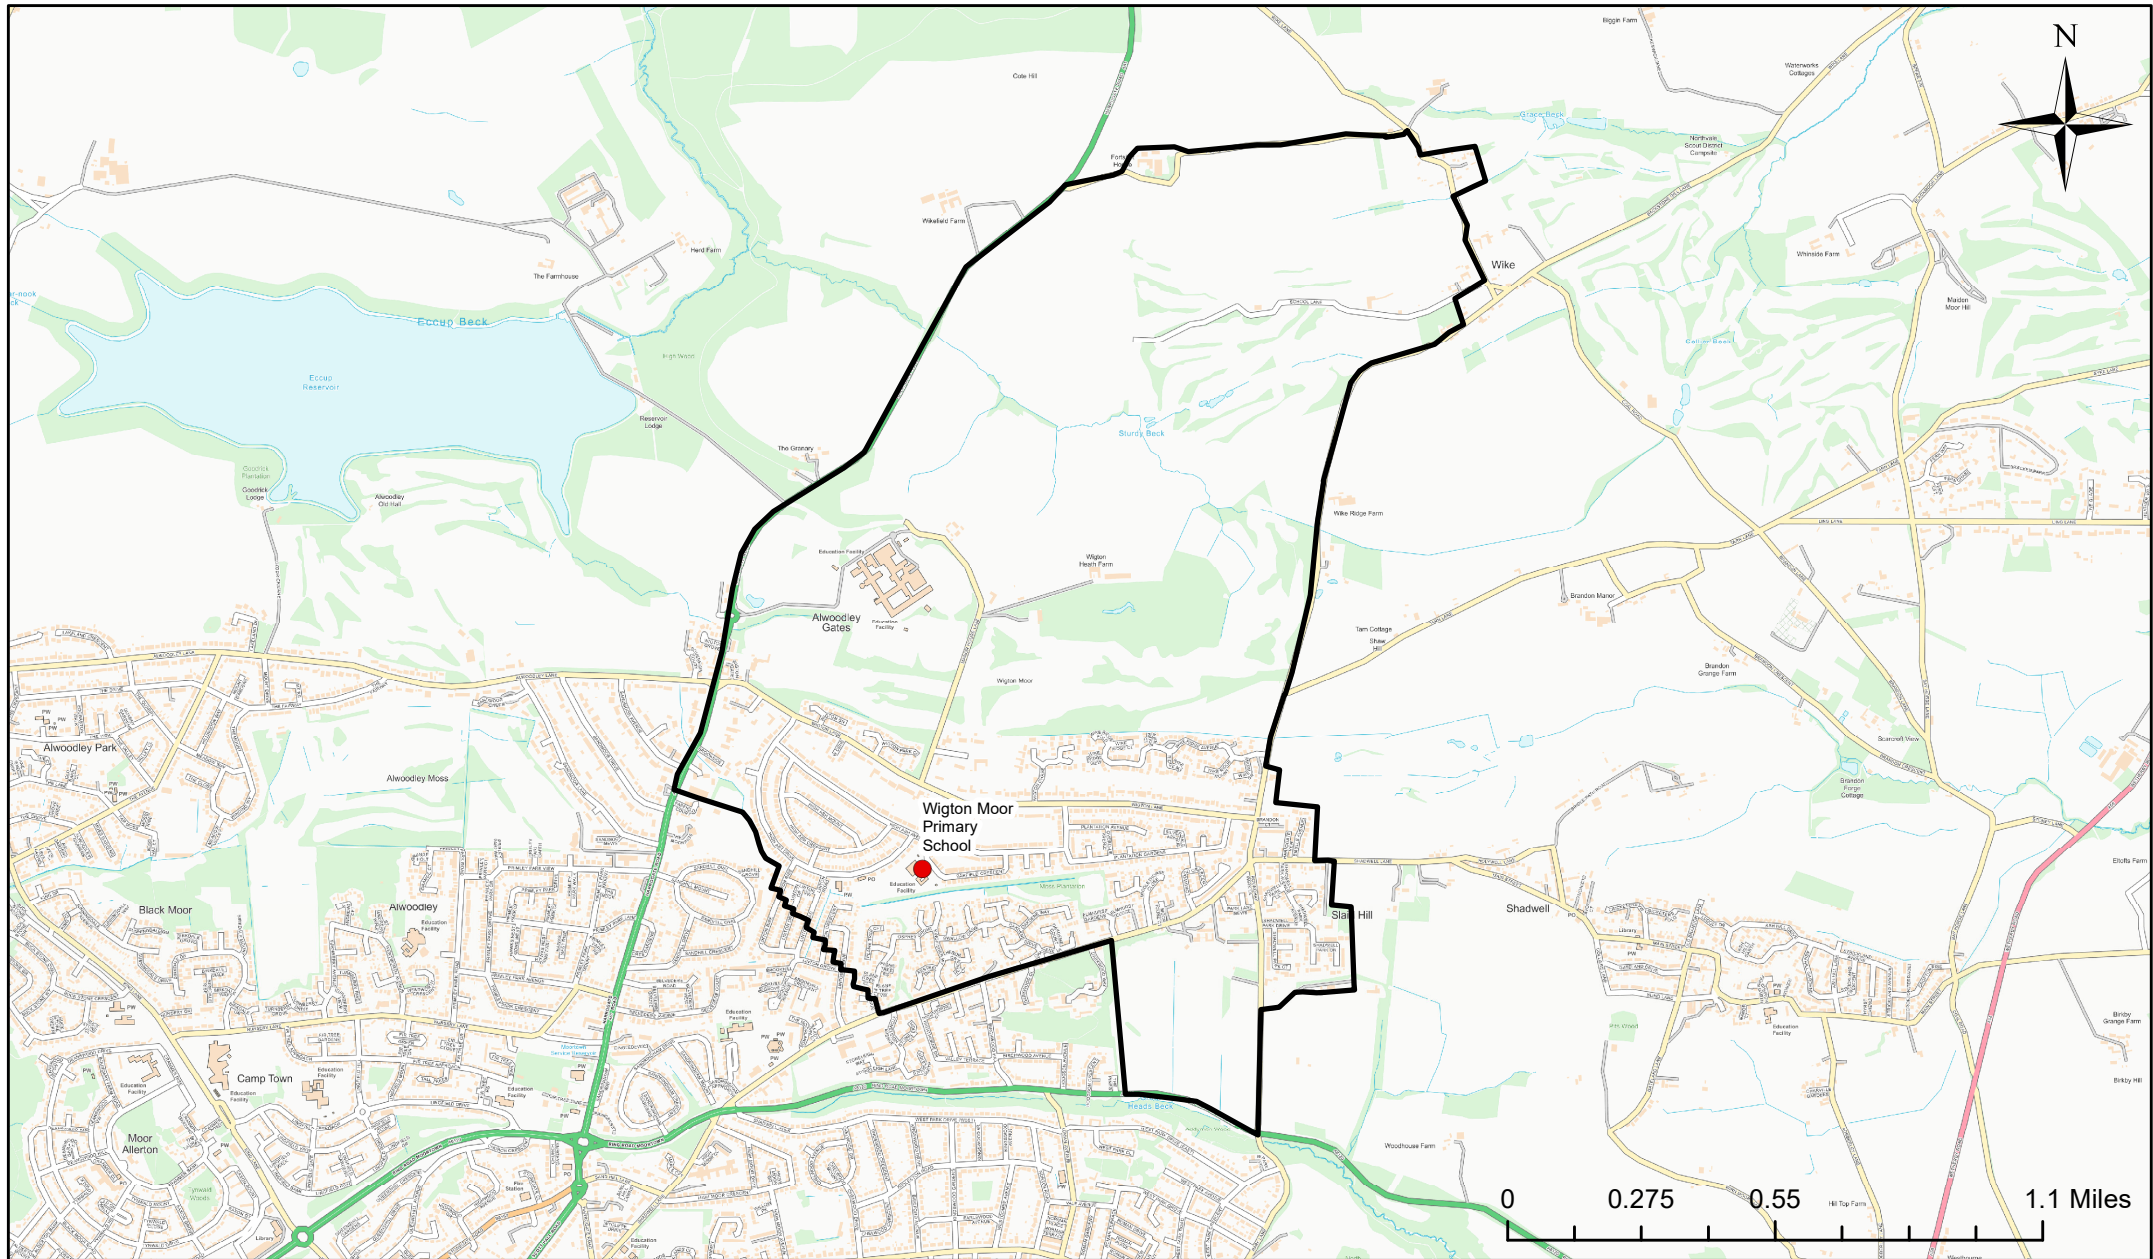

Wigton Moor Primary School Catchment Area

© Crown Copyright. Leeds City Council - 100019567 (2022)
 This map produced by the Children's Performance Service, Children's Services, Leeds City Council.

Applicants living in the catchment priority area are not guaranteed a place, but their application would meet the catchment priority of the school's admission policy.

You can look up your individual address at www.leeds.gov.uk/apply to check if it has any priority.

Legend	
	School
	Catchment Area